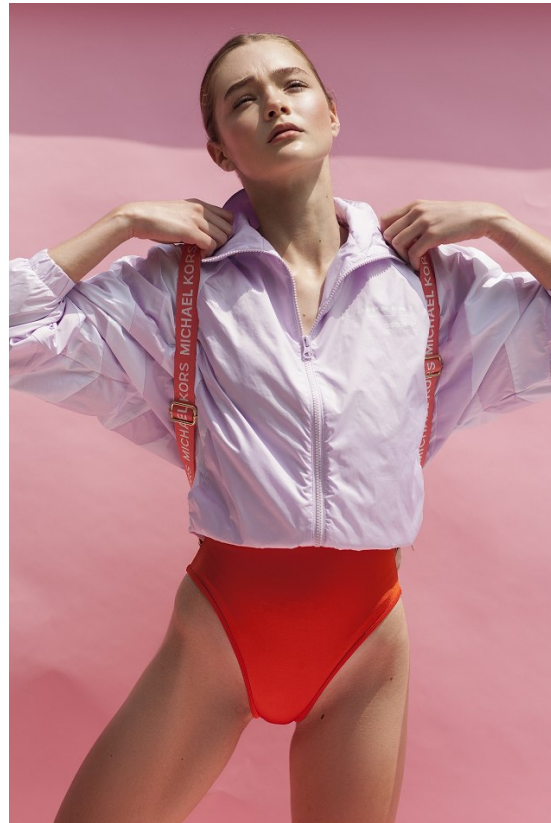

BOSS MODELS

JOHANNESBURG

NICOLE NATHAN

Height: 173cm Bust: 75cm Waist: 60cm Hips: 90cm Shoe: 7 UK Hair: Dark Blonde Eyes: Green