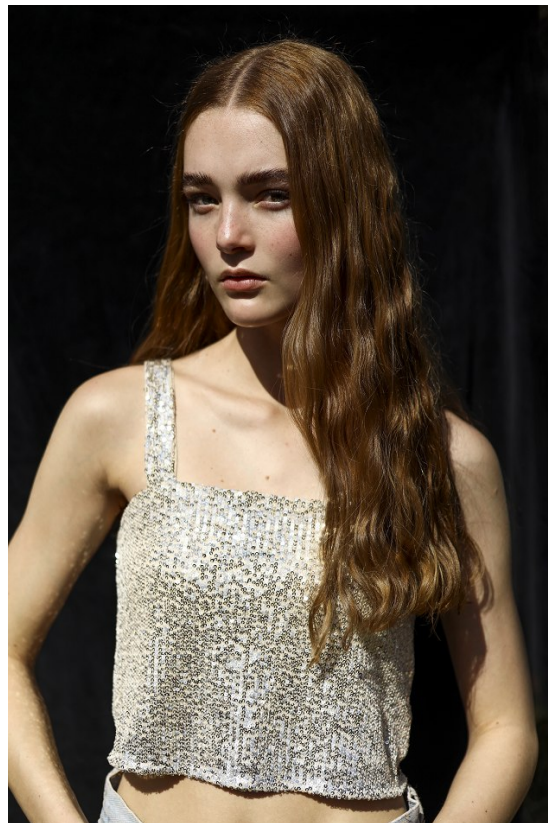

BOSS MODELS

JOHANNESBURG

NICOLE NATHAN

Height: 173cm Bust: 75cm Waist: 60cm Hips: 90cm Shoe: 7 UK Hair: Dark Blonde Eyes: Green