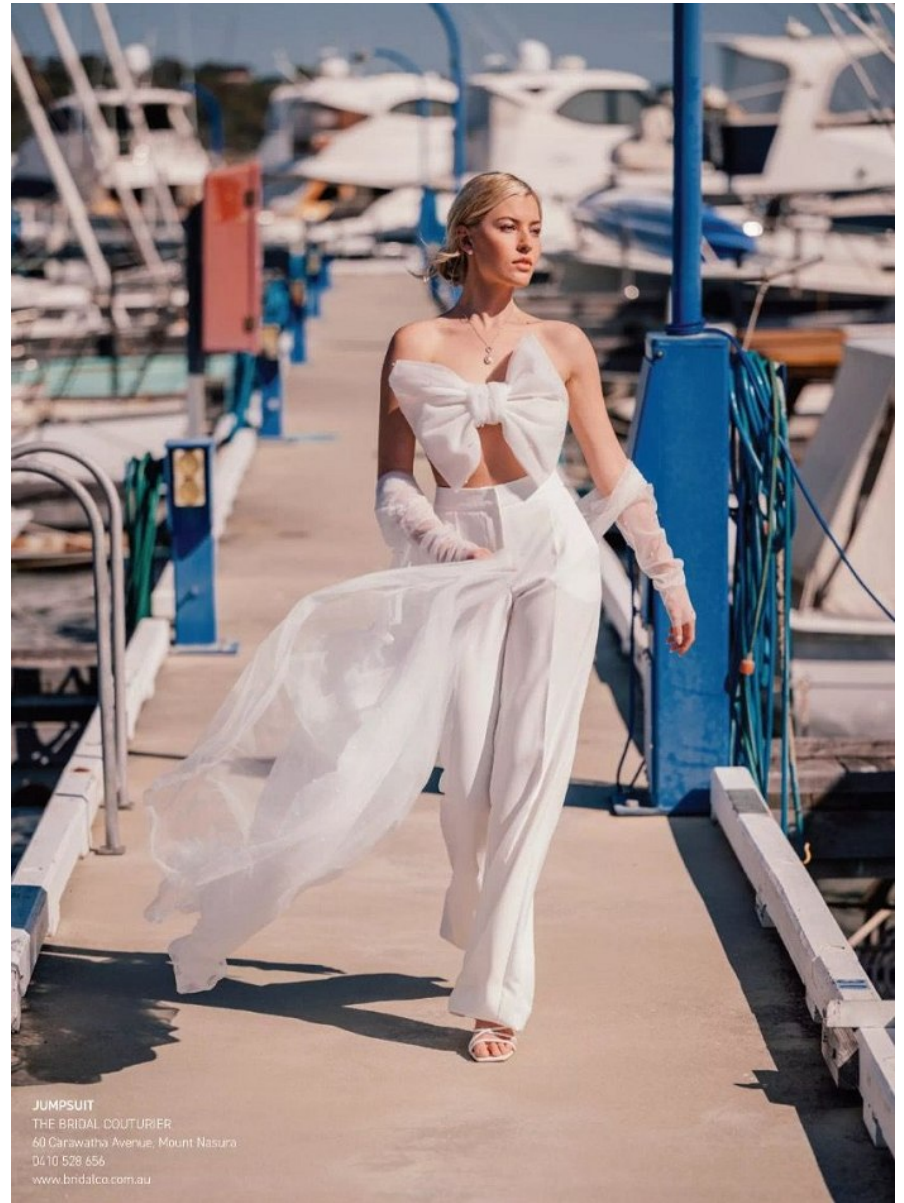

BOSS MODELS

JOHANNESBURG

CHEVANNE WILLEMSE

Height: 173cm Bust: 87cm Waist: 63cm Hips: 91cm Shoe: 5 UK Hair: Blonde Eyes: Blue

BOSS MODELS

JOHANNESBURG

CHEVANNE WILLEMSE

Height: 173cm Bust: 87cm Waist: 63cm Hips: 91cm Shoe: 5 UK Hair: Blonde Eyes: Blue