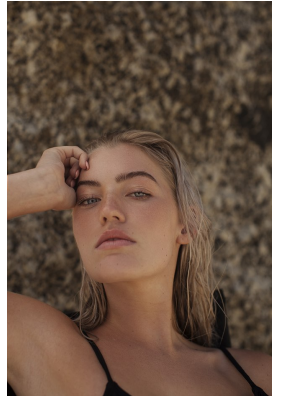

BOSS MODELS

JOHANNESBURG

CHEVANNE WILLEMSE

Height: 173cm Bust: 87cm Waist: 63cm Hips: 91cm Shoe: 5 UK Hair: Blonde Eyes: Blue

BOSS MODELS

JOHANNESBURG

CHEVANNE WILLEMSE

Height: 173cm Bust: 87cm Waist: 63cm Hips: 91cm Shoe: 5 UK Hair: Blonde Eyes: Blue

BOSS MODELS

JOHANNESBURG

CHEVANNE WILLEMSE

Height: 173cm Bust: 87cm Waist: 63cm Hips: 91cm Shoe: 5 UK Hair: Blonde Eyes: Blue