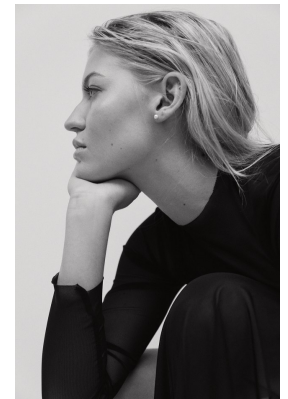

BOSS MODELS

JOHANNESBURG

CHEVANNE WILLEMSE

Height: 173cm Bust: 87cm Waist: 63cm Hips: 91cm Shoe: 5 UK Hair: Blonde Eyes: Blue

BOSS MODELS

JOHANNESBURG

CHEVANNE WILLEMSE

Height: 173cm Bust: 87cm Waist: 63cm Hips: 91cm Shoe: 5 UK Hair: Blonde Eyes: Blue

BOSS MODELS

JOHANNESBURG

CHEVANNE WILLEMSE

Height: 173cm Bust: 87cm Waist: 63cm Hips: 91cm Shoe: 5 UK Hair: Blonde Eyes: Blue