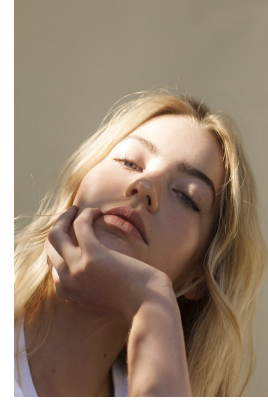

BOSS MODELS

JOHANNESBURG

CHEVANNE WILLEMSE

Height: 173cm Bust: 87cm Waist: 63cm Hips: 91cm Shoe: 5 UK Hair: Blonde Eyes: Blue

BOSS MODELS

JOHANNESBURG

CHEVANNE WILLEMSE

Height: 173cm Bust: 87cm Waist: 63cm Hips: 91cm Shoe: 5 UK Hair: Blonde Eyes: Blue

BOSS MODELS

JOHANNESBURG

CHEVANNE WILLEMSE

Height: 173cm Bust: 87cm Waist: 63cm Hips: 91cm Shoe: 5 UK Hair: Blonde Eyes: Blue