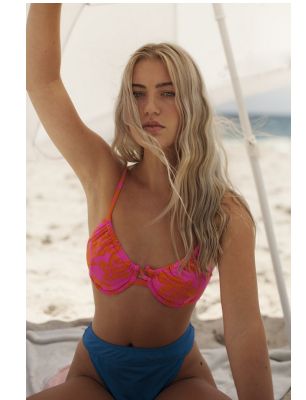

BOSS MODELS

JOHANNESBURG

CHEVANNE WILLEMSE

Height: 173cm Bust: 87cm Waist: 63cm Hips: 91cm Shoe: 5 UK Hair: Blonde Eyes: Blue

BOSS MODELS

JOHANNESBURG

CHEVANNE WILLEMSE

Height: 173cm Bust: 87cm Waist: 63cm Hips: 91cm Shoe: 5 UK Hair: Blonde Eyes: Blue

BOSS MODELS

JOHANNESBURG

CHEVANNE WILLEMSE

Height: 173cm Bust: 87cm Waist: 63cm Hips: 91cm Shoe: 5 UK Hair: Blonde Eyes: Blue