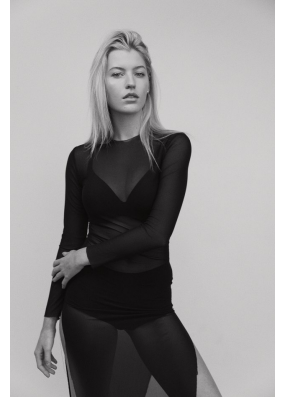

BOSS MODELS

JOHANNESBURG

CHEVANNE WILLEMSE

Height: 173cm Bust: 87cm Waist: 63cm Hips: 91cm Shoe: 5 UK Hair: Blonde Eyes: Blue

BOSS MODELS

JOHANNESBURG

CHEVANNE WILLEMSE

Height: 173cm Bust: 87cm Waist: 63cm Hips: 91cm Shoe: 5 UK Hair: Blonde Eyes: Blue

BOSS MODELS

JOHANNESBURG

CHEVANNE WILLEMSE

Height: 173cm Bust: 87cm Waist: 63cm Hips: 91cm Shoe: 5 UK Hair: Blonde Eyes: Blue