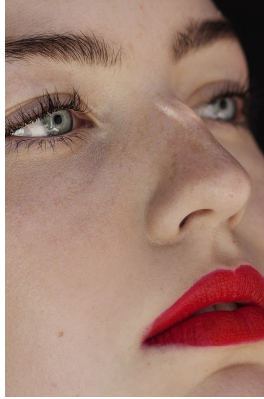

BOSS MODELS

JOHANNESBURG

CHEVANNE WILLEMSE

Height: 173cm Bust: 87cm Waist: 63cm Hips: 91cm Shoe: 5 UK Hair: Blonde Eyes: Blue

BOSS MODELS

JOHANNESBURG

CHEVANNE WILLEMSE

Height: 173cm Bust: 87cm Waist: 63cm Hips: 91cm Shoe: 5 UK Hair: Blonde Eyes: Blue

BOSS MODELS

JOHANNESBURG

CHEVANNE WILLEMSE

Height: 173cm Bust: 87cm Waist: 63cm Hips: 91cm Shoe: 5 UK Hair: Blonde Eyes: Blue