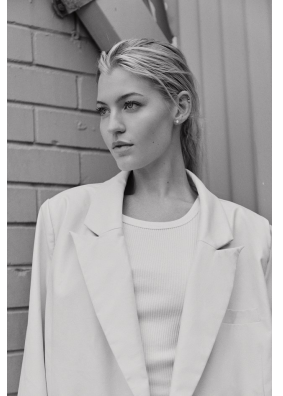

BOSS MODELS

JOHANNESBURG

CHEVANNE WILLEMSE

Height: 173cm Bust: 87cm Waist: 63cm Hips: 91cm Shoe: 5 UK Hair: Blonde Eyes: Blue

BOSS MODELS

JOHANNESBURG

CHEVANNE WILLEMSE

Height: 173cm Bust: 87cm Waist: 63cm Hips: 91cm Shoe: 5 UK Hair: Blonde Eyes: Blue

BOSS MODELS

JOHANNESBURG

CHEVANNE WILLEMSE

Height: 173cm Bust: 87cm Waist: 63cm Hips: 91cm Shoe: 5 UK Hair: Blonde Eyes: Blue