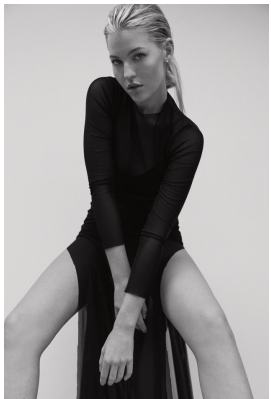

BOSS MODELS

JOHANNESBURG

CHEVANNE WILLEMSE

Height: 173cm Bust: 87cm Waist: 63cm Hips: 91cm Shoe: 5 UK Hair: Blonde Eyes: Blue

BOSS MODELS

JOHANNESBURG

CHEVANNE WILLEMSE

Height: 173cm Bust: 87cm Waist: 63cm Hips: 91cm Shoe: 5 UK Hair: Blonde Eyes: Blue

BOSS MODELS

JOHANNESBURG

CHEVANNE WILLEMSE

Height: 173cm Bust: 87cm Waist: 63cm Hips: 91cm Shoe: 5 UK Hair: Blonde Eyes: Blue