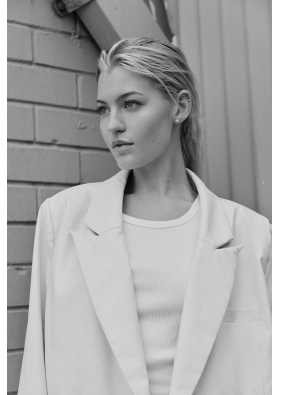

BOSS MODELS

JOHANNESBURG

CHEVANNE WILLEMSE

Height: 173cm Bust: 87cm Waist: 63cm Hips: 91cm Shoe: 5 UK Hair: Blonde Eyes: Blue

BOSS MODELS

JOHANNESBURG

CHEVANNE WILLEMSE

Height: 173cm Bust: 87cm Waist: 63cm Hips: 91cm Shoe: 5 UK Hair: Blonde Eyes: Blue

BOSS MODELS

JOHANNESBURG

CHEVANNE WILLEMSE

Height: 173cm Bust: 87cm Waist: 63cm Hips: 91cm Shoe: 5 UK Hair: Blonde Eyes: Blue