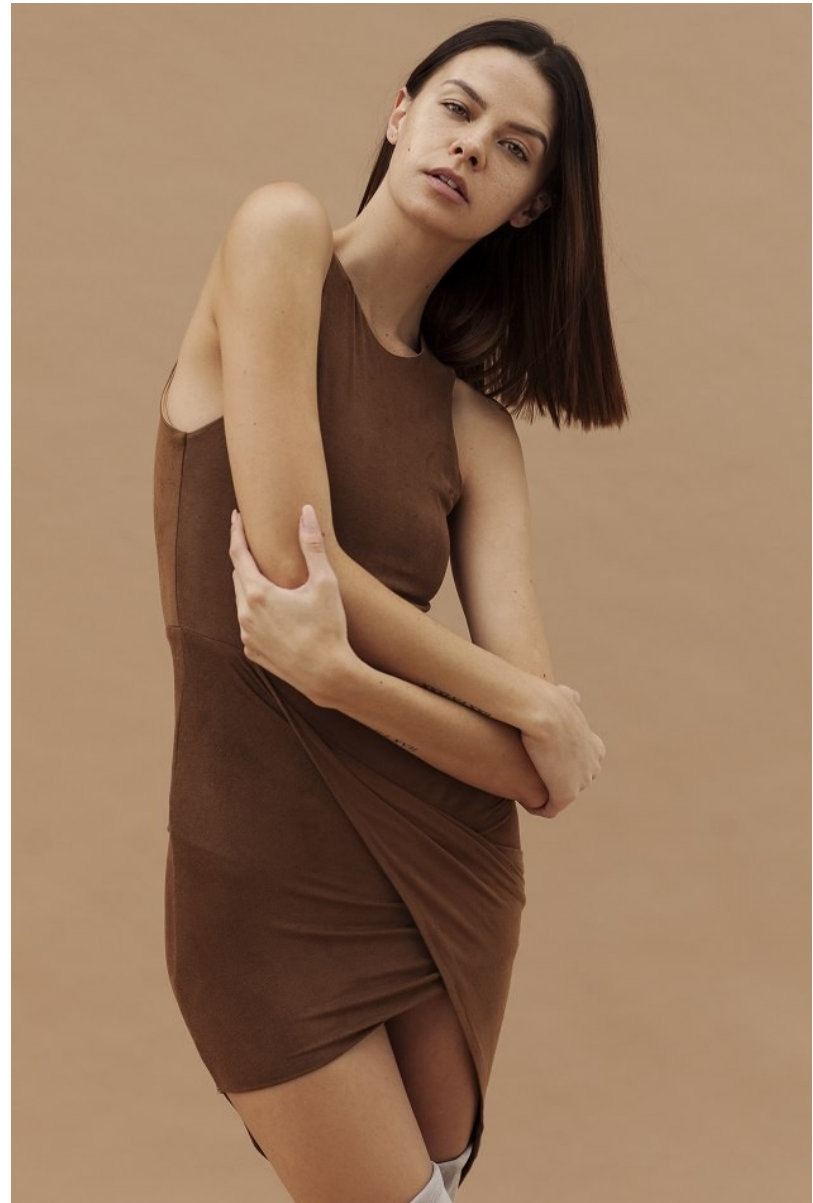

BOSS MODELS

JOHANNESBURG

MATACHLEY SALMON

Height: 180cm Bust: 81cm Waist: 59cm Hips: 93cm Shoe: 6 UK Hair: Brown Eyes: Hazel

BOSS MODELS

JOHANNESBURG

MATACHLEY SALMON

Height: 180cm Bust: 81cm Waist: 59cm Hips: 93cm Shoe: 6 UK Hair: Brown Eyes: Hazel