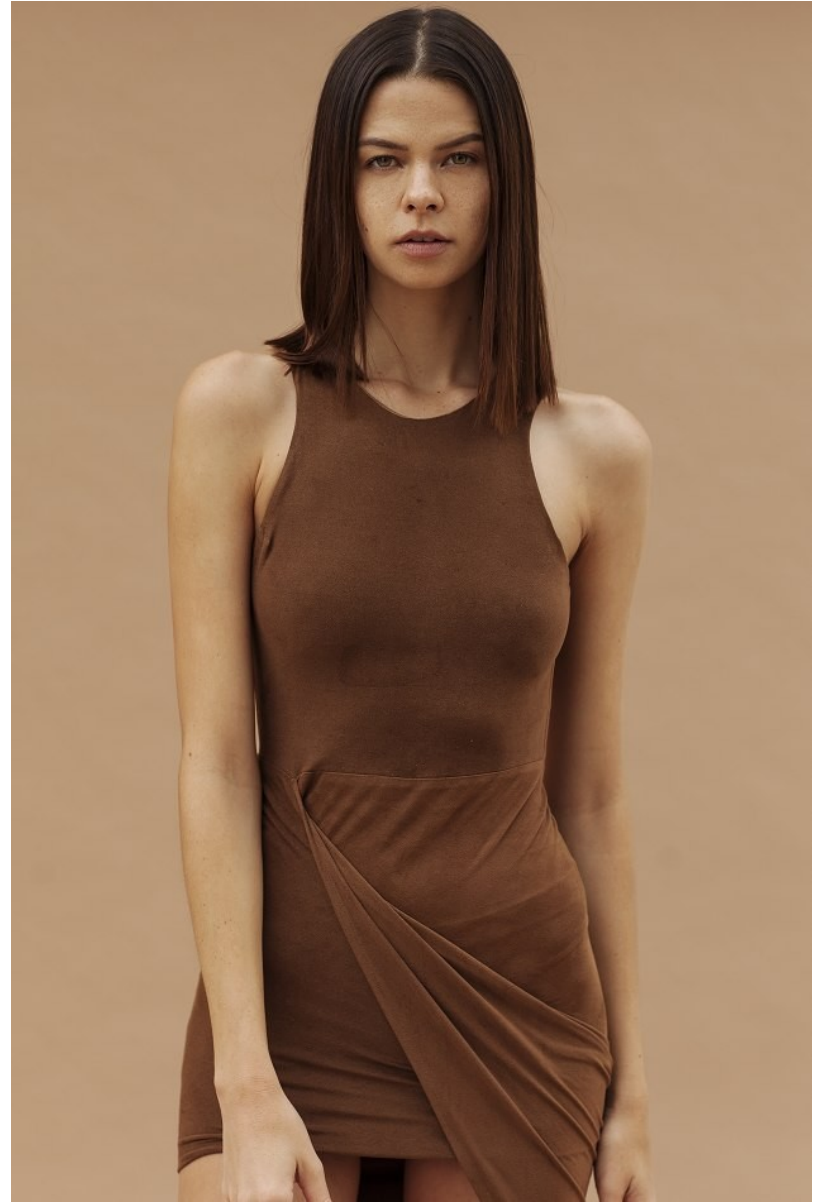

BOSS MODELS

JOHANNESBURG

MATACHLEY SALMON

Height: 180cm Bust: 81cm Waist: 59cm Hips: 93cm Shoe: 6 UK Hair: Brown Eyes: Hazel