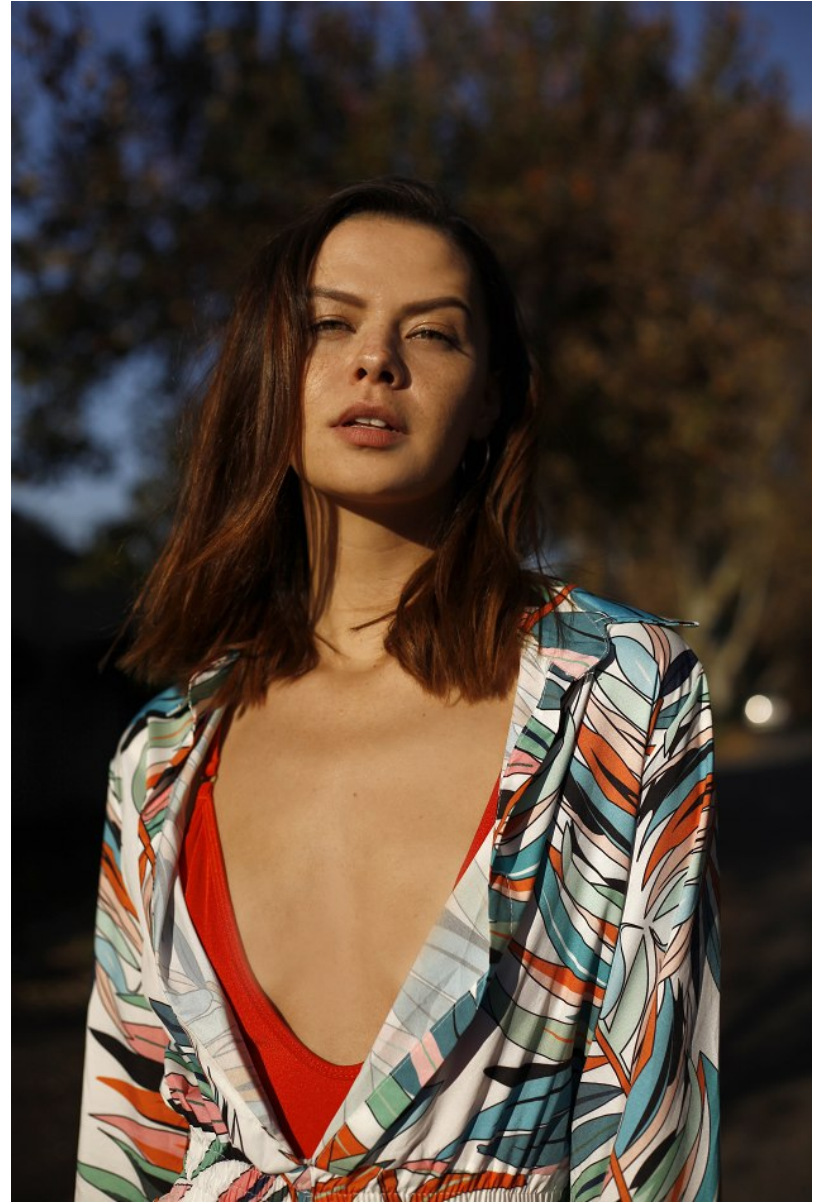

BOSS MODELS

JOHANNESBURG

MATACHLEY SALMON

Height: 180cm Bust: 81cm Waist: 59cm Hips: 93cm Shoe: 6 UK Hair: Brown Eyes: Hazel

BOSS MODELS

JOHANNESBURG

MATACHLEY SALMON

Height: 180cm Bust: 81cm Waist: 59cm Hips: 93cm Shoe: 6 UK Hair: Brown Eyes: Hazel