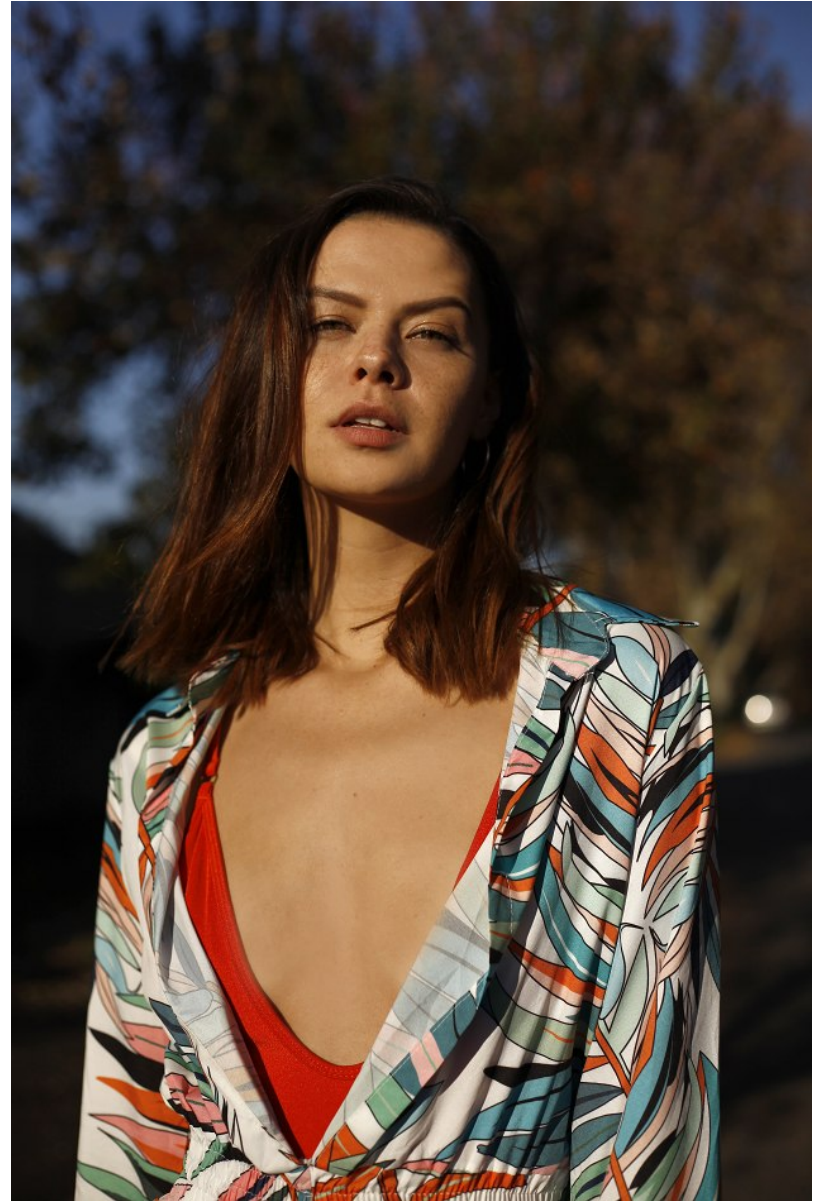

BOSS MODELS

JOHANNESBURG

MATACHLEY SALMON

Height: 180cm Bust: 81cm Waist: 59cm Hips: 93cm Shoe: 6 UK Hair: Brown Eyes: Hazel

BOSS MODELS

JOHANNESBURG

MATACHLEY SALMON

Height: 180cm Bust: 81cm Waist: 59cm Hips: 93cm Shoe: 6 UK Hair: Brown Eyes: Hazel