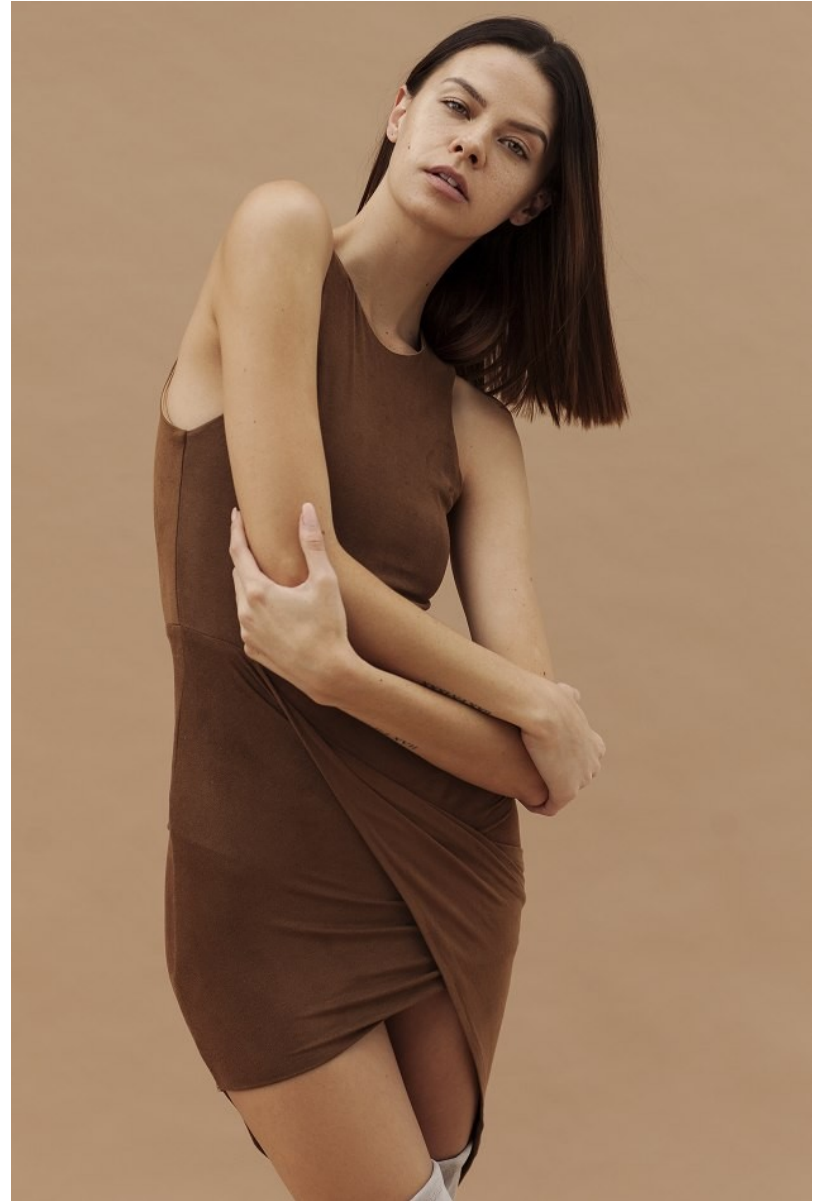

BOSS MODELS

JOHANNESBURG

MATACHLEY SALMON

Height: 180cm Bust: 81cm Waist: 59cm Hips: 93cm Shoe: 6 UK Hair: Brown Eyes: Hazel

BOSS MODELS

JOHANNESBURG

MATACHLEY SALMON

Height: 180cm Bust: 81cm Waist: 59cm Hips: 93cm Shoe: 6 UK Hair: Brown Eyes: Hazel