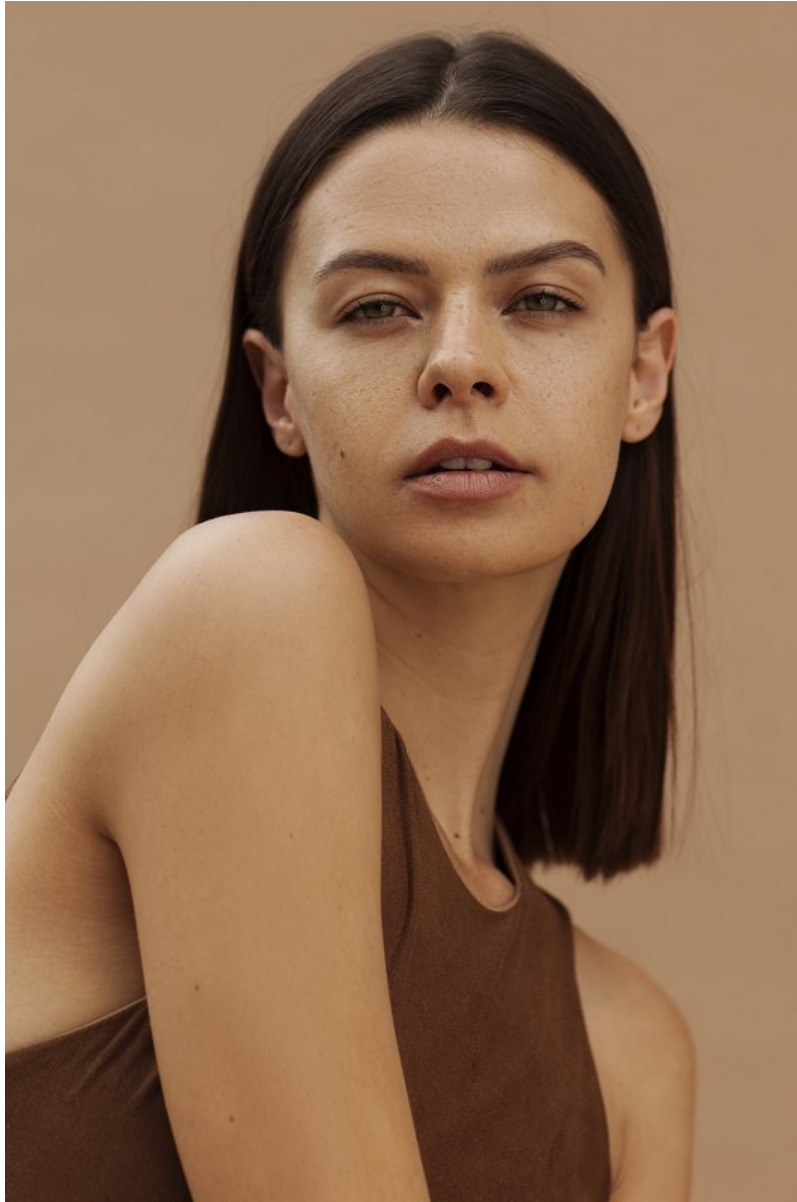

BOSS MODELS

JOHANNESBURG

MATACHLEY SALMON

Height: 180cm Bust: 81cm Waist: 59cm Hips: 93cm Shoe: 6 UK Hair: Brown Eyes: Hazel