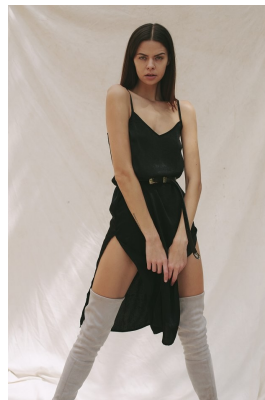

BOSS MODELS

JOHANNESBURG

MATACHLEY SALMON

Height: 180cm Bust: 81cm Waist: 59cm Hips: 93cm Shoe: 6 UK Hair: Brown Eyes: Hazel

BOSS MODELS

JOHANNESBURG

MATACHLEY SALMON

Height: 180cm Bust: 81cm Waist: 59cm Hips: 93cm Shoe: 6 UK Hair: Brown Eyes: Hazel

BOSS MODELS

JOHANNESBURG

MATACHLEY SALMON

Height: 180cm Bust: 81cm Waist: 59cm Hips: 93cm Shoe: 6 UK Hair: Brown Eyes: Hazel