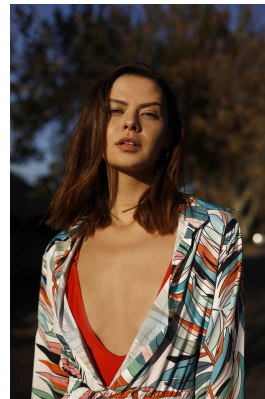

BOSS MODELS

JOHANNESBURG

MATACHLEY SALMON

Height: 180cm Bust: 81cm Waist: 59cm Hips: 93cm Shoe: 6 UK Hair: Brown Eyes: Hazel

BOSS MODELS

JOHANNESBURG

MATACHLEY SALMON

Height: 180cm Bust: 81cm Waist: 59cm Hips: 93cm Shoe: 6 UK Hair: Brown Eyes: Hazel

BOSS MODELS

JOHANNESBURG

MATACHLEY SALMON

Height: 180cm Bust: 81cm Waist: 59cm Hips: 93cm Shoe: 6 UK Hair: Brown Eyes: Hazel