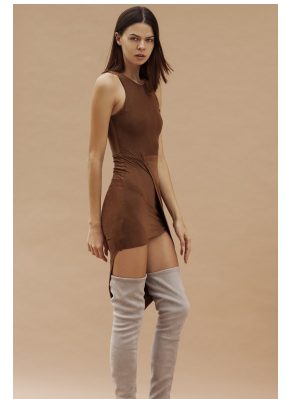

BOSS MODELS

JOHANNESBURG

MATACHLEY SALMON

Height: 180cm Bust: 81cm Waist: 59cm Hips: 93cm Shoe: 6 UK Hair: Brown Eyes: Hazel

BOSS MODELS

JOHANNESBURG

MATACHLEY SALMON

Height: 180cm Bust: 81cm Waist: 59cm Hips: 93cm Shoe: 6 UK Hair: Brown Eyes: Hazel

BOSS MODELS

JOHANNESBURG

MATACHLEY SALMON

Height: 180cm Bust: 81cm Waist: 59cm Hips: 93cm Shoe: 6 UK Hair: Brown Eyes: Hazel