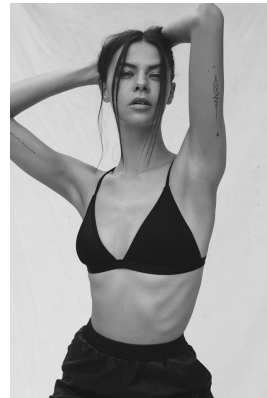

BOSS MODELS

JOHANNESBURG

MATACHLEY SALMON

Height: 180cm Bust: 81cm Waist: 59cm Hips: 93cm Shoe: 6 UK Hair: Brown Eyes: Hazel

BOSS MODELS

JOHANNESBURG

MATACHLEY SALMON

Height: 180cm Bust: 81cm Waist: 59cm Hips: 93cm Shoe: 6 UK Hair: Brown Eyes: Hazel

BOSS MODELS

JOHANNESBURG

MATACHLEY SALMON

Height: 180cm Bust: 81cm Waist: 59cm Hips: 93cm Shoe: 6 UK Hair: Brown Eyes: Hazel