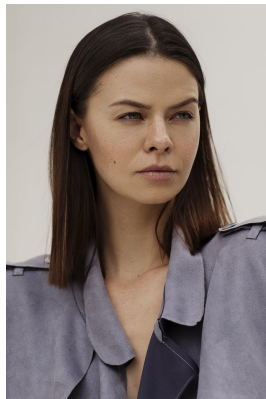

BOSS MODELS

JOHANNESBURG

MATACHLEY SALMON

Height: 180cm Bust: 81cm Waist: 59cm Hips: 93cm Shoe: 6 UK Hair: Brown Eyes: Hazel

BOSS MODELS

JOHANNESBURG

MATACHLEY SALMON

Height: 180cm Bust: 81cm Waist: 59cm Hips: 93cm Shoe: 6 UK Hair: Brown Eyes: Hazel

BOSS MODELS

JOHANNESBURG

MATACHLEY SALMON

Height: 180cm Bust: 81cm Waist: 59cm Hips: 93cm Shoe: 6 UK Hair: Brown Eyes: Hazel