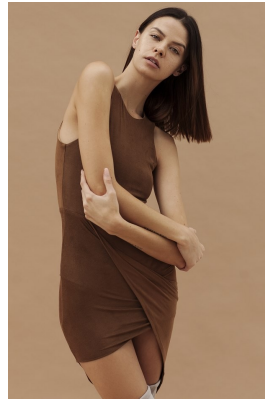

BOSS MODELS

JOHANNESBURG

MATACHLEY SALMON

Height: 180cm Bust: 81cm Waist: 59cm Hips: 93cm Shoe: 6 UK Hair: Brown Eyes: Hazel

BOSS MODELS

JOHANNESBURG

MATACHLEY SALMON

Height: 180cm Bust: 81cm Waist: 59cm Hips: 93cm Shoe: 6 UK Hair: Brown Eyes: Hazel

BOSS MODELS

JOHANNESBURG

MATACHLEY SALMON

Height: 180cm Bust: 81cm Waist: 59cm Hips: 93cm Shoe: 6 UK Hair: Brown Eyes: Hazel