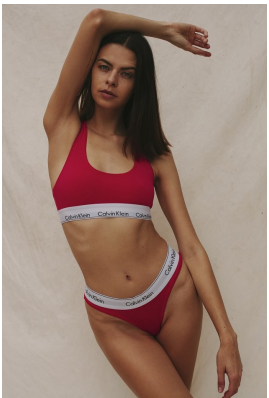

BOSS MODELS

JOHANNESBURG

MATACHLEY SALMON

Height: 180cm Bust: 81cm Waist: 59cm Hips: 93cm Shoe: 6 UK Hair: Brown Eyes: Hazel

BOSS MODELS

JOHANNESBURG

MATACHLEY SALMON

Height: 180cm Bust: 81cm Waist: 59cm Hips: 93cm Shoe: 6 UK Hair: Brown Eyes: Hazel

BOSS MODELS

JOHANNESBURG

MATACHLEY SALMON

Height: 180cm Bust: 81cm Waist: 59cm Hips: 93cm Shoe: 6 UK Hair: Brown Eyes: Hazel