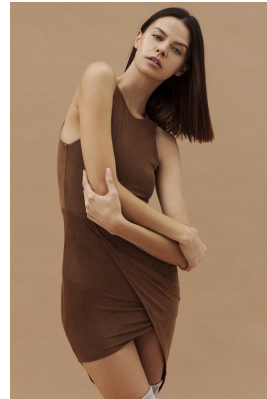

BOSS MODELS

JOHANNESBURG

MATACHLEY SALMON

Height: 180cm Bust: 81cm Waist: 59cm Hips: 93cm Shoe: 6 UK Hair: Brown Eyes: Hazel

BOSS MODELS

JOHANNESBURG

MATACHLEY SALMON

Height: 180cm Bust: 81cm Waist: 59cm Hips: 93cm Shoe: 6 UK Hair: Brown Eyes: Hazel

BOSS MODELS

JOHANNESBURG

MATACHLEY SALMON

Height: 180cm Bust: 81cm Waist: 59cm Hips: 93cm Shoe: 6 UK Hair: Brown Eyes: Hazel