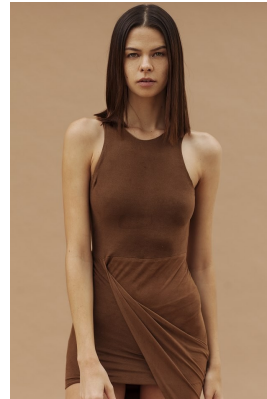

BOSS MODELS

JOHANNESBURG

MATACHLEY SALMON

Height: 180cm Bust: 81cm Waist: 59cm Hips: 93cm Shoe: 6 UK Hair: Brown Eyes: Hazel

BOSS MODELS

JOHANNESBURG

MATACHLEY SALMON

Height: 180cm Bust: 81cm Waist: 59cm Hips: 93cm Shoe: 6 UK Hair: Brown Eyes: Hazel

BOSS MODELS

JOHANNESBURG

MATACHLEY SALMON

Height: 180cm Bust: 81cm Waist: 59cm Hips: 93cm Shoe: 6 UK Hair: Brown Eyes: Hazel