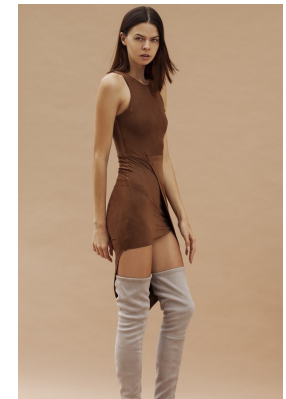

BOSS MODELS

JOHANNESBURG

MATACHLEY SALMON

Height: 180cm Bust: 81cm Waist: 59cm Hips: 93cm Shoe: 6 UK Hair: Brown Eyes: Hazel

BOSS MODELS

JOHANNESBURG

MATACHLEY SALMON

Height: 180cm Bust: 81cm Waist: 59cm Hips: 93cm Shoe: 6 UK Hair: Brown Eyes: Hazel

BOSS MODELS

JOHANNESBURG

MATACHLEY SALMON

Height: 180cm Bust: 81cm Waist: 59cm Hips: 93cm Shoe: 6 UK Hair: Brown Eyes: Hazel