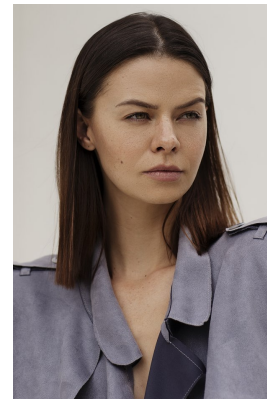

BOSS MODELS

JOHANNESBURG

MATACHLEY SALMON

Height: 180cm Bust: 81cm Waist: 59cm Hips: 93cm Shoe: 6 UK Hair: Brown Eyes: Hazel

BOSS MODELS

JOHANNESBURG

MATACHLEY SALMON

Height: 180cm Bust: 81cm Waist: 59cm Hips: 93cm Shoe: 6 UK Hair: Brown Eyes: Hazel

BOSS MODELS

JOHANNESBURG

MATACHLEY SALMON

Height: 180cm Bust: 81cm Waist: 59cm Hips: 93cm Shoe: 6 UK Hair: Brown Eyes: Hazel