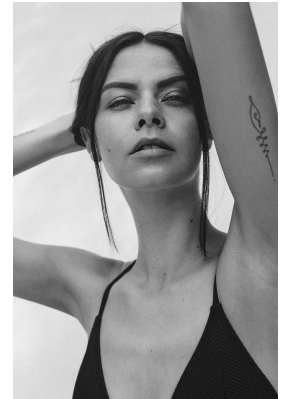

BOSS MODELS

JOHANNESBURG

MATACHLEY SALMON

Height: 180cm Bust: 81cm Waist: 59cm Hips: 93cm Shoe: 6 UK Hair: Brown Eyes: Hazel

BOSS MODELS

JOHANNESBURG

MATACHLEY SALMON

Height: 180cm Bust: 81cm Waist: 59cm Hips: 93cm Shoe: 6 UK Hair: Brown Eyes: Hazel

BOSS MODELS

JOHANNESBURG

MATACHLEY SALMON

Height: 180cm Bust: 81cm Waist: 59cm Hips: 93cm Shoe: 6 UK Hair: Brown Eyes: Hazel