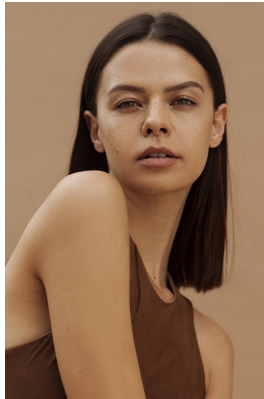

BOSS MODELS

JOHANNESBURG

MATACHLEY SALMON

Height: 180cm Bust: 81cm Waist: 59cm Hips: 93cm Shoe: 6 UK Hair: Brown Eyes: Hazel

BOSS MODELS

JOHANNESBURG

MATACHLEY SALMON

Height: 180cm Bust: 81cm Waist: 59cm Hips: 93cm Shoe: 6 UK Hair: Brown Eyes: Hazel

BOSS MODELS

JOHANNESBURG

MATACHLEY SALMON

Height: 180cm Bust: 81cm Waist: 59cm Hips: 93cm Shoe: 6 UK Hair: Brown Eyes: Hazel