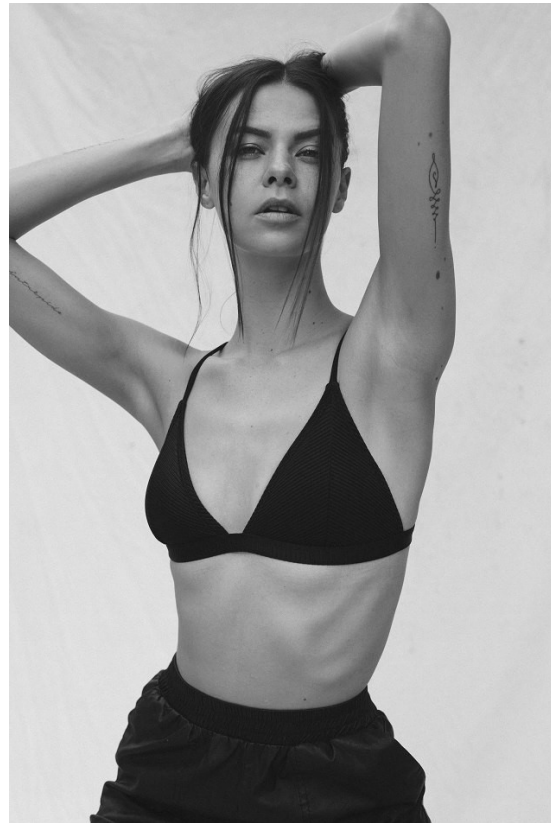

BOSS MODELS

JOHANNESBURG

MATACHLEY SALMON

Height: 180cm Bust: 81cm Waist: 59cm Hips: 93cm Shoe: 6 UK Hair: Brown Eyes: Hazel

BOSS MODELS

JOHANNESBURG

MATACHLEY SALMON

Height: 180cm Bust: 81cm Waist: 59cm Hips: 93cm Shoe: 6 UK Hair: Brown Eyes: Hazel