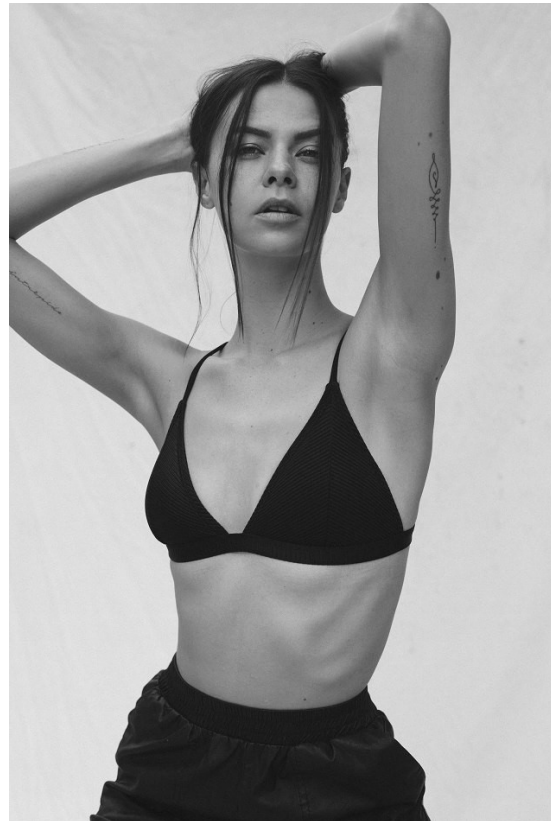

BOSS MODELS

JOHANNESBURG

MATACHLEY SALMON

Height: 180cm Bust: 81cm Waist: 59cm Hips: 93cm Shoe: 6 UK Hair: Brown Eyes: Hazel

BOSS MODELS

JOHANNESBURG

MATACHLEY SALMON

Height: 180cm Bust: 81cm Waist: 59cm Hips: 93cm Shoe: 6 UK Hair: Brown Eyes: Hazel