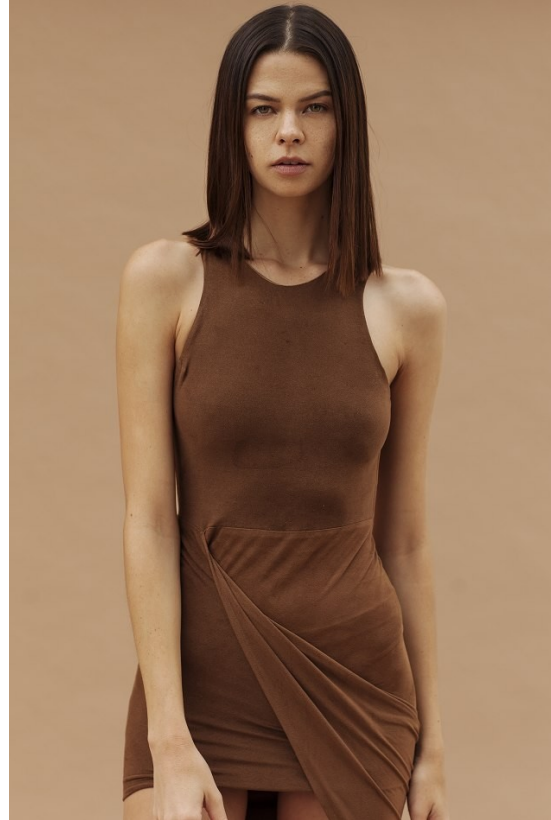

BOSS MODELS

JOHANNESBURG

MATACHLEY SALMON

Height: 180cm Bust: 81cm Waist: 59cm Hips: 93cm Shoe: 6 UK Hair: Brown Eyes: Hazel

BOSS MODELS

JOHANNESBURG

MATACHLEY SALMON

Height: 180cm Bust: 81cm Waist: 59cm Hips: 93cm Shoe: 6 UK Hair: Brown Eyes: Hazel