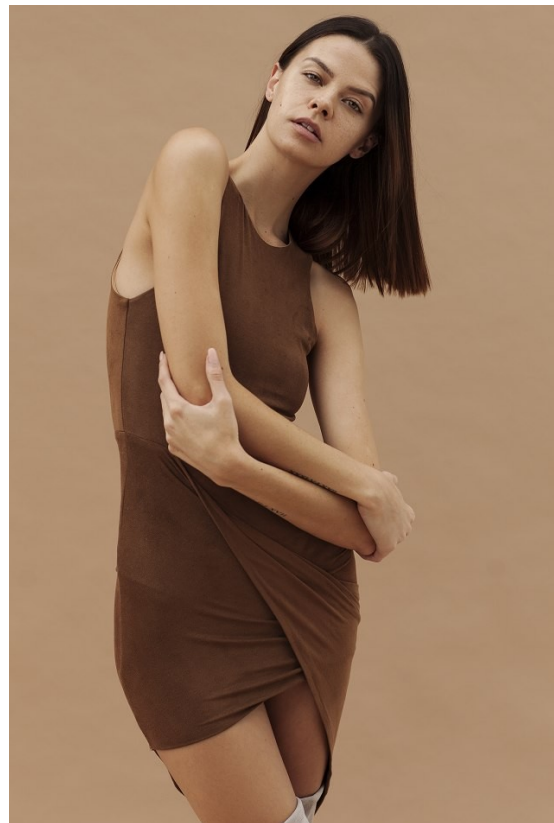

BOSS MODELS

JOHANNESBURG

MATACHLEY SALMON

Height: 180cm Bust: 81cm Waist: 59cm Hips: 93cm Shoe: 6 UK Hair: Brown Eyes: Hazel

BOSS MODELS

JOHANNESBURG

MATACHLEY SALMON

Height: 180cm Bust: 81cm Waist: 59cm Hips: 93cm Shoe: 6 UK Hair: Brown Eyes: Hazel