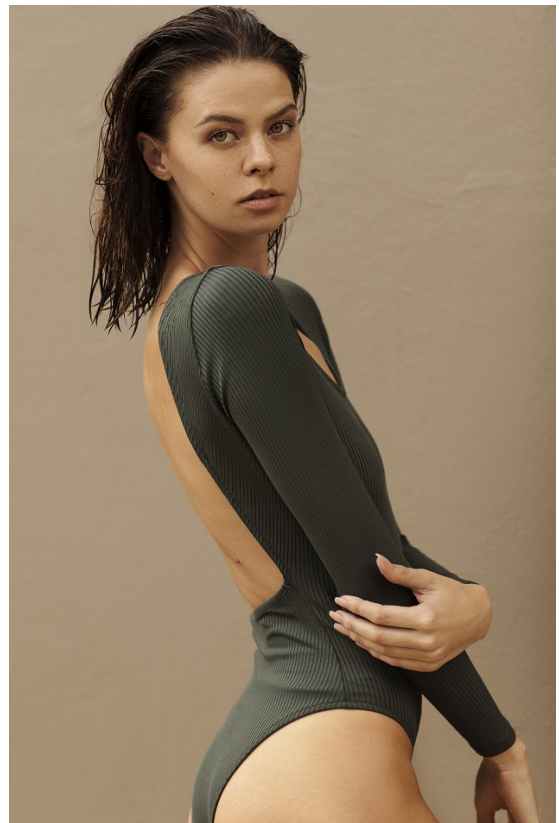

BOSS MODELS

JOHANNESBURG

MATACHLEY SALMON

Height: 180cm Bust: 81cm Waist: 59cm Hips: 93cm Shoe: 6 UK Hair: Brown Eyes: Hazel

BOSS MODELS

JOHANNESBURG

MATACHLEY SALMON

Height: 180cm Bust: 81cm Waist: 59cm Hips: 93cm Shoe: 6 UK Hair: Brown Eyes: Hazel