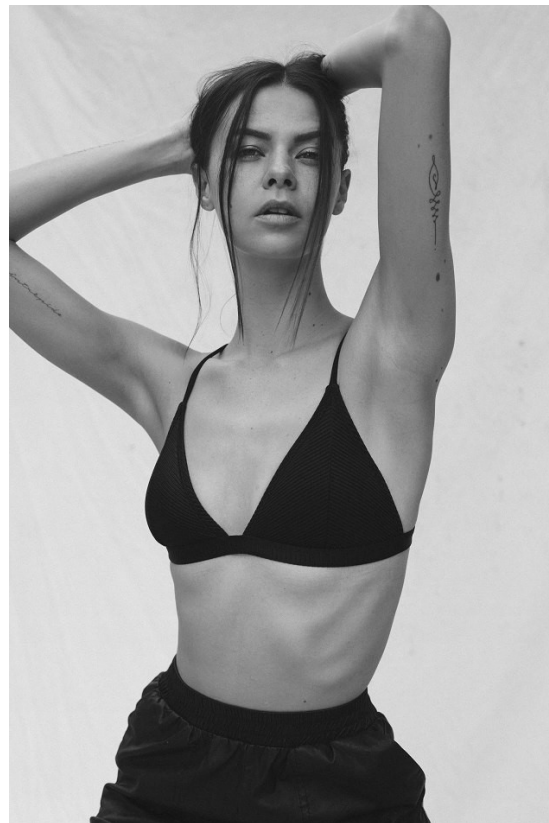

BOSS MODELS

JOHANNESBURG

MATACHLEY SALMON

Height: 180cm Bust: 81cm Waist: 59cm Hips: 93cm Shoe: 6 UK Hair: Brown Eyes: Hazel

BOSS MODELS

JOHANNESBURG

MATACHLEY SALMON

Height: 180cm Bust: 81cm Waist: 59cm Hips: 93cm Shoe: 6 UK Hair: Brown Eyes: Hazel