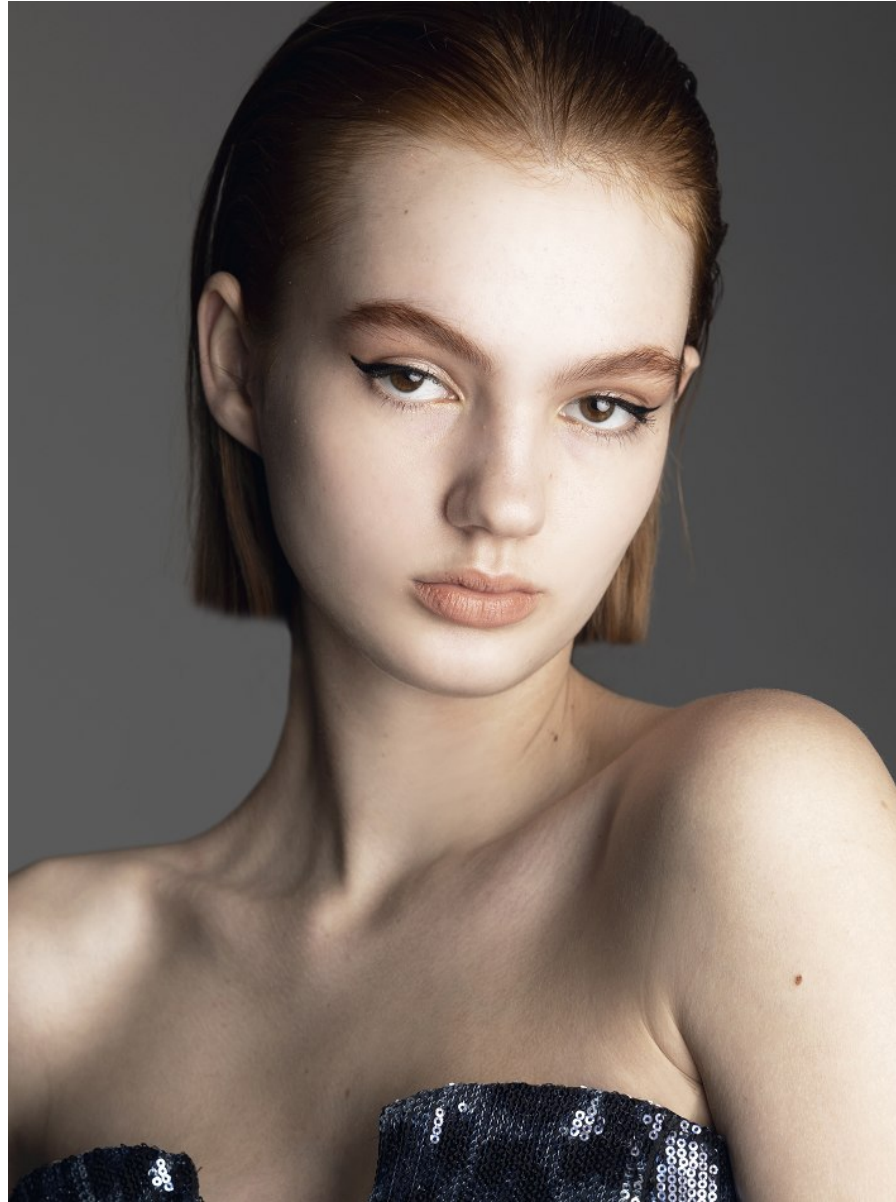

BOSS MODELS

JOHANNESBURG

REECE BUCHANAN

Height: 176cm Bust: 77cm Waist: 63cm Hips: 88cm Shoe: 5 UK Hair: Auburn Eyes: Brown

BOSS MODELS

JOHANNESBURG

19

REECE BUCHANAN

Height: 176cm Bust: 77cm Waist: 63cm Hips: 88cm Shoe: 5 UK Hair: Auburn Eyes: Brown

BOSS MODELS

JOHANNESBURG

18

BOSS MODELS JOHANNESBURG
PHOTOGRAPHY: [unreadable]
STYLING: [unreadable]
HAIR: [unreadable]
MAKEUP: [unreadable]
DRESS: [unreadable]
SHIRT: [unreadable]
SKIRT: [unreadable]
CARDIGAN: [unreadable]
BRA: [unreadable]
SHOES: [unreadable]
FUR STOLE: [unreadable]
FEATHER FAN: [unreadable]

REECE BUCHANAN

Height: 176cm Bust: 77cm Waist: 63cm Hips: 88cm Shoe: 5 UK Hair: Auburn Eyes: Brown

BOSS MODELS

JOHANNESBURG

REECE BUCHANAN

Height: 176cm Bust: 77cm Waist: 63cm Hips: 88cm Shoe: 5 UK Hair: Auburn Eyes: Brown