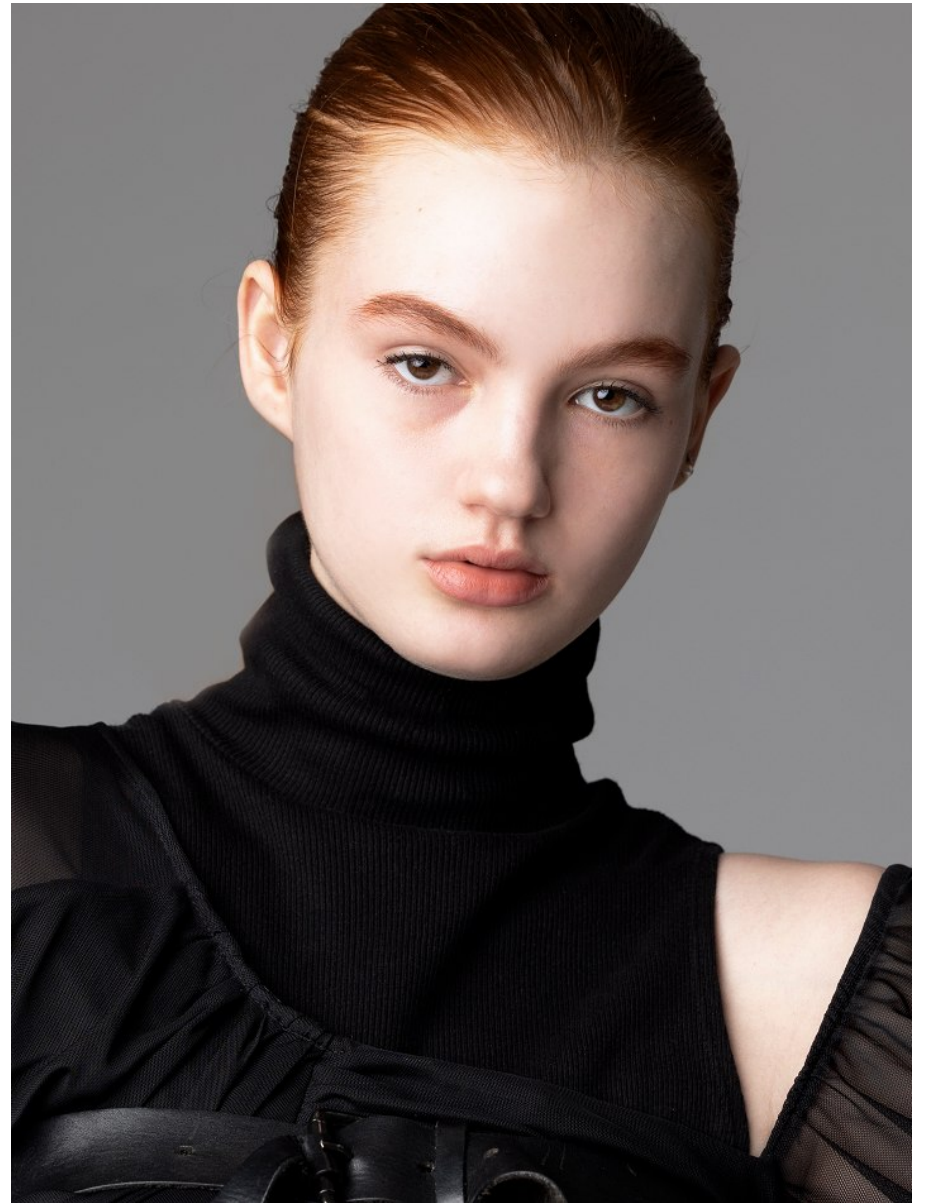

BOSS MODELS

JOHANNESBURG

REECE BUCHANAN

Height: 176cm Bust: 77cm Waist: 63cm Hips: 88cm Shoe: 5 UK Hair: Auburn Eyes: Brown