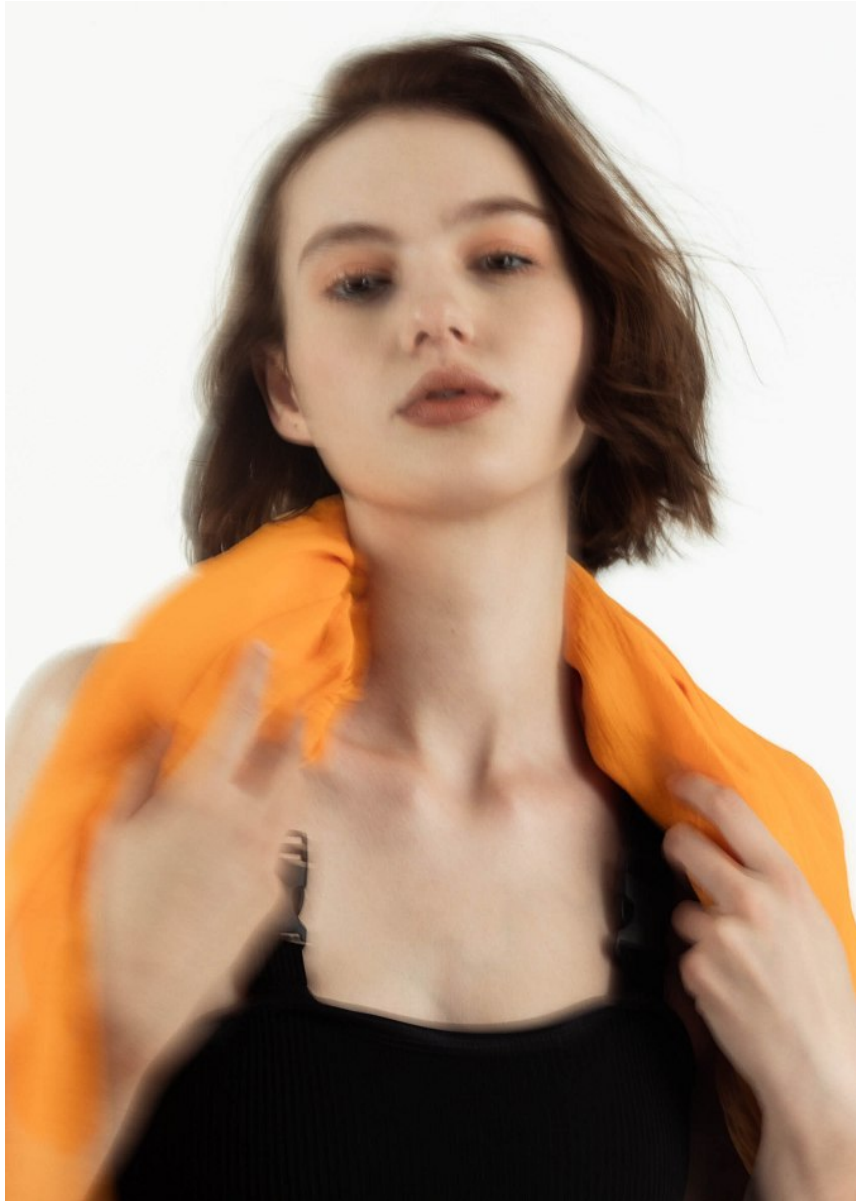

BOSS MODELS

JOHANNESBURG

REECE BUCHANAN

Height: 176cm Bust: 77cm Waist: 63cm Hips: 88cm Shoe: 5 UK Hair: Auburn Eyes: Brown