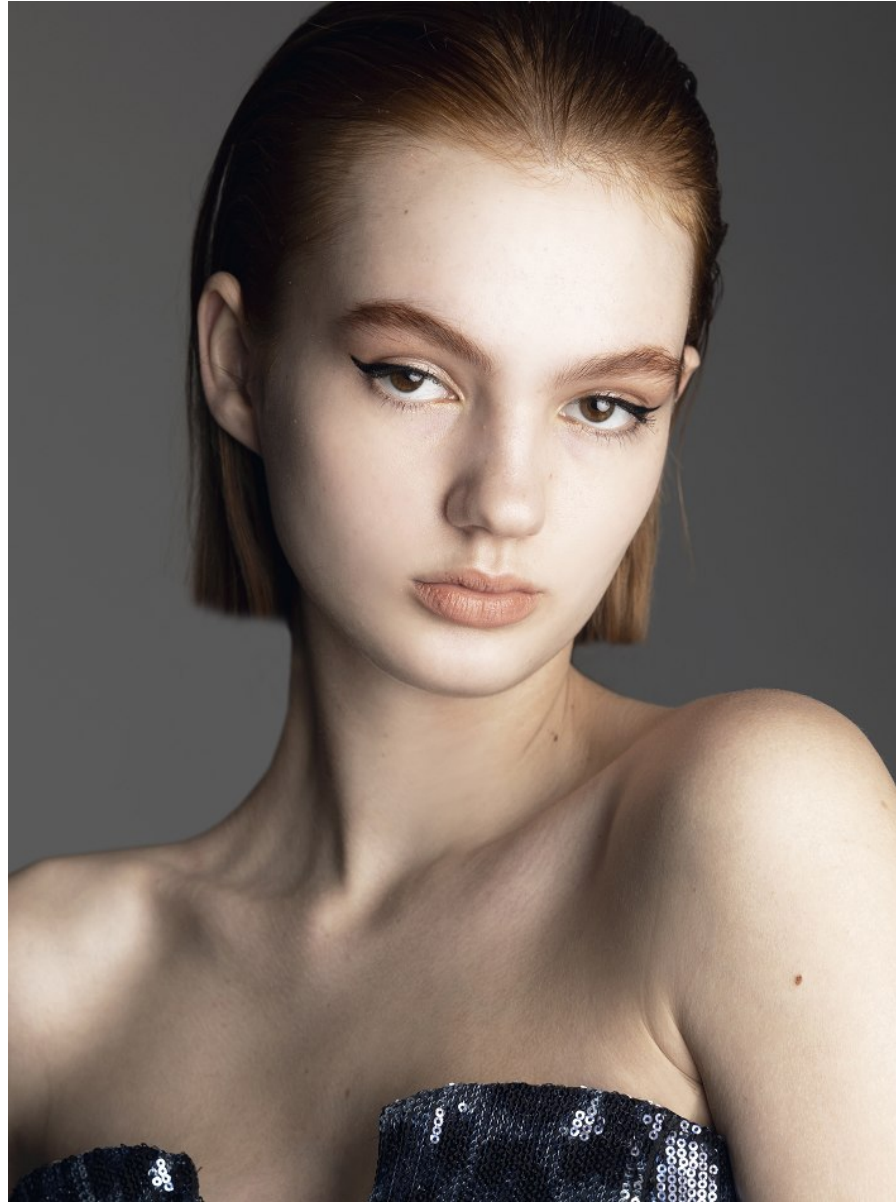

BOSS MODELS

JOHANNESBURG

REECE BUCHANAN

Height: 176cm Bust: 77cm Waist: 63cm Hips: 88cm Shoe: 5 UK Hair: Auburn Eyes: Brown

BOSS MODELS

JOHANNESBURG

19

REECE BUCHANAN

Height: 176cm Bust: 77cm Waist: 63cm Hips: 88cm Shoe: 5 UK Hair: Auburn Eyes: Brown

BOSS MODELS

JOHANNESBURG

18

BOSS MODELS JOHANNESBURG
PHOTOGRAPHY: [unreadable]
STYLING: [unreadable]
HAIR: [unreadable]
MAKEUP: [unreadable]
DRESS: [unreadable]
CARDIGAN: [unreadable]
BRA: [unreadable]
SKIRT: [unreadable]
SHOES: [unreadable]

REECE BUCHANAN

Height: 176cm Bust: 77cm Waist: 63cm Hips: 88cm Shoe: 5 UK Hair: Auburn Eyes: Brown

BOSS MODELS

JOHANNESBURG

REECE BUCHANAN

Height: 176cm Bust: 77cm Waist: 63cm Hips: 88cm Shoe: 5 UK Hair: Auburn Eyes: Brown