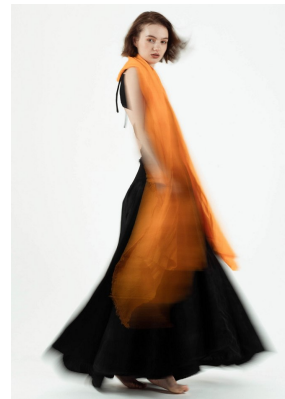

# BOSS MODELS

JOHANNESBURG

REECE BUCHANAN

Height: 176cm Bust: 77cm Waist: 63cm Hips: 88cm Shoe: 5 UK Hair: Auburn Eyes: Brown

## REECE BUCHANAN

Height: 176cm Bust: 77cm Waist: 63cm Hips: 88cm Shoe: 5 UK Hair: Auburn Eyes: Brown