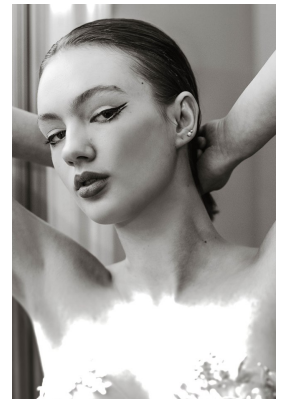

# BOSS MODELS

JOHANNESBURG

REECE BUCHANAN

Height: 176cm Bust: 77cm Waist: 63cm Hips: 88cm Shoe: 5 UK Hair: Auburn Eyes: Brown

## REECE BUCHANAN

Height: 176cm Bust: 77cm Waist: 63cm Hips: 88cm Shoe: 5 UK Hair: Auburn Eyes: Brown