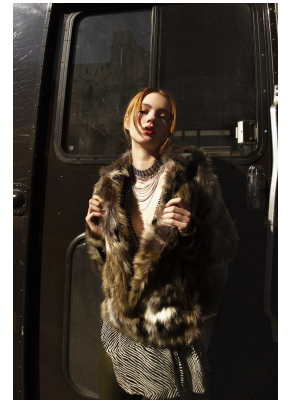

# BOSS MODELS

JOHANNESBURG

## REECE BUCHANAN

Height: 176cm Bust: 77cm Waist: 63cm Hips: 88cm Shoe: 5 UK Hair: Auburn Eyes: Brown