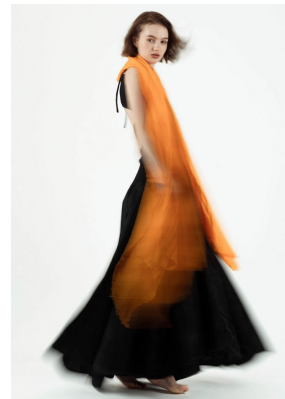

# BOSS MODELS

JOHANNESBURG

## REECE BUCHANAN

Height: 176cm Bust: 77cm Waist: 63cm Hips: 88cm Shoe: 5 UK Hair: Auburn Eyes: Brown