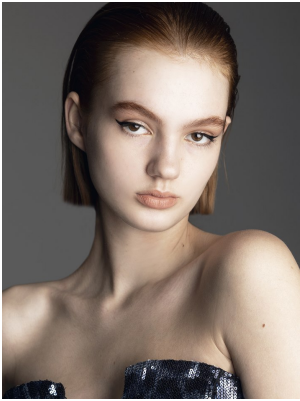

# BOSS MODELS

JOHANNESBURG

REECE BUCHANAN

Height: 176cm Bust: 77cm Waist: 63cm Hips: 88cm Shoe: 5 UK Hair: Auburn Eyes: Brown

# BOSS MODELS

JOHANNESBURG

## REECE BUCHANAN

Height: 176cm Bust: 77cm Waist: 63cm Hips: 88cm Shoe: 5 UK Hair: Auburn Eyes: Brown