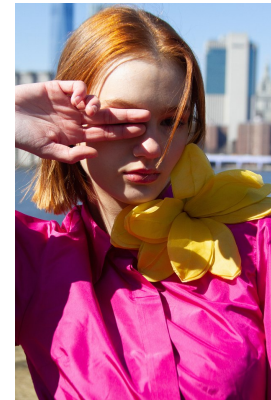

# BOSS MODELS

JOHANNESBURG

REECE BUCHANAN

Height: 176cm Bust: 77cm Waist: 63cm Hips: 88cm Shoe: 5 UK Hair: Auburn Eyes: Brown

## REECE BUCHANAN

Height: 176cm Bust: 77cm Waist: 63cm Hips: 88cm Shoe: 5 UK Hair: Auburn Eyes: Brown