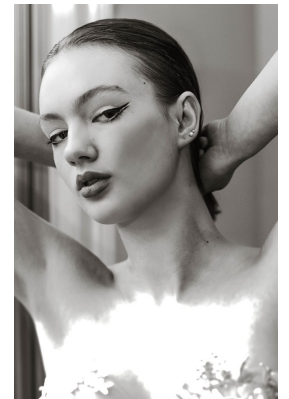

# BOSS MODELS

JOHANNESBURG

## REECE BUCHANAN

Height: 176cm Bust: 77cm Waist: 63cm Hips: 88cm Shoe: 5 UK Hair: Auburn Eyes: Brown