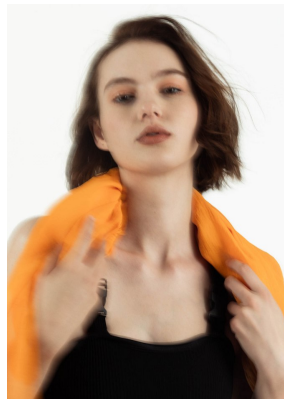

# BOSS MODELS

JOHANNESBURG

REECE BUCHANAN

Height: 176cm Bust: 77cm Waist: 63cm Hips: 88cm Shoe: 5 UK Hair: Auburn Eyes: Brown

## REECE BUCHANAN

Height: 176cm Bust: 77cm Waist: 63cm Hips: 88cm Shoe: 5 UK Hair: Auburn Eyes: Brown