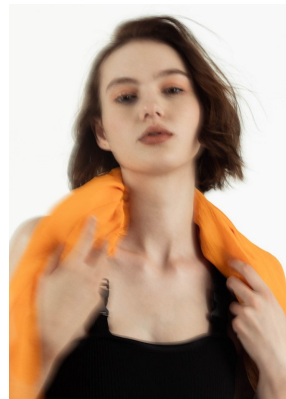

# BOSS MODELS

JOHANNESBURG

## REECE BUCHANAN

Height: 176cm Bust: 77cm Waist: 63cm Hips: 88cm Shoe: 5 UK Hair: Auburn Eyes: Brown