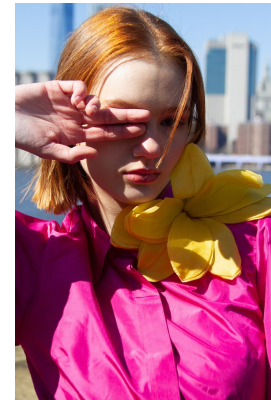

## REECE BUCHANAN

Height: 176cm Bust: 77cm Waist: 63cm Hips: 88cm Shoe: 5 UK Hair: Auburn Eyes: Brown