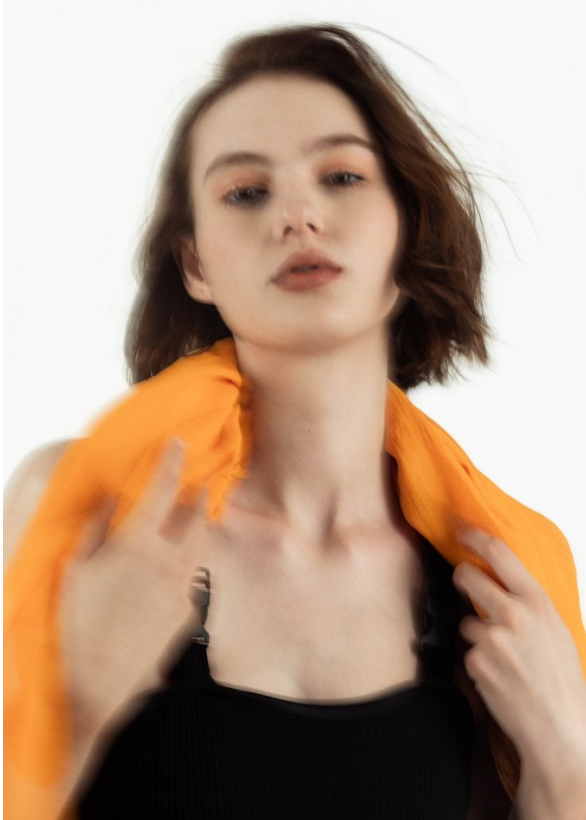

BOSS MODELS

JOHANNESBURG

REECE BUCHANAN

Height: 176cm Bust: 77cm Waist: 63cm Hips: 88cm Shoe: 5 UK Hair: Auburn Eyes: Brown