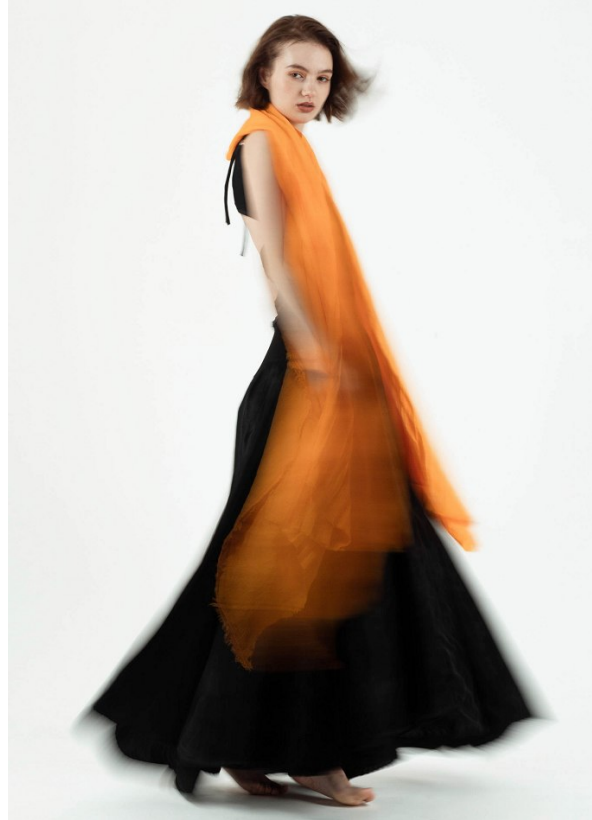

BOSS MODELS

JOHANNESBURG

REECE BUCHANAN

Height: 176cm Bust: 77cm Waist: 63cm Hips: 88cm Shoe: 5 UK Hair: Auburn Eyes: Brown