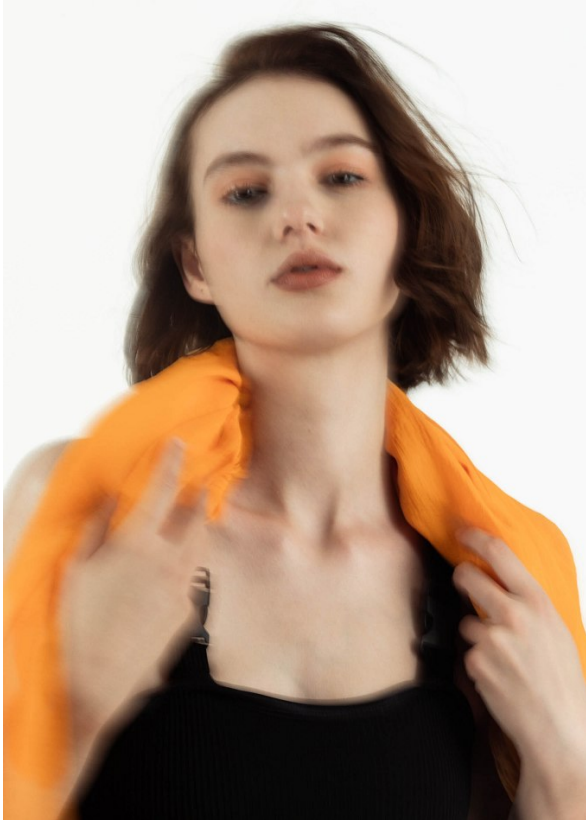

BOSS MODELS

JOHANNESBURG

19

REECE BUCHANAN

Height: 176cm Bust: 77cm Waist: 63cm Hips: 88cm Shoe: 5 UK Hair: Auburn Eyes: Brown

BOSS MODELS

JOHANNESBURG

18

REECE BUCHANAN

Height: 176cm Bust: 77cm Waist: 63cm Hips: 88cm Shoe: 5 UK Hair: Auburn Eyes: Brown

BOSS MODELS

JOHANNESBURG

REECE BUCHANAN

Height: 176cm Bust: 77cm Waist: 63cm Hips: 88cm Shoe: 5 UK Hair: Auburn Eyes: Brown

BOSS MODELS

JOHANNESBURG

REECE BUCHANAN

Height: 176cm Bust: 77cm Waist: 63cm Hips: 88cm Shoe: 5 UK Hair: Auburn Eyes: Brown

BOSS MODELS

JOHANNESBURG

REECE BUCHANAN

Height: 176cm Bust: 77cm Waist: 63cm Hips: 88cm Shoe: 5 UK Hair: Auburn Eyes: Brown