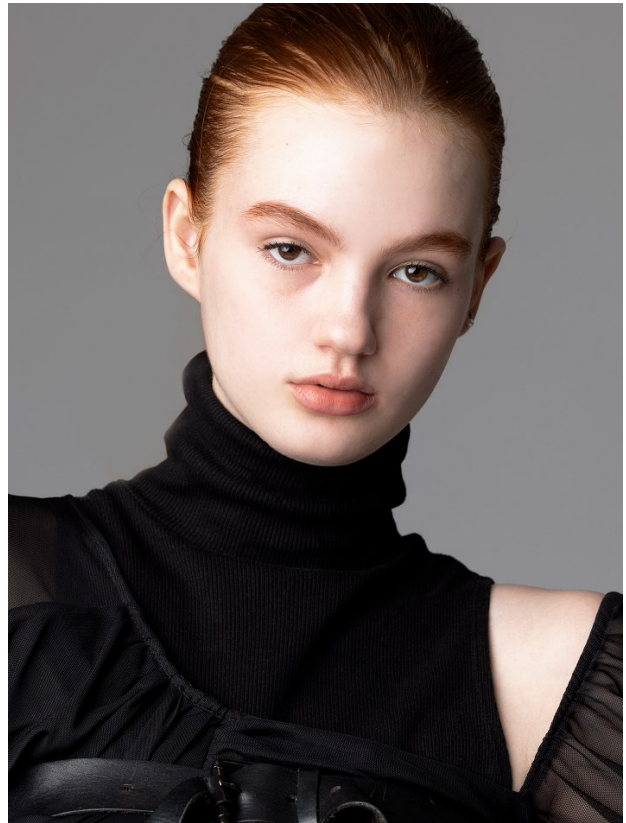

# BOSS MODELS

JOHANNESBURG

19

REECE BUCHANAN

Height: 176cm Bust: 77cm Waist: 63cm Hips: 88cm Shoe: 5 UK Hair: Auburn Eyes: Brown

# BOSS MODELS

JOHANNESBURG

18

REECE BUCHANAN

Height: 176cm Bust: 77cm Waist: 63cm Hips: 88cm Shoe: 5 UK Hair: Auburn Eyes: Brown

# BOSS MODELS

JOHANNESBURG

REECE BUCHANAN

Height: 176cm Bust: 77cm Waist: 63cm Hips: 88cm Shoe: 5 UK Hair: Auburn Eyes: Brown