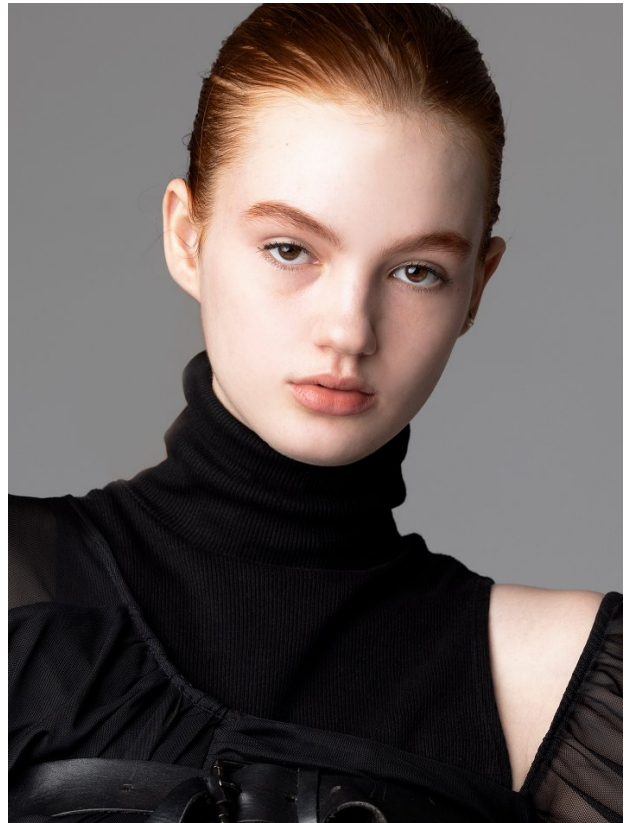

BOSS MODELS

JOHANNESBURG

19

REECE BUCHANAN

Height: 176cm Bust: 77cm Waist: 63cm Hips: 88cm Shoe: 5 UK Hair: Auburn Eyes: Brown

BOSS MODELS

JOHANNESBURG

18

REECE BUCHANAN

Height: 176cm Bust: 77cm Waist: 63cm Hips: 88cm Shoe: 5 UK Hair: Auburn Eyes: Brown

BOSS MODELS

JOHANNESBURG

REECE BUCHANAN

Height: 176cm Bust: 77cm Waist: 63cm Hips: 88cm Shoe: 5 UK Hair: Auburn Eyes: Brown

BOSS MODELS

JOHANNESBURG

REECE BUCHANAN

Height: 176cm Bust: 77cm Waist: 63cm Hips: 88cm Shoe: 5 UK Hair: Auburn Eyes: Brown

BOSS MODELS

JOHANNESBURG

REECE BUCHANAN

Height: 176cm Bust: 77cm Waist: 63cm Hips: 88cm Shoe: 5 UK Hair: Auburn Eyes: Brown