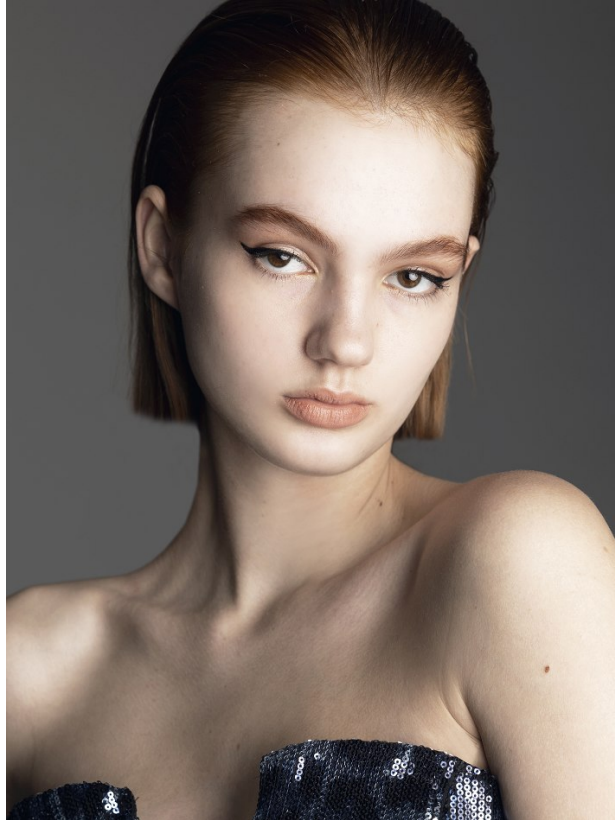

BOSS MODELS

JOHANNESBURG

19

REECE BUCHANAN

Height: 176cm Bust: 77cm Waist: 63cm Hips: 88cm Shoe: 5 UK Hair: Auburn Eyes: Brown

BOSS MODELS

JOHANNESBURG

18

REECE BUCHANAN

Height: 176cm Bust: 77cm Waist: 63cm Hips: 88cm Shoe: 5 UK Hair: Auburn Eyes: Brown

BOSS MODELS

JOHANNESBURG

REECE BUCHANAN

Height: 176cm Bust: 77cm Waist: 63cm Hips: 88cm Shoe: 5 UK Hair: Auburn Eyes: Brown

BOSS MODELS

JOHANNESBURG

REECE BUCHANAN

Height: 176cm Bust: 77cm Waist: 63cm Hips: 88cm Shoe: 5 UK Hair: Auburn Eyes: Brown

BOSS MODELS

JOHANNESBURG

REECE BUCHANAN

Height: 176cm Bust: 77cm Waist: 63cm Hips: 88cm Shoe: 5 UK Hair: Auburn Eyes: Brown

BOSS MODELS

JOHANNESBURG

REECE BUCHANAN

Height: 176cm Bust: 77cm Waist: 63cm Hips: 88cm Shoe: 5 UK Hair: Auburn Eyes: Brown