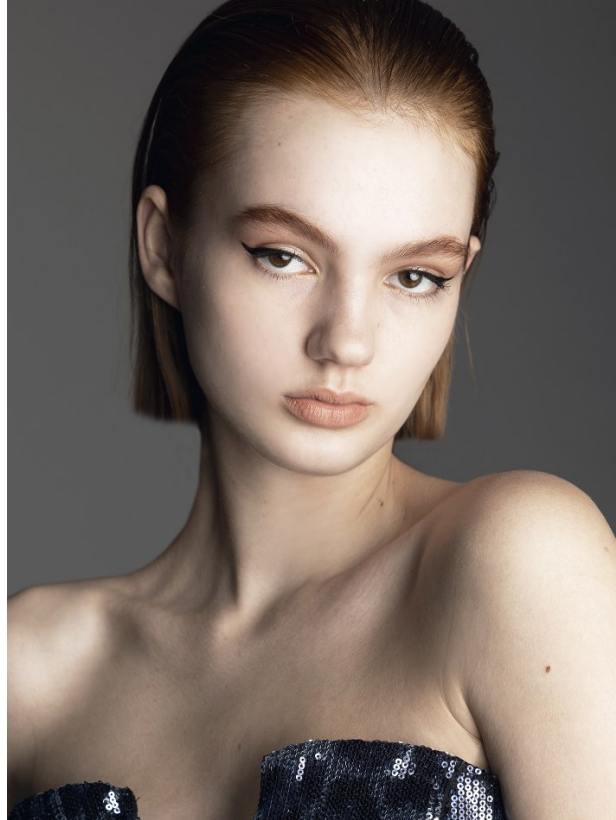

# BOSS MODELS

JOHANNESBURG

19

REECE BUCHANAN

Height: 176cm Bust: 77cm Waist: 63cm Hips: 88cm Shoe: 5 UK Hair: Auburn Eyes: Brown

# BOSS MODELS

JOHANNESBURG

18

REECE BUCHANAN

Height: 176cm Bust: 77cm Waist: 63cm Hips: 88cm Shoe: 5 UK Hair: Auburn Eyes: Brown

# BOSS MODELS

JOHANNESBURG

REECE BUCHANAN

Height: 176cm Bust: 77cm Waist: 63cm Hips: 88cm Shoe: 5 UK Hair: Auburn Eyes: Brown