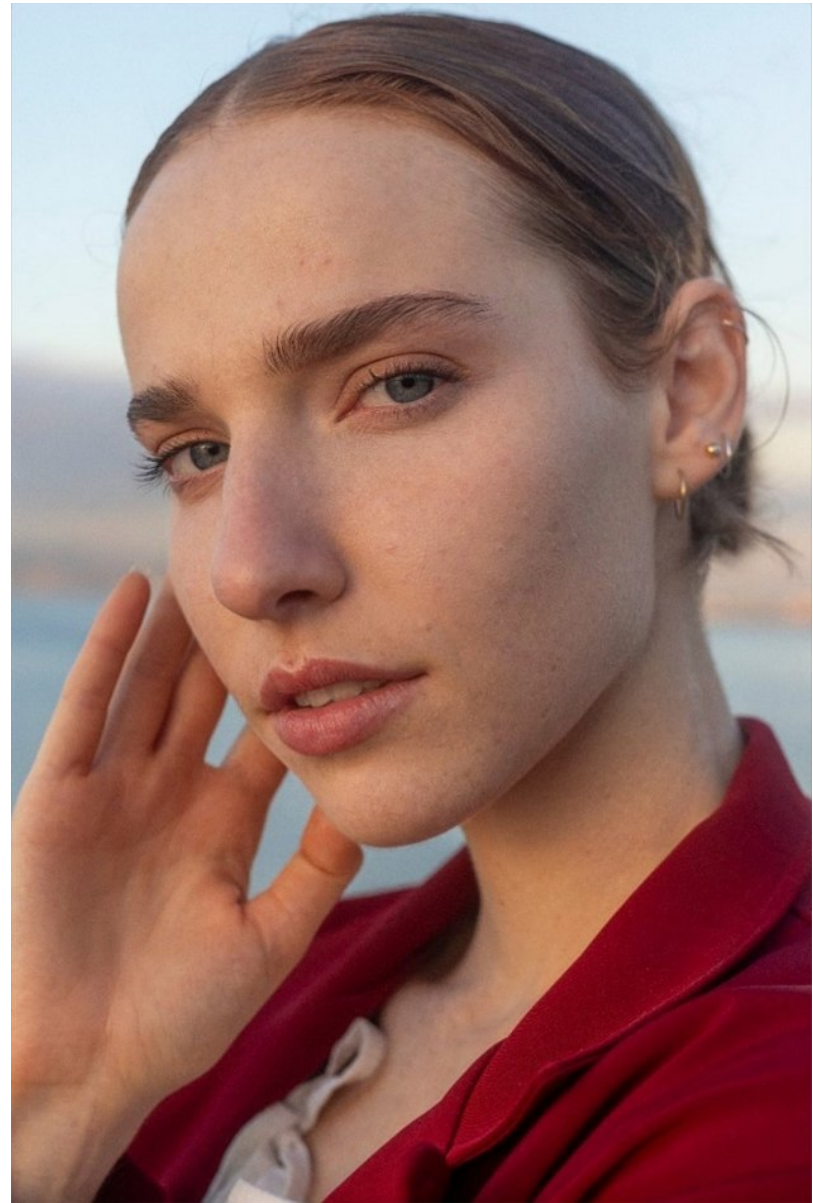

BOSS MODELS

JOHANNESBURG

MIECKE VENTER

Height: 175cm Bust: 83cm Waist: 62cm Hips: 94cm Shoe: 6 UK Hair: Red Eyes: Blue