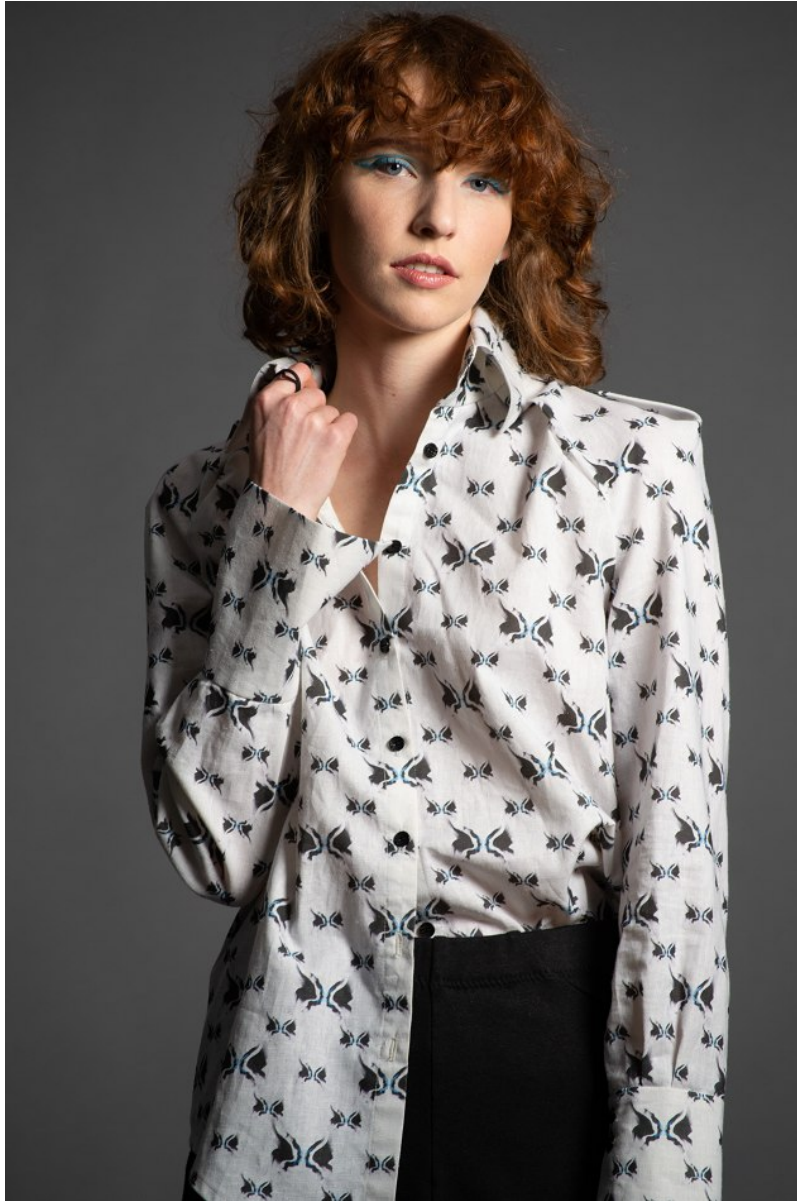

BOSS MODELS

JOHANNESBURG

MIECKE VENTER

Height: 175cm Bust: 83cm Waist: 62cm Hips: 94cm Shoe: 6 UK Hair: Red Eyes: Blue

BOSS MODELS

JOHANNESBURG

MIECKE VENTER

Height: 175cm Bust: 83cm Waist: 62cm Hips: 94cm Shoe: 6 UK Hair: Red Eyes: Blue