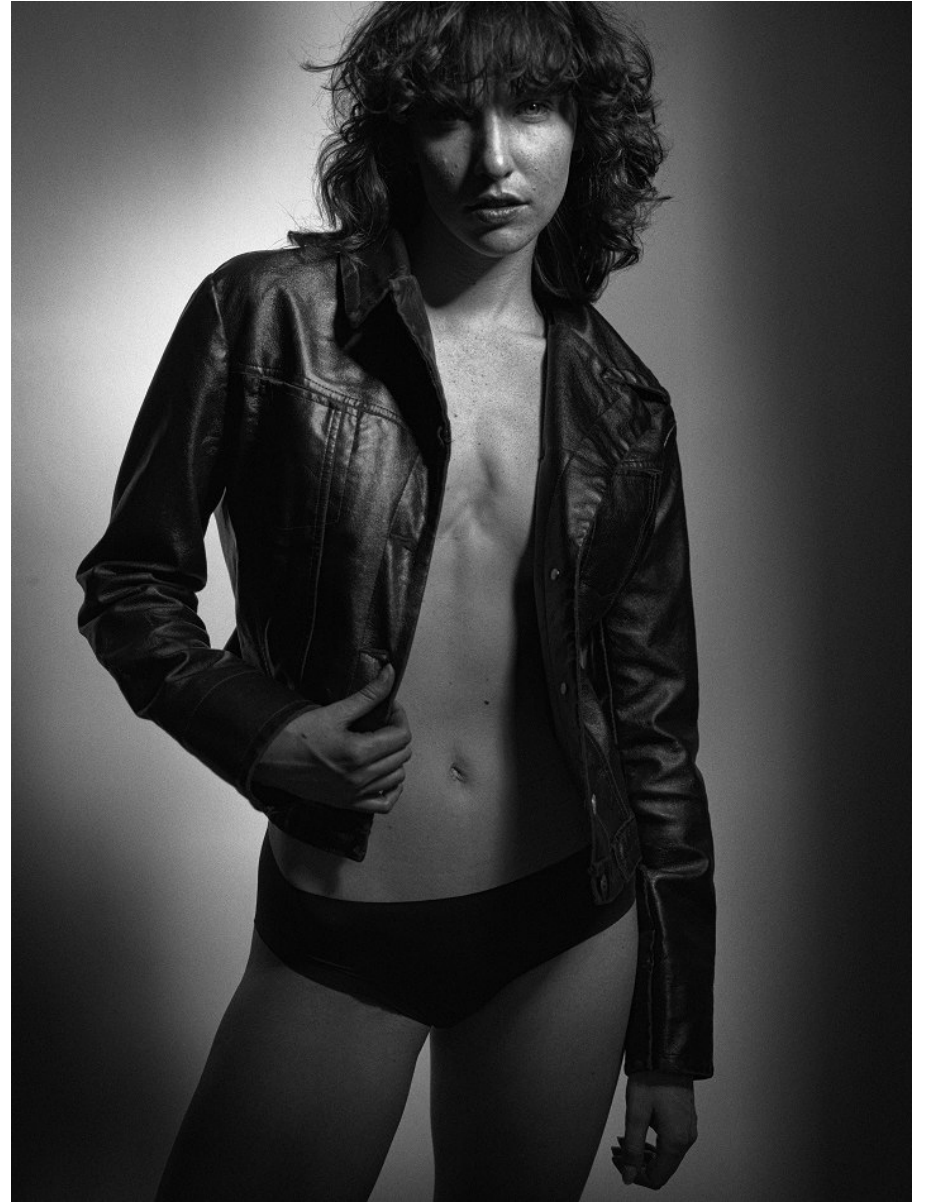

BOSS MODELS

JOHANNESBURG

MIECKE VENTER

Height: 175cm Bust: 83cm Waist: 62cm Hips: 94cm Shoe: 6 UK Hair: Red Eyes: Blue

BOSS MODELS

JOHANNESBURG

MIECKE VENTER

Height: 175cm Bust: 83cm Waist: 62cm Hips: 94cm Shoe: 6 UK Hair: Red Eyes: Blue