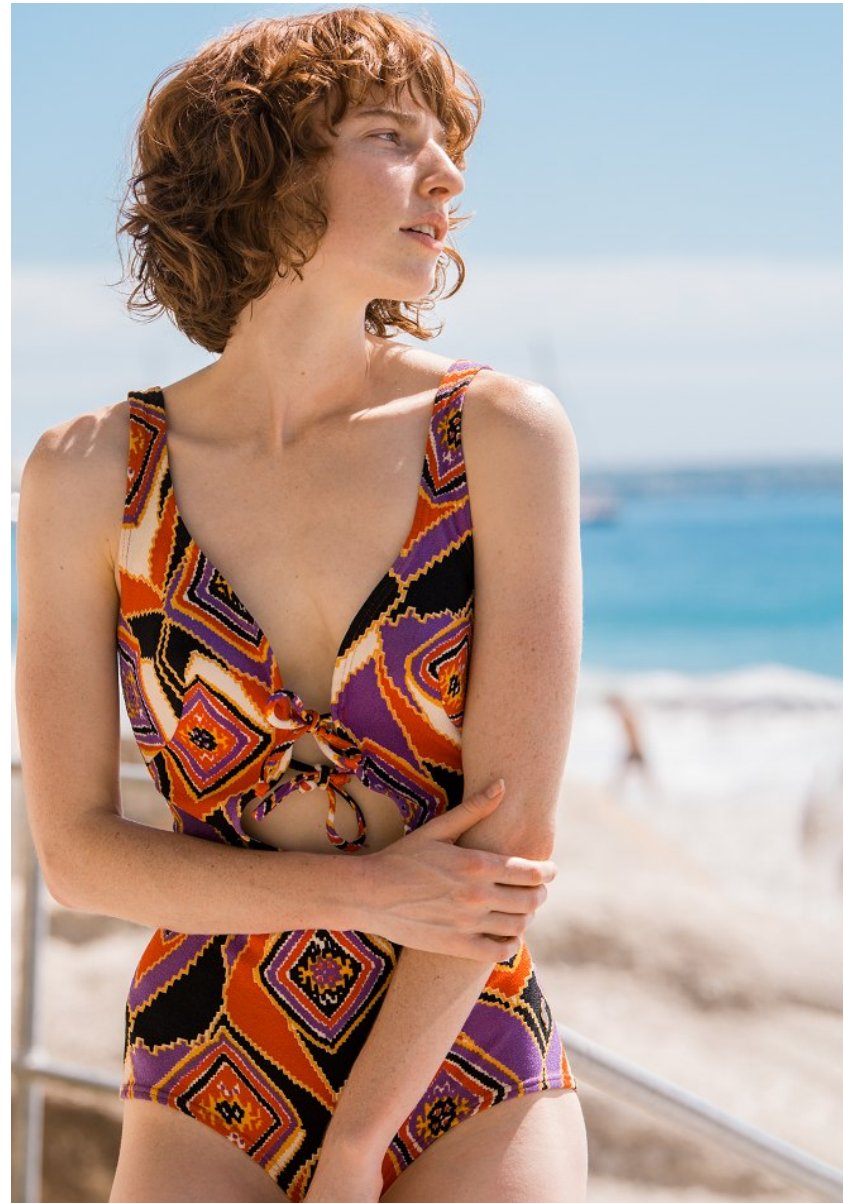

BOSS MODELS

JOHANNESBURG

MIECKE VENTER

Height: 175cm Bust: 83cm Waist: 62cm Hips: 94cm Shoe: 6 UK Hair: Red Eyes: Blue

BOSS MODELS

JOHANNESBURG

MIECKE VENTER

Height: 175cm Bust: 83cm Waist: 62cm Hips: 94cm Shoe: 6 UK Hair: Red Eyes: Blue