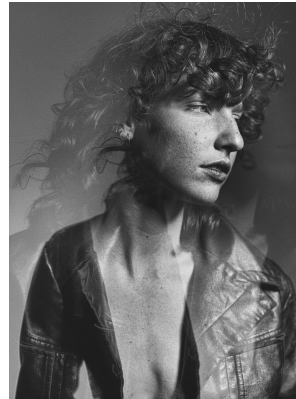

BOSS MODELS

JOHANNESBURG

MIECKE VENTER

Height: 175cm Bust: 83cm Waist: 62cm Hips: 94cm Shoe: 6 UK Hair: Red Eyes: Blue

BOSS MODELS

JOHANNESBURG

MIECKE VENTER

Height: 175cm Bust: 83cm Waist: 62cm Hips: 94cm Shoe: 6 UK Hair: Red Eyes: Blue

BOSS MODELS

JOHANNESBURG

MIECKE VENTER

Height: 175cm Bust: 83cm Waist: 62cm Hips: 94cm Shoe: 6 UK Hair: Red Eyes: Blue