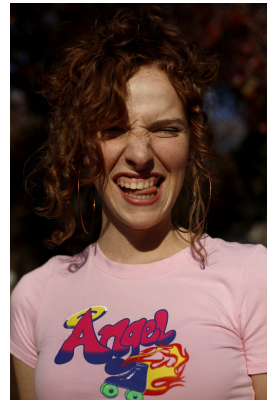

BOSS MODELS

JOHANNESBURG

MIECKE VENTER

Height: 175cm Bust: 83cm Waist: 62cm Hips: 94cm Shoe: 6 UK Hair: Red Eyes: Blue