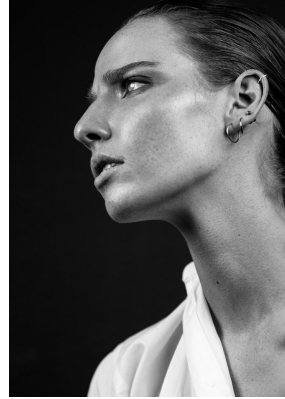

# BOSS MODELS

JOHANNESBURG

## MIECKE VENTER

Height: 175cm Bust: 83cm Waist: 62cm Hips: 94cm Shoe: 6 UK Hair: Red Eyes: Blue