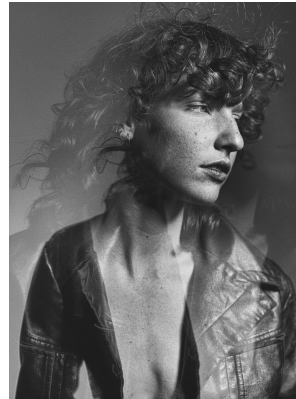

# BOSS MODELS

JOHANNESBURG

## MIECKE VENTER

Height: 175cm Bust: 83cm Waist: 62cm Hips: 94cm Shoe: 6 UK Hair: Red Eyes: Blue