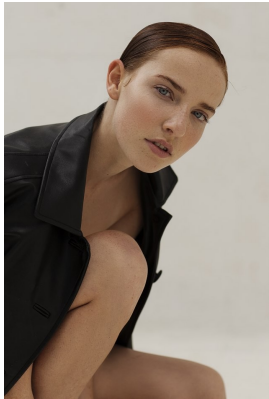

# BOSS MODELS

JOHANNESBURG

## MIECKE VENTER

Height: 175cm Bust: 83cm Waist: 62cm Hips: 94cm Shoe: 6 UK Hair: Red Eyes: Blue