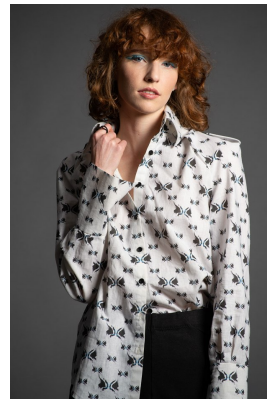

BOSS MODELS

JOHANNESBURG

MIECKE VENTER

Height: 175cm Bust: 83cm Waist: 62cm Hips: 94cm Shoe: 6 UK Hair: Red Eyes: Blue

BOSS MODELS

JOHANNESBURG

MIECKE VENTER

Height: 175cm Bust: 83cm Waist: 62cm Hips: 94cm Shoe: 6 UK Hair: Red Eyes: Blue

BOSS MODELS

JOHANNESBURG

MIECKE VENTER

Height: 175cm Bust: 83cm Waist: 62cm Hips: 94cm Shoe: 6 UK Hair: Red Eyes: Blue