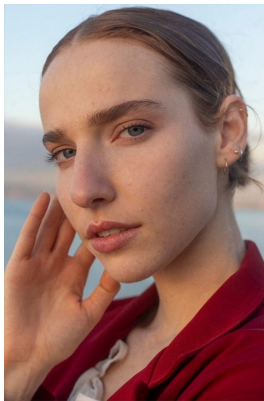

BOSS MODELS

JOHANNESBURG

MIECKE VENTER

Height: 175cm Bust: 83cm Waist: 62cm Hips: 94cm Shoe: 6 UK Hair: Red Eyes: Blue

BOSS MODELS

JOHANNESBURG

MIECKE VENTER

Height: 175cm Bust: 83cm Waist: 62cm Hips: 94cm Shoe: 6 UK Hair: Red Eyes: Blue

BOSS MODELS

JOHANNESBURG

MIECKE VENTER

Height: 175cm Bust: 83cm Waist: 62cm Hips: 94cm Shoe: 6 UK Hair: Red Eyes: Blue