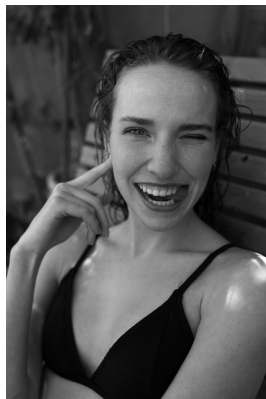

BOSS MODELS

JOHANNESBURG

MIECKE VENTER

Height: 175cm Bust: 83cm Waist: 62cm Hips: 94cm Shoe: 6 UK Hair: Red Eyes: Blue

BOSS MODELS

JOHANNESBURG

MIECKE VENTER

Height: 175cm Bust: 83cm Waist: 62cm Hips: 94cm Shoe: 6 UK Hair: Red Eyes: Blue

BOSS MODELS

JOHANNESBURG

MIECKE VENTER

Height: 175cm Bust: 83cm Waist: 62cm Hips: 94cm Shoe: 6 UK Hair: Red Eyes: Blue