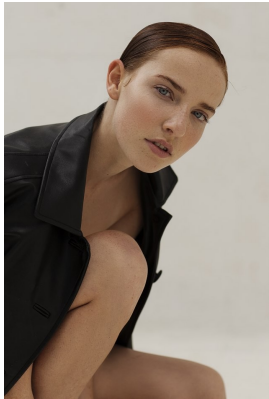

BOSS MODELS

JOHANNESBURG

MIECKE VENTER

Height: 175cm Bust: 83cm Waist: 62cm Hips: 94cm Shoe: 6 UK Hair: Red Eyes: Blue

BOSS MODELS

JOHANNESBURG

MIECKE VENTER

Height: 175cm Bust: 83cm Waist: 62cm Hips: 94cm Shoe: 6 UK Hair: Red Eyes: Blue

BOSS MODELS

JOHANNESBURG

MIECKE VENTER

Height: 175cm Bust: 83cm Waist: 62cm Hips: 94cm Shoe: 6 UK Hair: Red Eyes: Blue