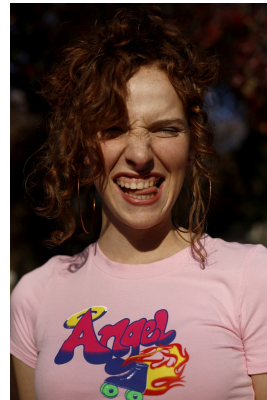

BOSS MODELS

JOHANNESBURG

MIECKE VENTER

Height: 175cm Bust: 83cm Waist: 62cm Hips: 94cm Shoe: 6 UK Hair: Red Eyes: Blue

BOSS MODELS

JOHANNESBURG

MIECKE VENTER

Height: 175cm Bust: 83cm Waist: 62cm Hips: 94cm Shoe: 6 UK Hair: Red Eyes: Blue

BOSS MODELS

JOHANNESBURG

MIECKE VENTER

Height: 175cm Bust: 83cm Waist: 62cm Hips: 94cm Shoe: 6 UK Hair: Red Eyes: Blue