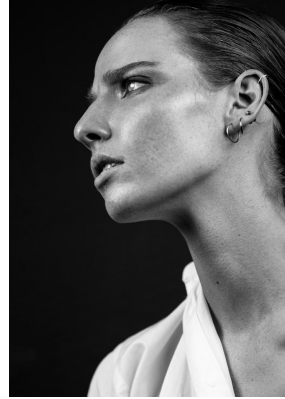

BOSS MODELS

JOHANNESBURG

MIECKE VENTER

Height: 175cm Bust: 83cm Waist: 62cm Hips: 94cm Shoe: 6 UK Hair: Red Eyes: Blue

BOSS MODELS

JOHANNESBURG

MIECKE VENTER

Height: 175cm Bust: 83cm Waist: 62cm Hips: 94cm Shoe: 6 UK Hair: Red Eyes: Blue

BOSS MODELS

JOHANNESBURG

MIECKE VENTER

Height: 175cm Bust: 83cm Waist: 62cm Hips: 94cm Shoe: 6 UK Hair: Red Eyes: Blue