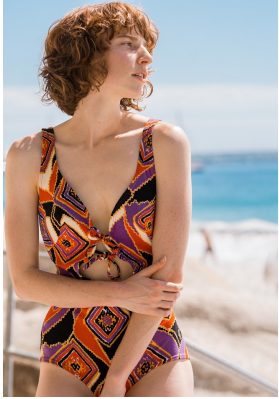

BOSS MODELS

JOHANNESBURG

MIECKE VENTER

Height: 175cm Bust: 83cm Waist: 62cm Hips: 94cm Shoe: 6 UK Hair: Red Eyes: Blue