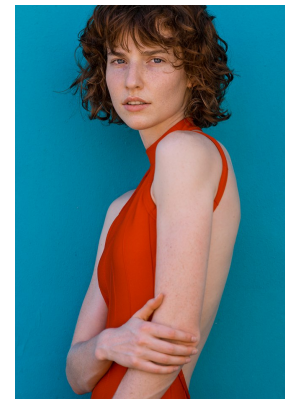

# BOSS MODELS

JOHANNESBURG

## MIECKE VENTER

Height: 175cm Bust: 83cm Waist: 62cm Hips: 94cm Shoe: 6 UK Hair: Red Eyes: Blue