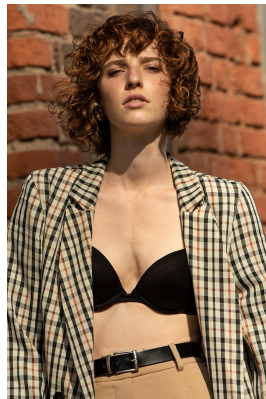

BOSS MODELS

JOHANNESBURG

MIECKE VENTER

Height: 175cm Bust: 83cm Waist: 62cm Hips: 94cm Shoe: 6 UK Hair: Red Eyes: Blue

BOSS MODELS

JOHANNESBURG

MIECKE VENTER

Height: 175cm Bust: 83cm Waist: 62cm Hips: 94cm Shoe: 6 UK Hair: Red Eyes: Blue

BOSS MODELS

JOHANNESBURG

MIECKE VENTER

Height: 175cm Bust: 83cm Waist: 62cm Hips: 94cm Shoe: 6 UK Hair: Red Eyes: Blue