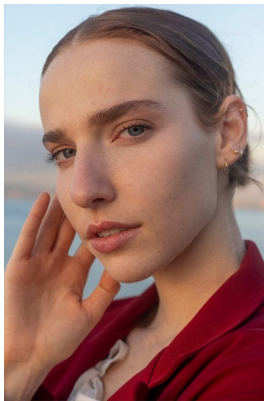

BOSS MODELS

JOHANNESBURG

MIECKE VENTER

Height: 175cm Bust: 83cm Waist: 62cm Hips: 94cm Shoe: 6 UK Hair: Red Eyes: Blue