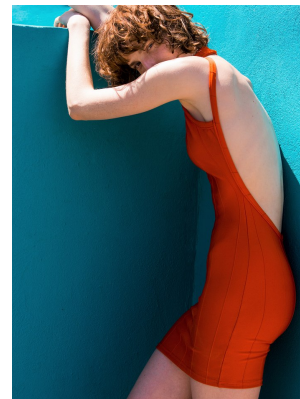

BOSS MODELS

JOHANNESBURG

MIECKE VENTER

Height: 175cm Bust: 83cm Waist: 62cm Hips: 94cm Shoe: 6 UK Hair: Red Eyes: Blue

BOSS MODELS

JOHANNESBURG

MIECKE VENTER

Height: 175cm Bust: 83cm Waist: 62cm Hips: 94cm Shoe: 6 UK Hair: Red Eyes: Blue

BOSS MODELS

JOHANNESBURG

MIECKE VENTER

Height: 175cm Bust: 83cm Waist: 62cm Hips: 94cm Shoe: 6 UK Hair: Red Eyes: Blue