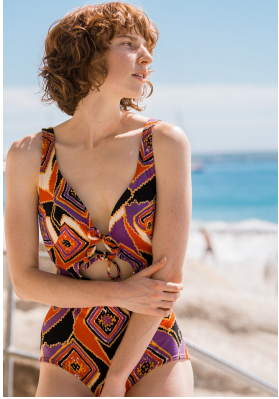

BOSS MODELS

JOHANNESBURG

MIECKE VENTER

Height: 175cm Bust: 83cm Waist: 62cm Hips: 94cm Shoe: 6 UK Hair: Red Eyes: Blue

BOSS MODELS

JOHANNESBURG

MIECKE VENTER

Height: 175cm Bust: 83cm Waist: 62cm Hips: 94cm Shoe: 6 UK Hair: Red Eyes: Blue

BOSS MODELS

JOHANNESBURG

MIECKE VENTER

Height: 175cm Bust: 83cm Waist: 62cm Hips: 94cm Shoe: 6 UK Hair: Red Eyes: Blue