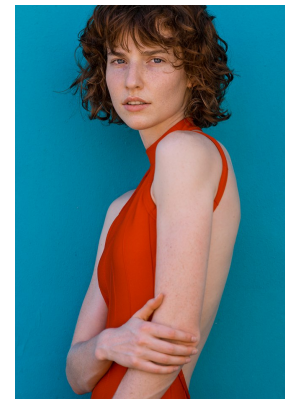

BOSS MODELS

JOHANNESBURG

MIECKE VENTER

Height: 175cm Bust: 83cm Waist: 62cm Hips: 94cm Shoe: 6 UK Hair: Red Eyes: Blue

BOSS MODELS

JOHANNESBURG

MIECKE VENTER

Height: 175cm Bust: 83cm Waist: 62cm Hips: 94cm Shoe: 6 UK Hair: Red Eyes: Blue

BOSS MODELS

JOHANNESBURG

MIECKE VENTER

Height: 175cm Bust: 83cm Waist: 62cm Hips: 94cm Shoe: 6 UK Hair: Red Eyes: Blue