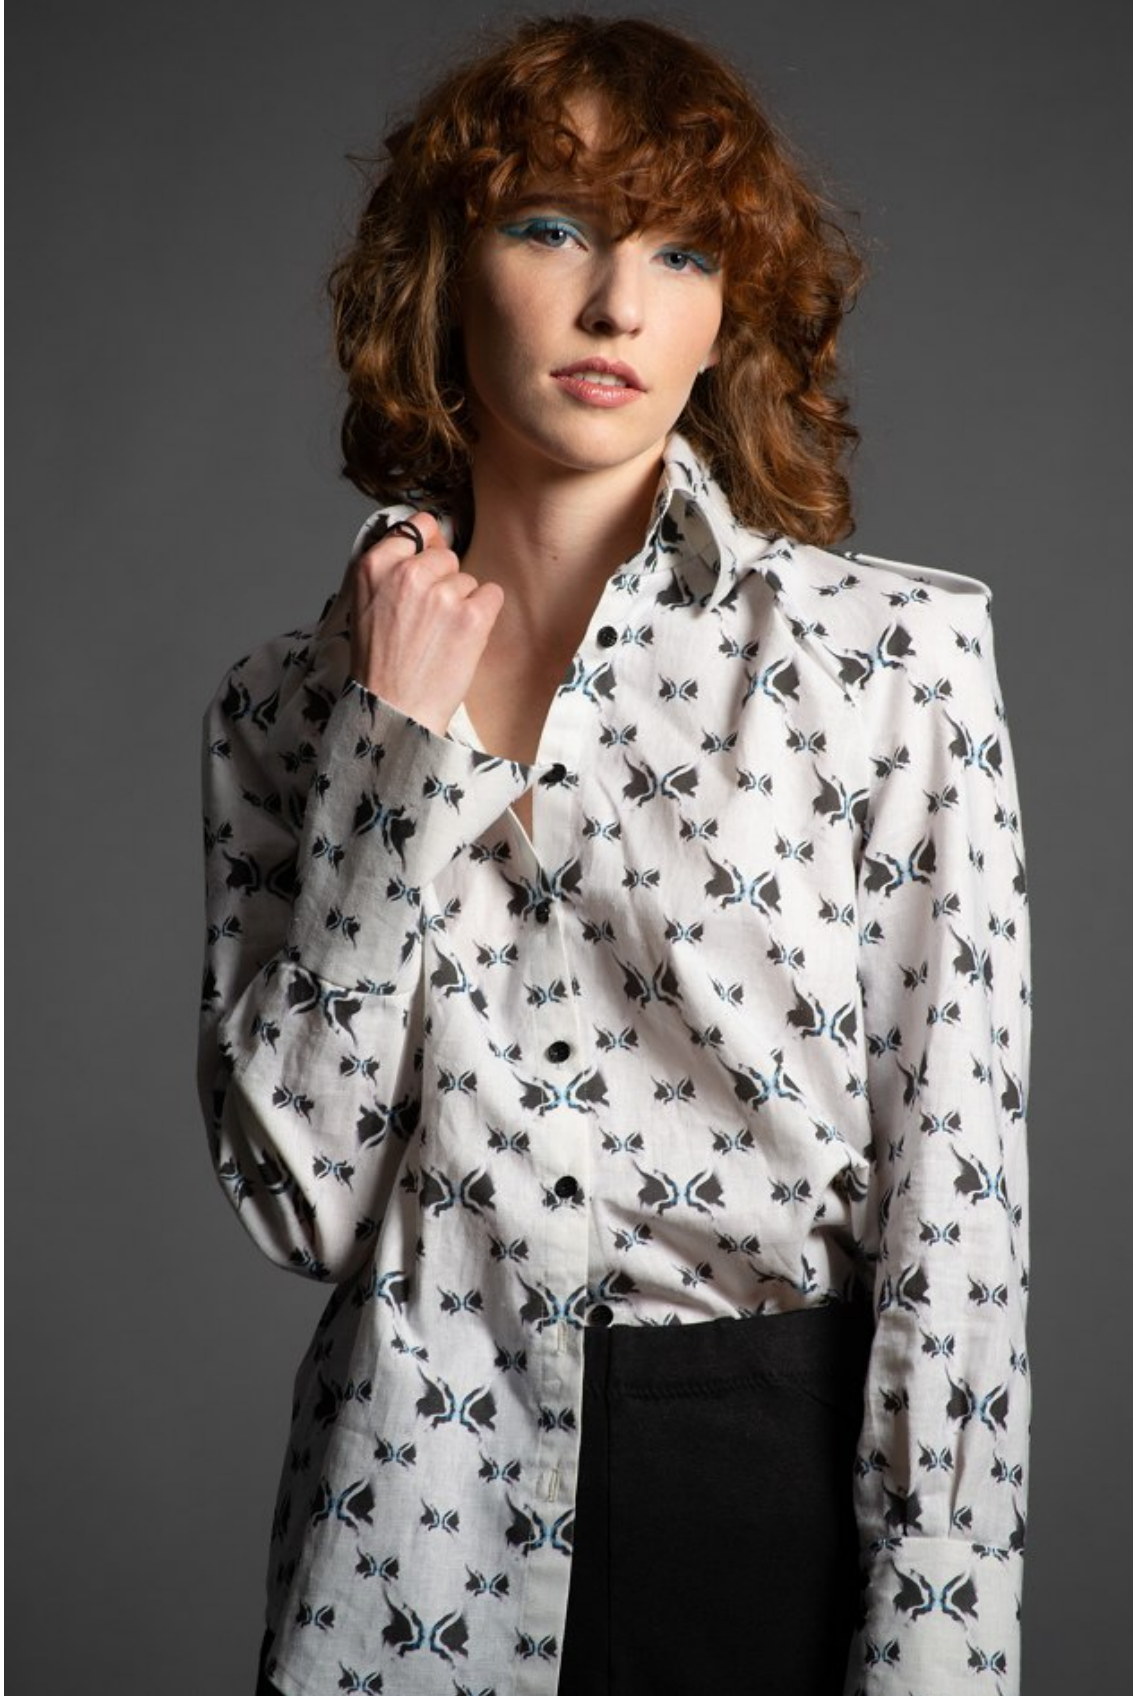

BOSS MODELS

JOHANNESBURG

MIECKE VENTER

Height: 175cm Bust: 83cm Waist: 62cm Hips: 94cm Shoe: 6 UK Hair: Red Eyes: Blue

BOSS MODELS

JOHANNESBURG

MIECKE VENTER

Height: 175cm Bust: 83cm Waist: 62cm Hips: 94cm Shoe: 6 UK Hair: Red Eyes: Blue