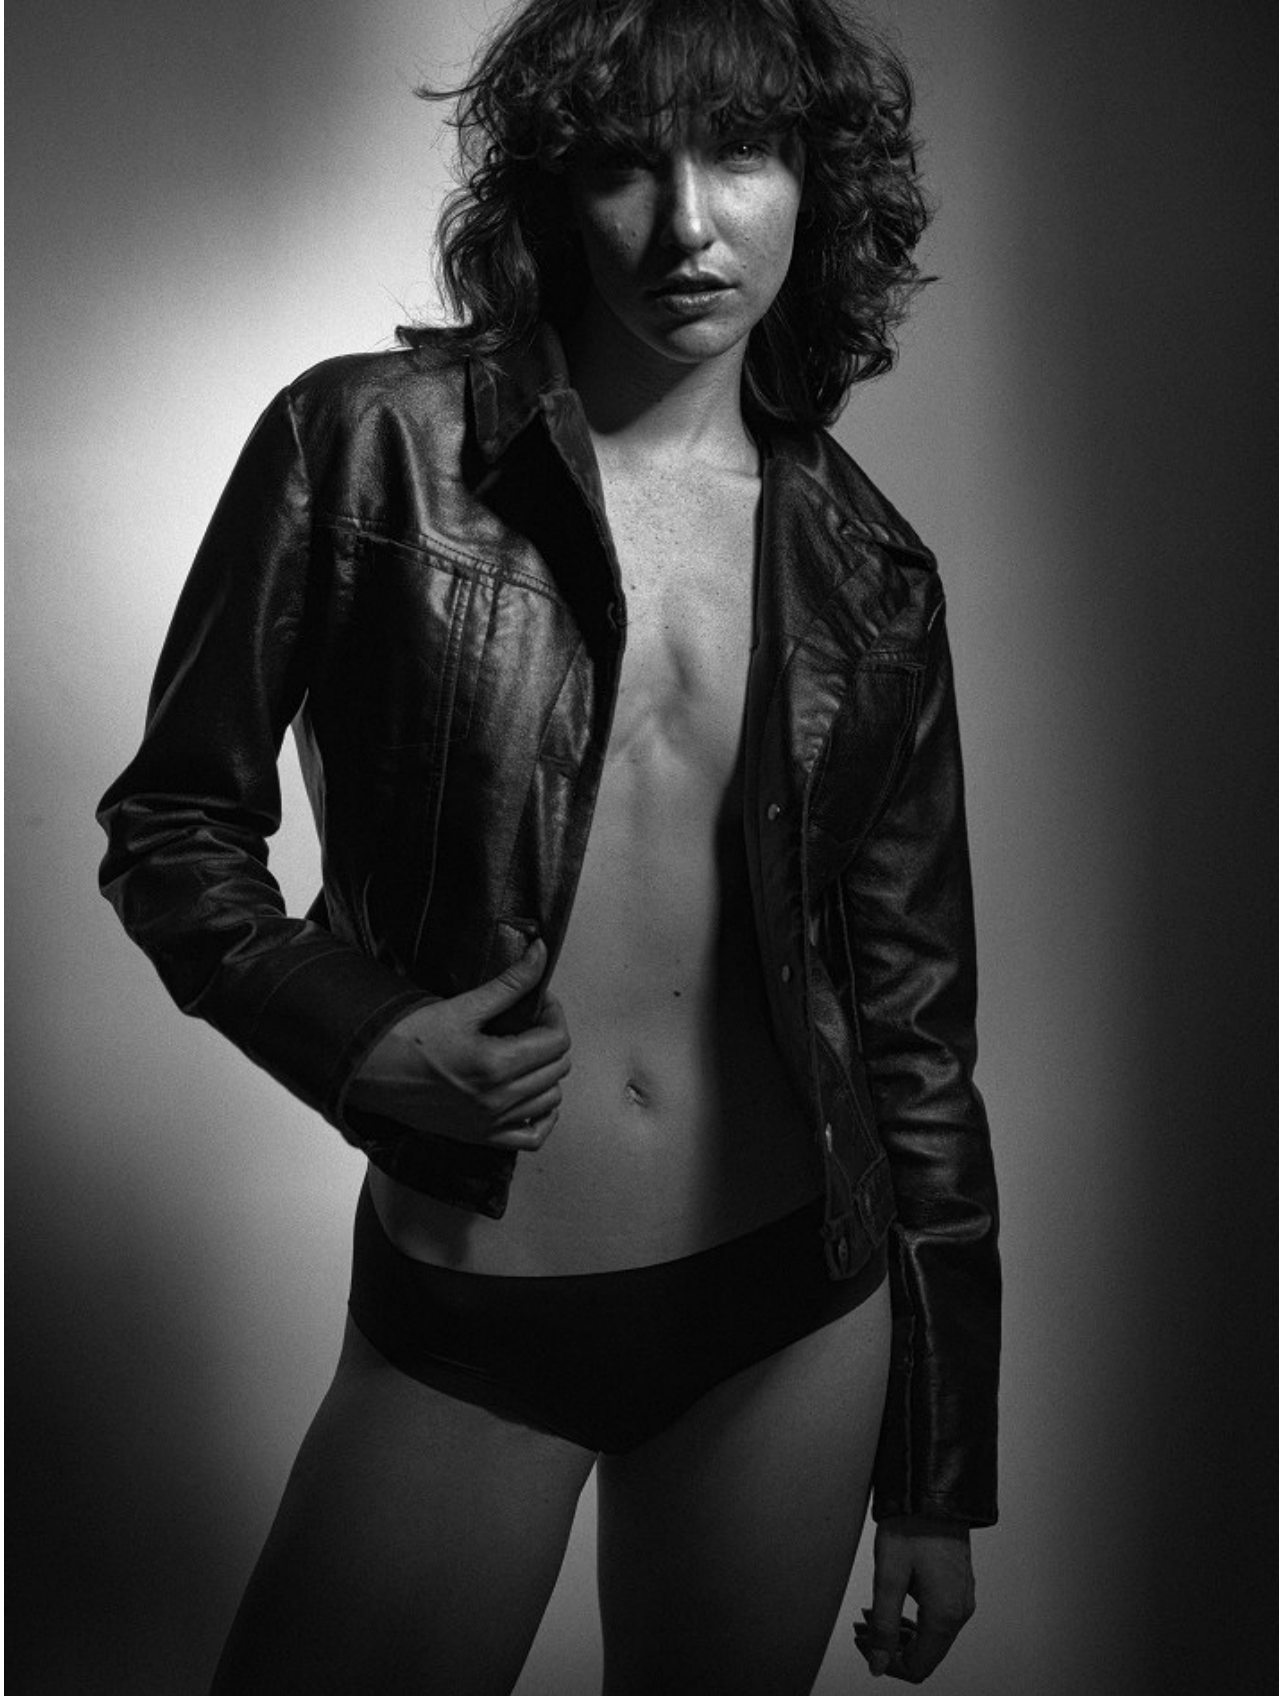

MIECKE VENTER

BOSS MODELS

JOHANNESBURG

Height: 175cm Bust: 83cm Waist: 62cm Hips: 94cm Shoe: 6 UK Hair: Red Eyes: Blue