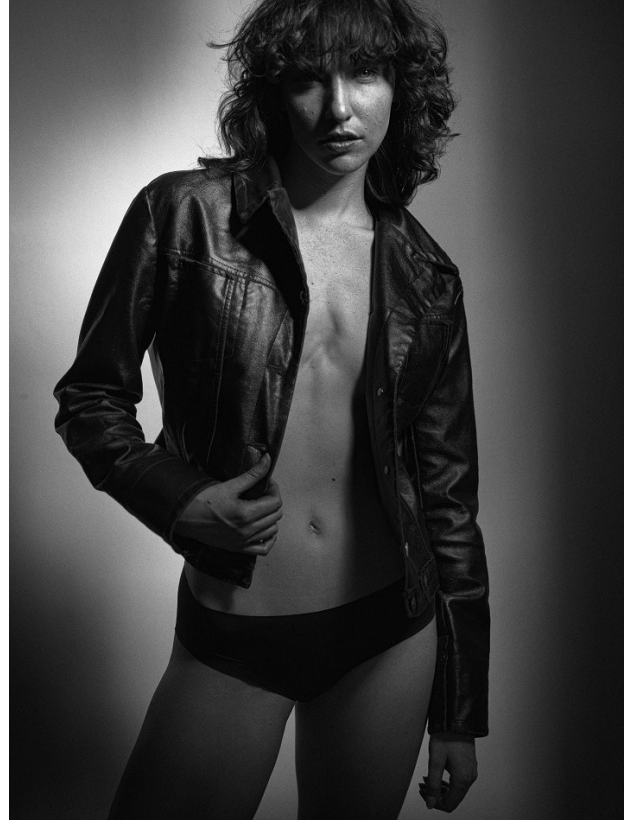

BOSS MODELS

JOHANNESBURG

MIECKE VENTER

Height: 175cm Bust: 83cm Waist: 62cm Hips: 94cm Shoe: 6 UK Hair: Red Eyes: Blue

BOSS MODELS

JOHANNESBURG

MIECKE VENTER

Height: 175cm Bust: 83cm Waist: 62cm Hips: 94cm Shoe: 6 UK Hair: Red Eyes: Blue