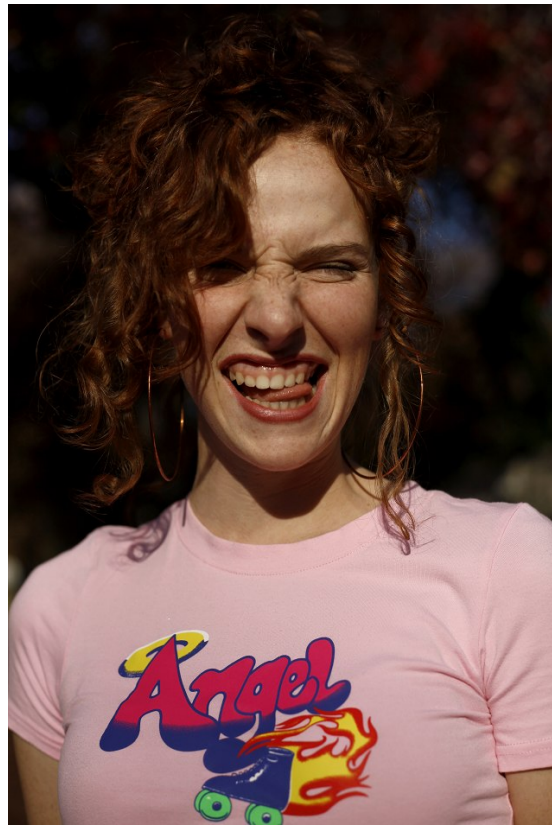

BOSS MODELS

JOHANNESBURG

MIECKE VENTER

Height: 175cm Bust: 83cm Waist: 62cm Hips: 94cm Shoe: 6 UK Hair: Red Eyes: Blue