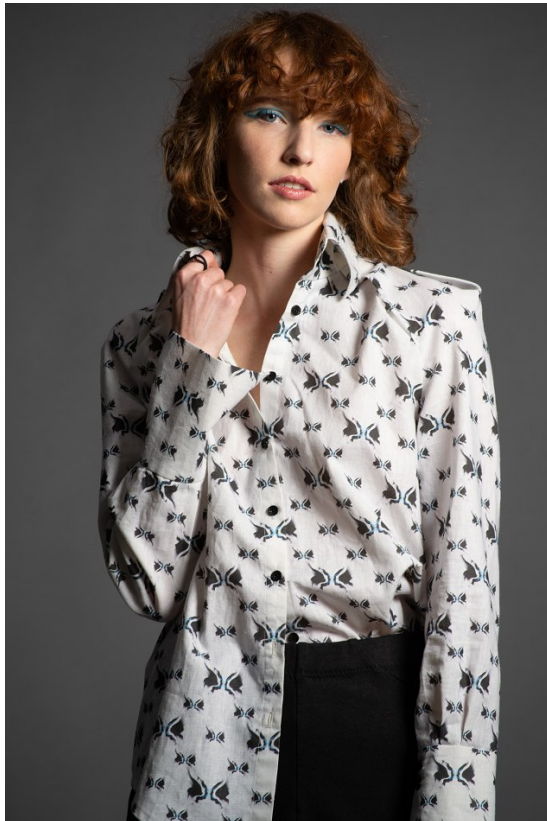

BOSS MODELS

JOHANNESBURG

MIECKE VENTER

Height: 175cm Bust: 83cm Waist: 62cm Hips: 94cm Shoe: 6 UK Hair: Red Eyes: Blue

BOSS MODELS

JOHANNESBURG

MIECKE VENTER

Height: 175cm Bust: 83cm Waist: 62cm Hips: 94cm Shoe: 6 UK Hair: Red Eyes: Blue