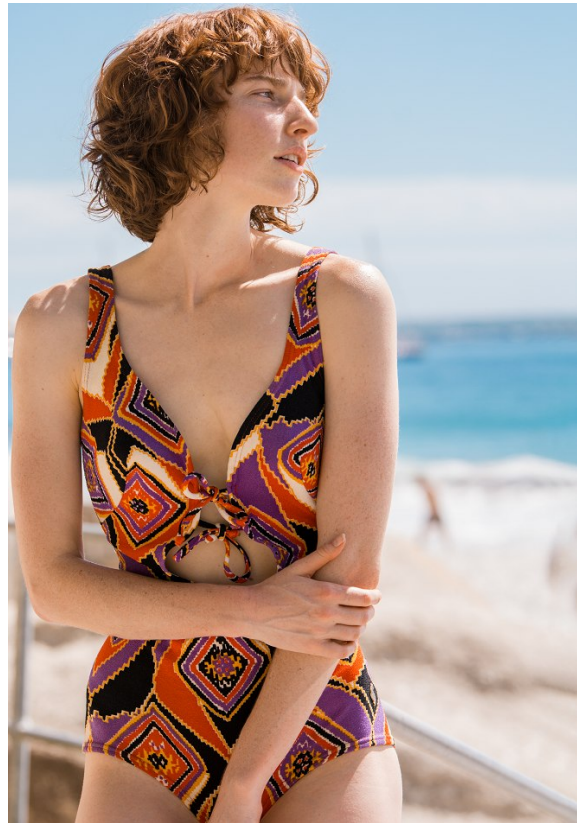

BOSS MODELS

JOHANNESBURG

MIECKE VENTER

Height: 175cm Bust: 83cm Waist: 62cm Hips: 94cm Shoe: 6 UK Hair: Red Eyes: Blue