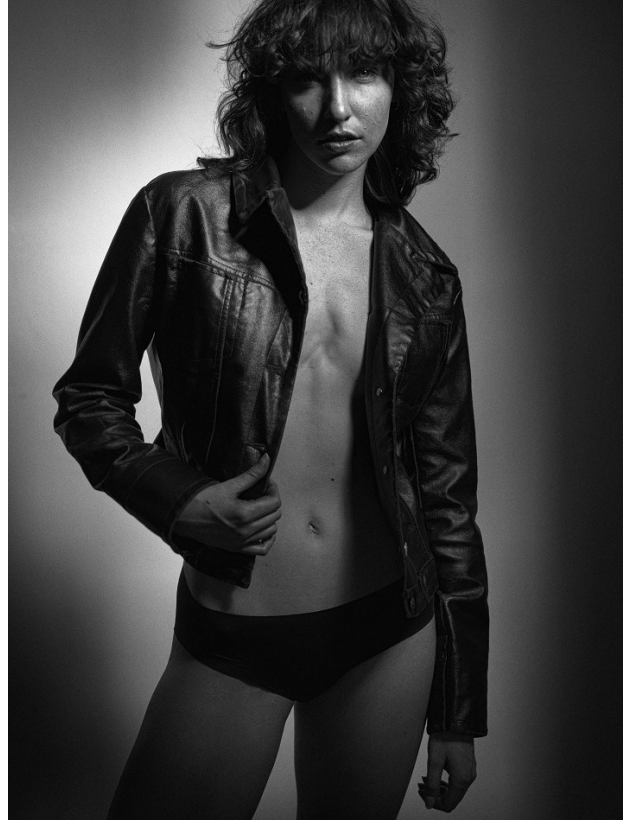

BOSS MODELS

JOHANNESBURG

MIECKE VENTER

Height: 175cm Bust: 83cm Waist: 62cm Hips: 94cm Shoe: 6 UK Hair: Red Eyes: Blue

BOSS MODELS

JOHANNESBURG

MIECKE VENTER

Height: 175cm Bust: 83cm Waist: 62cm Hips: 94cm Shoe: 6 UK Hair: Red Eyes: Blue