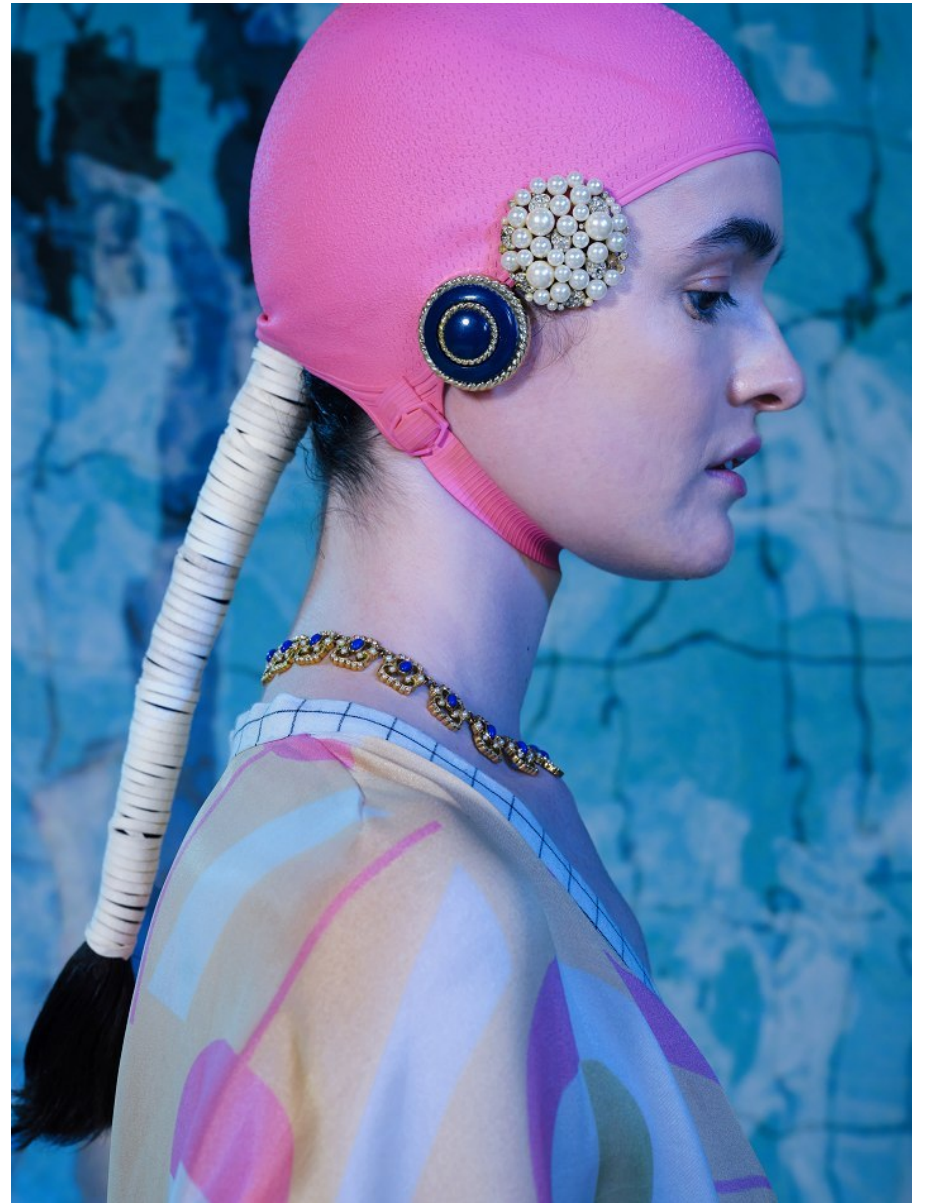

BOSS MODELS

JOHANNESBURG

BELA RUSCONI

Height: 182cm Bust: 86cm Waist: 66cm Hips: 100cm Shoe: 6 UK Hair: Dark Brown Eyes: Hazel