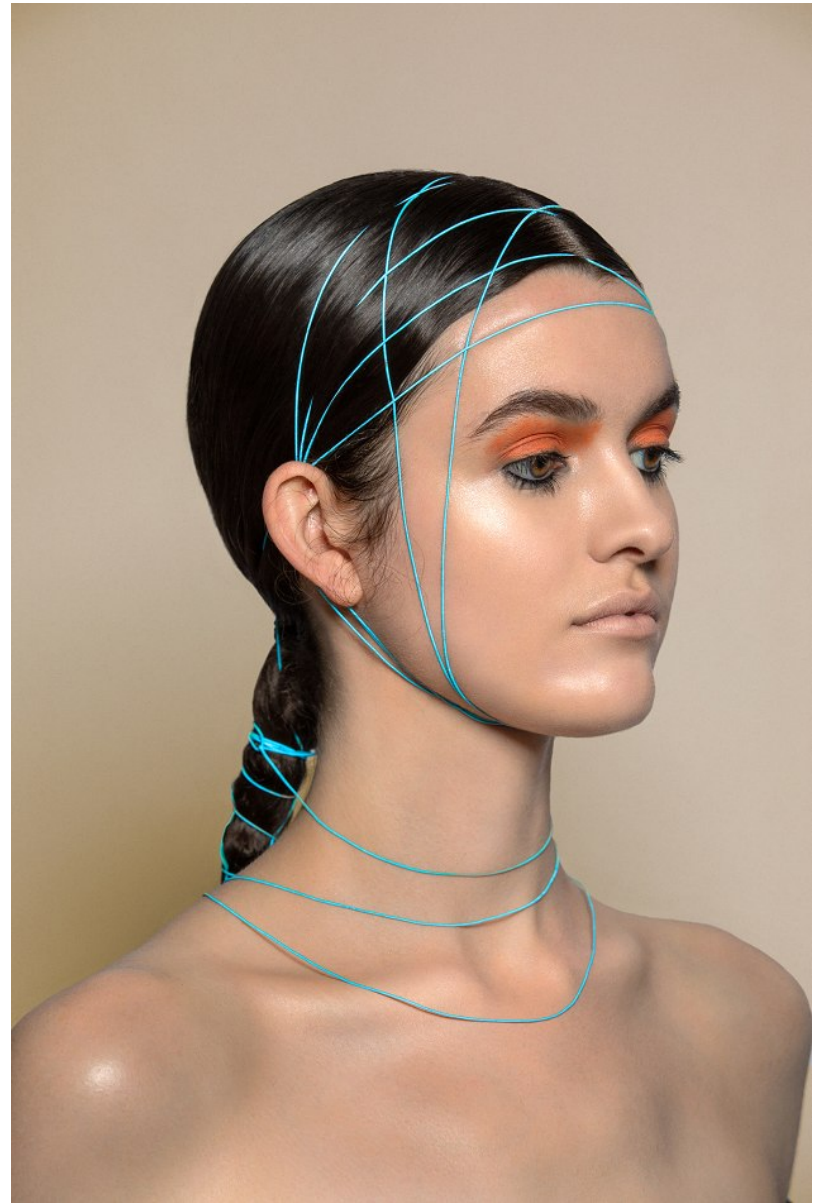

BOSS MODELS

JOHANNESBURG

BELA RUSCONI

Height: 182cm Bust: 86cm Waist: 66cm Hips: 100cm Shoe: 6 UK Hair: Dark Brown Eyes: Hazel