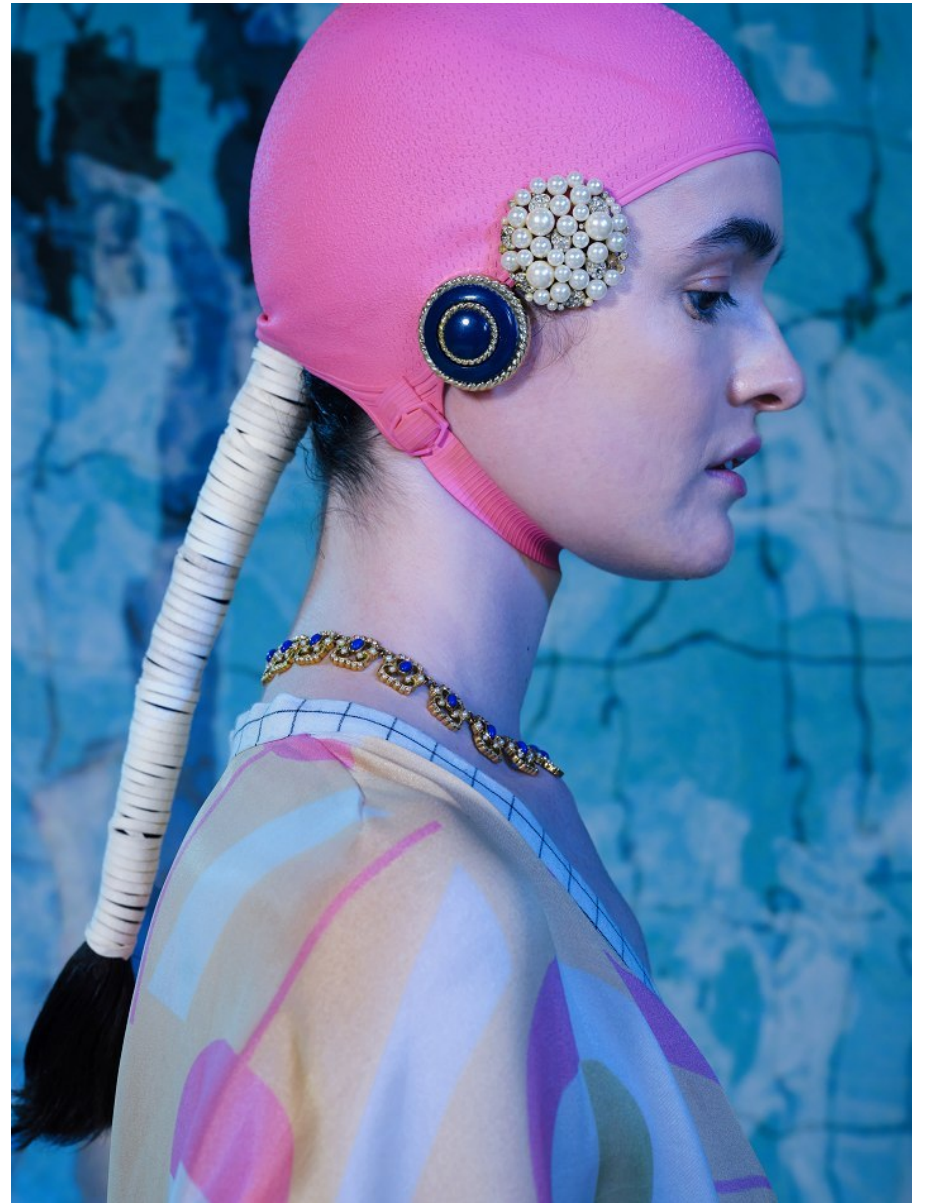

# BOSS MODELS

JOHANNESBURG

**BELA RUSCONI**

Height: 182cm Bust: 86cm Waist: 66cm Hips: 100cm Shoe: 6 UK Hair: Dark Brown Eyes: Hazel

# BOSS MODELS

JOHANNESBURG

BELA RUSCONI

Height: 182cm Bust: 86cm Waist: 66cm Hips: 100cm Shoe: 6 UK Hair: Dark Brown Eyes: Hazel