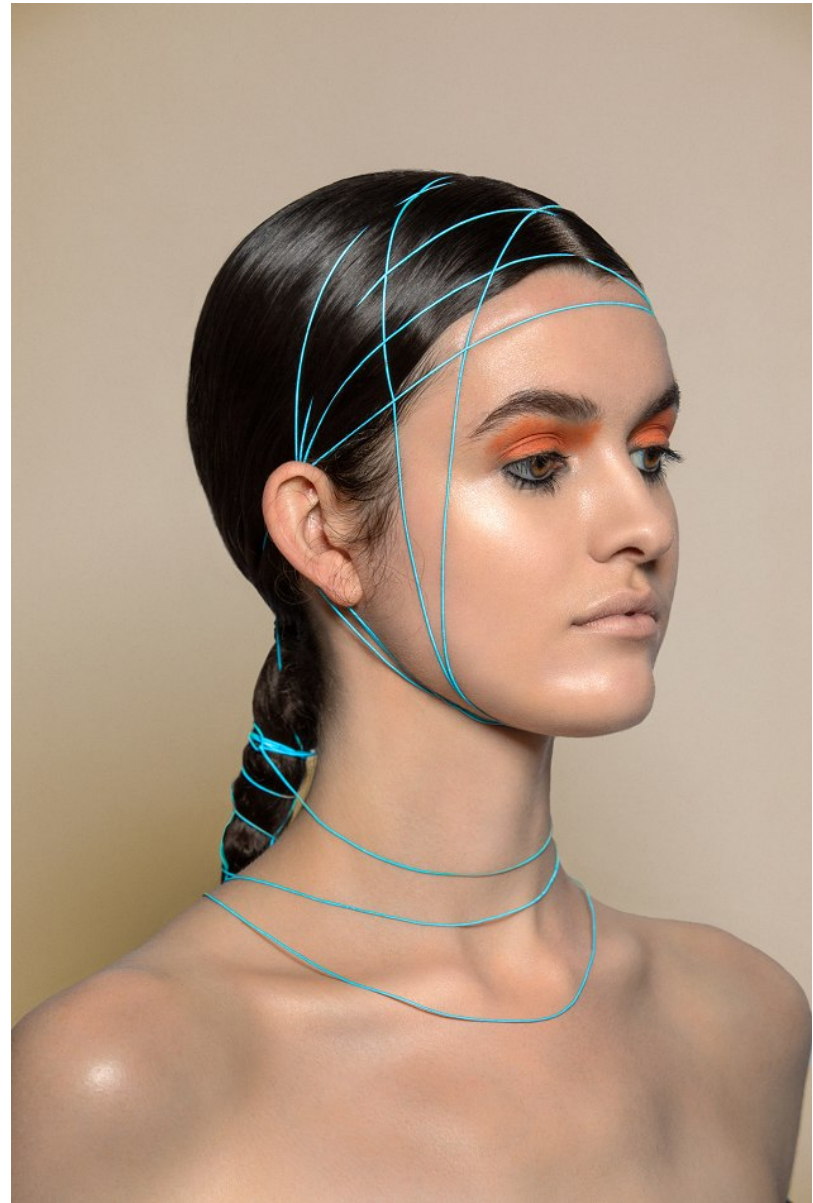

BOSS MODELS

JOHANNESBURG

Height: 182cm Bust: 86cm Waist: 66cm Hips: 100cm Shoe: 6 UK Hair: Dark Brown Eyes: Hazel