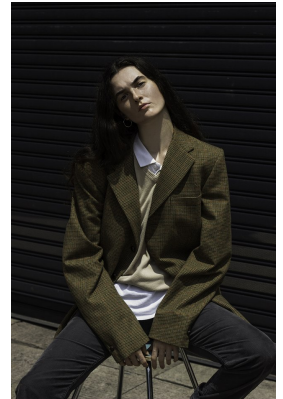

BOSS MODELS

JOHANNESBURG

BELA RUSCONI

Height: 182cm Bust: 86cm Waist: 66cm Hips: 100cm Shoe: 6 UK Hair: Dark Brown Eyes: Hazel

BOSS MODELS

JOHANNESBURG

BELA RUSCONI

Height: 182cm Bust: 86cm Waist: 66cm Hips: 100cm Shoe: 6 UK Hair: Dark Brown Eyes: Hazel

BOSS MODELS

JOHANNESBURG

BELA RUSCONI

Height: 182cm Bust: 86cm Waist: 66cm Hips: 100cm Shoe: 6 UK Hair: Dark Brown Eyes: Hazel