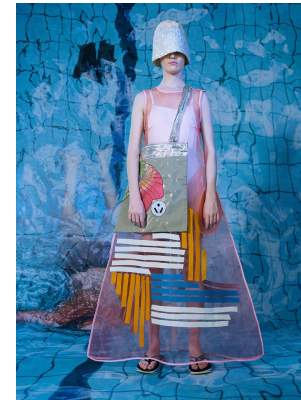

BOSS MODELS

JOHANNESBURG

BELA RUSCONI

Height: 182cm Bust: 86cm Waist: 66cm Hips: 100cm Shoe: 6 UK Hair: Dark Brown Eyes: Hazel

BOSS MODELS

JOHANNESBURG

BELA RUSCONI

Height: 182cm Bust: 86cm Waist: 66cm Hips: 100cm Shoe: 6 UK Hair: Dark Brown Eyes: Hazel

BOSS MODELS

JOHANNESBURG

BELA RUSCONI

Height: 182cm Bust: 86cm Waist: 66cm Hips: 100cm Shoe: 6 UK Hair: Dark Brown Eyes: Hazel