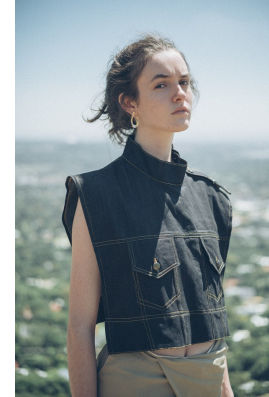

BOSS MODELS

JOHANNESBURG

BELA RUSCONI

Height: 182cm Bust: 86cm Waist: 66cm Hips: 100cm Shoe: 6 UK Hair: Dark Brown Eyes: Hazel

BOSS MODELS

JOHANNESBURG

BELA RUSCONI

Height: 182cm Bust: 86cm Waist: 66cm Hips: 100cm Shoe: 6 UK Hair: Dark Brown Eyes: Hazel

BOSS MODELS

JOHANNESBURG

BELA RUSCONI

Height: 182cm Bust: 86cm Waist: 66cm Hips: 100cm Shoe: 6 UK Hair: Dark Brown Eyes: Hazel