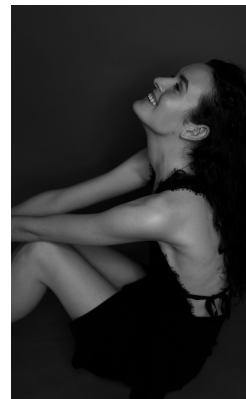

## BELA RUSCONI

Height: 182cm Bust: 86cm Waist: 66cm Hips: 100cm Shoe: 6 UK Hair: Dark Brown Eyes: Hazel

# BOSS MODELS

JOHANNESBURG

BELA RUSCONI

Height: 182cm Bust: 86cm Waist: 66cm Hips: 100cm Shoe: 6 UK Hair: Dark Brown Eyes: Hazel