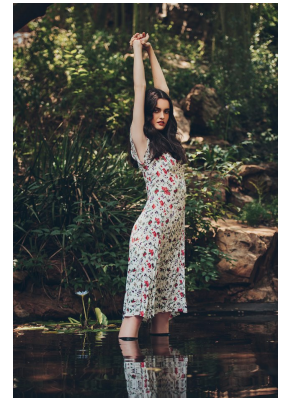

BOSS MODELS

JOHANNESBURG

BELA RUSCONI

Height: 182cm Bust: 86cm Waist: 66cm Hips: 100cm Shoe: 6 UK Hair: Dark Brown Eyes: Hazel

BOSS MODELS

JOHANNESBURG

BELA RUSCONI

Height: 182cm Bust: 86cm Waist: 66cm Hips: 100cm Shoe: 6 UK Hair: Dark Brown Eyes: Hazel

BOSS MODELS

JOHANNESBURG

BELA RUSCONI

Height: 182cm Bust: 86cm Waist: 66cm Hips: 100cm Shoe: 6 UK Hair: Dark Brown Eyes: Hazel