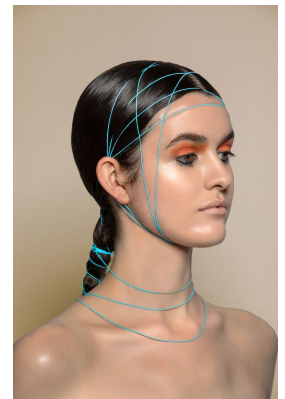

BOSS MODELS

JOHANNESBURG

BELA RUSCONI

Height: 182cm Bust: 86cm Waist: 66cm Hips: 100cm Shoe: 6 UK Hair: Dark Brown Eyes: Hazel

BOSS MODELS

JOHANNESBURG

BELA RUSCONI

Height: 182cm Bust: 86cm Waist: 66cm Hips: 100cm Shoe: 6 UK Hair: Dark Brown Eyes: Hazel

BOSS MODELS

JOHANNESBURG

BELA RUSCONI

Height: 182cm Bust: 86cm Waist: 66cm Hips: 100cm Shoe: 6 UK Hair: Dark Brown Eyes: Hazel