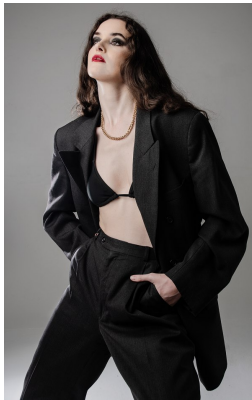

BOSS MODELS

JOHANNESBURG

BELA RUSCONI

Height: 182cm Bust: 86cm Waist: 66cm Hips: 100cm Shoe: 6 UK Hair: Dark Brown Eyes: Hazel

BOSS MODELS

JOHANNESBURG

BELA RUSCONI

Height: 182cm Bust: 86cm Waist: 66cm Hips: 100cm Shoe: 6 UK Hair: Dark Brown Eyes: Hazel

BOSS MODELS

JOHANNESBURG

BELA RUSCONI

Height: 182cm Bust: 86cm Waist: 66cm Hips: 100cm Shoe: 6 UK Hair: Dark Brown Eyes: Hazel