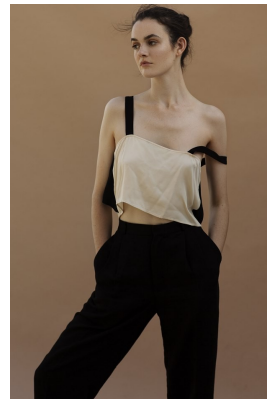

BOSS MODELS

JOHANNESBURG

BELA RUSCONI

Height: 182cm Bust: 86cm Waist: 66cm Hips: 100cm Shoe: 6 UK Hair: Dark Brown Eyes: Hazel

BOSS MODELS

JOHANNESBURG

BELA RUSCONI

Height: 182cm Bust: 86cm Waist: 66cm Hips: 100cm Shoe: 6 UK Hair: Dark Brown Eyes: Hazel

BOSS MODELS

JOHANNESBURG

BELA RUSCONI

Height: 182cm Bust: 86cm Waist: 66cm Hips: 100cm Shoe: 6 UK Hair: Dark Brown Eyes: Hazel