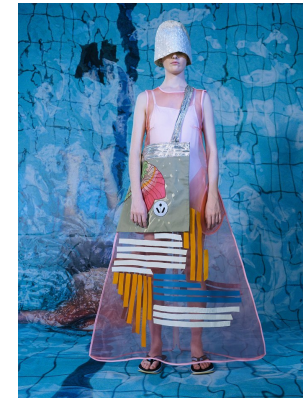

BOSS MODELS

JOHANNESBURG

BELA RUSCONI

Height: 182cm Bust: 86cm Waist: 66cm Hips: 100cm Shoe: 6 UK Hair: Dark Brown Eyes: Hazel

BOSS MODELS

JOHANNESBURG

BELA RUSCONI

Height: 182cm Bust: 86cm Waist: 66cm Hips: 100cm Shoe: 6 UK Hair: Dark Brown Eyes: Hazel

BOSS MODELS

JOHANNESBURG

BELA RUSCONI

Height: 182cm Bust: 86cm Waist: 66cm Hips: 100cm Shoe: 6 UK Hair: Dark Brown Eyes: Hazel