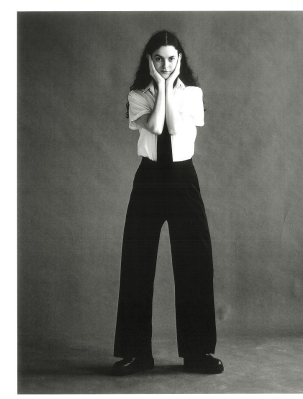

BOSS MODELS

JOHANNESBURG

BELA RUSCONI

Height: 182cm Bust: 86cm Waist: 66cm Hips: 100cm Shoe: 6 UK Hair: Dark Brown Eyes: Hazel

BOSS MODELS

JOHANNESBURG

BELA RUSCONI

Height: 182cm Bust: 86cm Waist: 66cm Hips: 100cm Shoe: 6 UK Hair: Dark Brown Eyes: Hazel

BOSS MODELS

JOHANNESBURG

BELA RUSCONI

Height: 182cm Bust: 86cm Waist: 66cm Hips: 100cm Shoe: 6 UK Hair: Dark Brown Eyes: Hazel