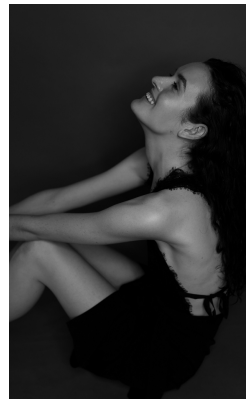

BOSS MODELS

JOHANNESBURG

BELA RUSCONI

Height: 182cm Bust: 86cm Waist: 66cm Hips: 100cm Shoe: 6 UK Hair: Dark Brown Eyes: Hazel

BOSS MODELS

JOHANNESBURG

BELA RUSCONI

Height: 182cm Bust: 86cm Waist: 66cm Hips: 100cm Shoe: 6 UK Hair: Dark Brown Eyes: Hazel

BOSS MODELS

JOHANNESBURG

BELA RUSCONI

Height: 182cm Bust: 86cm Waist: 66cm Hips: 100cm Shoe: 6 UK Hair: Dark Brown Eyes: Hazel