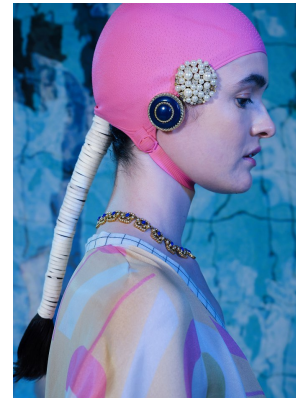

# BOSS MODELS

JOHANNESBURG

## BELA RUSCONI

Height: 182cm Bust: 86cm Waist: 66cm Hips: 100cm Shoe: 6 UK Hair: Dark Brown Eyes: Hazel

# BOSS MODELS

JOHANNESBURG

BELA RUSCONI

Height: 182cm Bust: 86cm Waist: 66cm Hips: 100cm Shoe: 6 UK Hair: Dark Brown Eyes: Hazel