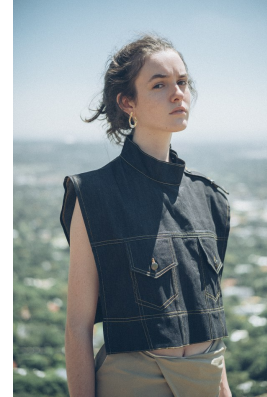

## BELA RUSCONI

Height: 182cm Bust: 86cm Waist: 66cm Hips: 100cm Shoe: 6 UK Hair: Dark Brown Eyes: Hazel

# BOSS MODELS

JOHANNESBURG

BELA RUSCONI

Height: 182cm Bust: 86cm Waist: 66cm Hips: 100cm Shoe: 6 UK Hair: Dark Brown Eyes: Hazel