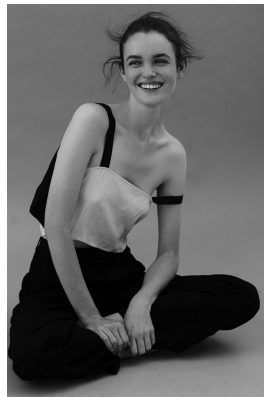

BOSS MODELS

JOHANNESBURG

BELA RUSCONI

Height: 182cm Bust: 86cm Waist: 66cm Hips: 100cm Shoe: 6 UK Hair: Dark Brown Eyes: Hazel

BOSS MODELS

JOHANNESBURG

BELA RUSCONI

Height: 182cm Bust: 86cm Waist: 66cm Hips: 100cm Shoe: 6 UK Hair: Dark Brown Eyes: Hazel

BOSS MODELS

JOHANNESBURG

BELA RUSCONI

Height: 182cm Bust: 86cm Waist: 66cm Hips: 100cm Shoe: 6 UK Hair: Dark Brown Eyes: Hazel