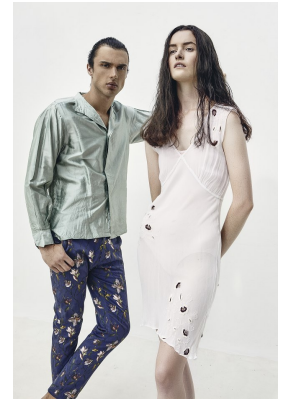

BOSS MODELS

JOHANNESBURG

BELA RUSCONI

Height: 182cm Bust: 86cm Waist: 66cm Hips: 100cm Shoe: 6 UK Hair: Dark Brown Eyes: Hazel

BOSS MODELS

JOHANNESBURG

BELA RUSCONI

Height: 182cm Bust: 86cm Waist: 66cm Hips: 100cm Shoe: 6 UK Hair: Dark Brown Eyes: Hazel

BOSS MODELS

JOHANNESBURG

BELA RUSCONI

Height: 182cm Bust: 86cm Waist: 66cm Hips: 100cm Shoe: 6 UK Hair: Dark Brown Eyes: Hazel