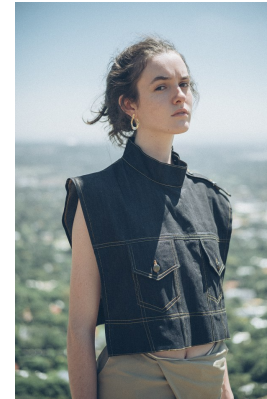

BOSS MODELS

JOHANNESBURG

BELA RUSCONI

Height: 182cm Bust: 86cm Waist: 66cm Hips: 100cm Shoe: 6 UK Hair: Dark Brown Eyes: Hazel

BOSS MODELS

JOHANNESBURG

BELA RUSCONI

Height: 182cm Bust: 86cm Waist: 66cm Hips: 100cm Shoe: 6 UK Hair: Dark Brown Eyes: Hazel

BOSS MODELS

JOHANNESBURG

BELA RUSCONI

Height: 182cm Bust: 86cm Waist: 66cm Hips: 100cm Shoe: 6 UK Hair: Dark Brown Eyes: Hazel