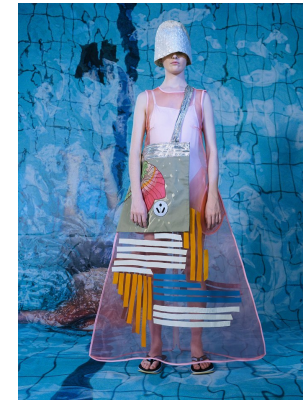

BOSS MODELS

JOHANNESBURG

BELA RUSCONI

Height: 182cm Bust: 86cm Waist: 66cm Hips: 100cm Shoe: 6 UK Hair: Dark Brown Eyes: Hazel

BOSS MODELS

JOHANNESBURG

BELA RUSCONI

Height: 182cm Bust: 86cm Waist: 66cm Hips: 100cm Shoe: 6 UK Hair: Dark Brown Eyes: Hazel

BOSS MODELS

JOHANNESBURG

BELA RUSCONI

Height: 182cm Bust: 86cm Waist: 66cm Hips: 100cm Shoe: 6 UK Hair: Dark Brown Eyes: Hazel