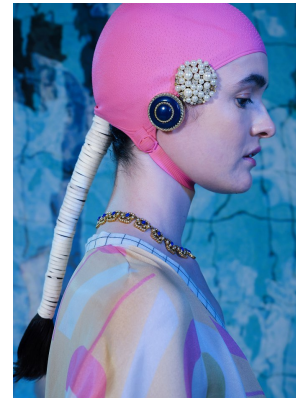

BOSS MODELS

JOHANNESBURG

BELA RUSCONI

Height: 182cm Bust: 86cm Waist: 66cm Hips: 100cm Shoe: 6 UK Hair: Dark Brown Eyes: Hazel

BOSS MODELS

JOHANNESBURG

BELA RUSCONI

Height: 182cm Bust: 86cm Waist: 66cm Hips: 100cm Shoe: 6 UK Hair: Dark Brown Eyes: Hazel

BOSS MODELS

JOHANNESBURG

BELA RUSCONI

Height: 182cm Bust: 86cm Waist: 66cm Hips: 100cm Shoe: 6 UK Hair: Dark Brown Eyes: Hazel