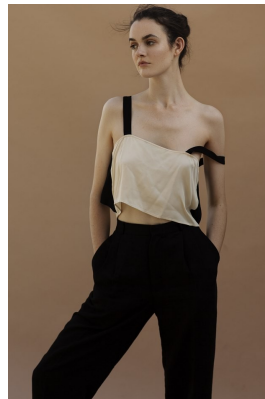

# BOSS MODELS

JOHANNESBURG

## BELA RUSCONI

Height: 182cm Bust: 86cm Waist: 66cm Hips: 100cm Shoe: 6 UK Hair: Dark Brown Eyes: Hazel

# BOSS MODELS

JOHANNESBURG

BELA RUSCONI

Height: 182cm Bust: 86cm Waist: 66cm Hips: 100cm Shoe: 6 UK Hair: Dark Brown Eyes: Hazel