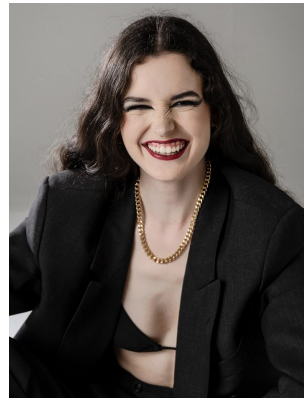

# BOSS MODELS

JOHANNESBURG

## BELA RUSCONI

Height: 182cm Bust: 86cm Waist: 66cm Hips: 100cm Shoe: 6 UK Hair: Dark Brown Eyes: Hazel

# BOSS MODELS

JOHANNESBURG

BELA RUSCONI

Height: 182cm Bust: 86cm Waist: 66cm Hips: 100cm Shoe: 6 UK Hair: Dark Brown Eyes: Hazel