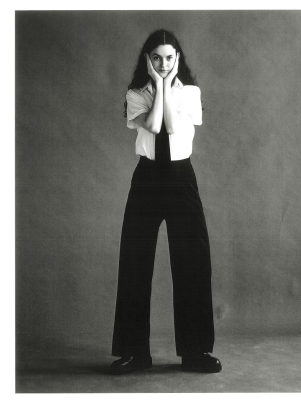

# BOSS MODELS

JOHANNESBURG

## BELA RUSCONI

Height: 182cm Bust: 86cm Waist: 66cm Hips: 100cm Shoe: 6 UK Hair: Dark Brown Eyes: Hazel

# BOSS MODELS

JOHANNESBURG

BELA RUSCONI

Height: 182cm Bust: 86cm Waist: 66cm Hips: 100cm Shoe: 6 UK Hair: Dark Brown Eyes: Hazel