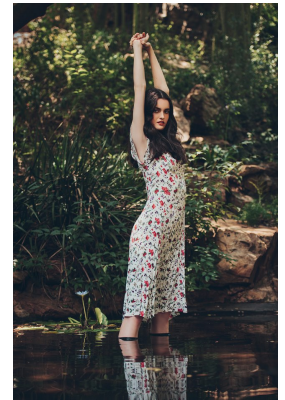

BOSS MODELS

JOHANNESBURG

BELA RUSCONI

Height: 182cm Bust: 86cm Waist: 66cm Hips: 100cm Shoe: 6 UK Hair: Dark Brown Eyes: Hazel

BOSS MODELS

JOHANNESBURG

BELA RUSCONI

Height: 182cm Bust: 86cm Waist: 66cm Hips: 100cm Shoe: 6 UK Hair: Dark Brown Eyes: Hazel

BOSS MODELS

JOHANNESBURG

BELA RUSCONI

Height: 182cm Bust: 86cm Waist: 66cm Hips: 100cm Shoe: 6 UK Hair: Dark Brown Eyes: Hazel