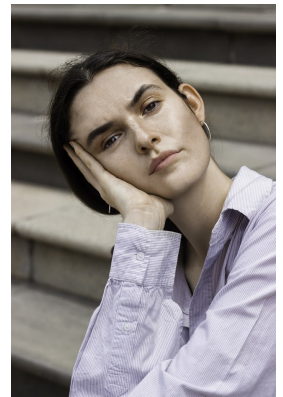

BOSS MODELS

JOHANNESBURG

BELA RUSCONI

Height: 182cm Bust: 86cm Waist: 66cm Hips: 100cm Shoe: 6 UK Hair: Dark Brown Eyes: Hazel

BOSS MODELS

JOHANNESBURG

BELA RUSCONI

Height: 182cm Bust: 86cm Waist: 66cm Hips: 100cm Shoe: 6 UK Hair: Dark Brown Eyes: Hazel

BOSS MODELS

JOHANNESBURG

BELA RUSCONI

Height: 182cm Bust: 86cm Waist: 66cm Hips: 100cm Shoe: 6 UK Hair: Dark Brown Eyes: Hazel