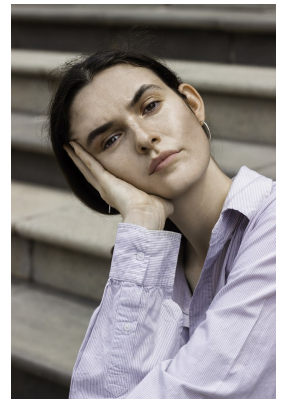

BOSS MODELS

JOHANNESBURG

BELA RUSCONI

Height: 182cm Bust: 86cm Waist: 66cm Hips: 100cm Shoe: 6 UK Hair: Dark Brown Eyes: Hazel

BOSS MODELS

JOHANNESBURG

BELA RUSCONI

Height: 182cm Bust: 86cm Waist: 66cm Hips: 100cm Shoe: 6 UK Hair: Dark Brown Eyes: Hazel

BOSS MODELS

JOHANNESBURG

BELA RUSCONI

Height: 182cm Bust: 86cm Waist: 66cm Hips: 100cm Shoe: 6 UK Hair: Dark Brown Eyes: Hazel