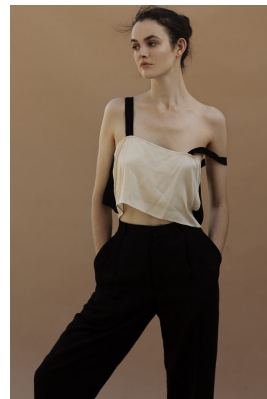

BOSS MODELS

JOHANNESBURG

BELA RUSCONI

Height: 182cm Bust: 86cm Waist: 66cm Hips: 100cm Shoe: 6 UK Hair: Dark Brown Eyes: Hazel

BOSS MODELS

JOHANNESBURG

BELA RUSCONI

Height: 182cm Bust: 86cm Waist: 66cm Hips: 100cm Shoe: 6 UK Hair: Dark Brown Eyes: Hazel

BOSS MODELS

JOHANNESBURG

BELA RUSCONI

Height: 182cm Bust: 86cm Waist: 66cm Hips: 100cm Shoe: 6 UK Hair: Dark Brown Eyes: Hazel