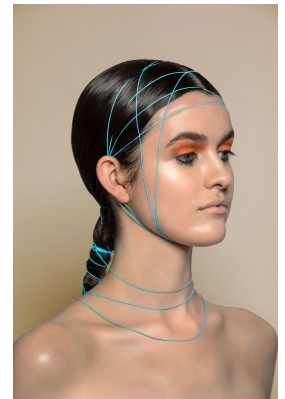

BOSS MODELS

JOHANNESBURG

BELA RUSCONI

Height: 182cm Bust: 86cm Waist: 66cm Hips: 100cm Shoe: 6 UK Hair: Dark Brown Eyes: Hazel

BOSS MODELS

JOHANNESBURG

BELA RUSCONI

Height: 182cm Bust: 86cm Waist: 66cm Hips: 100cm Shoe: 6 UK Hair: Dark Brown Eyes: Hazel

BOSS MODELS

JOHANNESBURG

BELA RUSCONI

Height: 182cm Bust: 86cm Waist: 66cm Hips: 100cm Shoe: 6 UK Hair: Dark Brown Eyes: Hazel