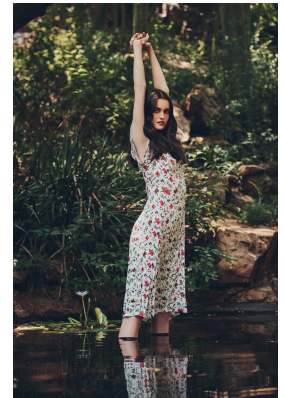

## BELA RUSCONI

Height: 182cm Bust: 86cm Waist: 66cm Hips: 100cm Shoe: 6 UK Hair: Dark Brown Eyes: Hazel

# BOSS MODELS

JOHANNESBURG

BELA RUSCONI

Height: 182cm Bust: 86cm Waist: 66cm Hips: 100cm Shoe: 6 UK Hair: Dark Brown Eyes: Hazel