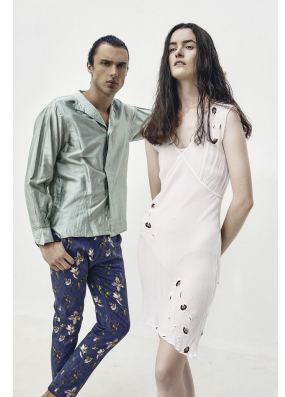

BOSS MODELS

JOHANNESBURG

BELA RUSCONI

Height: 182cm Bust: 86cm Waist: 66cm Hips: 100cm Shoe: 6 UK Hair: Dark Brown Eyes: Hazel

BOSS MODELS

JOHANNESBURG

BELA RUSCONI

Height: 182cm Bust: 86cm Waist: 66cm Hips: 100cm Shoe: 6 UK Hair: Dark Brown Eyes: Hazel

BOSS MODELS

JOHANNESBURG

BELA RUSCONI

Height: 182cm Bust: 86cm Waist: 66cm Hips: 100cm Shoe: 6 UK Hair: Dark Brown Eyes: Hazel