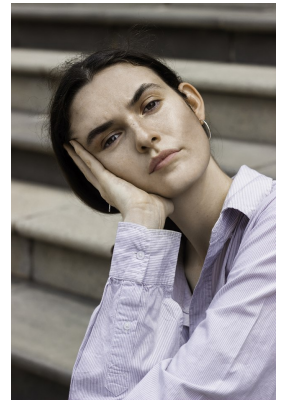

BOSS MODELS

JOHANNESBURG

BELA RUSCONI

Height: 182cm Bust: 86cm Waist: 66cm Hips: 100cm Shoe: 6 UK Hair: Dark Brown Eyes: Hazel