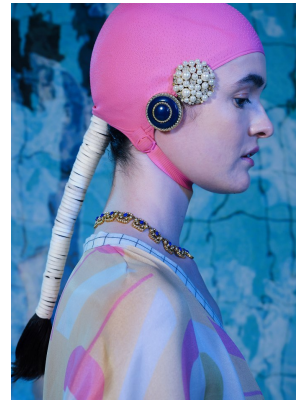

BOSS MODELS

JOHANNESBURG

BELA RUSCONI

Height: 182cm Bust: 86cm Waist: 66cm Hips: 100cm Shoe: 6 UK Hair: Dark Brown Eyes: Hazel

BOSS MODELS

JOHANNESBURG

BELA RUSCONI

Height: 182cm Bust: 86cm Waist: 66cm Hips: 100cm Shoe: 6 UK Hair: Dark Brown Eyes: Hazel

BOSS MODELS

JOHANNESBURG

BELA RUSCONI

Height: 182cm Bust: 86cm Waist: 66cm Hips: 100cm Shoe: 6 UK Hair: Dark Brown Eyes: Hazel