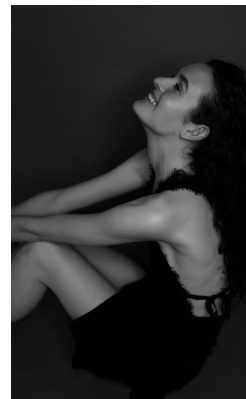

BOSS MODELS

JOHANNESBURG

BELA RUSCONI

Height: 182cm Bust: 86cm Waist: 66cm Hips: 100cm Shoe: 6 UK Hair: Dark Brown Eyes: Hazel

BOSS MODELS

JOHANNESBURG

BELA RUSCONI

Height: 182cm Bust: 86cm Waist: 66cm Hips: 100cm Shoe: 6 UK Hair: Dark Brown Eyes: Hazel

BOSS MODELS

JOHANNESBURG

BELA RUSCONI

Height: 182cm Bust: 86cm Waist: 66cm Hips: 100cm Shoe: 6 UK Hair: Dark Brown Eyes: Hazel