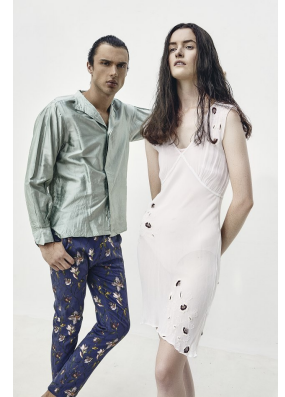

# BOSS MODELS

JOHANNESBURG

## BELA RUSCONI

Height: 182cm Bust: 86cm Waist: 66cm Hips: 100cm Shoe: 6 UK Hair: Dark Brown Eyes: Hazel

# BOSS MODELS

JOHANNESBURG

BELA RUSCONI

Height: 182cm Bust: 86cm Waist: 66cm Hips: 100cm Shoe: 6 UK Hair: Dark Brown Eyes: Hazel