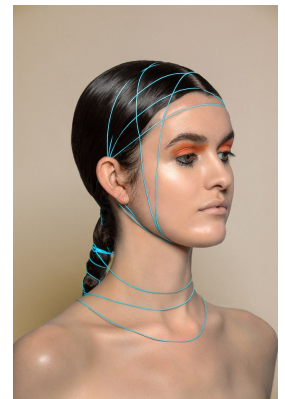

## BELA RUSCONI

Height: 182cm Bust: 86cm Waist: 66cm Hips: 100cm Shoe: 6 UK Hair: Dark Brown Eyes: Hazel

# BOSS MODELS

JOHANNESBURG

BELA RUSCONI

Height: 182cm Bust: 86cm Waist: 66cm Hips: 100cm Shoe: 6 UK Hair: Dark Brown Eyes: Hazel