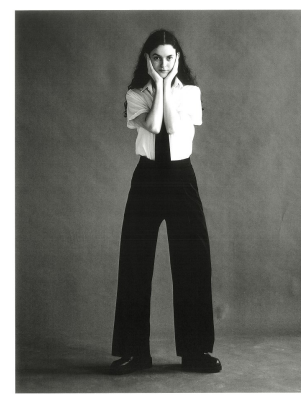

BOSS MODELS

JOHANNESBURG

BELA RUSCONI

Height: 182cm Bust: 86cm Waist: 66cm Hips: 100cm Shoe: 6 UK Hair: Dark Brown Eyes: Hazel

BOSS MODELS

JOHANNESBURG

BELA RUSCONI

Height: 182cm Bust: 86cm Waist: 66cm Hips: 100cm Shoe: 6 UK Hair: Dark Brown Eyes: Hazel

BOSS MODELS

JOHANNESBURG

BELA RUSCONI

Height: 182cm Bust: 86cm Waist: 66cm Hips: 100cm Shoe: 6 UK Hair: Dark Brown Eyes: Hazel