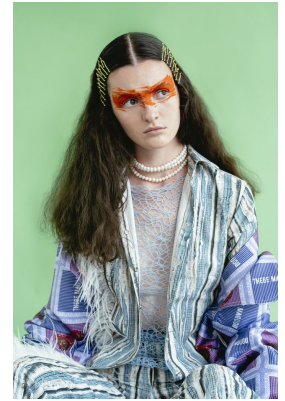

BOSS MODELS

JOHANNESBURG

BELA RUSCONI

Height: 182cm Bust: 86cm Waist: 66cm Hips: 100cm Shoe: 6 UK Hair: Dark Brown Eyes: Hazel

BOSS MODELS

JOHANNESBURG

BELA RUSCONI

Height: 182cm Bust: 86cm Waist: 66cm Hips: 100cm Shoe: 6 UK Hair: Dark Brown Eyes: Hazel

BOSS MODELS

JOHANNESBURG

BELA RUSCONI

Height: 182cm Bust: 86cm Waist: 66cm Hips: 100cm Shoe: 6 UK Hair: Dark Brown Eyes: Hazel