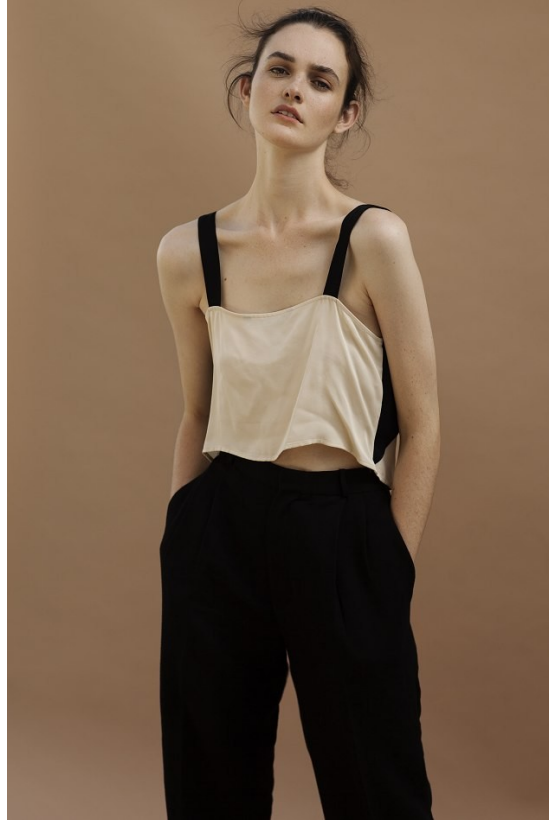

BOSS MODELS

JOHANNESBURG

BELA RUSCONI

Height: 182cm Bust: 86cm Waist: 66cm Hips: 100cm Shoe: 6 UK Hair: Dark Brown Eyes: Hazel

BOSS MODELS

JOHANNESBURG

BELA RUSCONI

Height: 182cm Bust: 86cm Waist: 66cm Hips: 100cm Shoe: 6 UK Hair: Dark Brown Eyes: Hazel