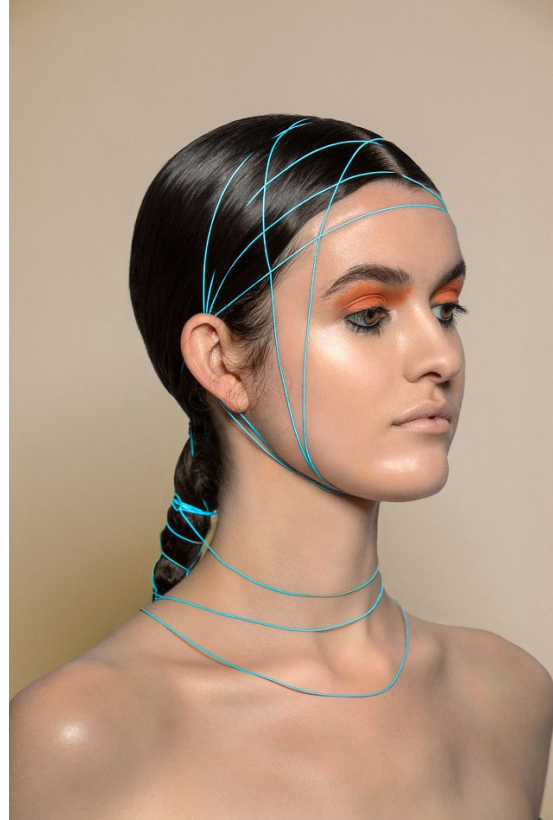

BOSS MODELS

JOHANNESBURG

BELA RUSCONI

Height: 182cm Bust: 86cm Waist: 66cm Hips: 100cm Shoe: 6 UK Hair: Dark Brown Eyes: Hazel