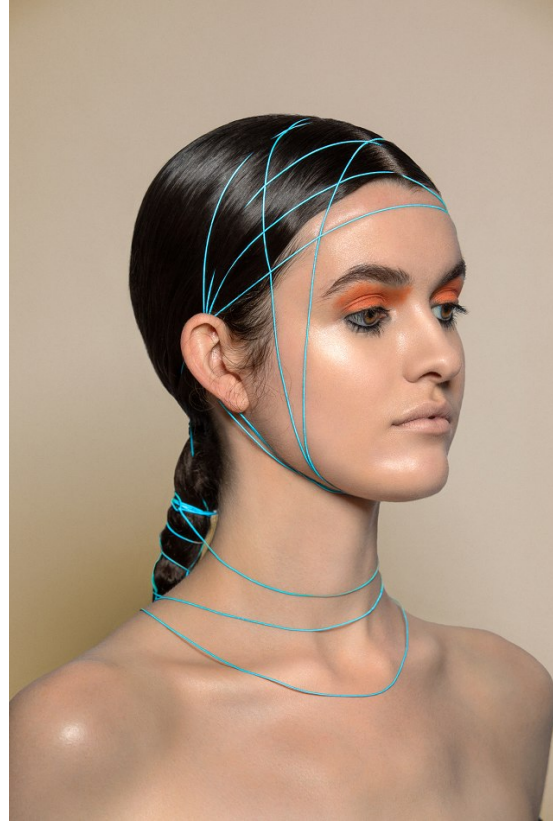

BOSS MODELS

JOHANNESBURG

BELA RUSCONI

Height: 182cm Bust: 86cm Waist: 66cm Hips: 100cm Shoe: 6 UK Hair: Dark Brown Eyes: Hazel