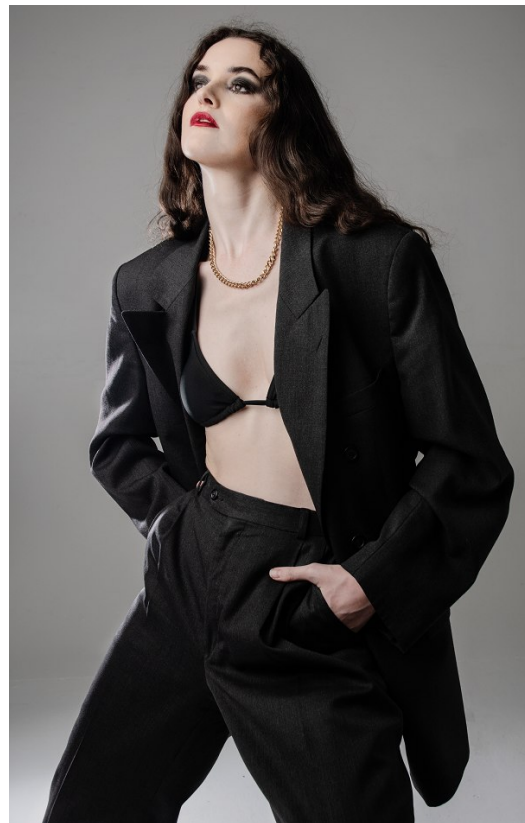

BOSS MODELS

JOHANNESBURG

BELA RUSCONI

Height: 182cm Bust: 86cm Waist: 66cm Hips: 100cm Shoe: 6 UK Hair: Dark Brown Eyes: Hazel

BOSS MODELS

JOHANNESBURG

BELA RUSCONI

Height: 182cm Bust: 86cm Waist: 66cm Hips: 100cm Shoe: 6 UK Hair: Dark Brown Eyes: Hazel