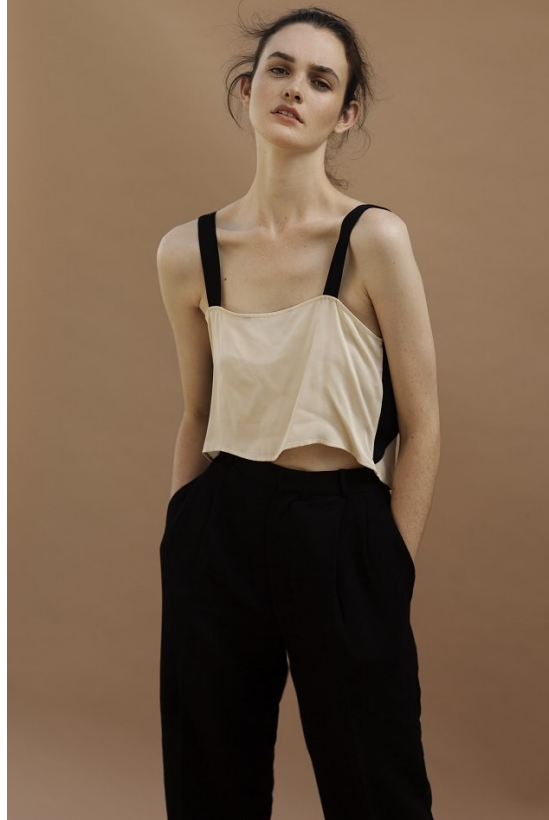

# BOSS MODELS

JOHANNESBURG

**BELA RUSCONI**

Height: 182cm Bust: 86cm Waist: 66cm Hips: 100cm Shoe: 6 UK Hair: Dark Brown Eyes: Hazel

# BOSS MODELS

JOHANNESBURG

BELA RUSCONI

Height: 182cm Bust: 86cm Waist: 66cm Hips: 100cm Shoe: 6 UK Hair: Dark Brown Eyes: Hazel

## BELA RUSCONI

Height: 182cm Bust: 86cm Waist: 66cm Hips: 100cm Shoe: 6 UK Hair: Dark Brown Eyes: Hazel