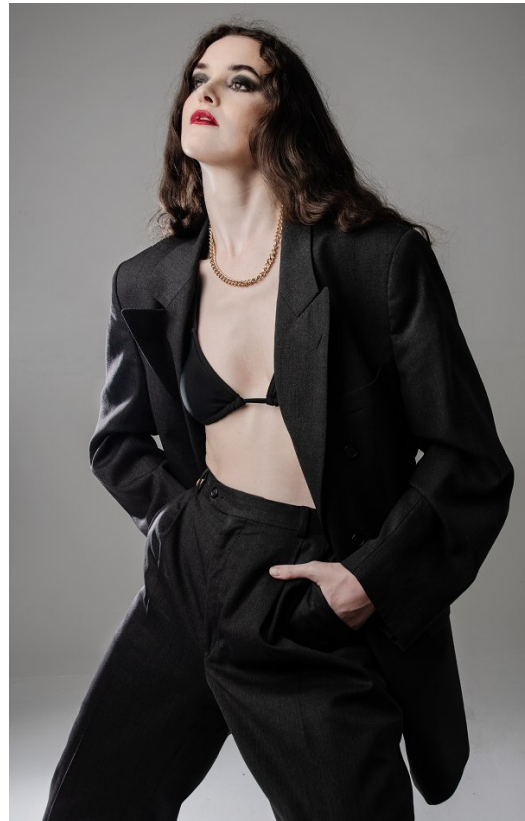

BOSS MODELS

JOHANNESBURG

BELA RUSCONI

Height: 182cm Bust: 86cm Waist: 66cm Hips: 100cm Shoe: 6 UK Hair: Dark Brown Eyes: Hazel

BOSS MODELS

JOHANNESBURG

BELA RUSCONI

Height: 182cm Bust: 86cm Waist: 66cm Hips: 100cm Shoe: 6 UK Hair: Dark Brown Eyes: Hazel