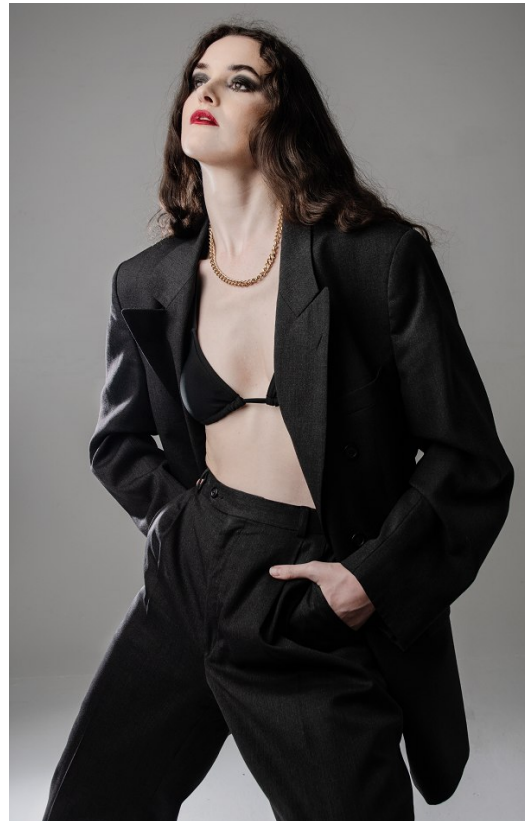

BOSS MODELS

JOHANNESBURG

BELA RUSCONI

Height: 182cm Bust: 86cm Waist: 66cm Hips: 100cm Shoe: 6 UK Hair: Dark Brown Eyes: Hazel