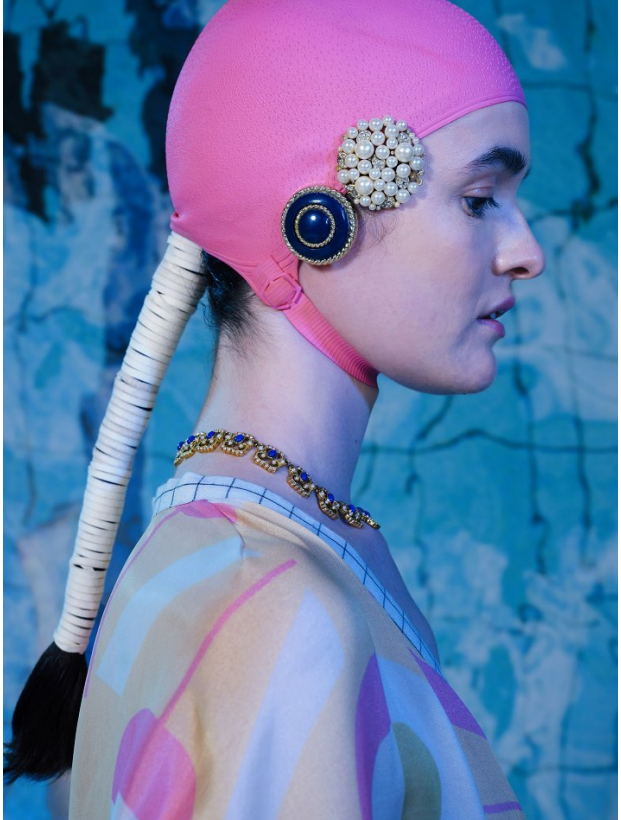

BOSS MODELS

JOHANNESBURG

BELA RUSCONI

Height: 182cm Bust: 86cm Waist: 66cm Hips: 100cm Shoe: 6 UK Hair: Dark Brown Eyes: Hazel

BOSS MODELS

JOHANNESBURG

BELA RUSCONI

Height: 182cm Bust: 86cm Waist: 66cm Hips: 100cm Shoe: 6 UK Hair: Dark Brown Eyes: Hazel