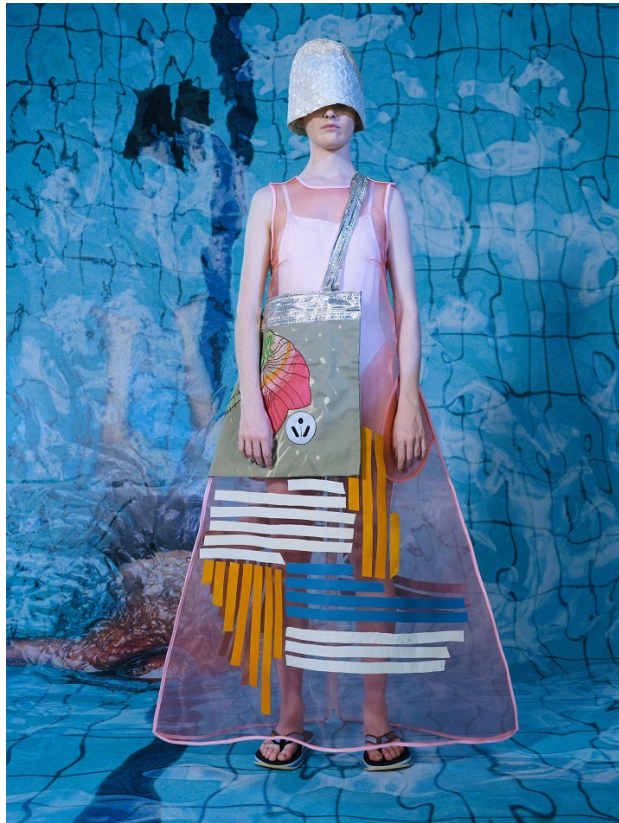

BOSS MODELS

JOHANNESBURG

BELA RUSCONI

Height: 182cm Bust: 86cm Waist: 66cm Hips: 100cm Shoe: 6 UK Hair: Dark Brown Eyes: Hazel

BOSS MODELS

JOHANNESBURG

BELA RUSCONI

Height: 182cm Bust: 86cm Waist: 66cm Hips: 100cm Shoe: 6 UK Hair: Dark Brown Eyes: Hazel