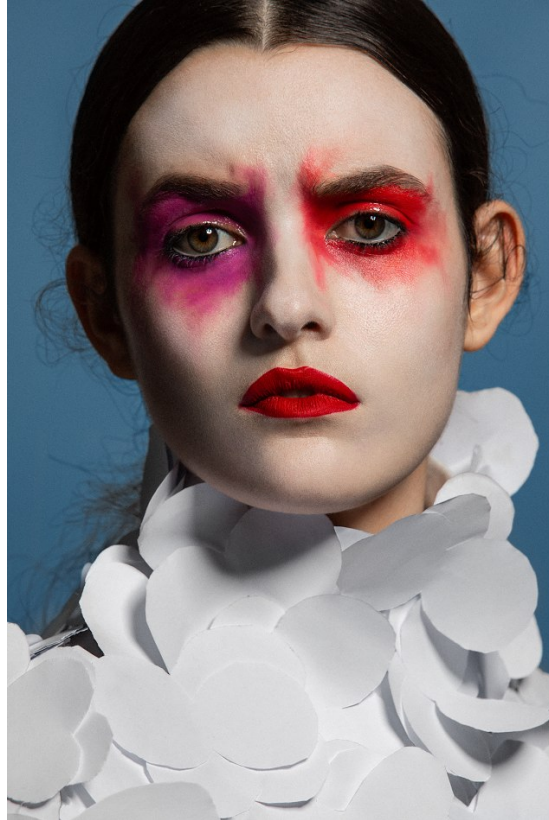

# BOSS MODELS

JOHANNESBURG

**BELA RUSCONI**

Height: 182cm Bust: 86cm Waist: 66cm Hips: 100cm Shoe: 6 UK Hair: Dark Brown Eyes: Hazel

# BOSS MODELS

JOHANNESBURG

BELA RUSCONI

Height: 182cm Bust: 86cm Waist: 66cm Hips: 100cm Shoe: 6 UK Hair: Dark Brown Eyes: Hazel

## BELA RUSCONI

Height: 182cm Bust: 86cm Waist: 66cm Hips: 100cm Shoe: 6 UK Hair: Dark Brown Eyes: Hazel