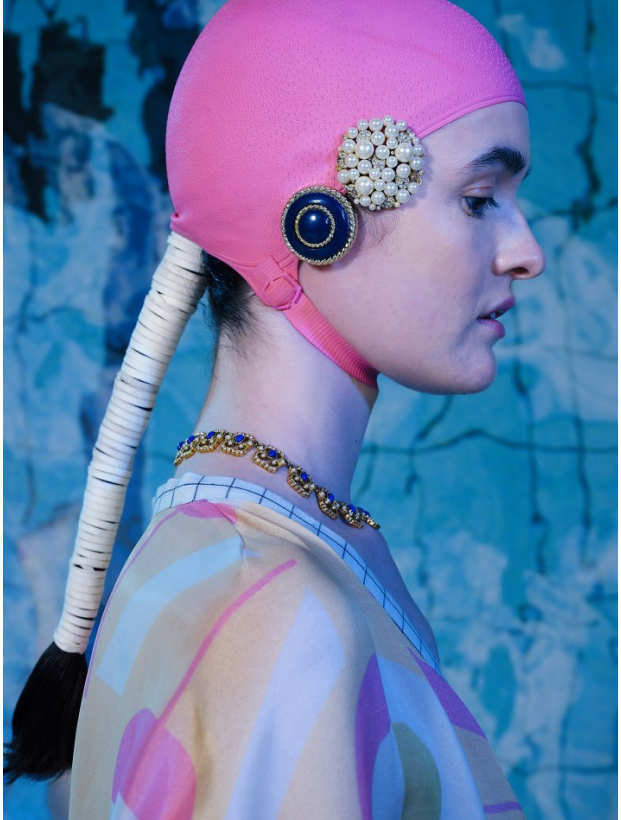

BOSS MODELS

JOHANNESBURG

BELA RUSCONI

Height: 182cm Bust: 86cm Waist: 66cm Hips: 100cm Shoe: 6 UK Hair: Dark Brown Eyes: Hazel