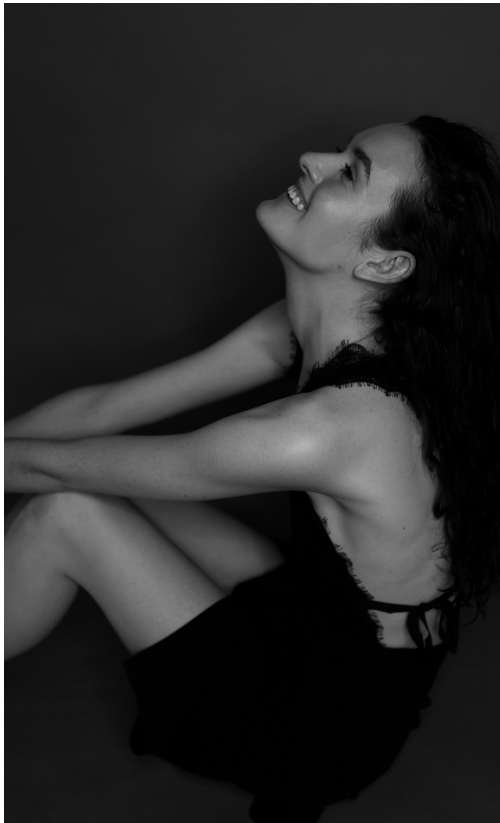

BOSS MODELS

JOHANNESBURG

BELA RUSCONI

Height: 182cm Bust: 86cm Waist: 66cm Hips: 100cm Shoe: 6 UK Hair: Dark Brown Eyes: Hazel