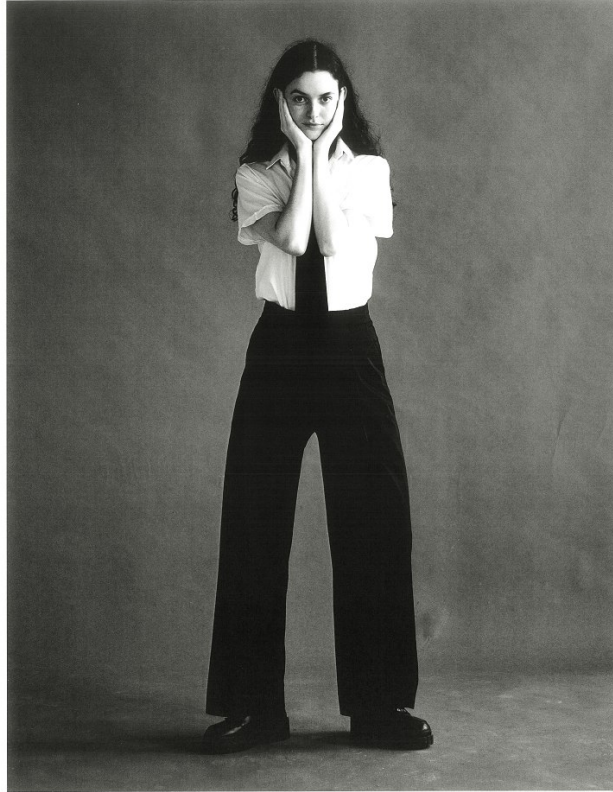

# BOSS MODELS

JOHANNESBURG

**BELA RUSCONI**

Height: 182cm Bust: 86cm Waist: 66cm Hips: 100cm Shoe: 6 UK Hair: Dark Brown Eyes: Hazel

# BOSS MODELS

JOHANNESBURG

BELA RUSCONI

Height: 182cm Bust: 86cm Waist: 66cm Hips: 100cm Shoe: 6 UK Hair: Dark Brown Eyes: Hazel

## BELA RUSCONI

Height: 182cm Bust: 86cm Waist: 66cm Hips: 100cm Shoe: 6 UK Hair: Dark Brown Eyes: Hazel