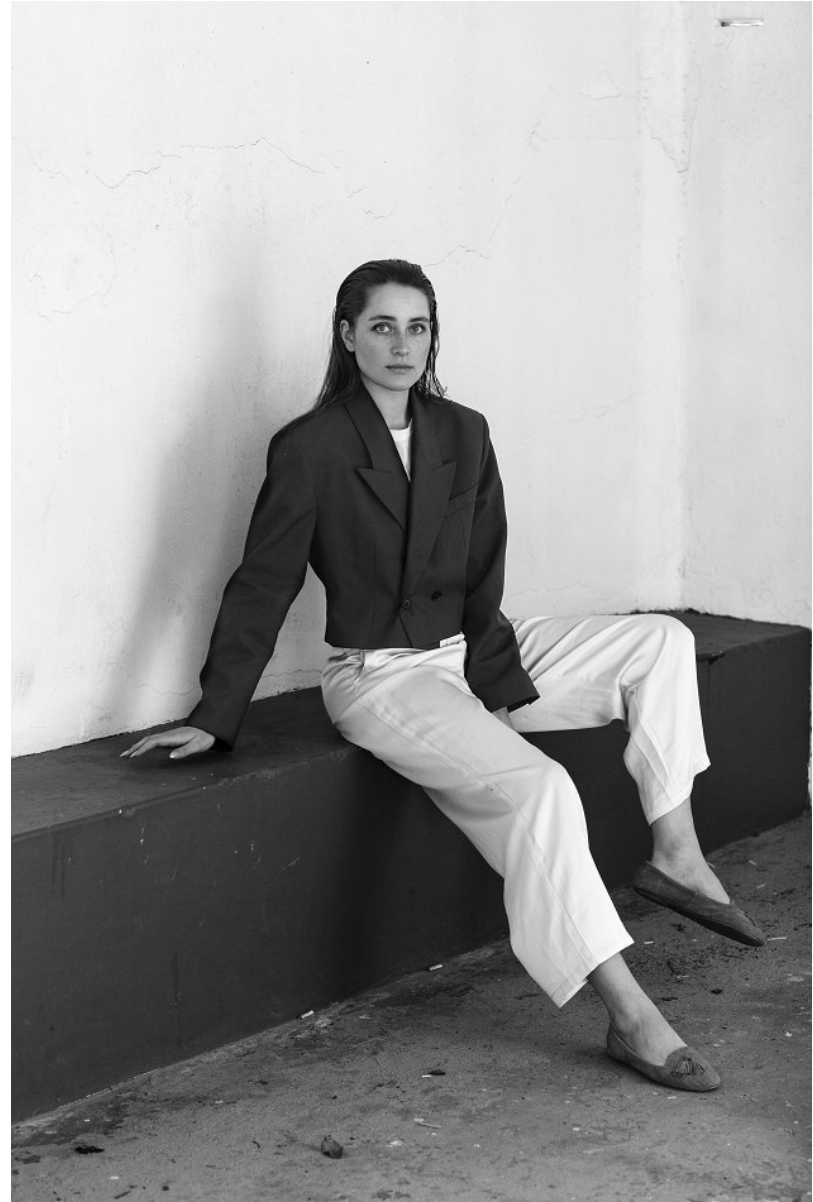

BOSS MODELS

JOHANNESBURG

TRYSTAN RILEY

Height: 173cm Bust: 87cm Waist: 67cm Hips: 97cm Shoe: 6 UK Hair: Red Eyes: Blue/Green