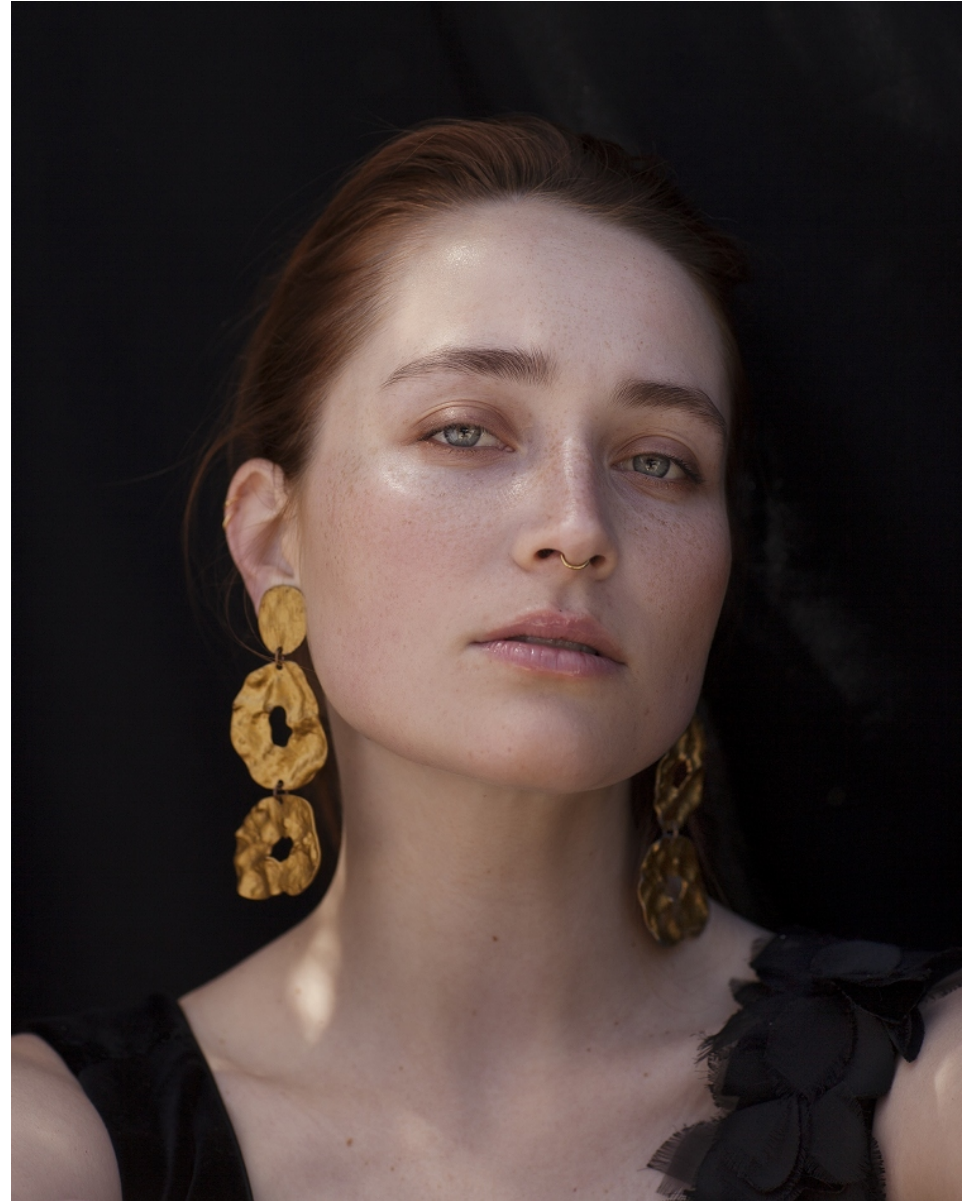

# BOSS MODELS

JOHANNESBURG

TRYSTAN RILEY

Height: 173cm Bust: 87cm Waist: 67cm Hips: 97cm Shoe: 6 UK Hair: Red Eyes: Blue/Green

## TRYSTAN RILEY

Height: 173cm Bust: 87cm Waist: 67cm Hips: 97cm Shoe: 6 UK Hair: Red Eyes: Blue/Green