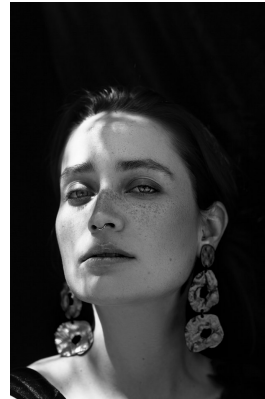

BOSS MODELS

JOHANNESBURG

TRYSTAN RILEY

Height: 173cm Bust: 87cm Waist: 67cm Hips: 97cm Shoe: 6 UK Hair: Red Eyes: Blue/Green

BOSS MODELS

JOHANNESBURG

TRYSTAN RILEY

Height: 173cm Bust: 87cm Waist: 67cm Hips: 97cm Shoe: 6 UK Hair: Red Eyes: Blue/Green