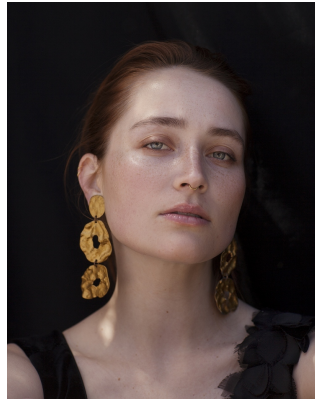

BOSS MODELS

JOHANNESBURG

TRYSTAN RILEY

Height: 173cm Bust: 87cm Waist: 67cm Hips: 97cm Shoe: 6 UK Hair: Red Eyes: Blue/Green

BOSS MODELS

JOHANNESBURG

TRYSTAN RILEY

Height: 173cm Bust: 87cm Waist: 67cm Hips: 97cm Shoe: 6 UK Hair: Red Eyes: Blue/Green