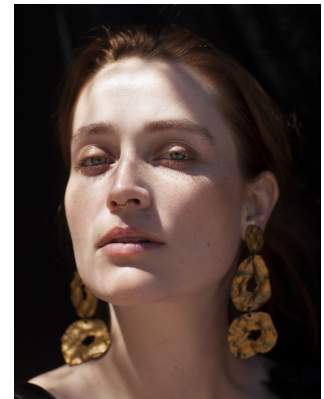

BOSS MODELS

JOHANNESBURG

TRYSTAN RILEY

Height: 173cm Bust: 87cm Waist: 67cm Hips: 97cm Shoe: 6 UK Hair: Red Eyes: Blue/Green

BOSS MODELS

JOHANNESBURG

TRYSTAN RILEY

Height: 173cm Bust: 87cm Waist: 67cm Hips: 97cm Shoe: 6 UK Hair: Red Eyes: Blue/Green