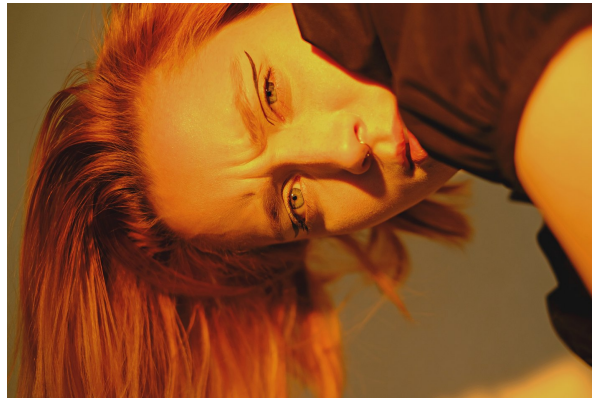

BOSS MODELS

JOHANNESBURG

TRYSTAN RILEY

Height: 173cm Bust: 87cm Waist: 67cm Hips: 97cm Shoe: 6 UK Hair: Red Eyes: Blue/Green

BOSS MODELS

JOHANNESBURG

TRYSTAN RILEY

Height: 173cm Bust: 87cm Waist: 67cm Hips: 97cm Shoe: 6 UK Hair: Red Eyes: Blue/Green