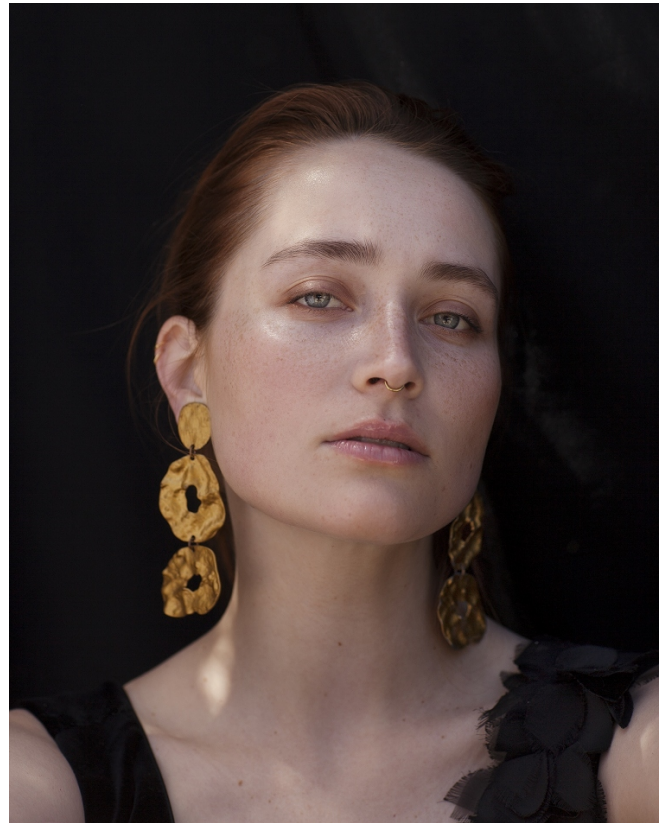

BOSS MODELS

JOHANNESBURG

TRYSTAN RILEY

Height: 173cm Bust: 87cm Waist: 67cm Hips: 97cm Shoe: 6 UK Hair: Red Eyes: Blue/Green

BOSS MODELS

JOHANNESBURG

TRYSTAN RILEY

Height: 173cm Bust: 87cm Waist: 67cm Hips: 97cm Shoe: 6 UK Hair: Red Eyes: Blue/Green