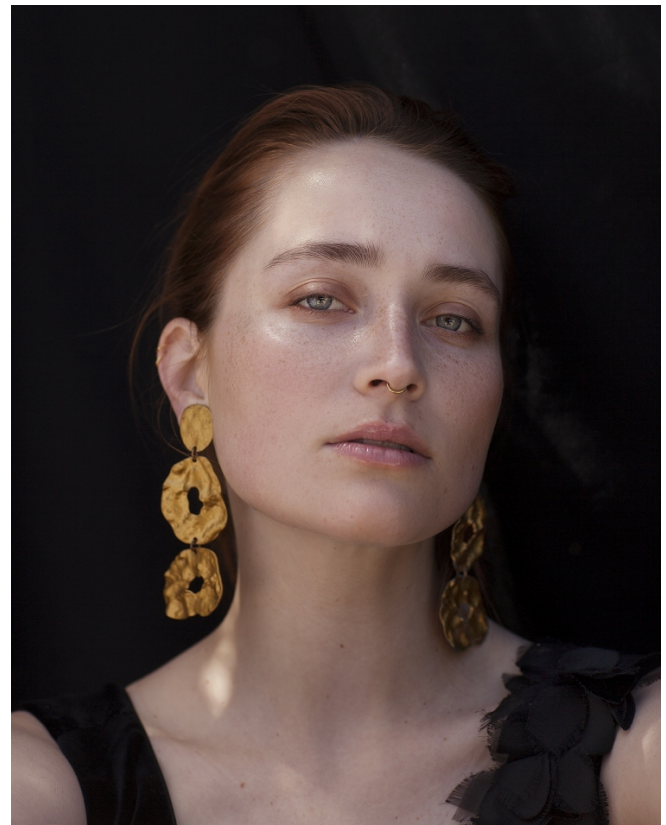

BOSS MODELS

JOHANNESBURG

TRYSTAN RILEY

Height: 173cm Bust: 87cm Waist: 67cm Hips: 97cm Shoe: 6 UK Hair: Red Eyes: Blue/Green

BOSS MODELS

JOHANNESBURG

TRYSTAN RILEY

Height: 173cm Bust: 87cm Waist: 67cm Hips: 97cm Shoe: 6 UK Hair: Red Eyes: Blue/Green