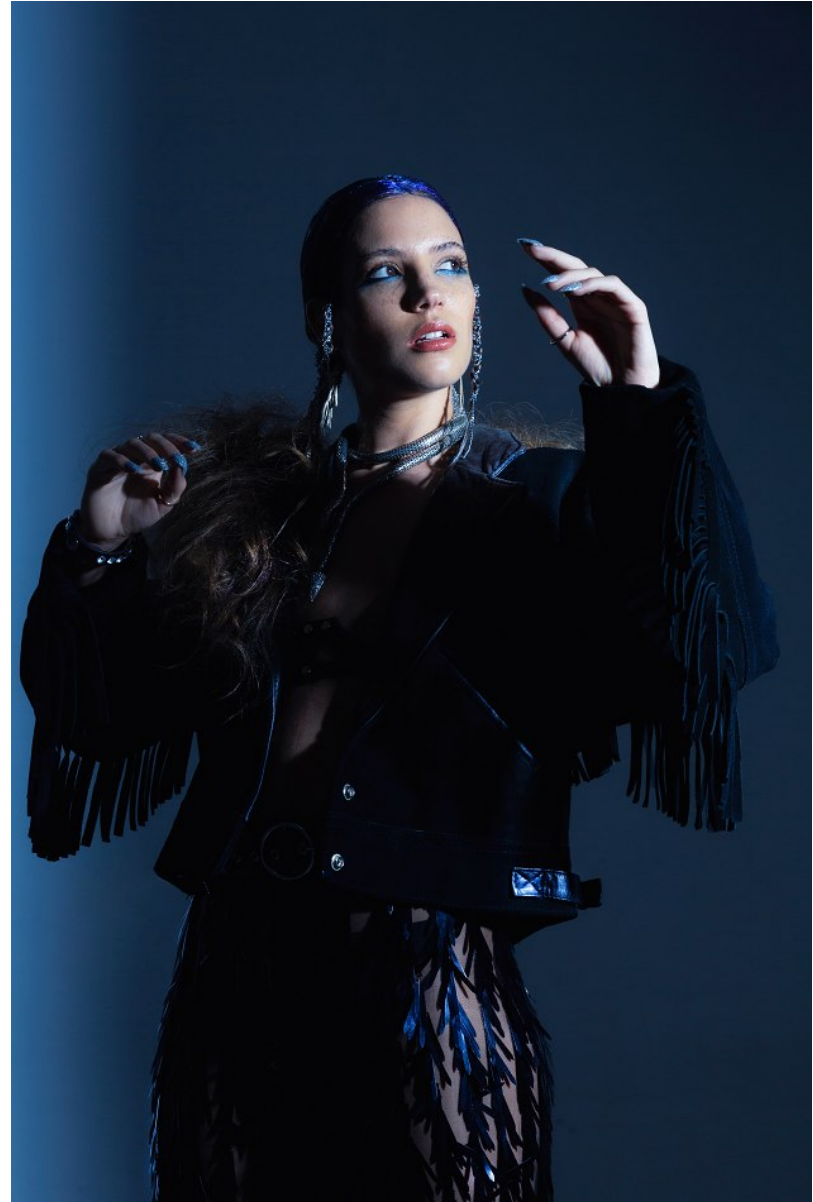

BOSS MODELS

JOHANNESBURG

NOOREEN HASSAM

Height: 165cm Bust: 84cm Waist: 67cm Hips: 94cm Shoe: 5 UK Hair: Auburn Eyes: Brown