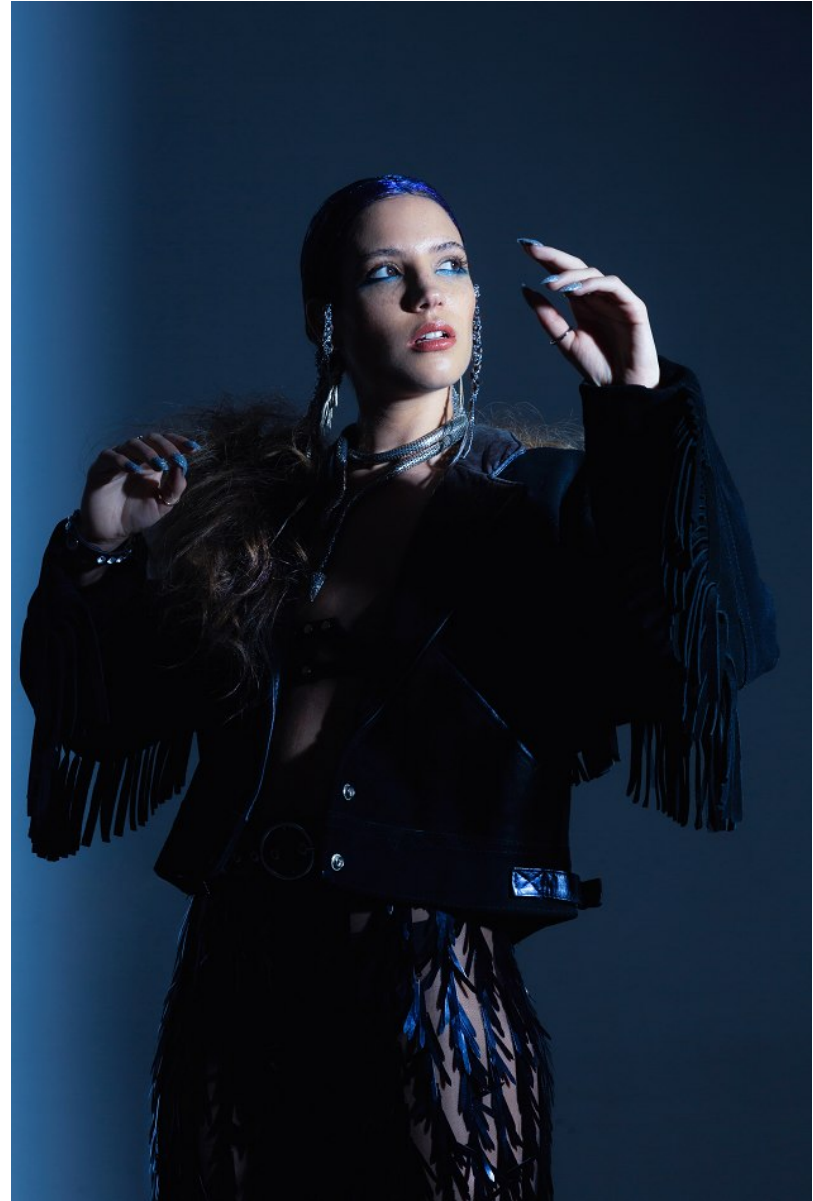

BOSS MODELS

JOHANNESBURG

NOOREEN HASSAM

Height: 165cm Bust: 84cm Waist: 67cm Hips: 94cm Shoe: 5 UK Hair: Auburn Eyes: Brown