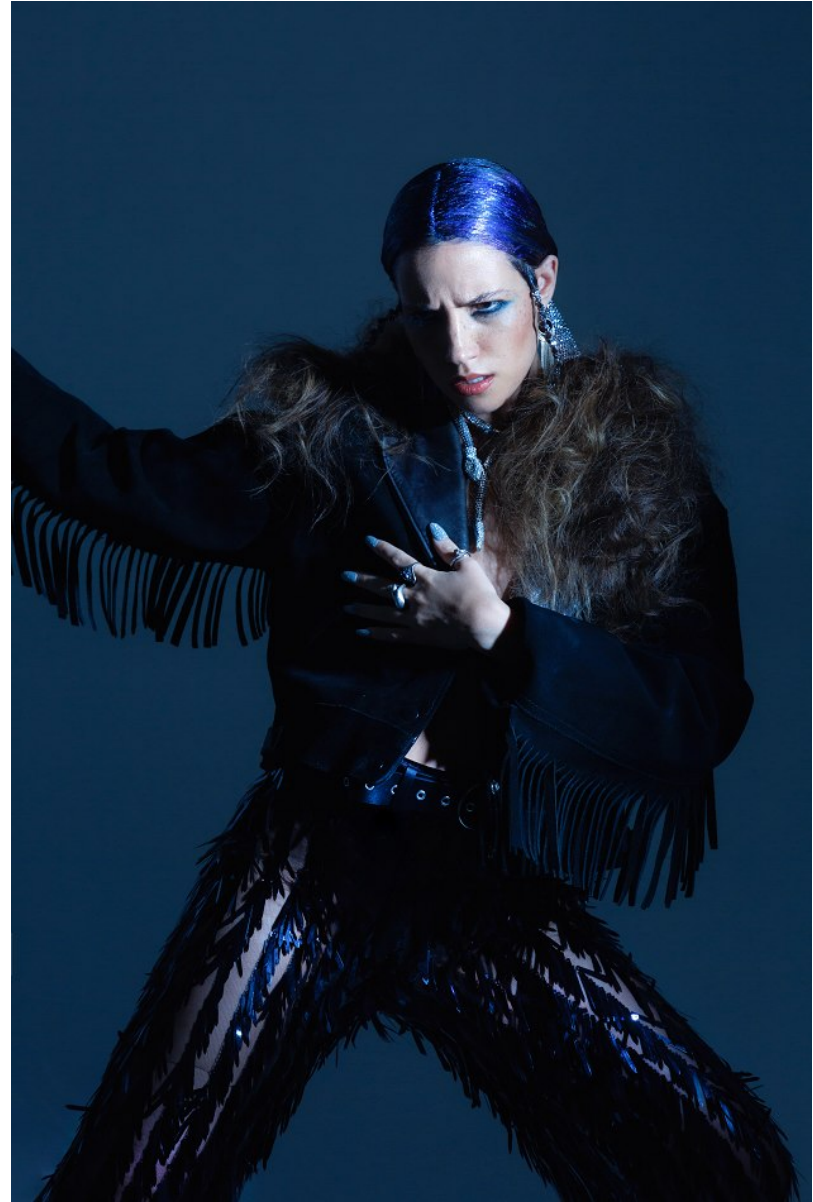

BOSS MODELS

JOHANNESBURG

NOOREEN HASSAM

Height: 165cm Bust: 84cm Waist: 67cm Hips: 94cm Shoe: 5 UK Hair: Auburn Eyes: Brown