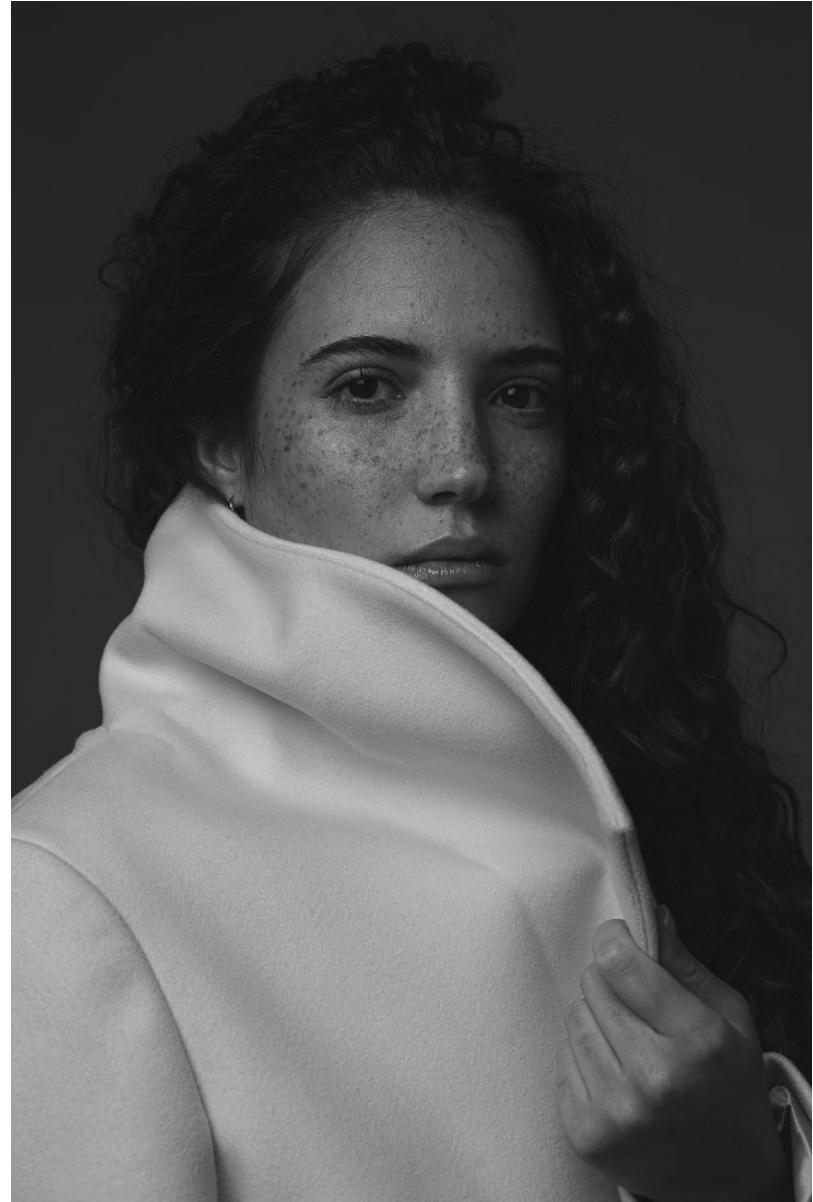

BOSS MODELS

JOHANNESBURG

NOOREEN HASSAM

Height: 165cm Bust: 84cm Waist: 67cm Hips: 94cm Shoe: 5 UK Hair: Auburn Eyes: Brown