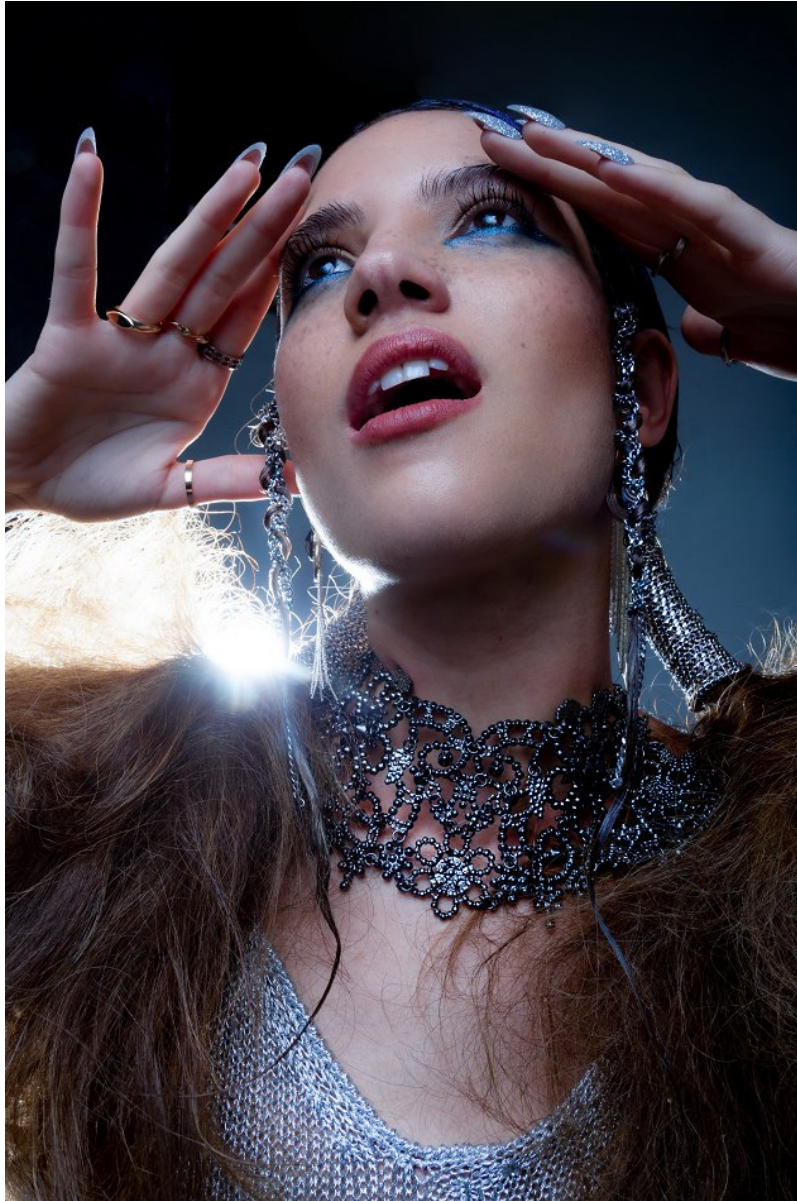

NOOREEN HASSAM

BOSS MODELS

JOHANNESBURG

NOOREEN HASSAM

Height: 165cm Bust: 84cm Waist: 67cm Hips: 94cm Shoe: 5 UK Hair: Auburn Eyes: Brown