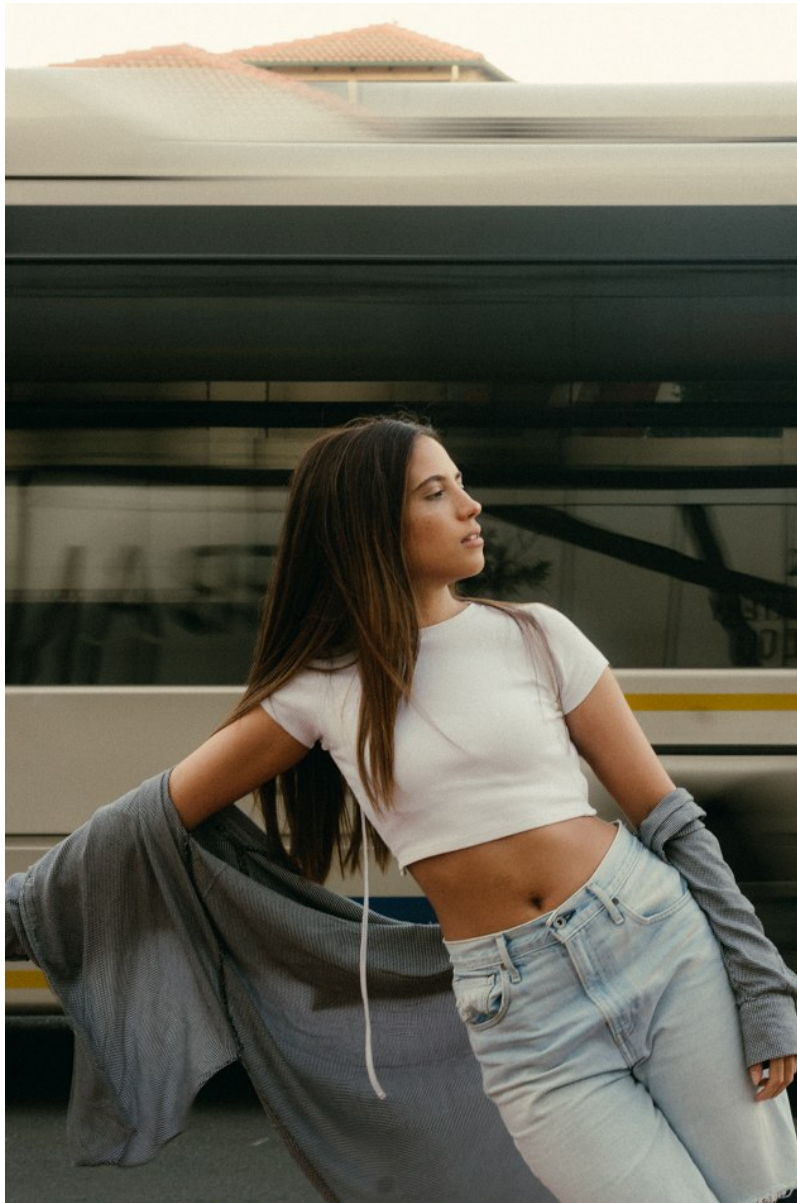

NOOREEN HASSAM

BOSS MODELS

JOHANNESBURG

NOOREEN HASSAM

Height: 165cm Bust: 84cm Waist: 67cm Hips: 94cm Shoe: 5 UK Hair: Auburn Eyes: Brown