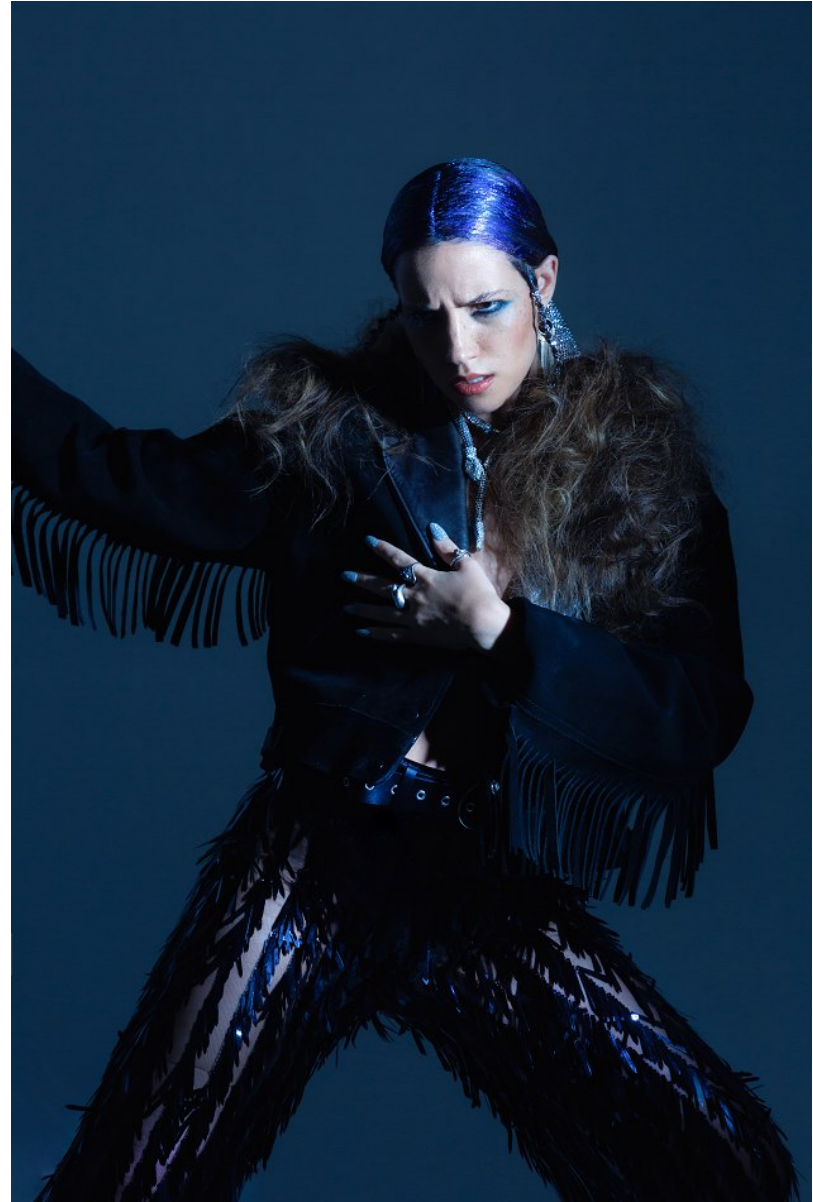

BOSS MODELS

JOHANNESBURG

NOOREEN HASSAM

Height: 165cm Bust: 84cm Waist: 67cm Hips: 94cm Shoe: 5 UK Hair: Auburn Eyes: Brown

BOSS MODELS

JOHANNESBURG

NOOREEN HASSAM

Height: 165cm Bust: 84cm Waist: 67cm Hips: 94cm Shoe: 5 UK Hair: Auburn Eyes: Brown