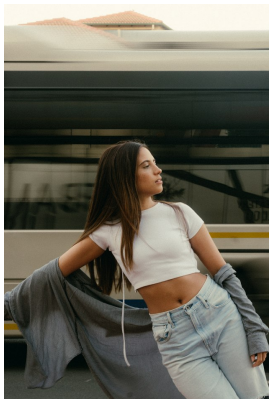

BOSS MODELS

JOHANNESBURG

NOOREEN HASSAM

Height: 165cm Bust: 84cm Waist: 67cm Hips: 94cm Shoe: 5 UK Hair: Auburn Eyes: Brown

BOSS MODELS

JOHANNESBURG

NOOREEN HASSAM

Height: 165cm Bust: 84cm Waist: 67cm Hips: 94cm Shoe: 5 UK Hair: Auburn Eyes: Brown

BOSS MODELS

JOHANNESBURG

NOOREEN HASSAM

Height: 165cm Bust: 84cm Waist: 67cm Hips: 94cm Shoe: 5 UK Hair: Auburn Eyes: Brown