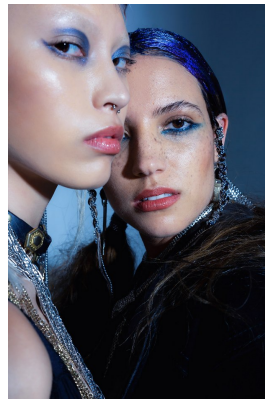

BOSS MODELS

JOHANNESBURG

NOOREEN HASSAM

Height: 165cm Bust: 84cm Waist: 67cm Hips: 94cm Shoe: 5 UK Hair: Auburn Eyes: Brown

BOSS MODELS

JOHANNESBURG

NOOREEN HASSAM

Height: 165cm Bust: 84cm Waist: 67cm Hips: 94cm Shoe: 5 UK Hair: Auburn Eyes: Brown

BOSS MODELS

JOHANNESBURG

NOOREEN HASSAM

Height: 165cm Bust: 84cm Waist: 67cm Hips: 94cm Shoe: 5 UK Hair: Auburn Eyes: Brown