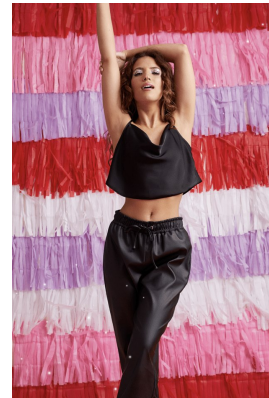

BOSS MODELS

JOHANNESBURG

NOOREEN HASSAM

Height: 165cm Bust: 84cm Waist: 67cm Hips: 94cm Shoe: 5 UK Hair: Auburn Eyes: Brown

BOSS MODELS

JOHANNESBURG

NOOREEN HASSAM

Height: 165cm Bust: 84cm Waist: 67cm Hips: 94cm Shoe: 5 UK Hair: Auburn Eyes: Brown

BOSS MODELS

JOHANNESBURG

NOOREEN HASSAM

Height: 165cm Bust: 84cm Waist: 67cm Hips: 94cm Shoe: 5 UK Hair: Auburn Eyes: Brown