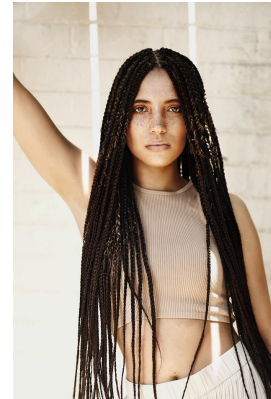

BOSS MODELS

JOHANNESBURG

NOOREEN HASSAM

Height: 165cm Bust: 84cm Waist: 67cm Hips: 94cm Shoe: 5 UK Hair: Auburn Eyes: Brown

BOSS MODELS

JOHANNESBURG

NOOREEN HASSAM

Height: 165cm Bust: 84cm Waist: 67cm Hips: 94cm Shoe: 5 UK Hair: Auburn Eyes: Brown

BOSS MODELS

JOHANNESBURG

NOOREEN HASSAM

Height: 165cm Bust: 84cm Waist: 67cm Hips: 94cm Shoe: 5 UK Hair: Auburn Eyes: Brown