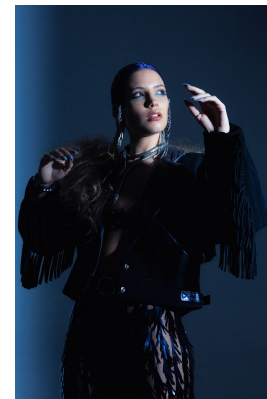

BOSS MODELS

JOHANNESBURG

NOOREEN HASSAM

Height: 165cm Bust: 84cm Waist: 67cm Hips: 94cm Shoe: 5 UK Hair: Auburn Eyes: Brown

BOSS MODELS

JOHANNESBURG

NOOREEN HASSAM

Height: 165cm Bust: 84cm Waist: 67cm Hips: 94cm Shoe: 5 UK Hair: Auburn Eyes: Brown

BOSS MODELS

JOHANNESBURG

NOOREEN HASSAM

Height: 165cm Bust: 84cm Waist: 67cm Hips: 94cm Shoe: 5 UK Hair: Auburn Eyes: Brown