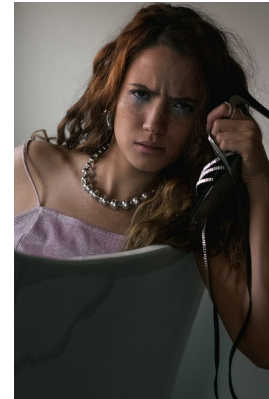

BOSS MODELS

JOHANNESBURG

NOOREEN HASSAM

Height: 165cm Bust: 84cm Waist: 67cm Hips: 94cm Shoe: 5 UK Hair: Auburn Eyes: Brown

BOSS MODELS

JOHANNESBURG

NOOREEN HASSAM

Height: 165cm Bust: 84cm Waist: 67cm Hips: 94cm Shoe: 5 UK Hair: Auburn Eyes: Brown

BOSS MODELS

JOHANNESBURG

NOOREEN HASSAM

Height: 165cm Bust: 84cm Waist: 67cm Hips: 94cm Shoe: 5 UK Hair: Auburn Eyes: Brown