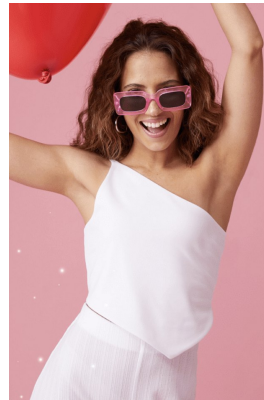

BOSS MODELS

JOHANNESBURG

NOOREEN HASSAM

Height: 165cm Bust: 84cm Waist: 67cm Hips: 94cm Shoe: 5 UK Hair: Auburn Eyes: Brown

BOSS MODELS

JOHANNESBURG

NOOREEN HASSAM

Height: 165cm Bust: 84cm Waist: 67cm Hips: 94cm Shoe: 5 UK Hair: Auburn Eyes: Brown

BOSS MODELS

JOHANNESBURG

NOOREEN HASSAM

Height: 165cm Bust: 84cm Waist: 67cm Hips: 94cm Shoe: 5 UK Hair: Auburn Eyes: Brown