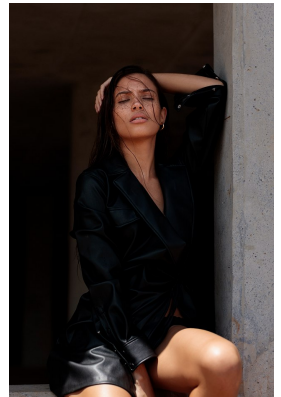

BOSS MODELS

JOHANNESBURG

NOOREEN HASSAM

Height: 165cm Bust: 84cm Waist: 67cm Hips: 94cm Shoe: 5 UK Hair: Auburn Eyes: Brown

BOSS MODELS

JOHANNESBURG

NOOREEN HASSAM

Height: 165cm Bust: 84cm Waist: 67cm Hips: 94cm Shoe: 5 UK Hair: Auburn Eyes: Brown

BOSS MODELS

JOHANNESBURG

NOOREEN HASSAM

Height: 165cm Bust: 84cm Waist: 67cm Hips: 94cm Shoe: 5 UK Hair: Auburn Eyes: Brown