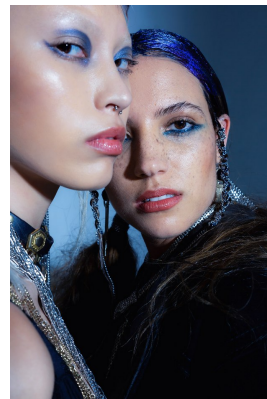

BOSS MODELS

JOHANNESBURG

NOOREEN HASSAM

Height: 165cm Bust: 84cm Waist: 67cm Hips: 94cm Shoe: 5 UK Hair: Auburn Eyes: Brown

BOSS MODELS

JOHANNESBURG

NOOREEN HASSAM

Height: 165cm Bust: 84cm Waist: 67cm Hips: 94cm Shoe: 5 UK Hair: Auburn Eyes: Brown

BOSS MODELS

JOHANNESBURG

NOOREEN HASSAM

Height: 165cm Bust: 84cm Waist: 67cm Hips: 94cm Shoe: 5 UK Hair: Auburn Eyes: Brown