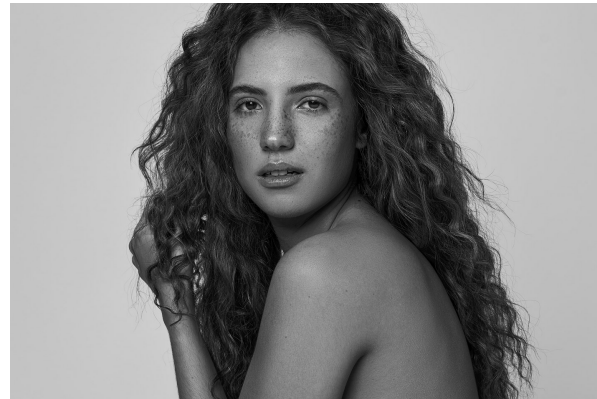

BOSS MODELS

JOHANNESBURG

NOOREEN HASSAM

Height: 165cm Bust: 84cm Waist: 67cm Hips: 94cm Shoe: 5 UK Hair: Auburn Eyes: Brown

BOSS MODELS

JOHANNESBURG

NOOREEN HASSAM

Height: 165cm Bust: 84cm Waist: 67cm Hips: 94cm Shoe: 5 UK Hair: Auburn Eyes: Brown

BOSS MODELS

JOHANNESBURG

NOOREEN HASSAM

Height: 165cm Bust: 84cm Waist: 67cm Hips: 94cm Shoe: 5 UK Hair: Auburn Eyes: Brown