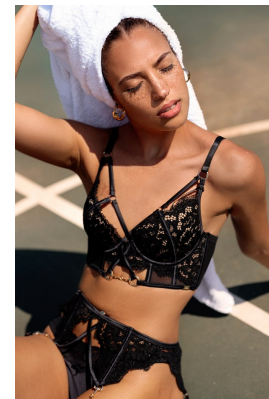

BOSS MODELS

JOHANNESBURG

NOOREEN HASSAM

Height: 165cm Bust: 84cm Waist: 67cm Hips: 94cm Shoe: 5 UK Hair: Auburn Eyes: Brown

BOSS MODELS

JOHANNESBURG

NOOREEN HASSAM

Height: 165cm Bust: 84cm Waist: 67cm Hips: 94cm Shoe: 5 UK Hair: Auburn Eyes: Brown

BOSS MODELS

JOHANNESBURG

NOOREEN HASSAM

Height: 165cm Bust: 84cm Waist: 67cm Hips: 94cm Shoe: 5 UK Hair: Auburn Eyes: Brown