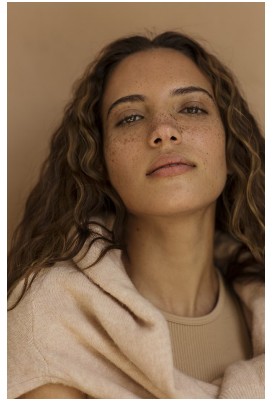

BOSS MODELS

JOHANNESBURG

NOOREEN HASSAM

Height: 165cm Bust: 84cm Waist: 67cm Hips: 94cm Shoe: 5 UK Hair: Auburn Eyes: Brown

BOSS MODELS

JOHANNESBURG

NOOREEN HASSAM

Height: 165cm Bust: 84cm Waist: 67cm Hips: 94cm Shoe: 5 UK Hair: Auburn Eyes: Brown

BOSS MODELS

JOHANNESBURG

NOOREEN HASSAM

Height: 165cm Bust: 84cm Waist: 67cm Hips: 94cm Shoe: 5 UK Hair: Auburn Eyes: Brown