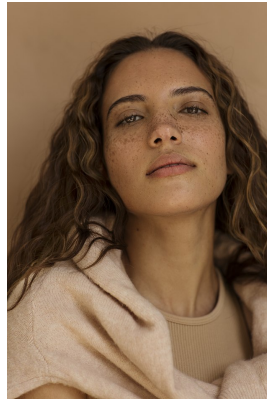

BOSS MODELS

JOHANNESBURG

NOOREEN HASSAM

Height: 165cm Bust: 84cm Waist: 67cm Hips: 94cm Shoe: 5 UK Hair: Auburn Eyes: Brown

BOSS MODELS

JOHANNESBURG

NOOREEN HASSAM

Height: 165cm Bust: 84cm Waist: 67cm Hips: 94cm Shoe: 5 UK Hair: Auburn Eyes: Brown

BOSS MODELS

JOHANNESBURG

NOOREEN HASSAM

Height: 165cm Bust: 84cm Waist: 67cm Hips: 94cm Shoe: 5 UK Hair: Auburn Eyes: Brown