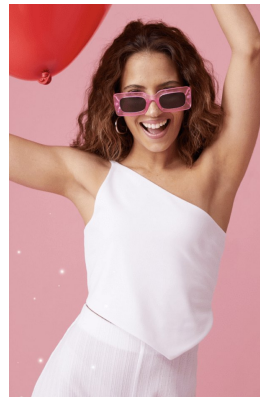

BOSS MODELS

JOHANNESBURG

NOOREEN HASSAM

Height: 165cm Bust: 84cm Waist: 67cm Hips: 94cm Shoe: 5 UK Hair: Auburn Eyes: Brown

BOSS MODELS

JOHANNESBURG

NOOREEN HASSAM

Height: 165cm Bust: 84cm Waist: 67cm Hips: 94cm Shoe: 5 UK Hair: Auburn Eyes: Brown

BOSS MODELS

JOHANNESBURG

NOOREEN HASSAM

Height: 165cm Bust: 84cm Waist: 67cm Hips: 94cm Shoe: 5 UK Hair: Auburn Eyes: Brown