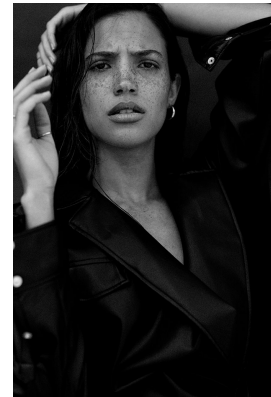

BOSS MODELS

JOHANNESBURG

NOOREEN HASSAM

Height: 165cm Bust: 84cm Waist: 67cm Hips: 94cm Shoe: 5 UK Hair: Auburn Eyes: Brown

BOSS MODELS

JOHANNESBURG

NOOREEN HASSAM

Height: 165cm Bust: 84cm Waist: 67cm Hips: 94cm Shoe: 5 UK Hair: Auburn Eyes: Brown

BOSS MODELS

JOHANNESBURG

NOOREEN HASSAM

Height: 165cm Bust: 84cm Waist: 67cm Hips: 94cm Shoe: 5 UK Hair: Auburn Eyes: Brown