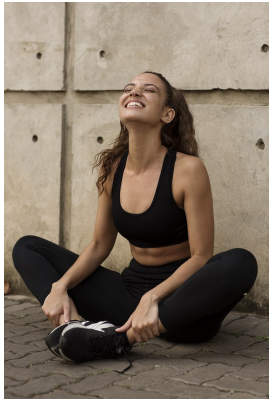

BOSS MODELS

JOHANNESBURG

NOOREEN HASSAM

Height: 165cm Bust: 84cm Waist: 67cm Hips: 94cm Shoe: 5 UK Hair: Auburn Eyes: Brown

BOSS MODELS

JOHANNESBURG

NOOREEN HASSAM

Height: 165cm Bust: 84cm Waist: 67cm Hips: 94cm Shoe: 5 UK Hair: Auburn Eyes: Brown

BOSS MODELS

JOHANNESBURG

NOOREEN HASSAM

Height: 165cm Bust: 84cm Waist: 67cm Hips: 94cm Shoe: 5 UK Hair: Auburn Eyes: Brown