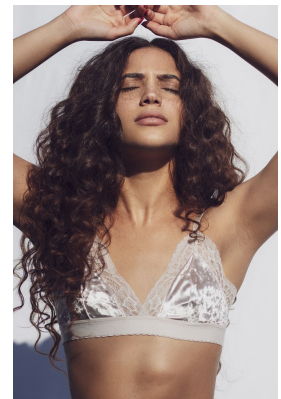

BOSS MODELS

JOHANNESBURG

NOOREEN HASSAM

Height: 165cm Bust: 84cm Waist: 67cm Hips: 94cm Shoe: 5 UK Hair: Auburn Eyes: Brown

BOSS MODELS

JOHANNESBURG

NOOREEN HASSAM

Height: 165cm Bust: 84cm Waist: 67cm Hips: 94cm Shoe: 5 UK Hair: Auburn Eyes: Brown

BOSS MODELS

JOHANNESBURG

NOOREEN HASSAM

Height: 165cm Bust: 84cm Waist: 67cm Hips: 94cm Shoe: 5 UK Hair: Auburn Eyes: Brown