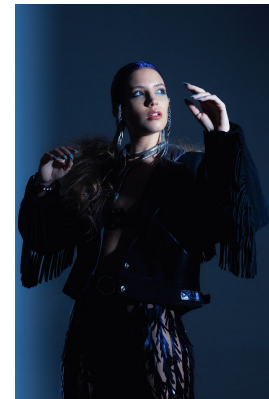

BOSS MODELS

JOHANNESBURG

NOOREEN HASSAM

Height: 165cm Bust: 84cm Waist: 67cm Hips: 94cm Shoe: 5 UK Hair: Auburn Eyes: Brown

BOSS MODELS

JOHANNESBURG

NOOREEN HASSAM

Height: 165cm Bust: 84cm Waist: 67cm Hips: 94cm Shoe: 5 UK Hair: Auburn Eyes: Brown

BOSS MODELS

JOHANNESBURG

NOOREEN HASSAM

Height: 165cm Bust: 84cm Waist: 67cm Hips: 94cm Shoe: 5 UK Hair: Auburn Eyes: Brown