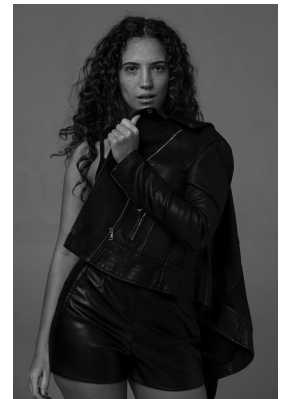

BOSS MODELS

JOHANNESBURG

NOOREEN HASSAM

Height: 165cm Bust: 84cm Waist: 67cm Hips: 94cm Shoe: 5 UK Hair: Auburn Eyes: Brown

BOSS MODELS

JOHANNESBURG

NOOREEN HASSAM

Height: 165cm Bust: 84cm Waist: 67cm Hips: 94cm Shoe: 5 UK Hair: Auburn Eyes: Brown

BOSS MODELS

JOHANNESBURG

NOOREEN HASSAM

Height: 165cm Bust: 84cm Waist: 67cm Hips: 94cm Shoe: 5 UK Hair: Auburn Eyes: Brown