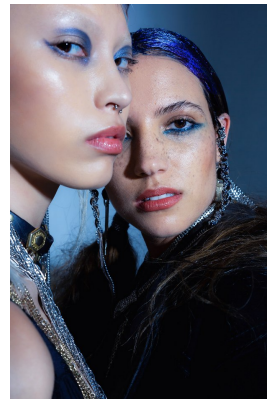

BOSS MODELS

JOHANNESBURG

NOOREEN HASSAM

Height: 165cm Bust: 84cm Waist: 67cm Hips: 94cm Shoe: 5 UK Hair: Auburn Eyes: Brown

BOSS MODELS

JOHANNESBURG

NOOREEN HASSAM

Height: 165cm Bust: 84cm Waist: 67cm Hips: 94cm Shoe: 5 UK Hair: Auburn Eyes: Brown

BOSS MODELS

JOHANNESBURG

NOOREEN HASSAM

Height: 165cm Bust: 84cm Waist: 67cm Hips: 94cm Shoe: 5 UK Hair: Auburn Eyes: Brown