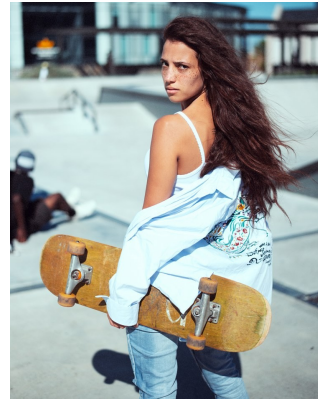

BOSS MODELS

JOHANNESBURG

NOOREEN HASSAM

Height: 165cm Bust: 84cm Waist: 67cm Hips: 94cm Shoe: 5 UK Hair: Auburn Eyes: Brown

BOSS MODELS

JOHANNESBURG

NOOREEN HASSAM

Height: 165cm Bust: 84cm Waist: 67cm Hips: 94cm Shoe: 5 UK Hair: Auburn Eyes: Brown