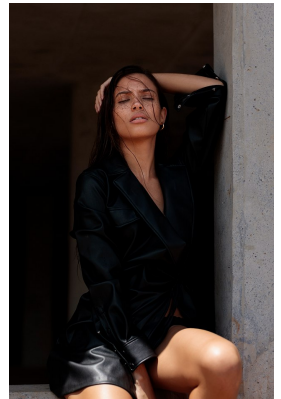

BOSS MODELS

JOHANNESBURG

NOOREEN HASSAM

Height: 165cm Bust: 84cm Waist: 67cm Hips: 94cm Shoe: 5 UK Hair: Auburn Eyes: Brown

BOSS MODELS

JOHANNESBURG

NOOREEN HASSAM

Height: 165cm Bust: 84cm Waist: 67cm Hips: 94cm Shoe: 5 UK Hair: Auburn Eyes: Brown

BOSS MODELS

JOHANNESBURG

NOOREEN HASSAM

Height: 165cm Bust: 84cm Waist: 67cm Hips: 94cm Shoe: 5 UK Hair: Auburn Eyes: Brown