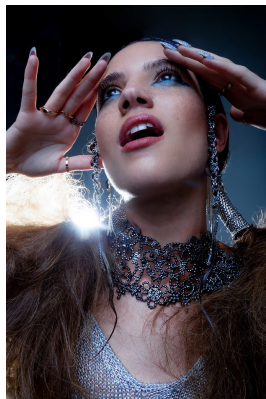

BOSS MODELS

JOHANNESBURG

NOOREEN HASSAM

Height: 165cm Bust: 84cm Waist: 67cm Hips: 94cm Shoe: 5 UK Hair: Auburn Eyes: Brown

BOSS MODELS

JOHANNESBURG

NOOREEN HASSAM

Height: 165cm Bust: 84cm Waist: 67cm Hips: 94cm Shoe: 5 UK Hair: Auburn Eyes: Brown

BOSS MODELS

JOHANNESBURG

NOOREEN HASSAM

Height: 165cm Bust: 84cm Waist: 67cm Hips: 94cm Shoe: 5 UK Hair: Auburn Eyes: Brown