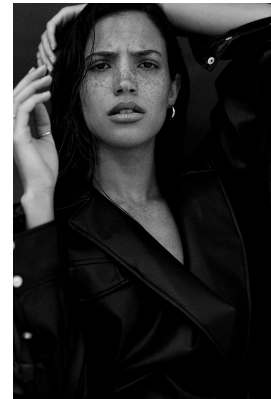

BOSS MODELS

JOHANNESBURG

NOOREEN HASSAM

Height: 165cm Bust: 84cm Waist: 67cm Hips: 94cm Shoe: 5 UK Hair: Auburn Eyes: Brown

BOSS MODELS

JOHANNESBURG

NOOREEN HASSAM

Height: 165cm Bust: 84cm Waist: 67cm Hips: 94cm Shoe: 5 UK Hair: Auburn Eyes: Brown

BOSS MODELS

JOHANNESBURG

NOOREEN HASSAM

Height: 165cm Bust: 84cm Waist: 67cm Hips: 94cm Shoe: 5 UK Hair: Auburn Eyes: Brown