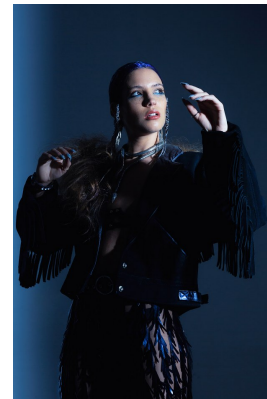

BOSS MODELS

JOHANNESBURG

NOOREEN HASSAM

Height: 165cm Bust: 84cm Waist: 67cm Hips: 94cm Shoe: 5 UK Hair: Auburn Eyes: Brown

BOSS MODELS

JOHANNESBURG

NOOREEN HASSAM

Height: 165cm Bust: 84cm Waist: 67cm Hips: 94cm Shoe: 5 UK Hair: Auburn Eyes: Brown

BOSS MODELS

JOHANNESBURG

NOOREEN HASSAM

Height: 165cm Bust: 84cm Waist: 67cm Hips: 94cm Shoe: 5 UK Hair: Auburn Eyes: Brown