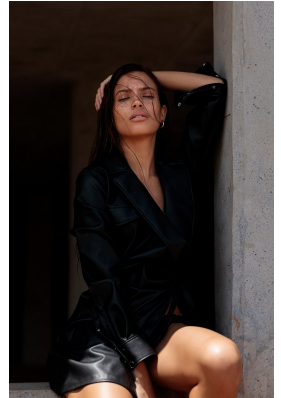

BOSS MODELS

JOHANNESBURG

NOOREEN HASSAM

Height: 165cm Bust: 84cm Waist: 67cm Hips: 94cm Shoe: 5 UK Hair: Auburn Eyes: Brown

BOSS MODELS

JOHANNESBURG

NOOREEN HASSAM

Height: 165cm Bust: 84cm Waist: 67cm Hips: 94cm Shoe: 5 UK Hair: Auburn Eyes: Brown

BOSS MODELS

JOHANNESBURG

NOOREEN HASSAM

Height: 165cm Bust: 84cm Waist: 67cm Hips: 94cm Shoe: 5 UK Hair: Auburn Eyes: Brown