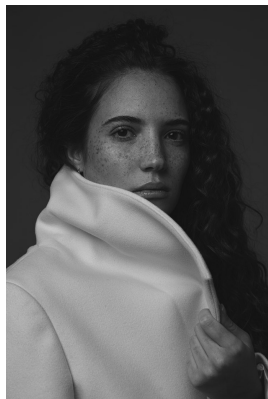

BOSS MODELS

JOHANNESBURG

NOOREEN HASSAM

Height: 165cm Bust: 84cm Waist: 67cm Hips: 94cm Shoe: 5 UK Hair: Auburn Eyes: Brown

BOSS MODELS

JOHANNESBURG

NOOREEN HASSAM

Height: 165cm Bust: 84cm Waist: 67cm Hips: 94cm Shoe: 5 UK Hair: Auburn Eyes: Brown

BOSS MODELS

JOHANNESBURG

NOOREEN HASSAM

Height: 165cm Bust: 84cm Waist: 67cm Hips: 94cm Shoe: 5 UK Hair: Auburn Eyes: Brown