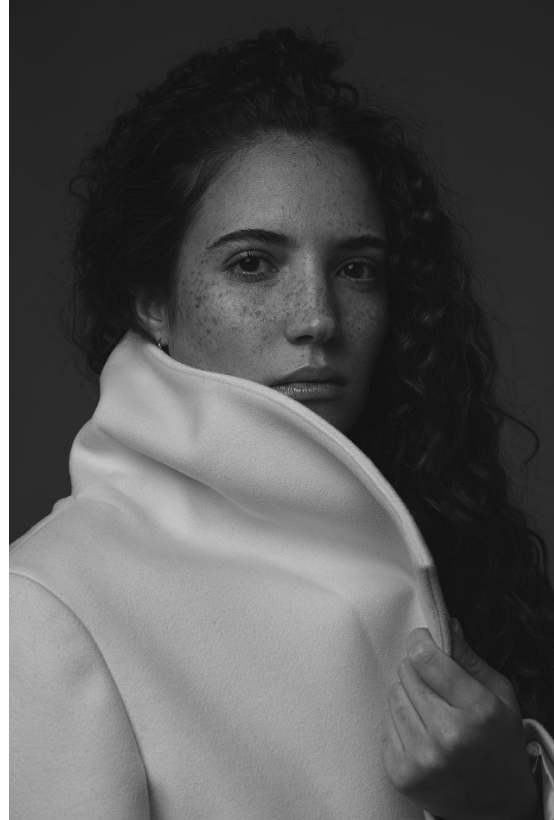

BOSS MODELS

JOHANNESBURG

NOOREEN HASSAM

Height: 165cm Bust: 84cm Waist: 67cm Hips: 94cm Shoe: 5 UK Hair: Auburn Eyes: Brown

BOSS MODELS

JOHANNESBURG

NOOREEN HASSAM

Height: 165cm Bust: 84cm Waist: 67cm Hips: 94cm Shoe: 5 UK Hair: Auburn Eyes: Brown