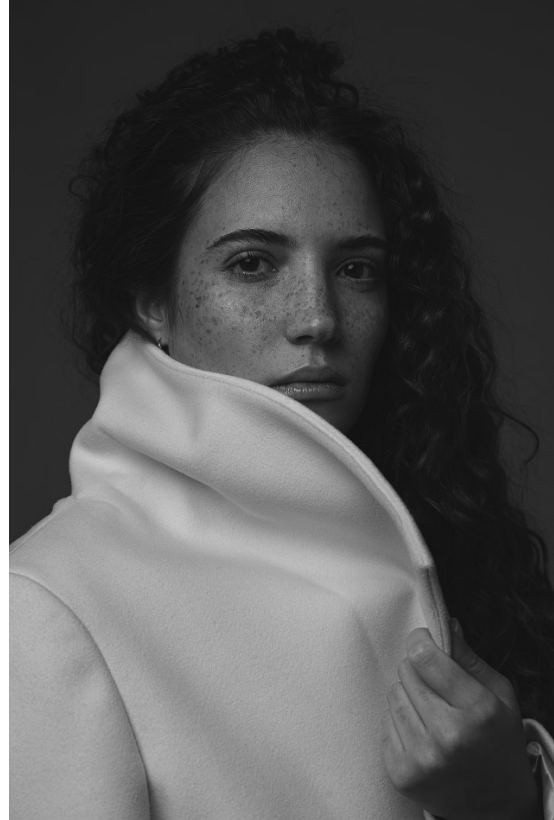

BOSS MODELS

JOHANNESBURG

NOOREEN HASSAM

Height: 165cm Bust: 84cm Waist: 67cm Hips: 94cm Shoe: 5 UK Hair: Auburn Eyes: Brown