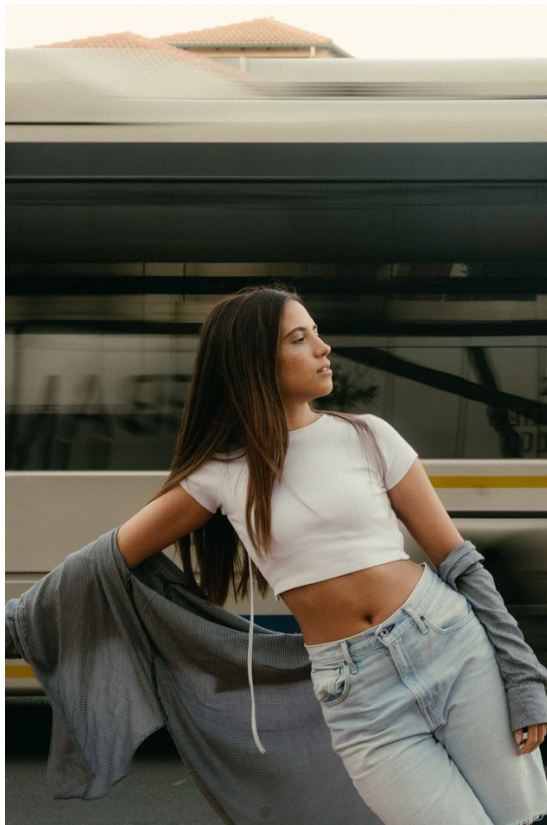

BOSS MODELS

JOHANNESBURG

NOOREEN HASSAM

Height: 165cm Bust: 84cm Waist: 67cm Hips: 94cm Shoe: 5 UK Hair: Auburn Eyes: Brown