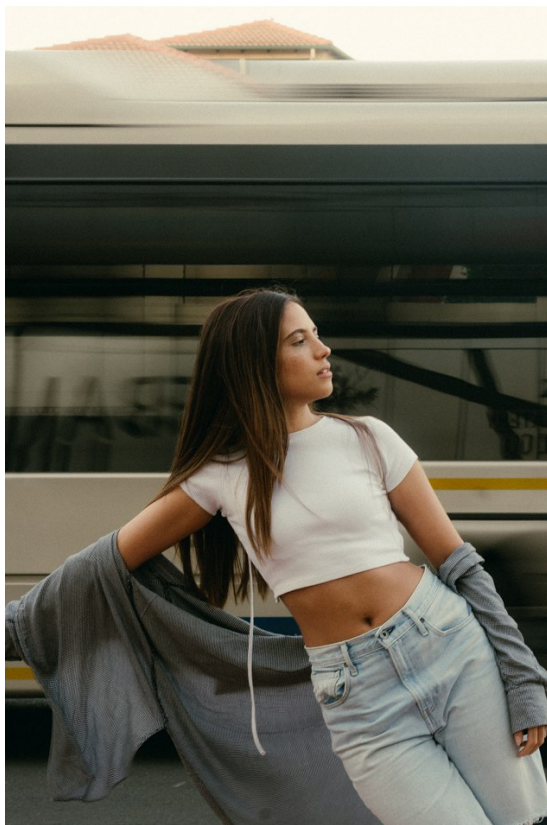

BOSS MODELS

JOHANNESBURG

NOOREEN HASSAM

Height: 165cm Bust: 84cm Waist: 67cm Hips: 94cm Shoe: 5 UK Hair: Auburn Eyes: Brown

BOSS MODELS

JOHANNESBURG

NOOREEN HASSAM

Height: 165cm Bust: 84cm Waist: 67cm Hips: 94cm Shoe: 5 UK Hair: Auburn Eyes: Brown