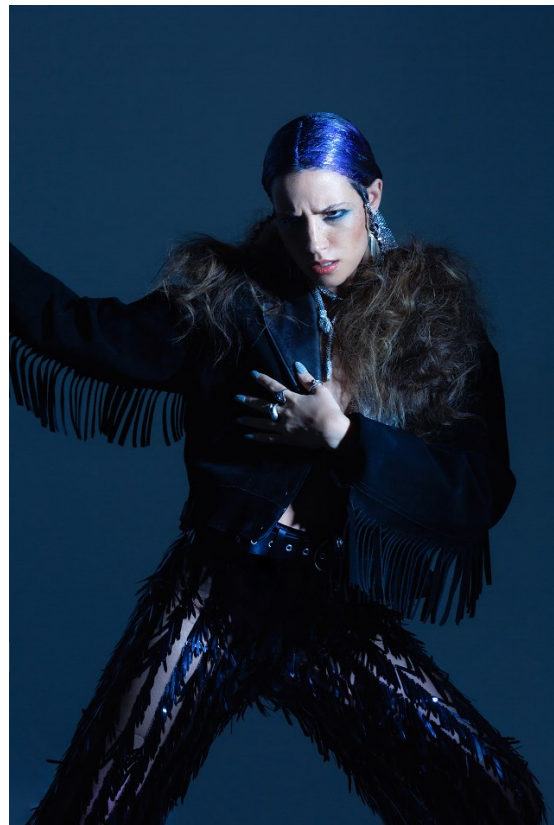

BOSS MODELS

JOHANNESBURG

NOOREEN HASSAM

Height: 165cm Bust: 84cm Waist: 67cm Hips: 94cm Shoe: 5 UK Hair: Auburn Eyes: Brown

BOSS MODELS

JOHANNESBURG

NOOREEN HASSAM

Height: 165cm Bust: 84cm Waist: 67cm Hips: 94cm Shoe: 5 UK Hair: Auburn Eyes: Brown