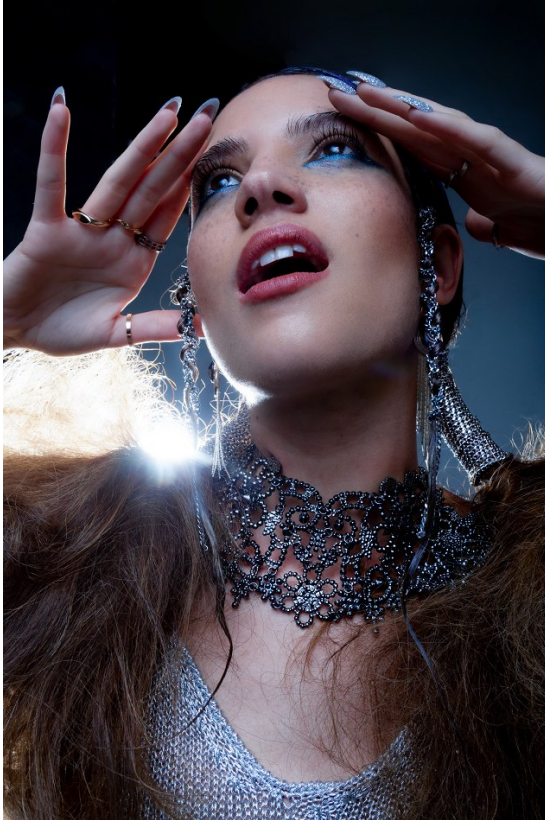

BOSS MODELS

JOHANNESBURG

NOOREEN HASSAM

Height: 165cm Bust: 84cm Waist: 67cm Hips: 94cm Shoe: 5 UK Hair: Auburn Eyes: Brown