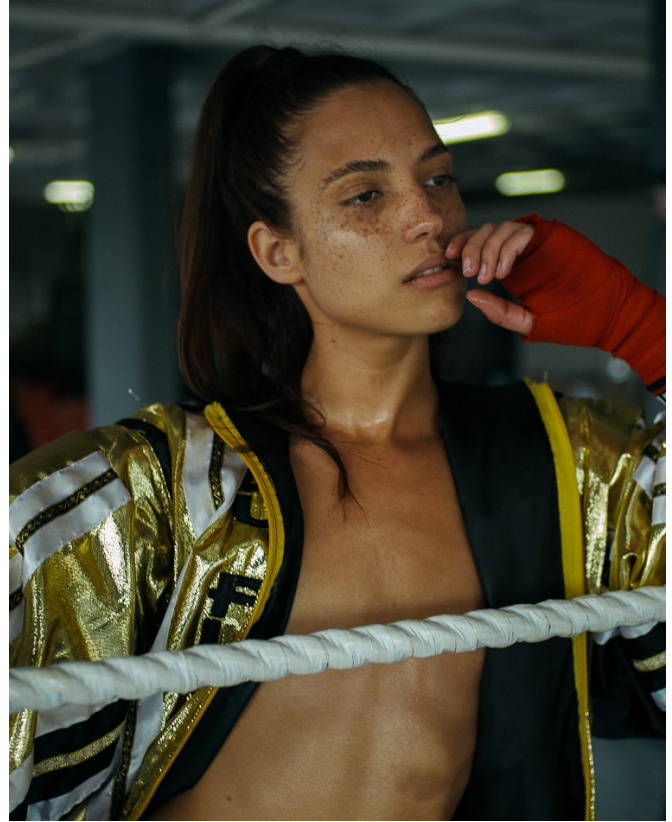

BOSS MODELS

JOHANNESBURG

NOOREEN HASSAM

Height: 165cm Bust: 84cm Waist: 67cm Hips: 94cm Shoe: 5 UK Hair: Auburn Eyes: Brown