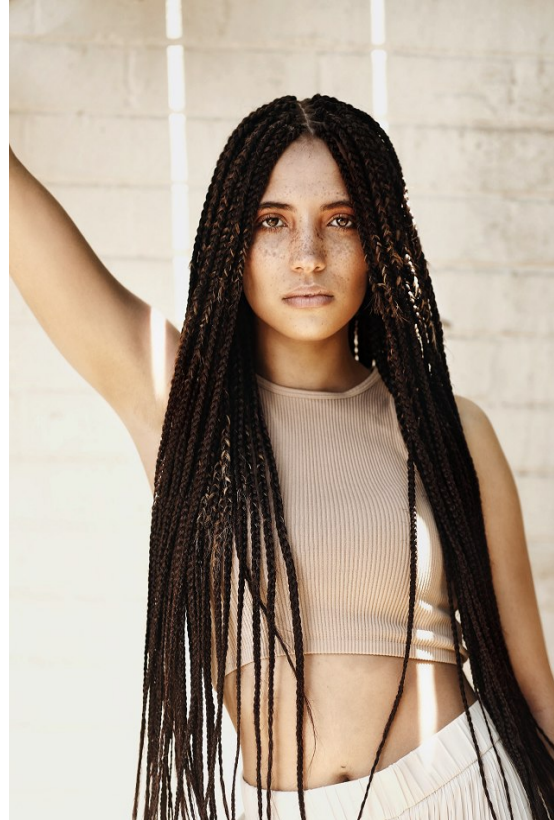

BOSS MODELS

JOHANNESBURG

NOOREEN HASSAM

Height: 165cm Bust: 84cm Waist: 67cm Hips: 94cm Shoe: 5 UK Hair: Auburn Eyes: Brown