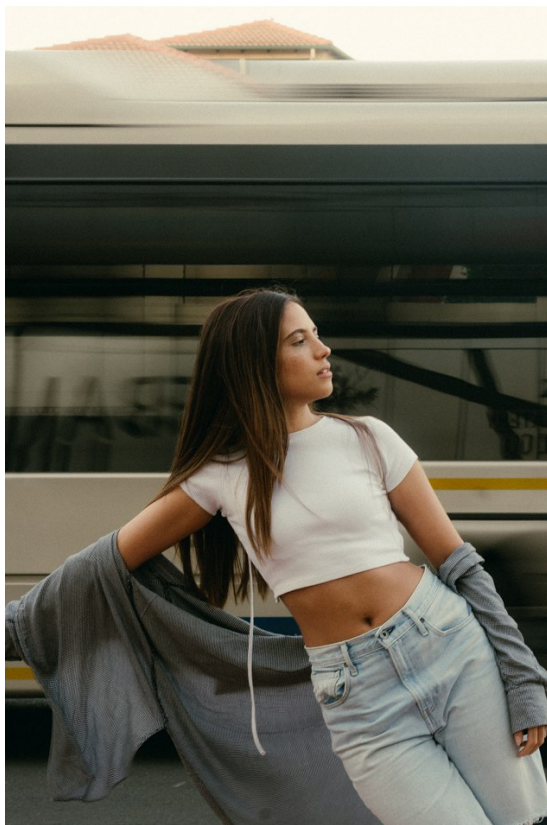

BOSS MODELS

JOHANNESBURG

NOOREEN HASSAM

Height: 165cm Bust: 84cm Waist: 67cm Hips: 94cm Shoe: 5 UK Hair: Auburn Eyes: Brown