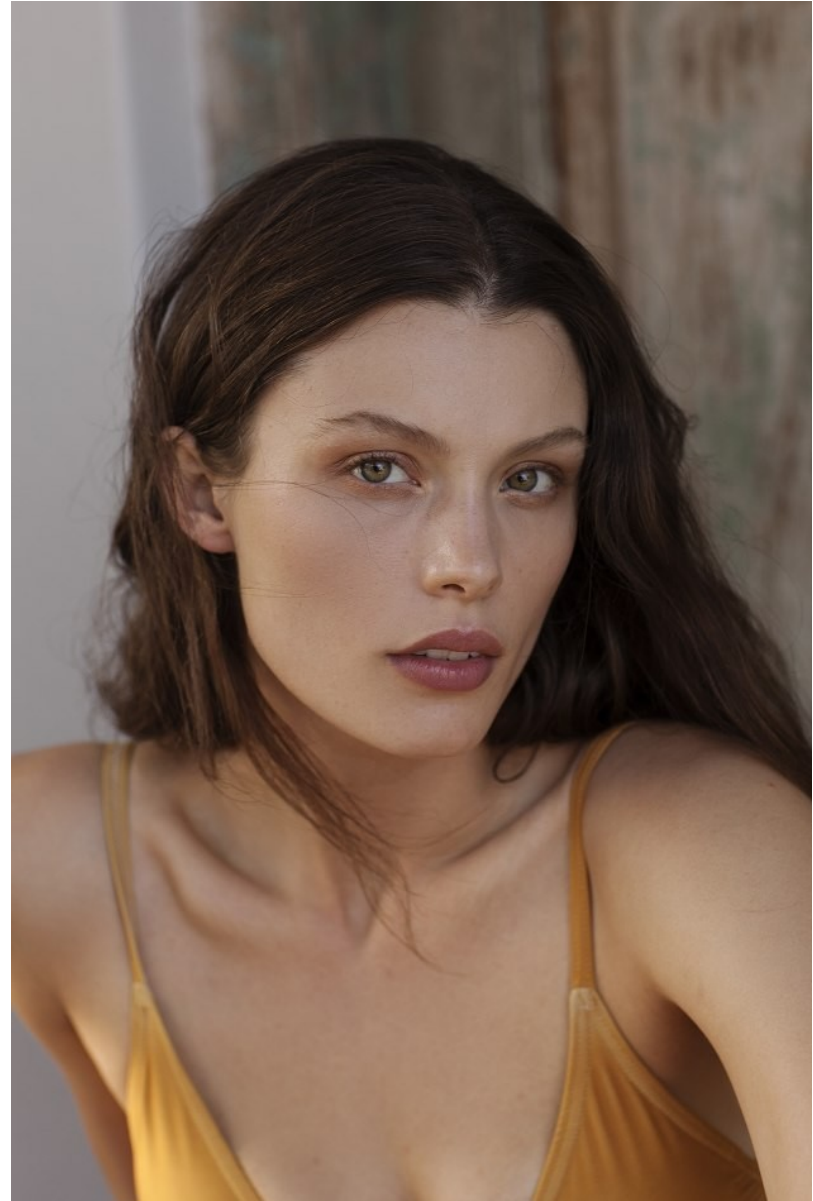

BOSS MODELS

JOHANNESBURG

KAY-LEIGH SUSSMAN

Height: 174cm Bust: 88cm Waist: 70cm Hips: 96cm Shoe: 6 UK Hair: Brown Eyes: Green