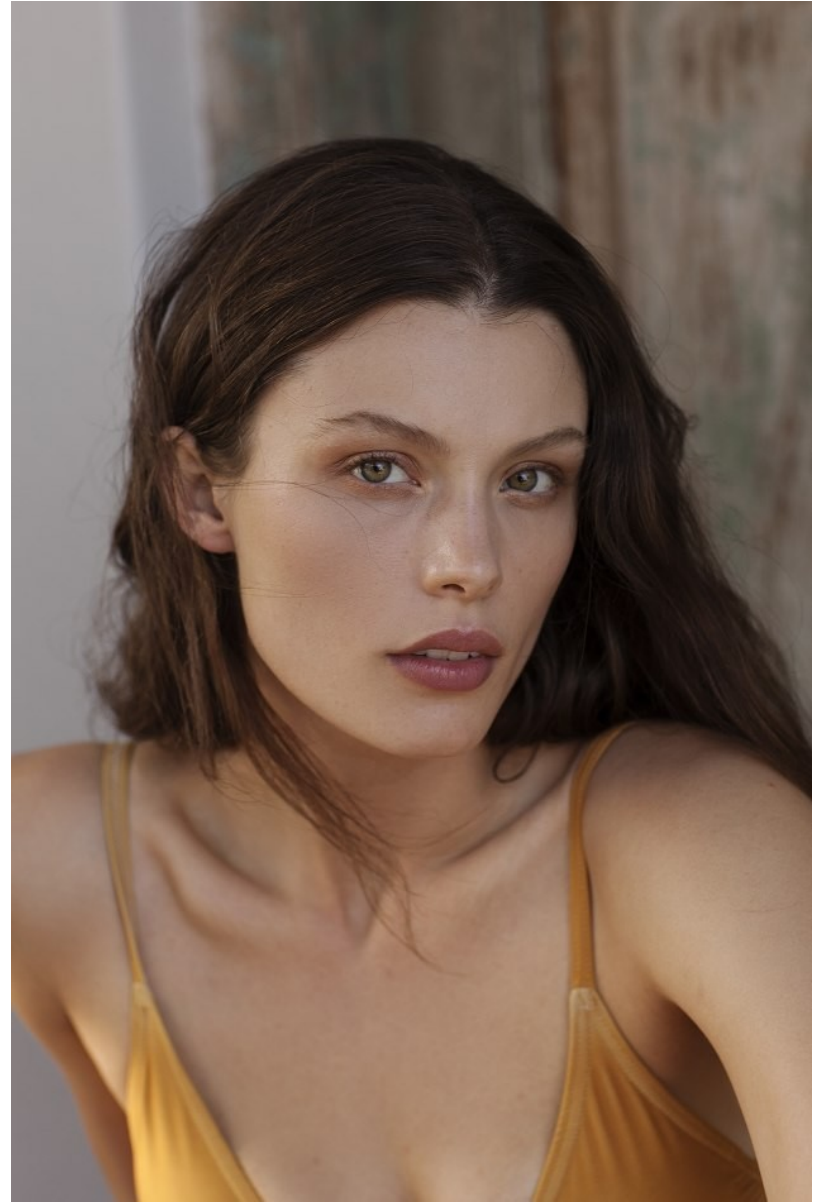

BOSS MODELS

JOHANNESBURG

KAY-LEIGH SUSSMAN

Height: 174cm Bust: 88cm Waist: 70cm Hips: 96cm Shoe: 6 UK Hair: Brown Eyes: Green