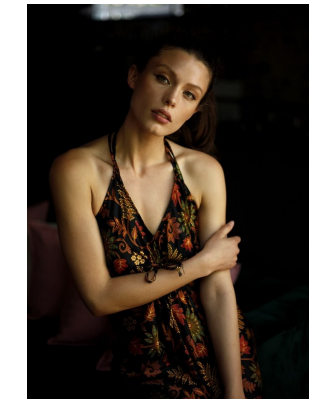

BOSS MODELS

JOHANNESBURG

KAY-LEIGH SUSSMAN

Height: 174cm Bust: 88cm Waist: 70cm Hips: 96cm Shoe: 6 UK Hair: Brown Eyes: Green

BOSS MODELS

JOHANNESBURG

KAY-LEIGH SUSSMAN

Height: 174cm Bust: 88cm Waist: 70cm Hips: 96cm Shoe: 6 UK Hair: Brown Eyes: Green

BOSS MODELS

JOHANNESBURG

KAY-LEIGH SUSSMAN

Height: 174cm Bust: 88cm Waist: 70cm Hips: 96cm Shoe: 6 UK Hair: Brown Eyes: Green