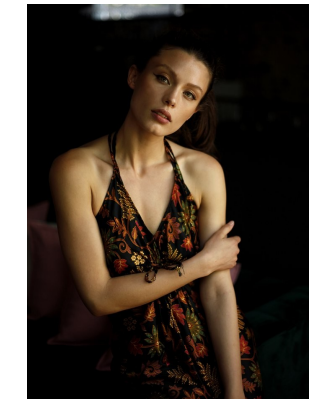

# BOSS MODELS

JOHANNESBURG

## KAY-LEIGH SUSSMAN

Height: 174cm Bust: 88cm Waist: 70cm Hips: 96cm Shoe: 6 UK Hair: Brown Eyes: Green

# BOSS MODELS

JOHANNESBURG

KAY-LEIGH SUSSMAN

Height: 174cm Bust: 88cm Waist: 70cm Hips: 96cm Shoe: 6 UK Hair: Brown Eyes: Green