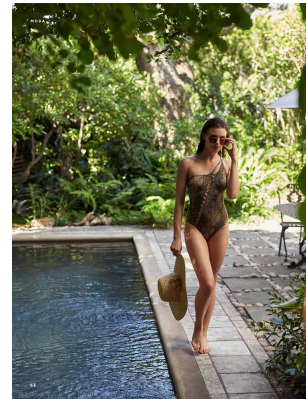

BOSS MODELS

JOHANNESBURG

KAY-LEIGH SUSSMAN

Height: 174cm Bust: 88cm Waist: 70cm Hips: 96cm Shoe: 6 UK Hair: Brown Eyes: Green