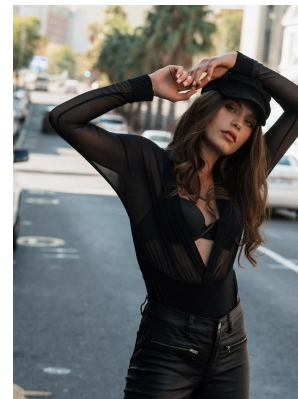

# BOSS MODELS

JOHANNESBURG

## KAY-LEIGH SUSSMAN

Height: 174cm Bust: 88cm Waist: 70cm Hips: 96cm Shoe: 6 UK Hair: Brown Eyes: Green

# BOSS MODELS

JOHANNESBURG

KAY-LEIGH SUSSMAN

Height: 174cm Bust: 88cm Waist: 70cm Hips: 96cm Shoe: 6 UK Hair: Brown Eyes: Green