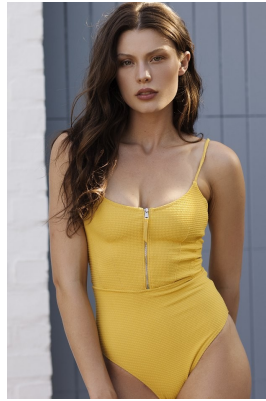

## KAY-LEIGH SUSSMAN

Height: 174cm Bust: 88cm Waist: 70cm Hips: 96cm Shoe: 6 UK Hair: Brown Eyes: Green

# BOSS MODELS

JOHANNESBURG

KAY-LEIGH SUSSMAN

Height: 174cm Bust: 88cm Waist: 70cm Hips: 96cm Shoe: 6 UK Hair: Brown Eyes: Green