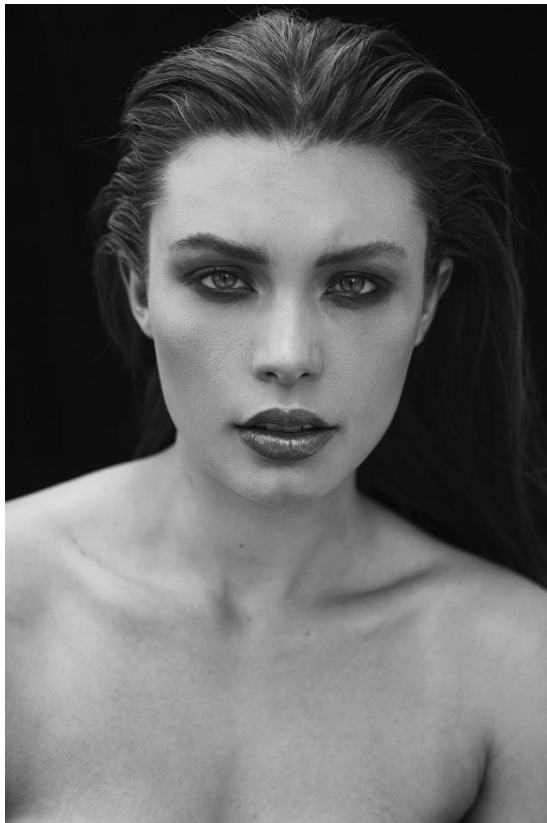

BOSS MODELS

JOHANNESBURG

KAY-LEIGH SUSSMAN

Height: 174cm Bust: 88cm Waist: 70cm Hips: 96cm Shoe: 6 UK Hair: Brown Eyes: Green