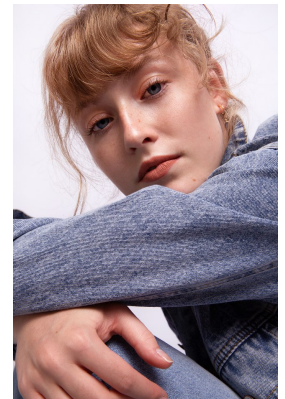

BOSS MODELS

JOHANNESBURG

TANIA BREWIS

Height: 174cm Bust: 80cm Waist: 63cm Hips: 94cm Shoe: 6 UK Hair: Blonde Eyes: Blue

BOSS MODELS

JOHANNESBURG

TANIA BREWIS

Height: 174cm Bust: 80cm Waist: 63cm Hips: 94cm Shoe: 6 UK Hair: Blonde Eyes: Blue