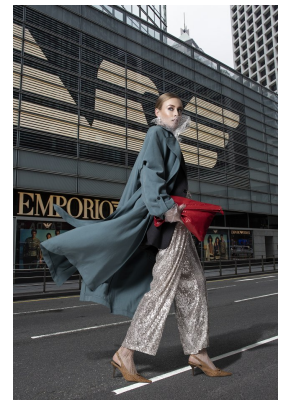

# BOSS MODELS

JOHANNESBURG

## TANIA BREWIS

Height: 174cm Bust: 80cm Waist: 63cm Hips: 94cm Shoe: 6 UK Hair: Blonde Eyes: Blue