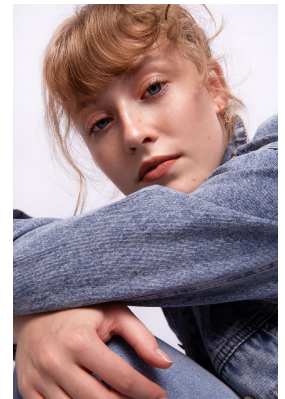

## TANIA BREWIS

Height: 174cm Bust: 80cm Waist: 63cm Hips: 94cm Shoe: 6 UK Hair: Blonde Eyes: Blue