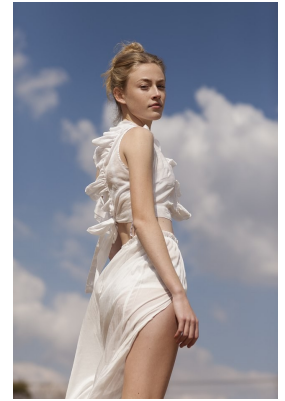

BOSS MODELS

JOHANNESBURG

TANIA BREWIS

Height: 174cm Bust: 80cm Waist: 63cm Hips: 94cm Shoe: 6 UK Hair: Blonde Eyes: Blue

BOSS MODELS

JOHANNESBURG

TANIA BREWIS

Height: 174cm Bust: 80cm Waist: 63cm Hips: 94cm Shoe: 6 UK Hair: Blonde Eyes: Blue