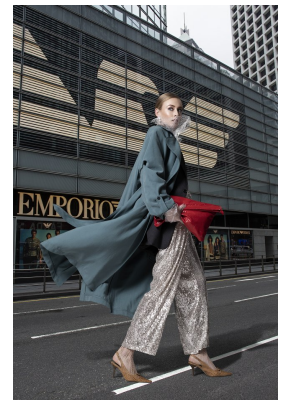

BOSS MODELS

JOHANNESBURG

TANIA BREWIS

Height: 174cm Bust: 80cm Waist: 63cm Hips: 94cm Shoe: 6 UK Hair: Blonde Eyes: Blue

BOSS MODELS

JOHANNESBURG

TANIA BREWIS

Height: 174cm Bust: 80cm Waist: 63cm Hips: 94cm Shoe: 6 UK Hair: Blonde Eyes: Blue