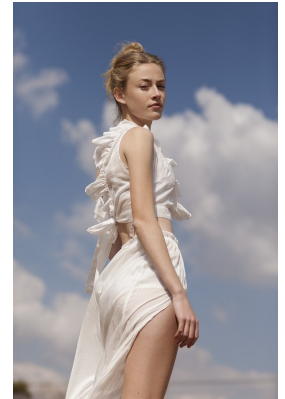

BOSS MODELS

JOHANNESBURG

TANIA BREWIS

Height: 174cm Bust: 80cm Waist: 63cm Hips: 94cm Shoe: 6 UK Hair: Blonde Eyes: Blue

BOSS MODELS

JOHANNESBURG

TANIA BREWIS

Height: 174cm Bust: 80cm Waist: 63cm Hips: 94cm Shoe: 6 UK Hair: Blonde Eyes: Blue