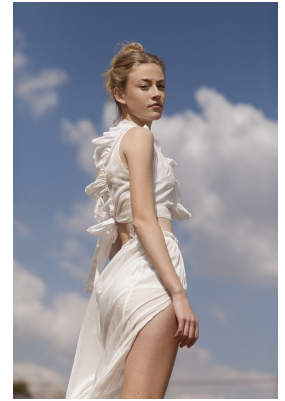

## TANIA BREWIS

Height: 174cm Bust: 80cm Waist: 63cm Hips: 94cm Shoe: 6 UK Hair: Blonde Eyes: Blue