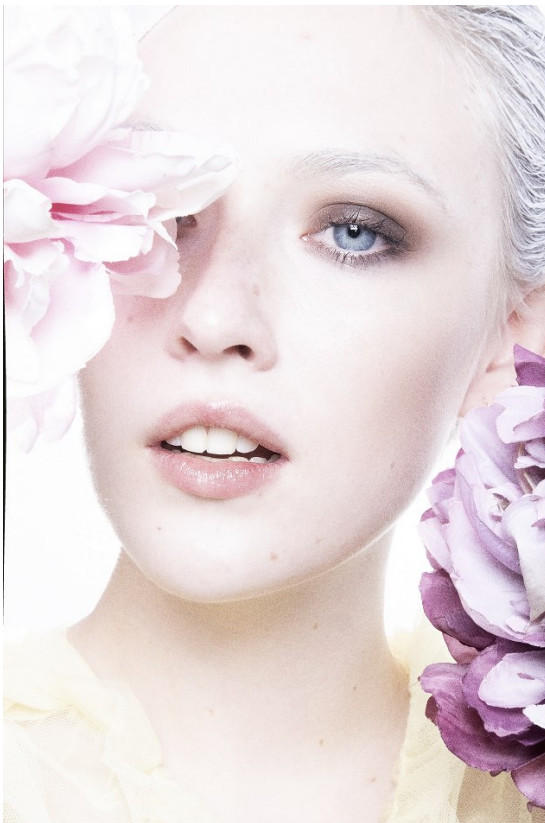

BOSS MODELS

JOHANNESBURG

TANIA BREWIS

Height: 174cm Bust: 80cm Waist: 63cm Hips: 94cm Shoe: 6 UK Hair: Blonde Eyes: Blue