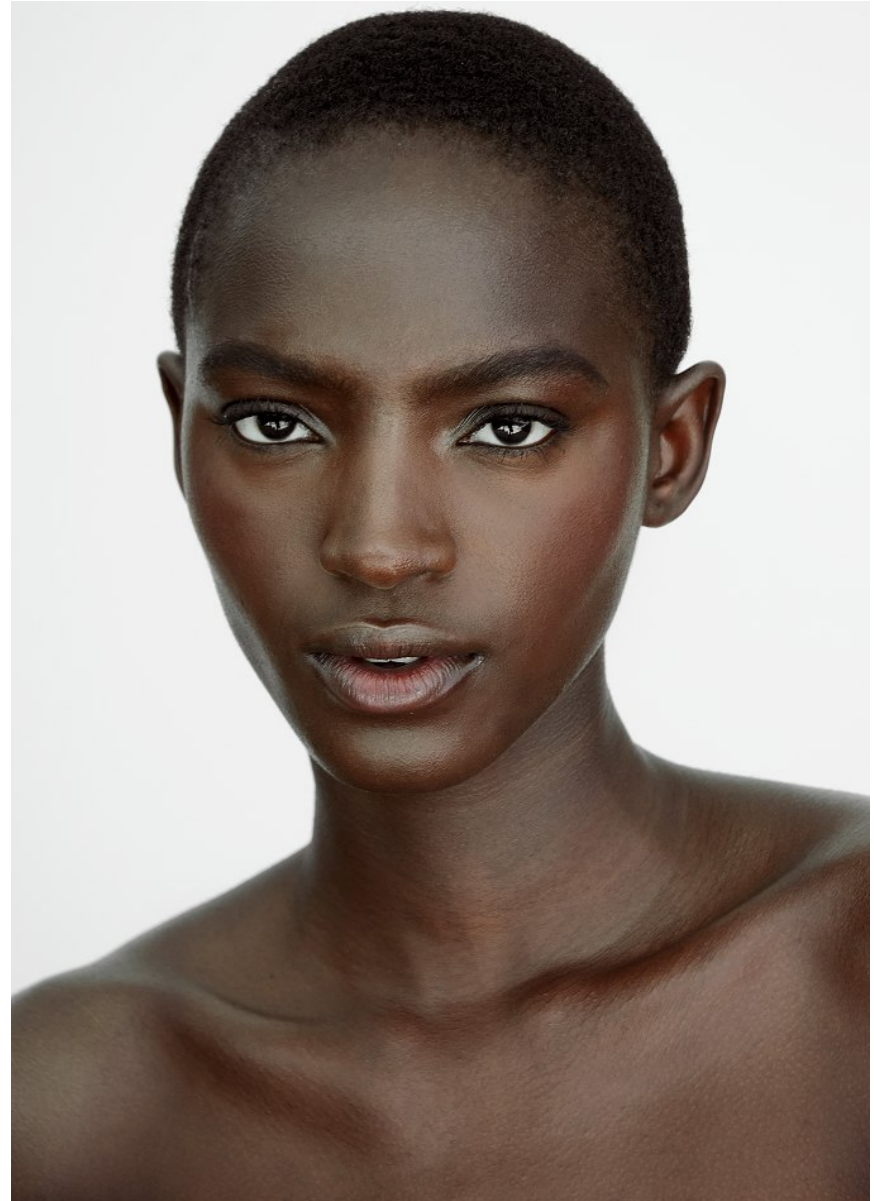

BOSS MODELS

JOHANNESBURG

FAITH JOHNSON

Height: 181cm Bust: 83cm Waist: 68cm Hips: 92cm Shoe: 8 UK Hair: Black Eyes: Brown

BOSS MODELS

JOHANNESBURG

FAITH JOHNSON

Height: 181cm Bust: 83cm Waist: 68cm Hips: 92cm Shoe: 8 UK Hair: Black Eyes: Brown