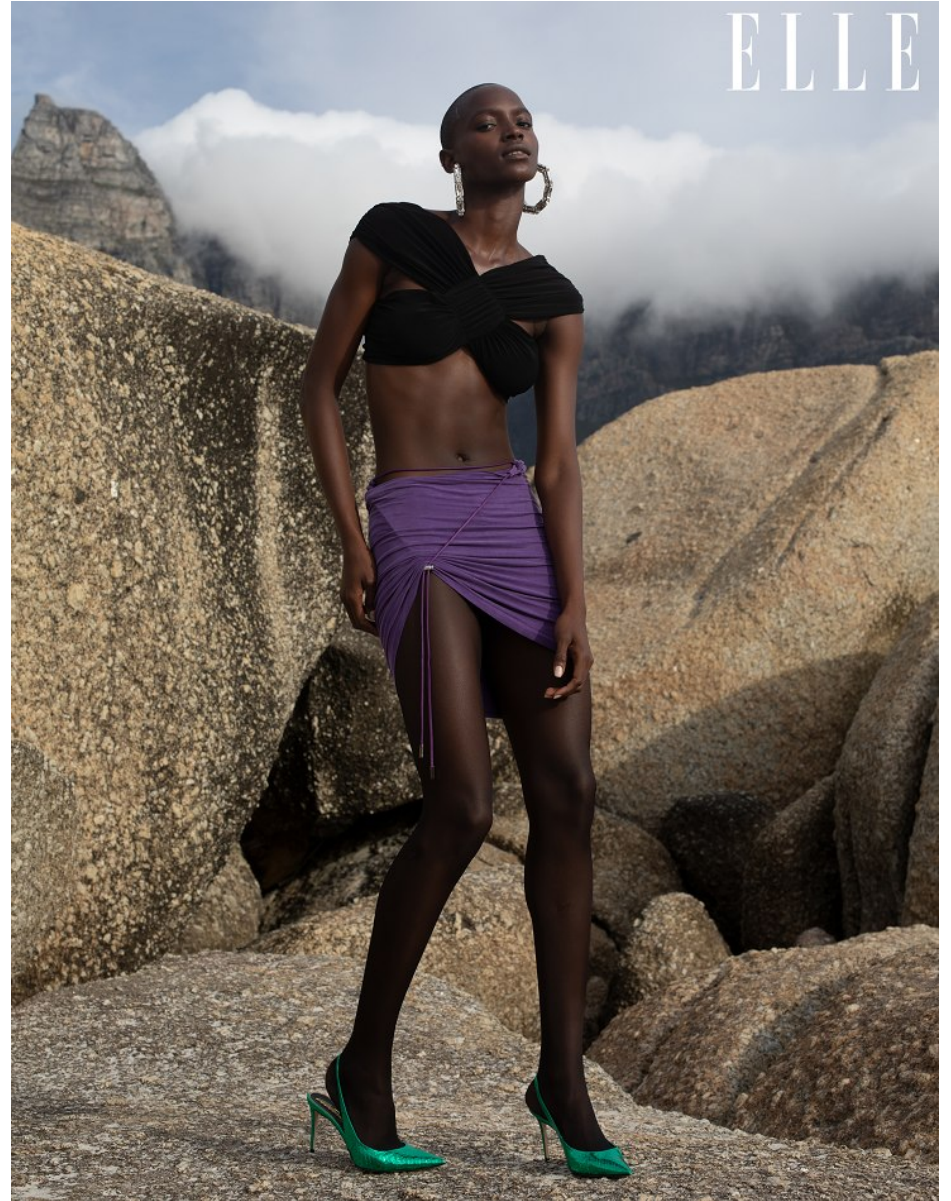

BOSS MODELS

JOHANNESBURG

FAITH JOHNSON

Height: 181cm Bust: 83cm Waist: 68cm Hips: 92cm Shoe: 8 UK Hair: Black Eyes: Brown