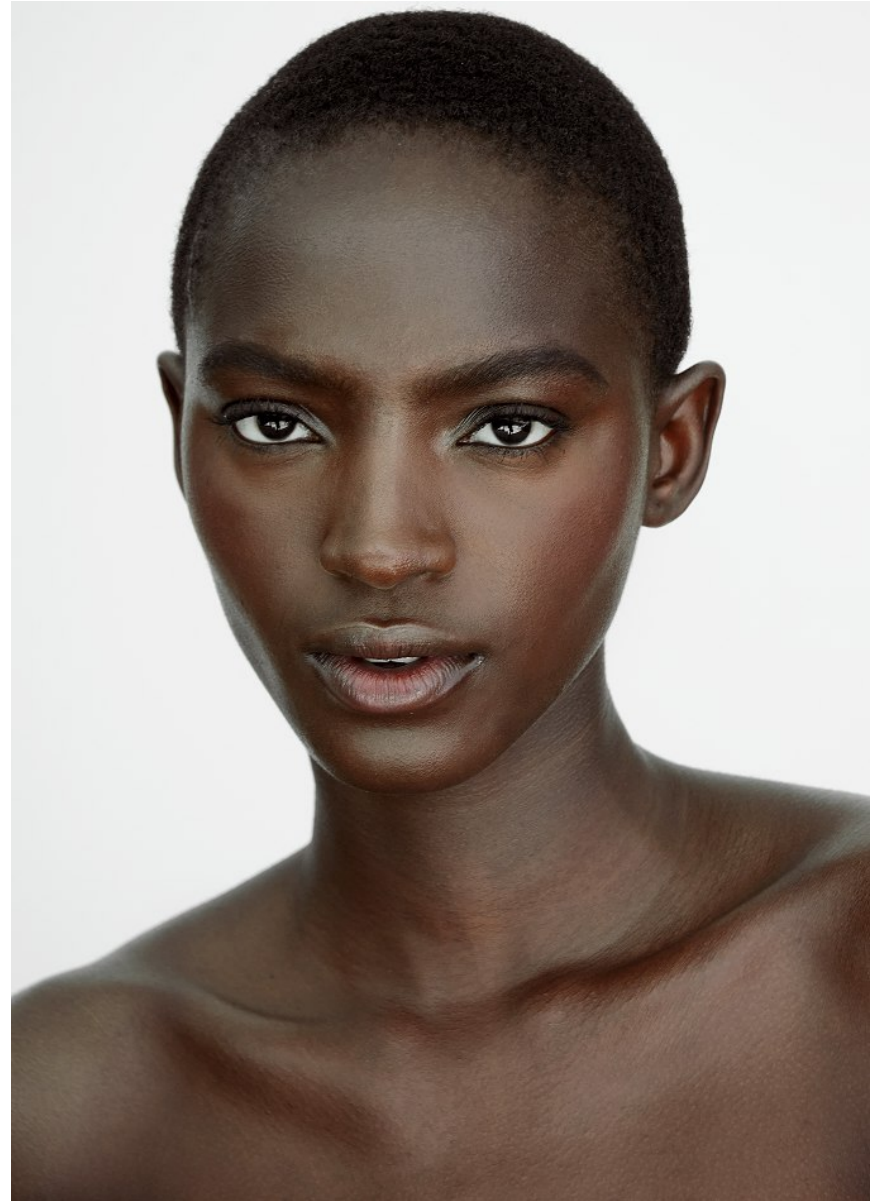

BOSS MODELS

JOHANNESBURG

FAITH JOHNSON

Height: 181cm Bust: 83cm Waist: 68cm Hips: 92cm Shoe: 8 UK Hair: Black Eyes: Brown