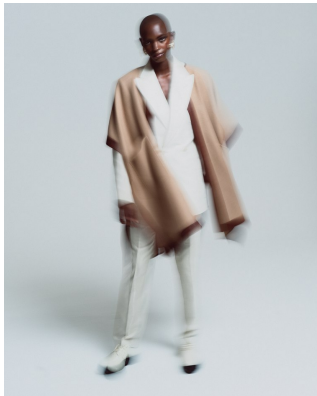

BOSS MODELS

JOHANNESBURG

FAITH JOHNSON

Height: 181cm Bust: 83cm Waist: 68cm Hips: 92cm Shoe: 8 UK Hair: Black Eyes: Brown

BOSS MODELS

JOHANNESBURG

FAITH JOHNSON

Height: 181cm Bust: 83cm Waist: 68cm Hips: 92cm Shoe: 8 UK Hair: Black Eyes: Brown