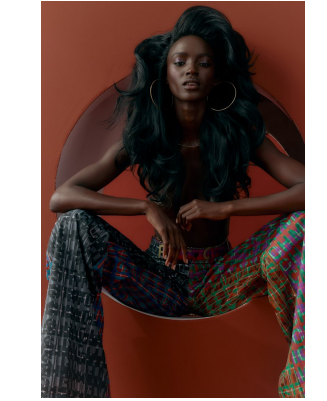

BOSS MODELS

JOHANNESBURG

FAITH JOHNSON

Height: 181cm Bust: 83cm Waist: 68cm Hips: 92cm Shoe: 8 UK Hair: Black Eyes: Brown

BOSS MODELS

JOHANNESBURG

FAITH JOHNSON

Height: 181cm Bust: 83cm Waist: 68cm Hips: 92cm Shoe: 8 UK Hair: Black Eyes: Brown