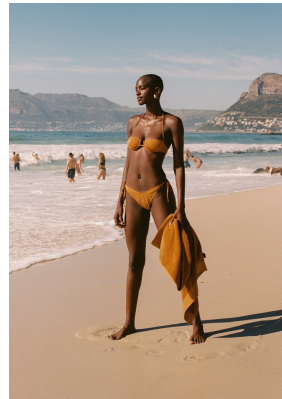

BOSS MODELS

JOHANNESBURG

FAITH JOHNSON

Height: 181cm Bust: 83cm Waist: 68cm Hips: 92cm Shoe: 8 UK Hair: Black Eyes: Brown

BOSS MODELS

JOHANNESBURG

FAITH JOHNSON

Height: 181cm Bust: 83cm Waist: 68cm Hips: 92cm Shoe: 8 UK Hair: Black Eyes: Brown