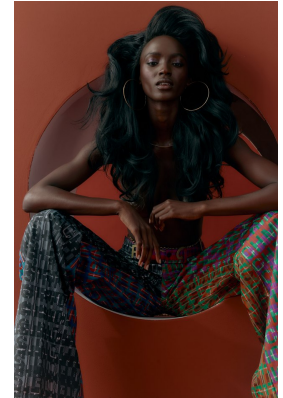

# BOSS MODELS

JOHANNESBURG

FAITH JOHNSON

Height: 181cm Bust: 83cm Waist: 68cm Hips: 92cm Shoe: 8 UK Hair: Black Eyes: Brown

## FAITH JOHNSON

Height: 181cm Bust: 83cm Waist: 68cm Hips: 92cm Shoe: 8 UK Hair: Black Eyes: Brown