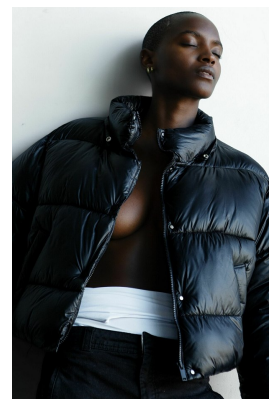

BOSS MODELS

JOHANNESBURG

FAITH JOHNSON

Height: 181cm Bust: 83cm Waist: 68cm Hips: 92cm Shoe: 8 UK Hair: Black Eyes: Brown

BOSS MODELS

JOHANNESBURG

FAITH JOHNSON

Height: 181cm Bust: 83cm Waist: 68cm Hips: 92cm Shoe: 8 UK Hair: Black Eyes: Brown