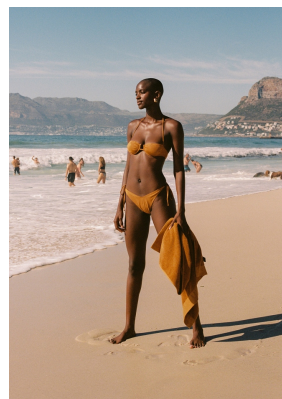

BOSS MODELS

JOHANNESBURG

FAITH JOHNSON

Height: 181cm Bust: 83cm Waist: 68cm Hips: 92cm Shoe: 8 UK Hair: Black Eyes: Brown

BOSS MODELS

JOHANNESBURG

FAITH JOHNSON

Height: 181cm Bust: 83cm Waist: 68cm Hips: 92cm Shoe: 8 UK Hair: Black Eyes: Brown