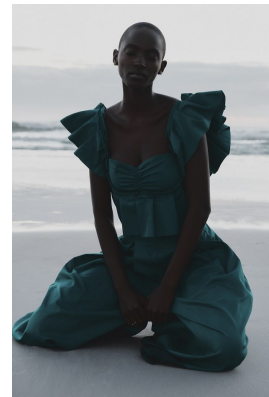

BOSS MODELS

JOHANNESBURG

FAITH JOHNSON

Height: 181cm Bust: 83cm Waist: 68cm Hips: 92cm Shoe: 8 UK Hair: Black Eyes: Brown

BOSS MODELS

JOHANNESBURG

FAITH JOHNSON

Height: 181cm Bust: 83cm Waist: 68cm Hips: 92cm Shoe: 8 UK Hair: Black Eyes: Brown