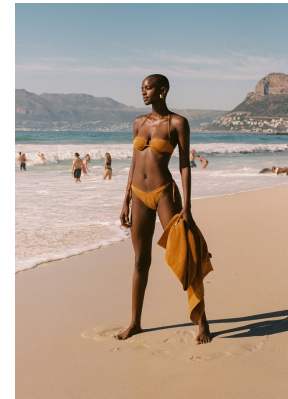

# BOSS MODELS

JOHANNESBURG

FAITH JOHNSON

Height: 181cm Bust: 83cm Waist: 68cm Hips: 92cm Shoe: 8 UK Hair: Black Eyes: Brown

## FAITH JOHNSON

Height: 181cm Bust: 83cm Waist: 68cm Hips: 92cm Shoe: 8 UK Hair: Black Eyes: Brown