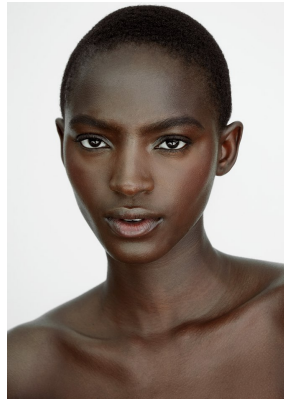

BOSS MODELS

JOHANNESBURG

FAITH JOHNSON

Height: 181cm Bust: 83cm Waist: 68cm Hips: 92cm Shoe: 8 UK Hair: Black Eyes: Brown