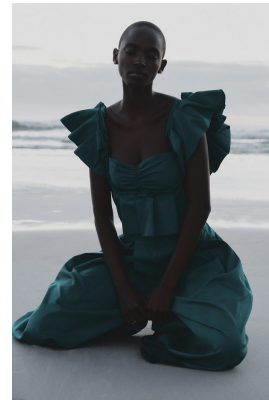

# BOSS MODELS

JOHANNESBURG

FAITH JOHNSON

Height: 181cm Bust: 83cm Waist: 68cm Hips: 92cm Shoe: 8 UK Hair: Black Eyes: Brown

# BOSS MODELS

JOHANNESBURG

## FAITH JOHNSON

Height: 181cm Bust: 83cm Waist: 68cm Hips: 92cm Shoe: 8 UK Hair: Black Eyes: Brown