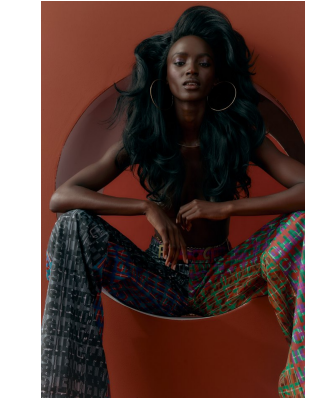

BOSS MODELS

JOHANNESBURG

FAITH JOHNSON

Height: 181cm Bust: 83cm Waist: 68cm Hips: 92cm Shoe: 8 UK Hair: Black Eyes: Brown

BOSS MODELS

JOHANNESBURG

FAITH JOHNSON

Height: 181cm Bust: 83cm Waist: 68cm Hips: 92cm Shoe: 8 UK Hair: Black Eyes: Brown