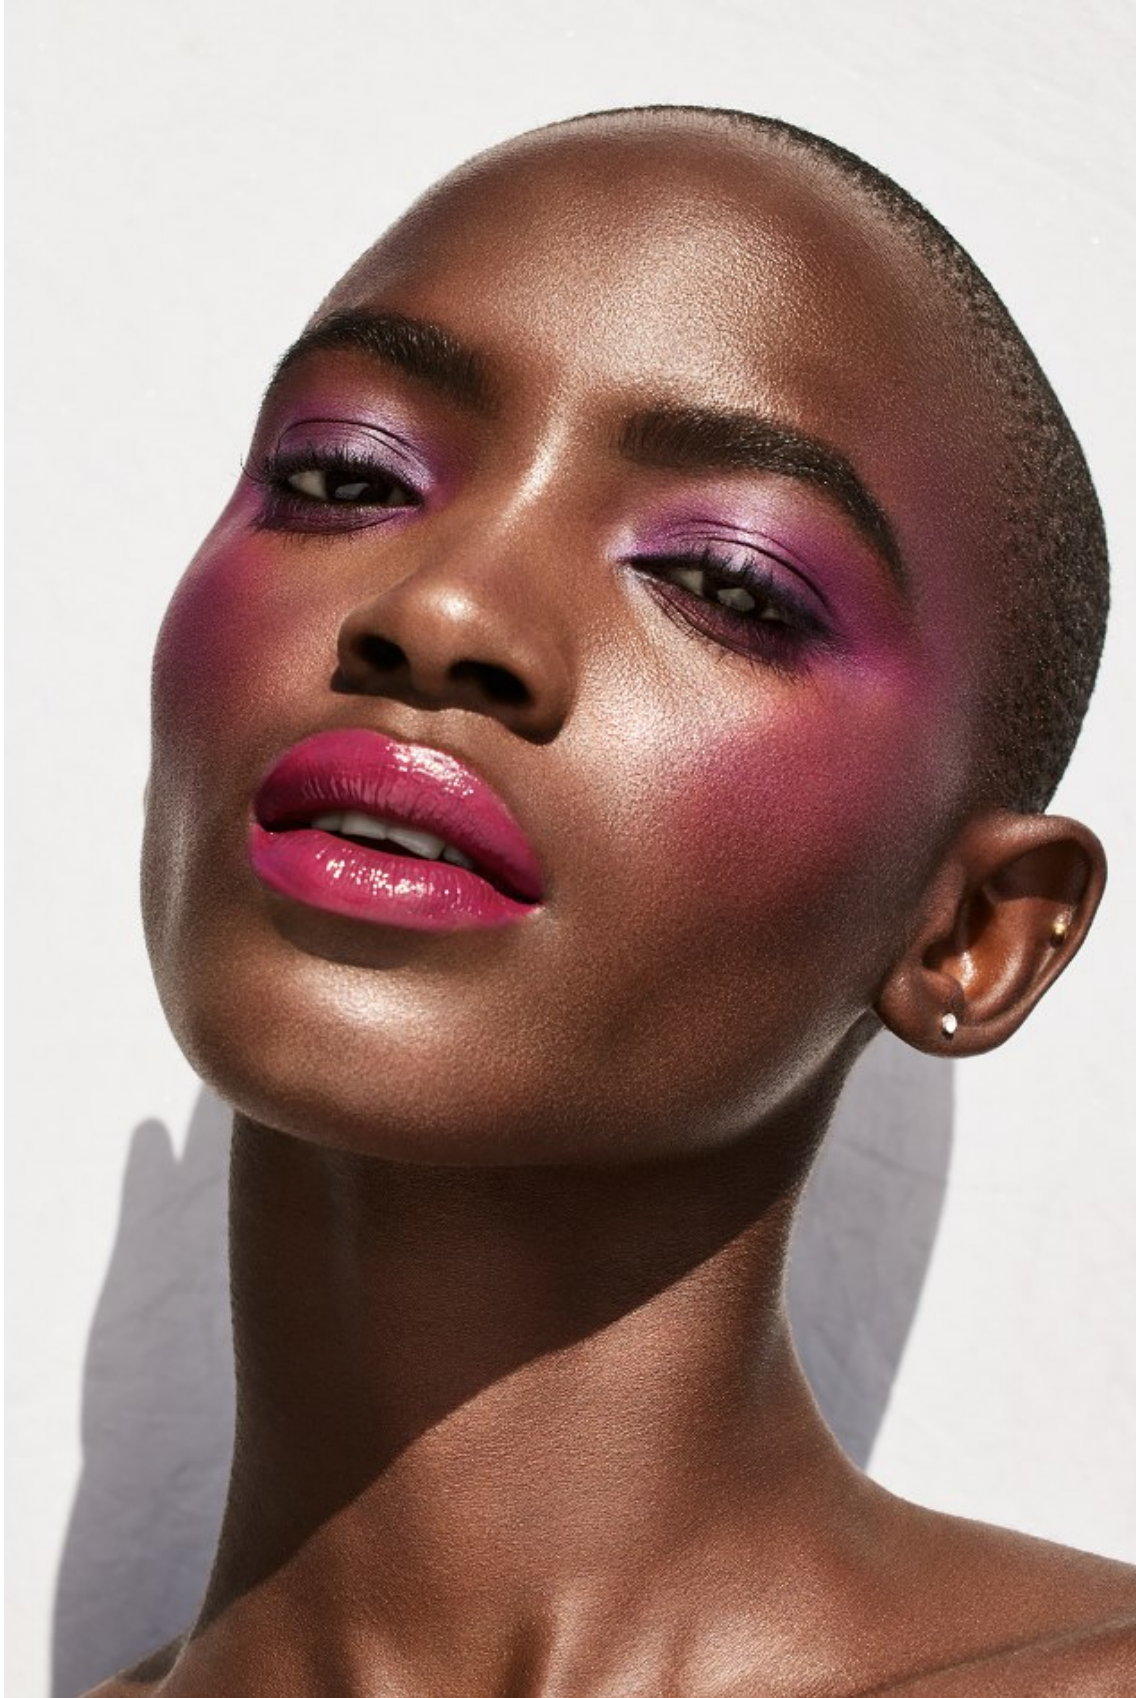

BOSS MODELS

JOHANNESBURG

FAITH JOHNSON

Height: 181cm Bust: 83cm Waist: 68cm Hips: 92cm Shoe: 8 UK Hair: Black Eyes: Brown

BOSS MODELS

JOHANNESBURG

FAITH JOHNSON

Height: 181cm Bust: 83cm Waist: 68cm Hips: 92cm Shoe: 8 UK Hair: Black Eyes: Brown