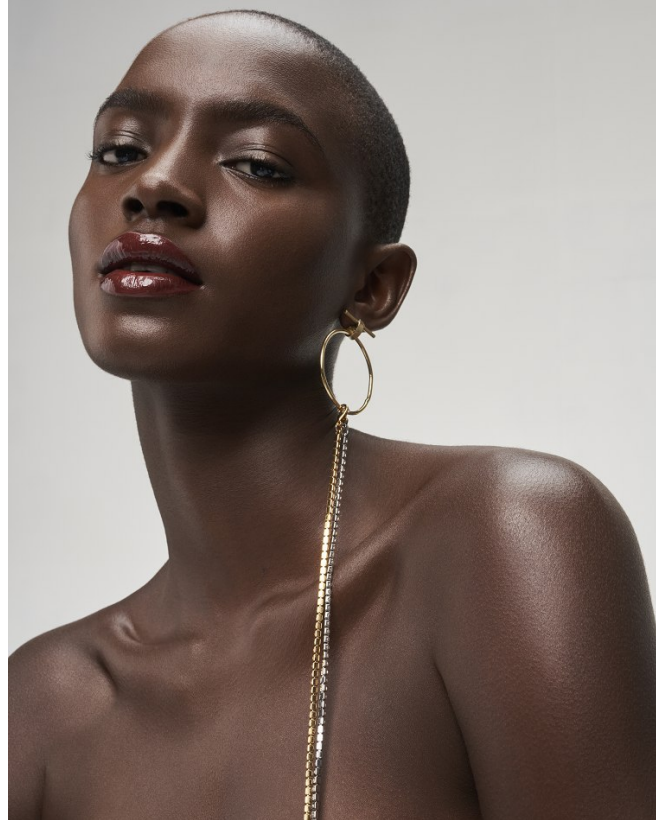

BOSS MODELS

JOHANNESBURG

FAITH JOHNSON

Height: 181cm Bust: 83cm Waist: 68cm Hips: 92cm Shoe: 8 UK Hair: Black Eyes: Brown

BOSS MODELS

JOHANNESBURG

FAITH JOHNSON

Height: 181cm Bust: 83cm Waist: 68cm Hips: 92cm Shoe: 8 UK Hair: Black Eyes: Brown

BOSS MODELS

JOHANNESBURG

FAITH JOHNSON

Height: 181cm Bust: 83cm Waist: 68cm Hips: 92cm Shoe: 8 UK Hair: Black Eyes: Brown

BOSS MODELS

JOHANNESBURG

Vest: ZARA
Top: SIMONE BELLUS
Gloves: NOBI TALE

FAITH JOHNSON