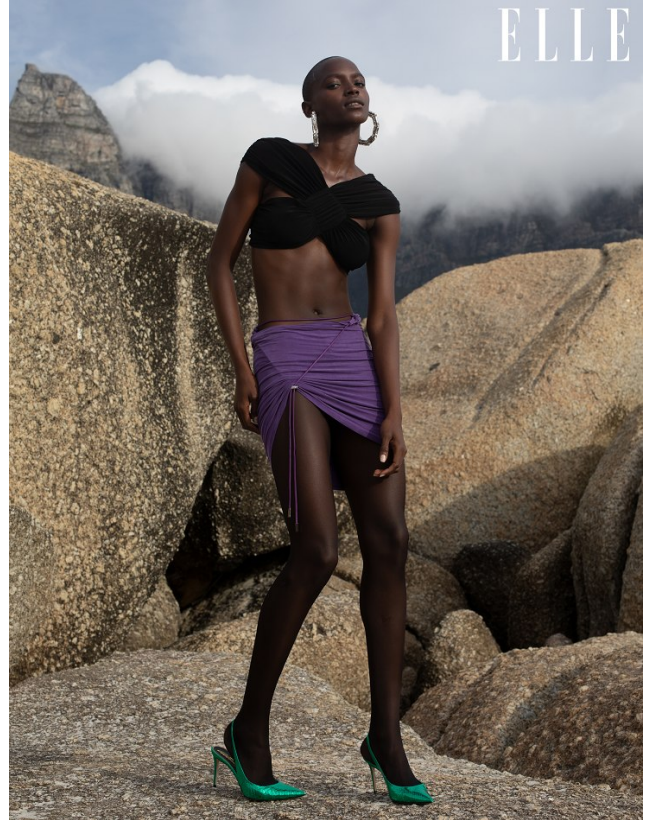

BOSS MODELS

JOHANNESBURG

FAITH JOHNSON

Height: 181cm Bust: 83cm Waist: 68cm Hips: 92cm Shoe: 8 UK Hair: Black Eyes: Brown

BOSS MODELS

JOHANNESBURG

FAITH JOHNSON

Height: 181cm Bust: 83cm Waist: 68cm Hips: 92cm Shoe: 8 UK Hair: Black Eyes: Brown