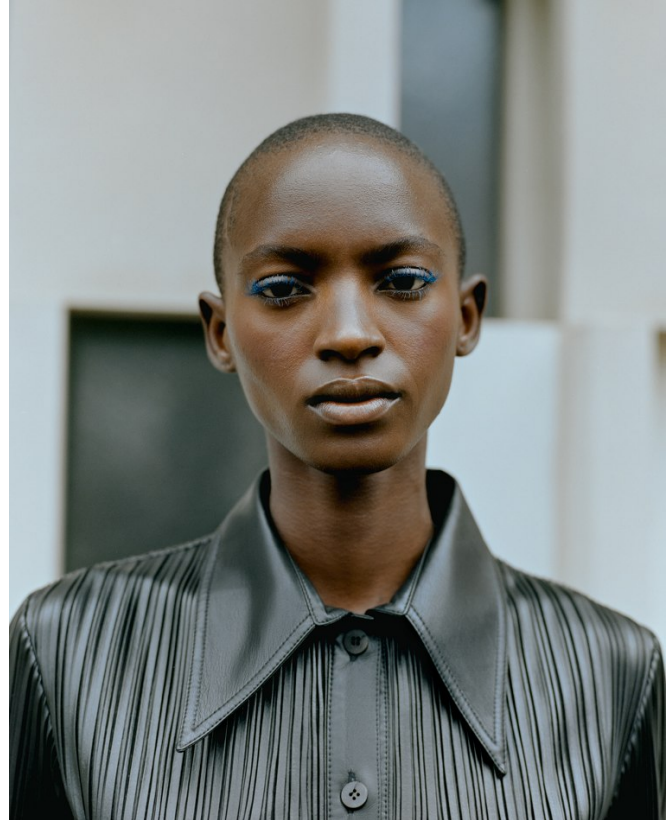

BOSS MODELS

JOHANNESBURG

FAITH JOHNSON

Height: 181cm Bust: 83cm Waist: 68cm Hips: 92cm Shoe: 8 UK Hair: Black Eyes: Brown