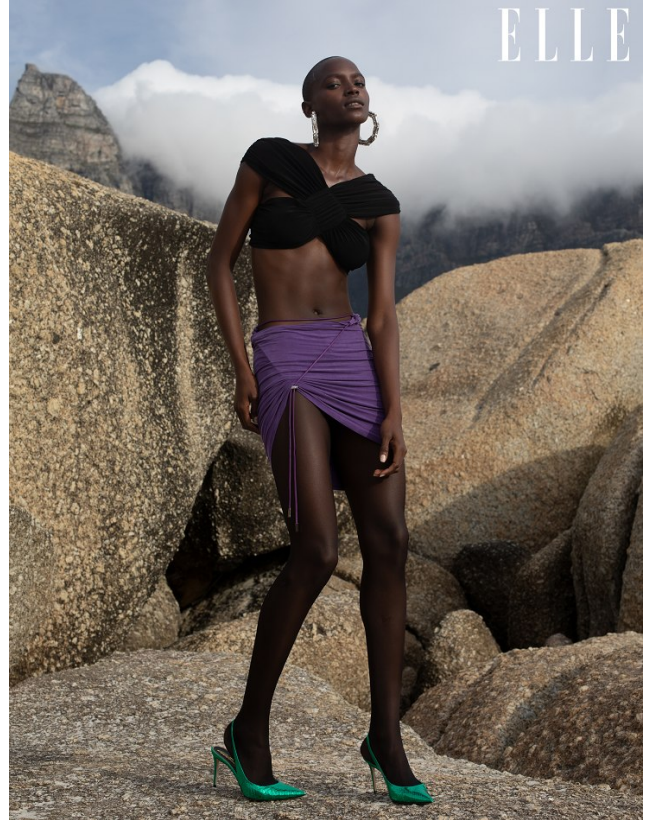

BOSS MODELS

JOHANNESBURG

FAITH JOHNSON

Height: 181cm Bust: 83cm Waist: 68cm Hips: 92cm Shoe: 8 UK Hair: Black Eyes: Brown