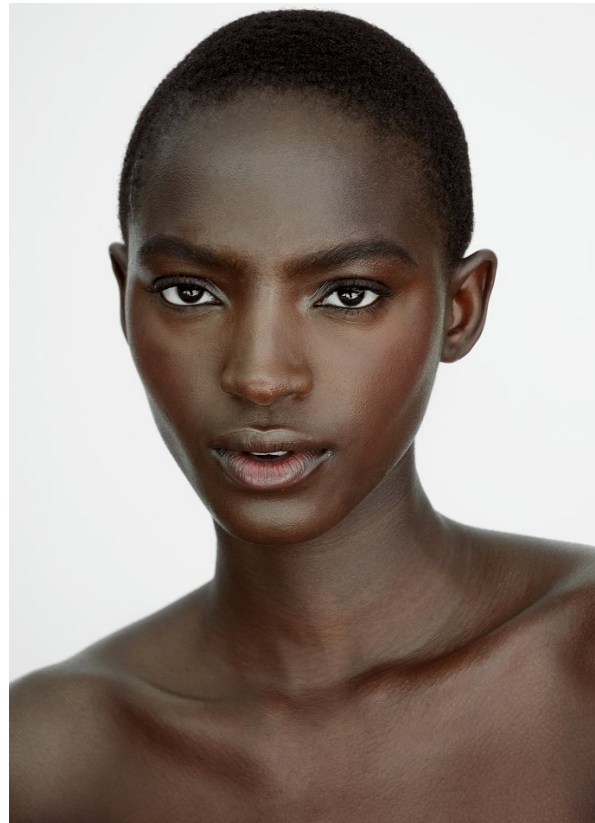

BOSS MODELS

JOHANNESBURG

FAITH JOHNSON

Height: 181cm Bust: 83cm Waist: 68cm Hips: 92cm Shoe: 8 UK Hair: Black Eyes: Brown

BOSS MODELS

JOHANNESBURG

FAITH JOHNSON

Height: 181cm Bust: 83cm Waist: 68cm Hips: 92cm Shoe: 8 UK Hair: Black Eyes: Brown