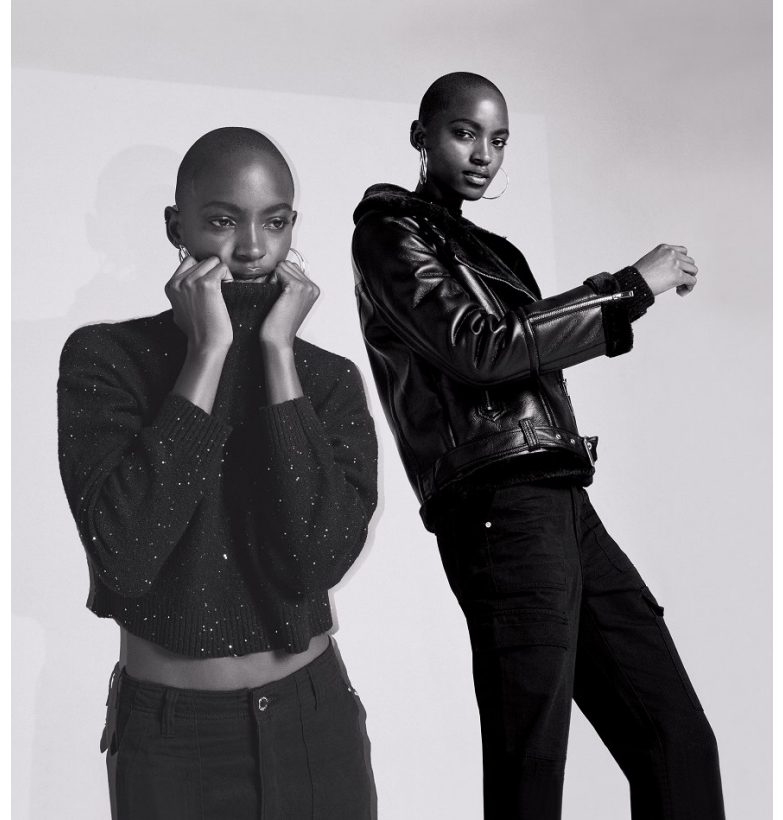

BOSS MODELS

JOHANNESBURG

FAITH JOHNSON

Height: 181cm Bust: 83cm Waist: 68cm Hips: 92cm Shoe: 8 UK Hair: Black Eyes: Brown

BOSS MODELS

JOHANNESBURG

FAITH JOHNSON

Height: 181cm Bust: 83cm Waist: 68cm Hips: 92cm Shoe: 8 UK Hair: Black Eyes: Brown