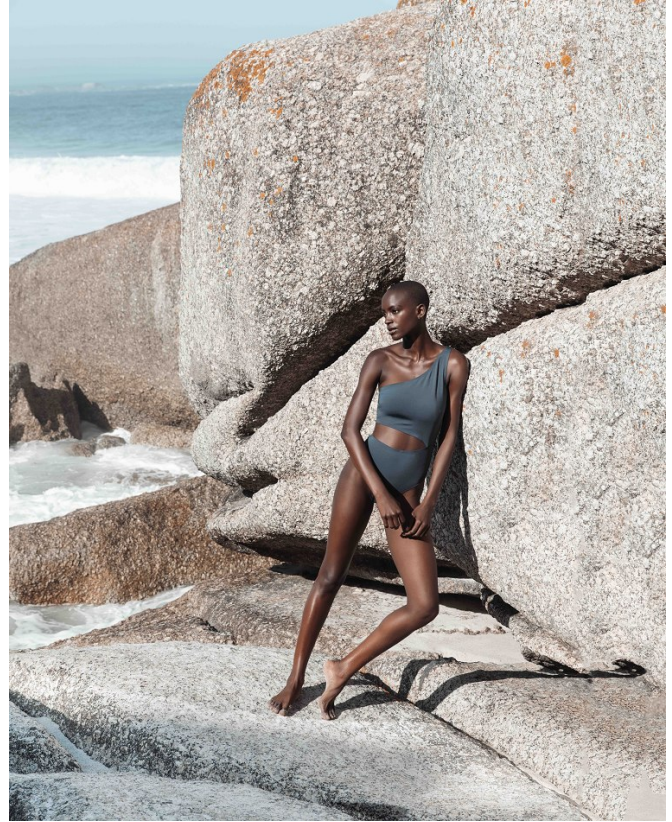

BOSS MODELS

JOHANNESBURG

FAITH JOHNSON

Height: 181cm Bust: 83cm Waist: 68cm Hips: 92cm Shoe: 8 UK Hair: Black Eyes: Brown