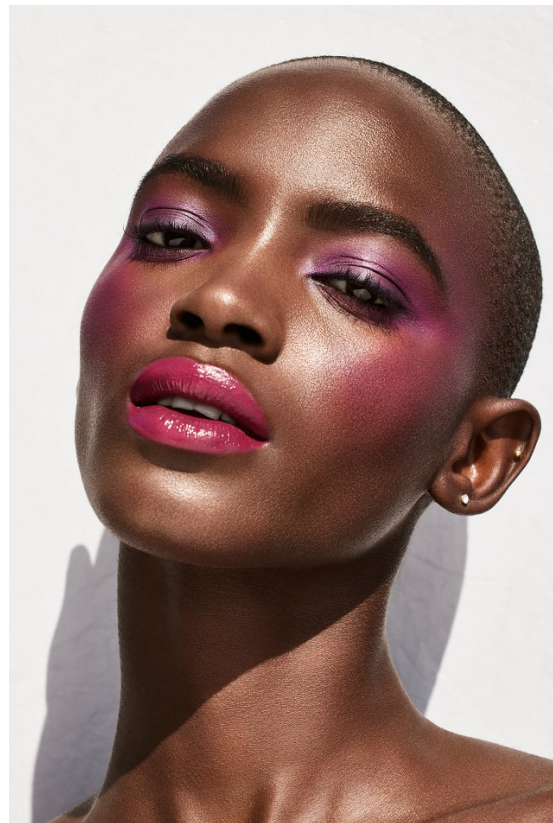

BOSS MODELS

JOHANNESBURG

FAITH JOHNSON

Height: 181cm Bust: 83cm Waist: 68cm Hips: 92cm Shoe: 8 UK Hair: Black Eyes: Brown

BOSS MODELS

JOHANNESBURG

FAITH JOHNSON

Height: 181cm Bust: 83cm Waist: 68cm Hips: 92cm Shoe: 8 UK Hair: Black Eyes: Brown