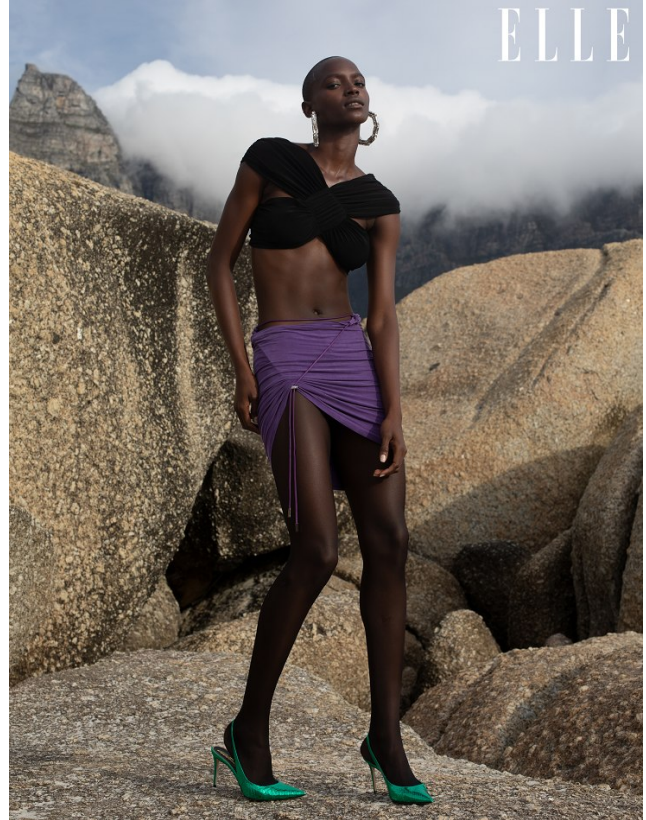

BOSS MODELS

JOHANNESBURG

FAITH JOHNSON

Height: 181cm Bust: 83cm Waist: 68cm Hips: 92cm Shoe: 8 UK Hair: Black Eyes: Brown

BOSS MODELS

JOHANNESBURG

FAITH JOHNSON

Height: 181cm Bust: 83cm Waist: 68cm Hips: 92cm Shoe: 8 UK Hair: Black Eyes: Brown