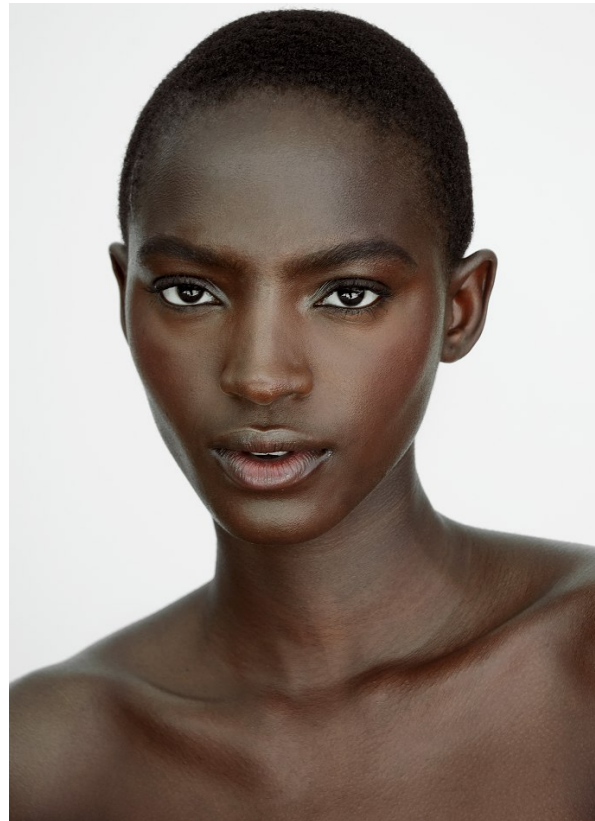

BOSS MODELS

JOHANNESBURG

FAITH JOHNSON

Height: 181cm Bust: 83cm Waist: 68cm Hips: 92cm Shoe: 8 UK Hair: Black Eyes: Brown