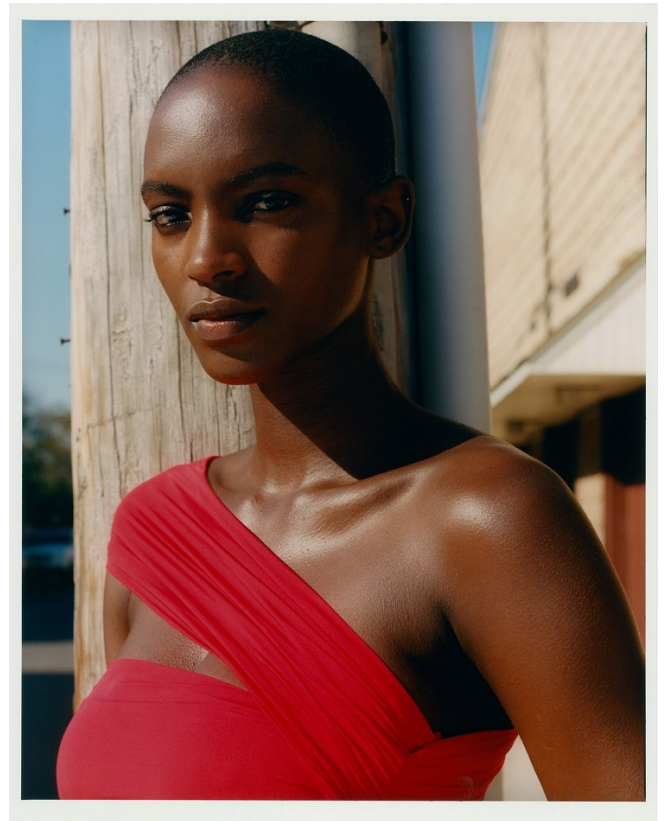

BOSS MODELS

JOHANNESBURG

FAITH JOHNSON

Height: 181cm Bust: 83cm Waist: 68cm Hips: 92cm Shoe: 8 UK Hair: Black Eyes: Brown