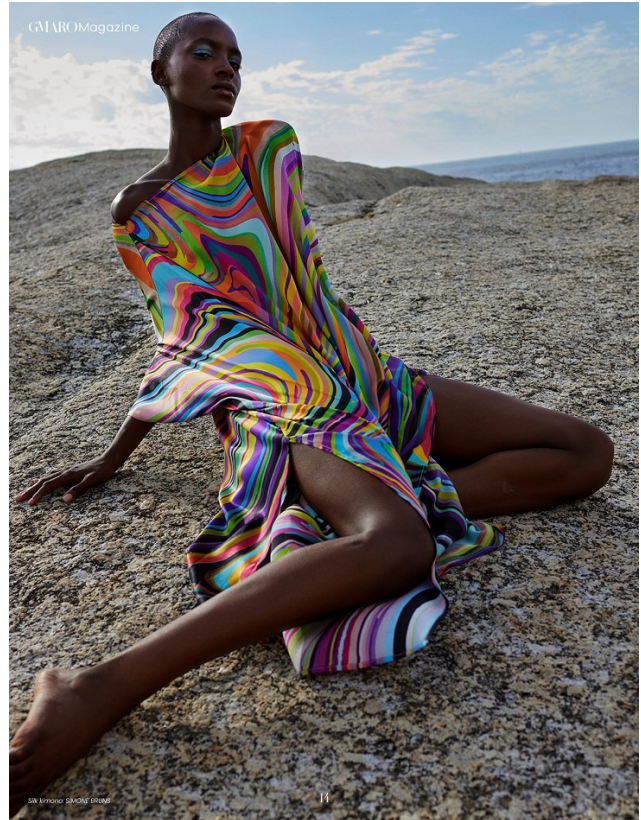

BOSS MODELS

JOHANNESBURG

FAITH JOHNSON

Height: 181cm Bust: 83cm Waist: 68cm Hips: 92cm Shoe: 8 UK Hair: Black Eyes: Brown

BOSS MODELS

JOHANNESBURG

FAITH JOHNSON

Height: 181cm Bust: 83cm Waist: 68cm Hips: 92cm Shoe: 8 UK Hair: Black Eyes: Brown