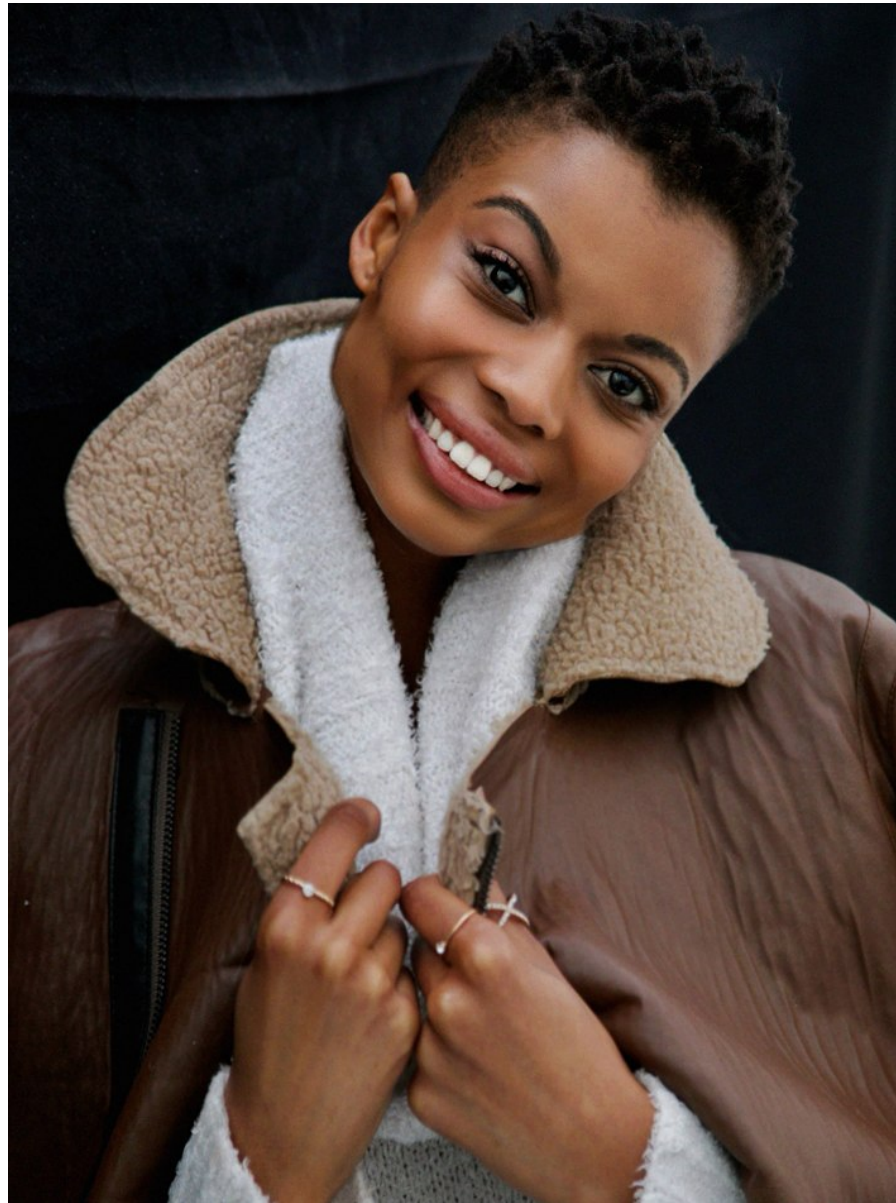

# BOSS MODELS

JOHANNESBURG

CLEOPATRA MOKONE

Height: 176cm Bust: 76cm Waist: 58cm Hips: 89cm Shoe: 6 UK Hair: Dark Brown Eyes: Brown