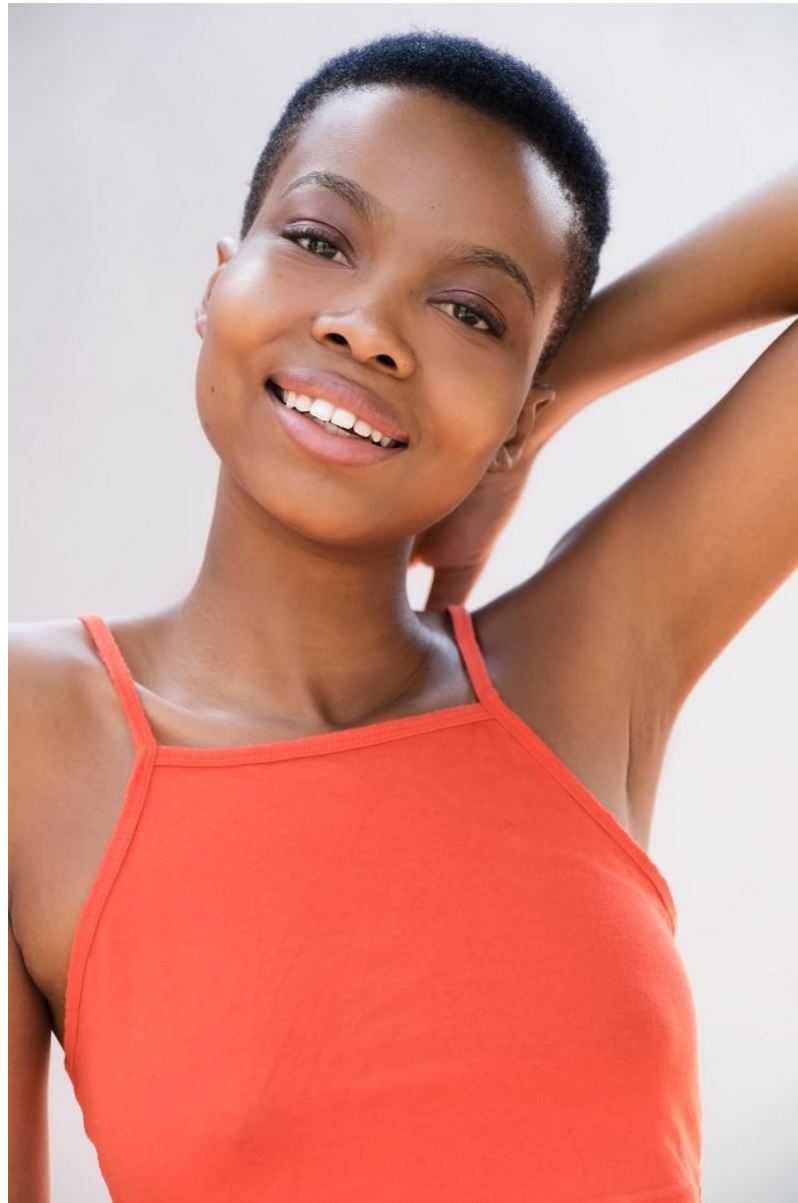

CLEOPATRA MOKONE

BOSS MODELS

JOHANNESBURG

Height: 176cm Bust: 76cm Waist: 58cm Hips: 89cm Shoe: 6 UK Hair: Dark Brown Eyes: Brown