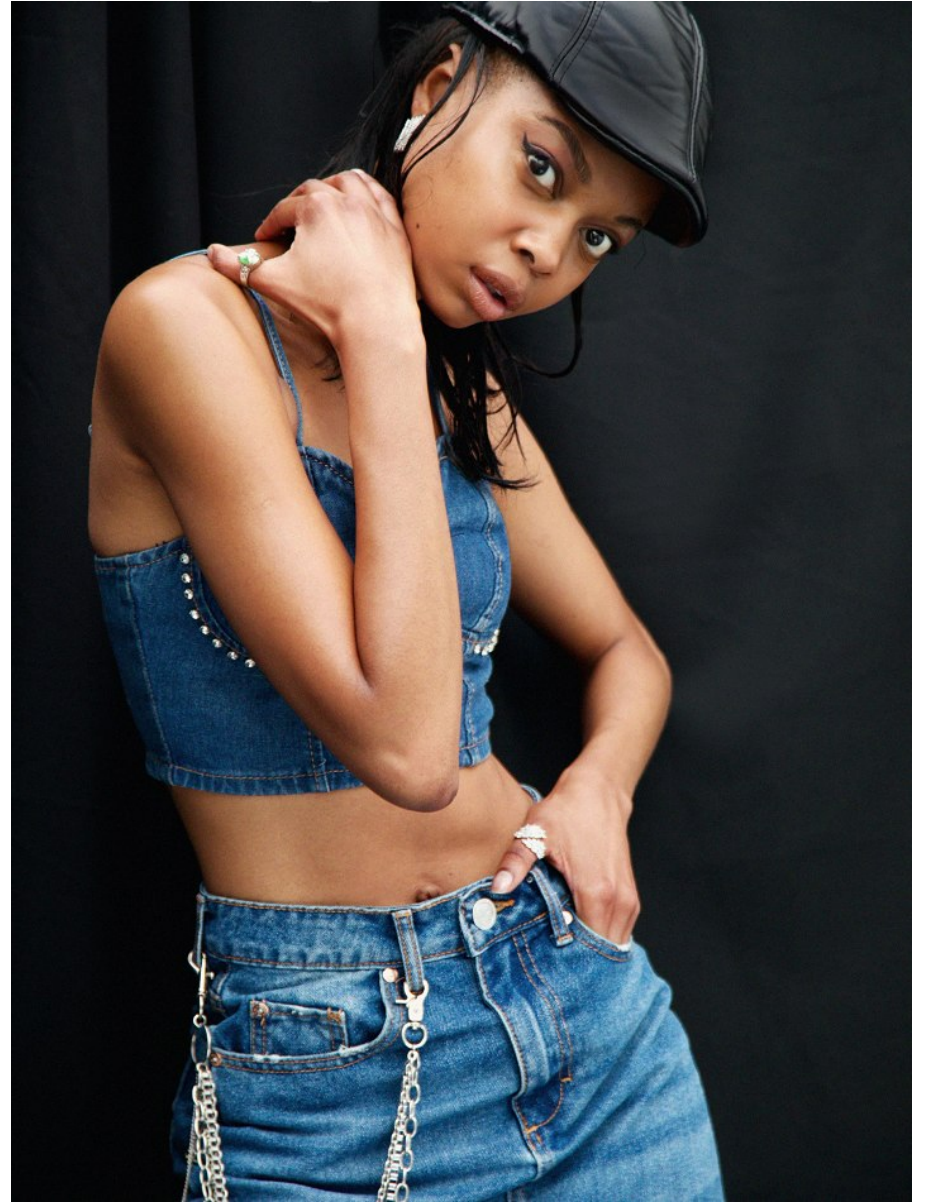

BOSS MODELS

JOHANNESBURG

CLEOPATRA MOKONE

Height: 176cm Bust: 76cm Waist: 58cm Hips: 89cm Shoe: 6 UK Hair: Dark Brown Eyes: Brown