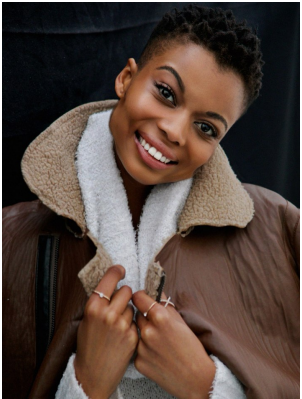

BOSS MODELS

JOHANNESBURG

CLEOPATRA MOKONE

Height: 176cm Bust: 76cm Waist: 58cm Hips: 89cm Shoe: 6 UK Hair: Dark Brown Eyes: Brown

BOSS MODELS

JOHANNESBURG

CLEOPATRA MOKONE

Height: 176cm Bust: 76cm Waist: 58cm Hips: 89cm Shoe: 6 UK Hair: Dark Brown Eyes: Brown