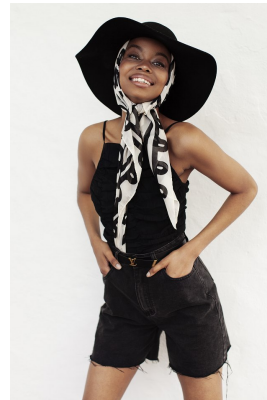

BOSS MODELS

JOHANNESBURG

CLEOPATRA MOKONE

Height: 176cm Bust: 76cm Waist: 58cm Hips: 89cm Shoe: 6 UK Hair: Dark Brown Eyes: Brown

BOSS MODELS

JOHANNESBURG

CLEOPATRA MOKONE

Height: 176cm Bust: 76cm Waist: 58cm Hips: 89cm Shoe: 6 UK Hair: Dark Brown Eyes: Brown