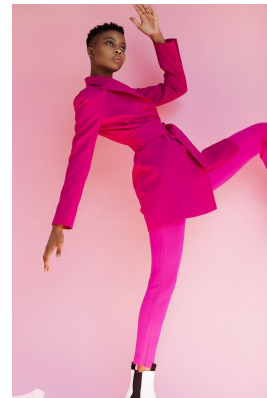

BOSS MODELS

JOHANNESBURG

CLEOPATRA MOKONE

Height: 176cm Bust: 76cm Waist: 58cm Hips: 89cm Shoe: 6 UK Hair: Dark Brown Eyes: Brown

BOSS MODELS

JOHANNESBURG

CLEOPATRA MOKONE

Height: 176cm Bust: 76cm Waist: 58cm Hips: 89cm Shoe: 6 UK Hair: Dark Brown Eyes: Brown