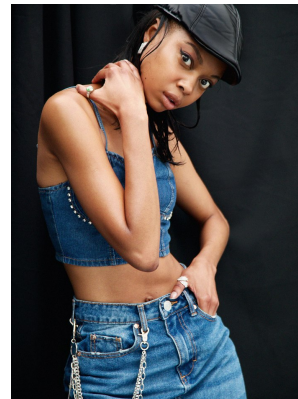

BOSS MODELS

JOHANNESBURG

CLEOPATRA MOKONE

Height: 176cm Bust: 76cm Waist: 58cm Hips: 89cm Shoe: 6 UK Hair: Dark Brown Eyes: Brown

BOSS MODELS

JOHANNESBURG

CLEOPATRA MOKONE

Height: 176cm Bust: 76cm Waist: 58cm Hips: 89cm Shoe: 6 UK Hair: Dark Brown Eyes: Brown