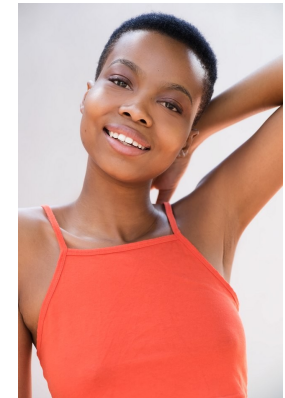

BOSS MODELS

JOHANNESBURG

CLEOPATRA MOKONE

Height: 176cm Bust: 76cm Waist: 58cm Hips: 89cm Shoe: 6 UK Hair: Dark Brown Eyes: Brown

BOSS MODELS

JOHANNESBURG

CLEOPATRA MOKONE

Height: 176cm Bust: 76cm Waist: 58cm Hips: 89cm Shoe: 6 UK Hair: Dark Brown Eyes: Brown