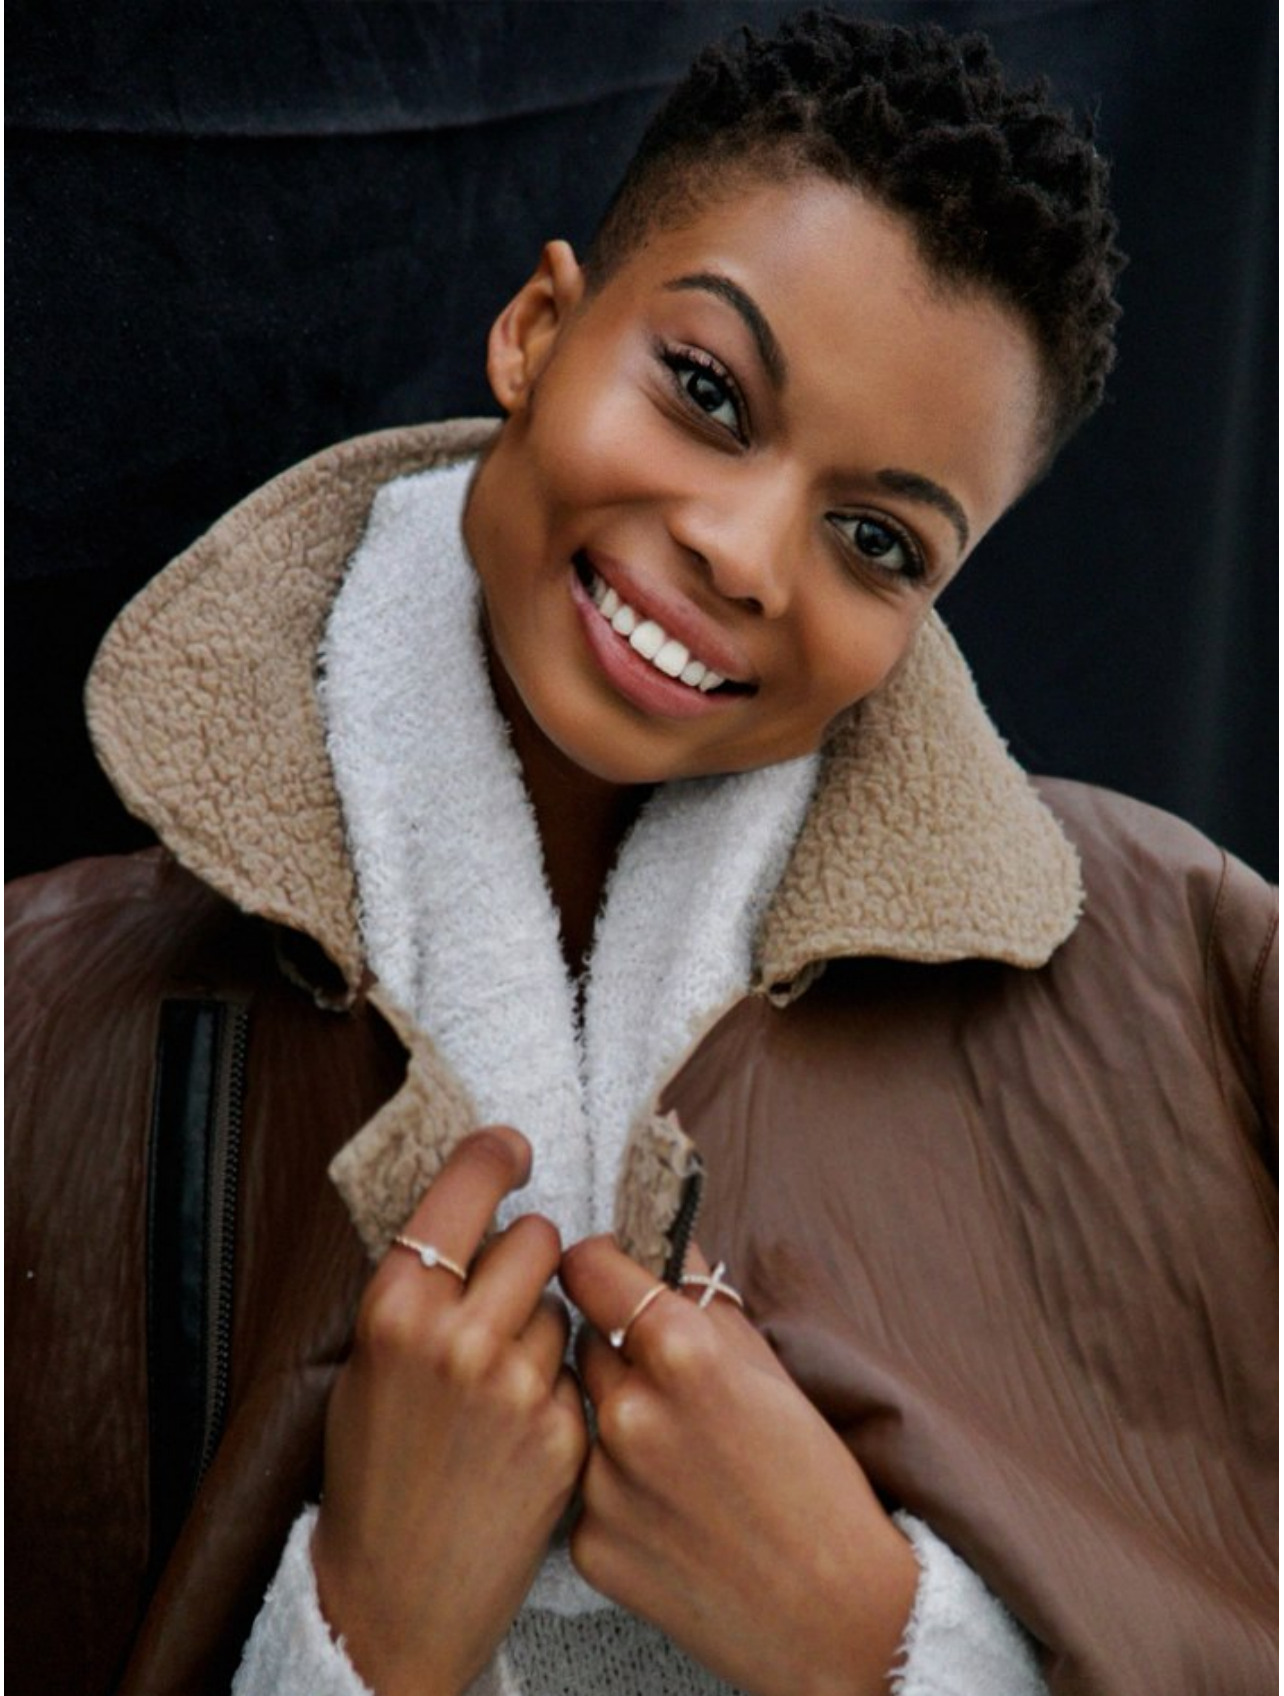

# BOSS MODELS

JOHANNESBURG

CLEOPATRA MOKONE

Height: 176cm Bust: 76cm Waist: 58cm Hips: 89cm Shoe: 6 UK Hair: Dark Brown Eyes: Brown