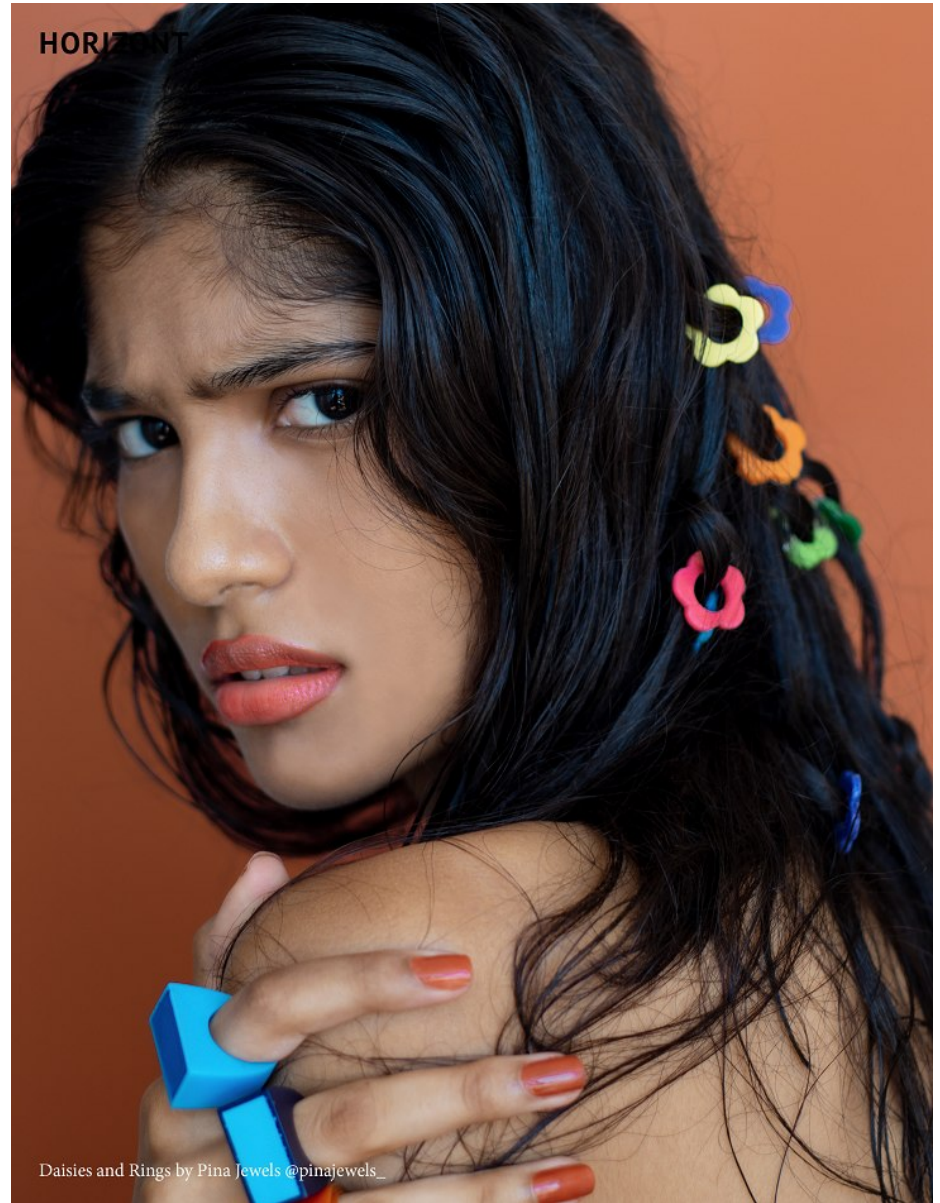

BOSS MODELS

JOHANNESBURG

ANTARA NAIDOO

Height: 176cm Bust: 76cm Waist: 60cm Hips: 86cm Shoe: 6 UK Hair: Dark Brown Eyes: Brown

BOSS MODELS

JOHANNESBURG

Daisies and Rings by Pina Jewels @pinajewels_

ANTARA NAIDOO