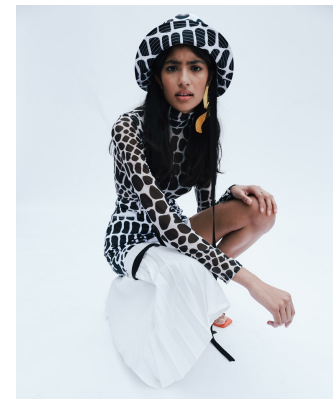

BOSS MODELS

JOHANNESBURG

ANTARA NAIDOO

Height: 176cm Bust: 76cm Waist: 60cm Hips: 86cm Shoe: 6 UK Hair: Dark Brown Eyes: Brown

BOSS MODELS

JOHANNESBURG

ANTARA NAIDOO

Height: 176cm Bust: 76cm Waist: 60cm Hips: 86cm Shoe: 6 UK Hair: Dark Brown Eyes: Brown

BOSS MODELS

JOHANNESBURG

ANTARA NAIDOO

Height: 176cm Bust: 76cm Waist: 60cm Hips: 86cm Shoe: 6 UK Hair: Dark Brown Eyes: Brown