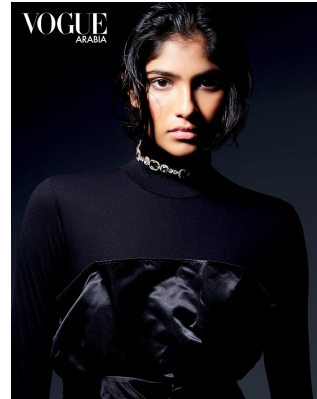

BOSS MODELS

JOHANNESBURG

ANTARA NAIDOO

Height: 176cm Bust: 76cm Waist: 60cm Hips: 86cm Shoe: 6 UK Hair: Dark Brown Eyes: Brown

BOSS MODELS

JOHANNESBURG

ANTARA NAIDOO

Height: 176cm Bust: 76cm Waist: 60cm Hips: 86cm Shoe: 6 UK Hair: Dark Brown Eyes: Brown

BOSS MODELS

JOHANNESBURG

ANTARA NAIDOO

Height: 176cm Bust: 76cm Waist: 60cm Hips: 86cm Shoe: 6 UK Hair: Dark Brown Eyes: Brown