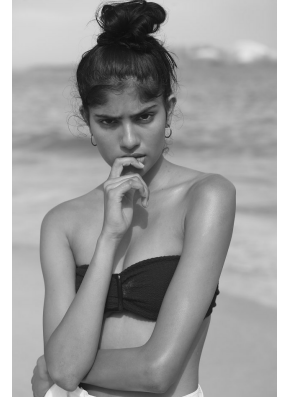

BOSS MODELS

JOHANNESBURG

ANTARA NAIDOO

Height: 176cm Bust: 76cm Waist: 60cm Hips: 86cm Shoe: 6 UK Hair: Dark Brown Eyes: Brown

BOSS MODELS

JOHANNESBURG

ANTARA NAIDOO

Height: 176cm Bust: 76cm Waist: 60cm Hips: 86cm Shoe: 6 UK Hair: Dark Brown Eyes: Brown

BOSS MODELS

JOHANNESBURG

ANTARA NAIDOO

Height: 176cm Bust: 76cm Waist: 60cm Hips: 86cm Shoe: 6 UK Hair: Dark Brown Eyes: Brown