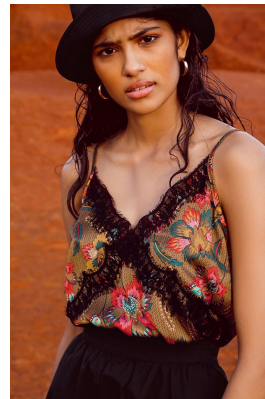

BOSS MODELS

JOHANNESBURG

ANTARA NAIDOO

Height: 176cm Bust: 76cm Waist: 60cm Hips: 86cm Shoe: 6 UK Hair: Dark Brown Eyes: Brown

BOSS MODELS

JOHANNESBURG

ANTARA NAIDOO

Height: 176cm Bust: 76cm Waist: 60cm Hips: 86cm Shoe: 6 UK Hair: Dark Brown Eyes: Brown

BOSS MODELS

JOHANNESBURG

ANTARA NAIDOO

Height: 176cm Bust: 76cm Waist: 60cm Hips: 86cm Shoe: 6 UK Hair: Dark Brown Eyes: Brown