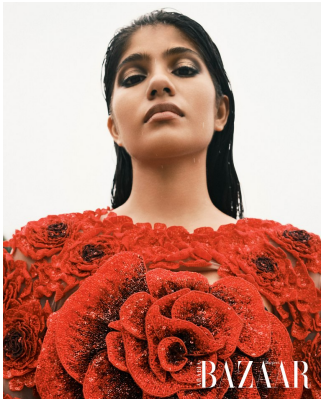

BOSS MODELS

JOHANNESBURG

ANTARA NAIDOO

Height: 176cm Bust: 76cm Waist: 60cm Hips: 86cm Shoe: 6 UK Hair: Dark Brown Eyes: Brown

BOSS MODELS

JOHANNESBURG

ANTARA NAIDOO

Height: 176cm Bust: 76cm Waist: 60cm Hips: 86cm Shoe: 6 UK Hair: Dark Brown Eyes: Brown

BOSS MODELS

JOHANNESBURG

ANTARA NAIDOO

Height: 176cm Bust: 76cm Waist: 60cm Hips: 86cm Shoe: 6 UK Hair: Dark Brown Eyes: Brown