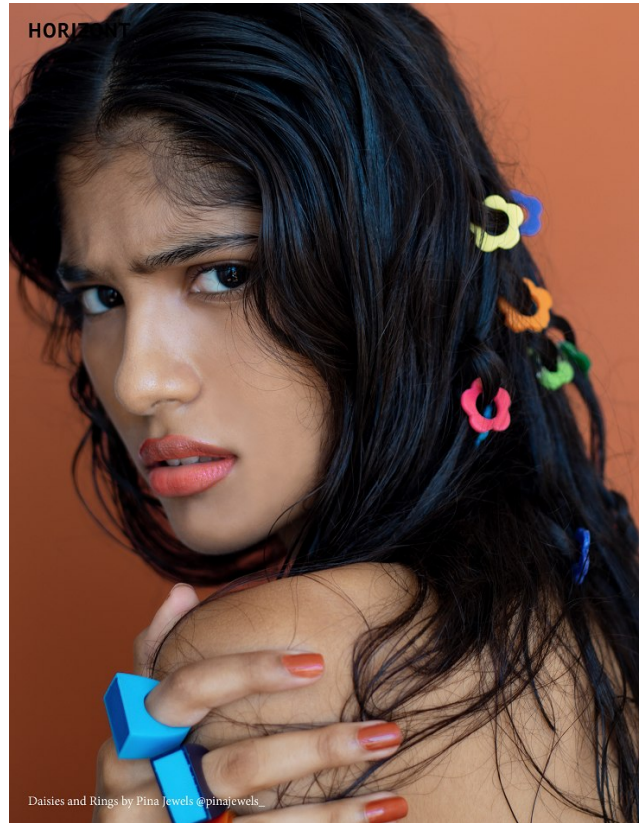

BOSS MODELS

JOHANNESBURG

ANTARA NAIDOO

Height: 176cm Bust: 76cm Waist: 60cm Hips: 86cm Shoe: 6 UK Hair: Dark Brown Eyes: Brown

BOSS MODELS

JOHANNESBURG

ANTARA NAIDOO

Height: 176cm Bust: 76cm Waist: 60cm Hips: 86cm Shoe: 6 UK Hair: Dark Brown Eyes: Brown