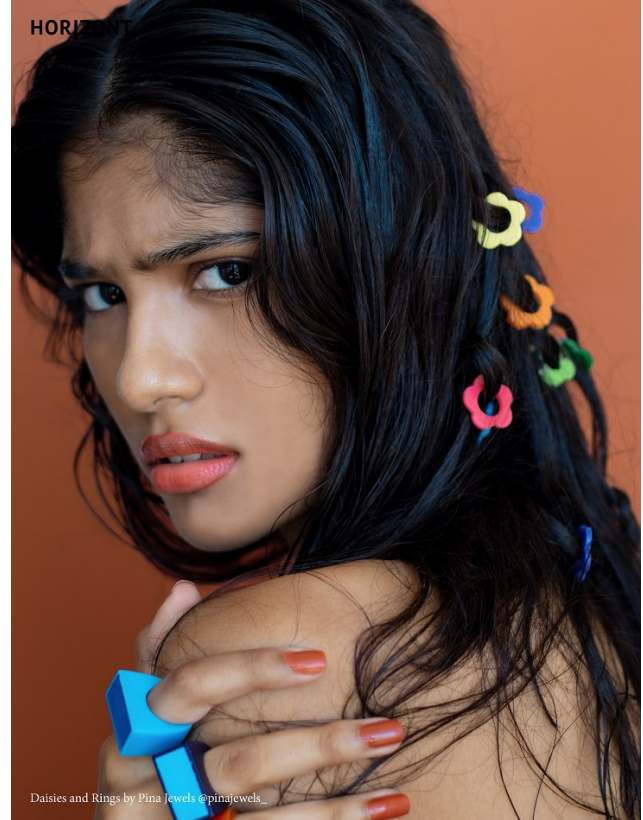

BOSS MODELS

JOHANNESBURG

ANTARA NAIDOO

Height: 176cm Bust: 76cm Waist: 60cm Hips: 86cm Shoe: 6 UK Hair: Dark Brown Eyes: Brown