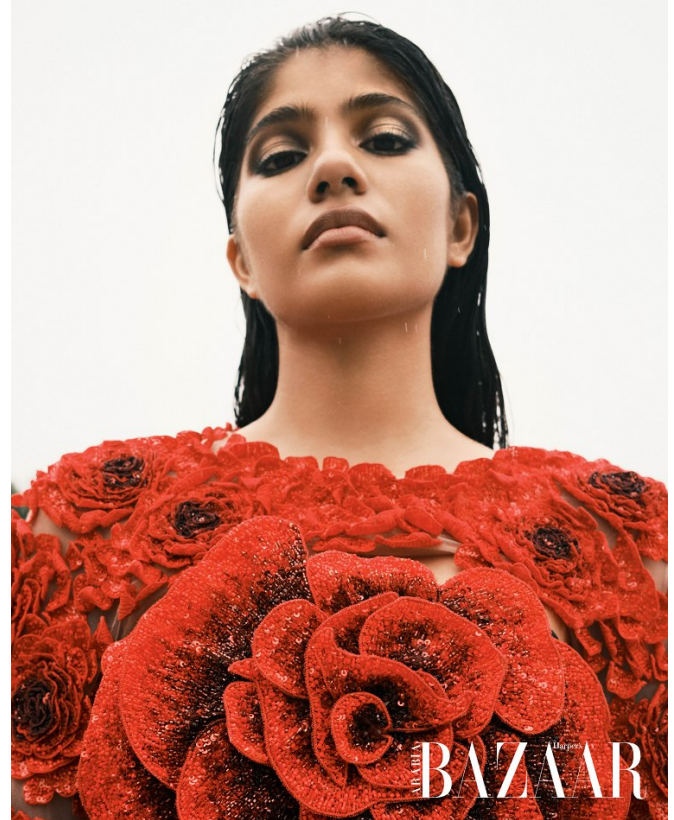

BOSS MODELS

JOHANNESBURG

ANTARA NAIDOO

Height: 176cm Bust: 76cm Waist: 60cm Hips: 86cm Shoe: 6 UK Hair: Dark Brown Eyes: Brown

BOSS MODELS

JOHANNESBURG

ANTARA NAIDOO

Height: 176cm Bust: 76cm Waist: 60cm Hips: 86cm Shoe: 6 UK Hair: Dark Brown Eyes: Brown