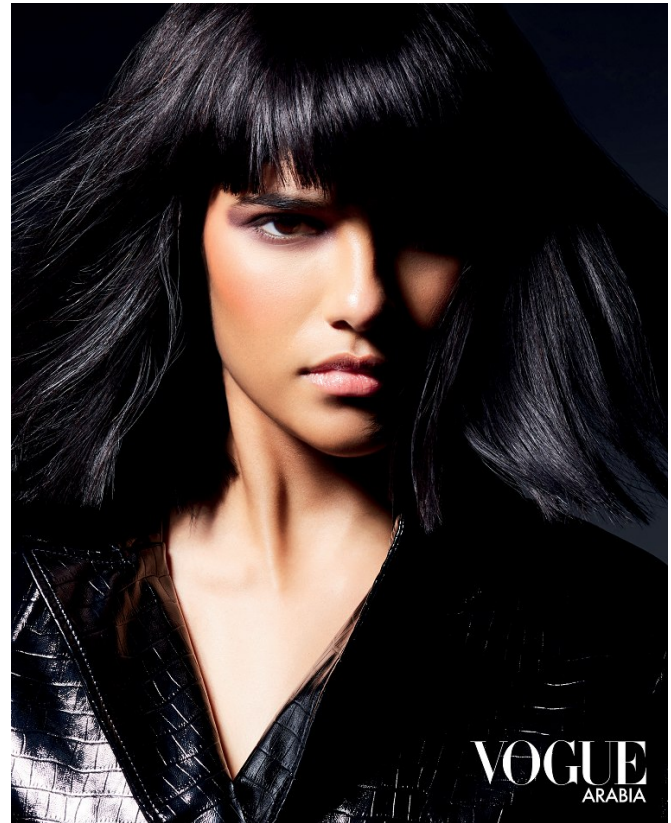

BOSS MODELS

JOHANNESBURG

ANTARA NAIDOO

Height: 176cm Bust: 76cm Waist: 60cm Hips: 86cm Shoe: 6 UK Hair: Dark Brown Eyes: Brown

BOSS MODELS

JOHANNESBURG

ANTARA NAIDOO

Height: 176cm Bust: 76cm Waist: 60cm Hips: 86cm Shoe: 6 UK Hair: Dark Brown Eyes: Brown