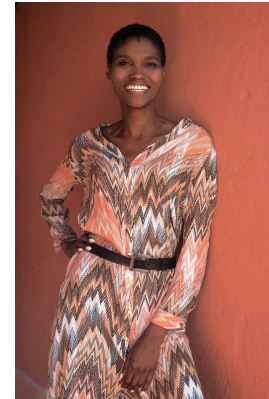

BOSS MODELS

JOHANNESBURG

ANDY MANXIWA

Height: 176cm Bust: 89cm Waist: 72cm Hips: 96cm Shoe: 7 UK Hair: Black Eyes: Brown

BOSS MODELS

JOHANNESBURG

ANDY MANXIWA

Height: 176cm Bust: 89cm Waist: 72cm Hips: 96cm Shoe: 7 UK Hair: Black Eyes: Brown