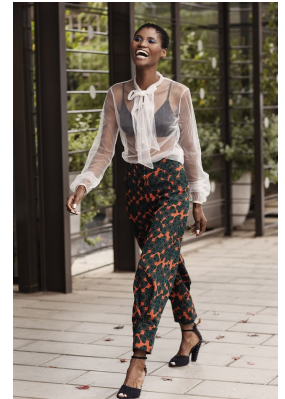

BOSS MODELS

JOHANNESBURG

ANDY MANXIWA

Height: 176cm Bust: 89cm Waist: 72cm Hips: 96cm Shoe: 7 UK Hair: Black Eyes: Brown

BOSS MODELS

JOHANNESBURG

ANDY MANXIWA

Height: 176cm Bust: 89cm Waist: 72cm Hips: 96cm Shoe: 7 UK Hair: Black Eyes: Brown