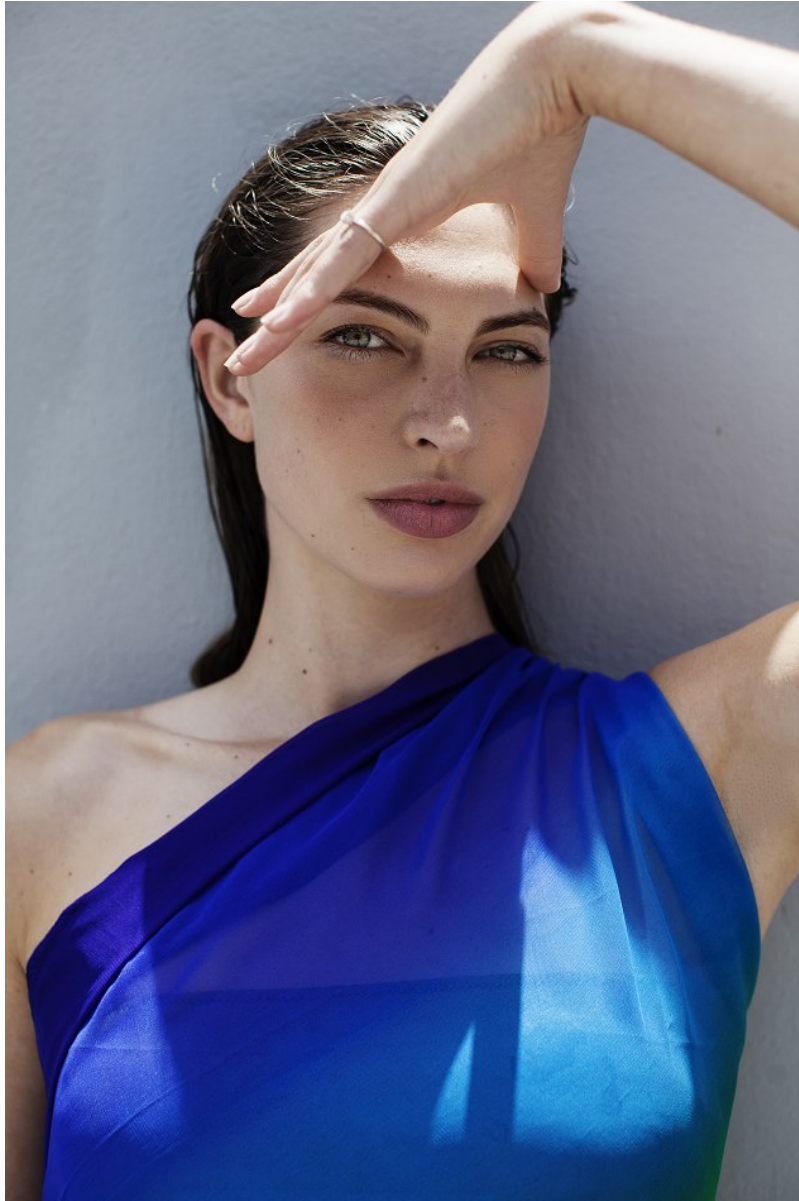

KELLY ANN GOUWS

BOSS MODELS

JOHANNESBURG

KELLY ANN GOUWS

Height: 180cm Bust: 87cm Waist: 71cm Hips: 96cm Shoe: 9 UK Hair: Blonde Eyes: Blue/Green