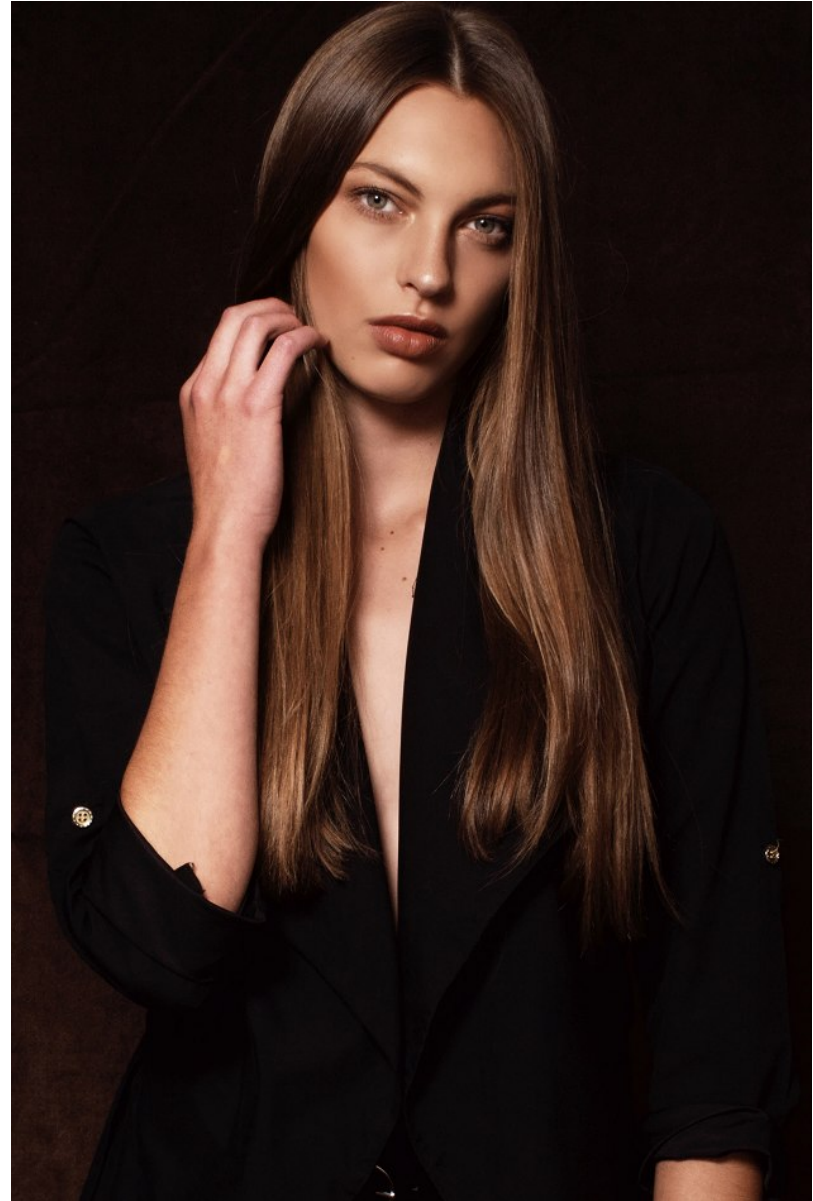

BOSS MODELS

JOHANNESBURG

KELLY ANN GOUWS

Height: 180cm Bust: 87cm Waist: 71cm Hips: 96cm Shoe: 9 UK Hair: Blonde Eyes: Blue/Green