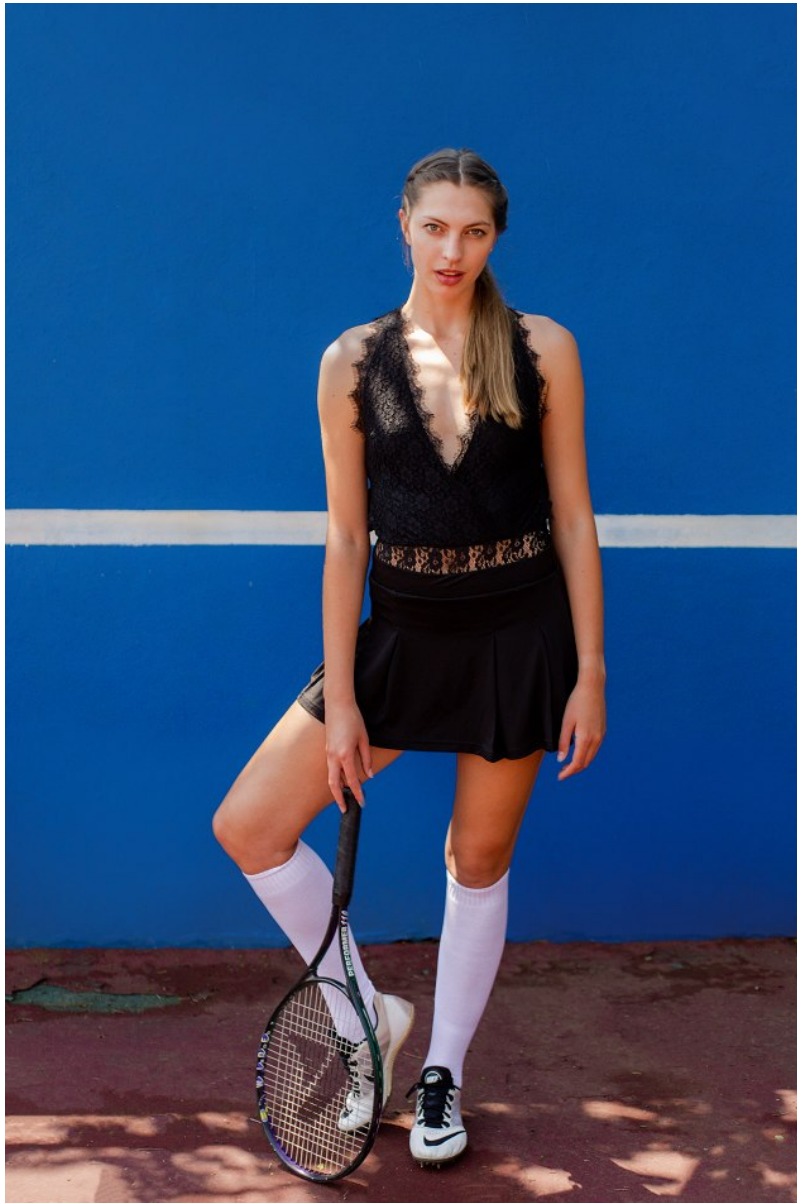

KELLY ANN GOUWS

BOSS MODELS

JOHANNESBURG

KELLY ANN GOUWS

Height: 180cm Bust: 87cm Waist: 71cm Hips: 96cm Shoe: 9 UK Hair: Blonde Eyes: Blue/Green