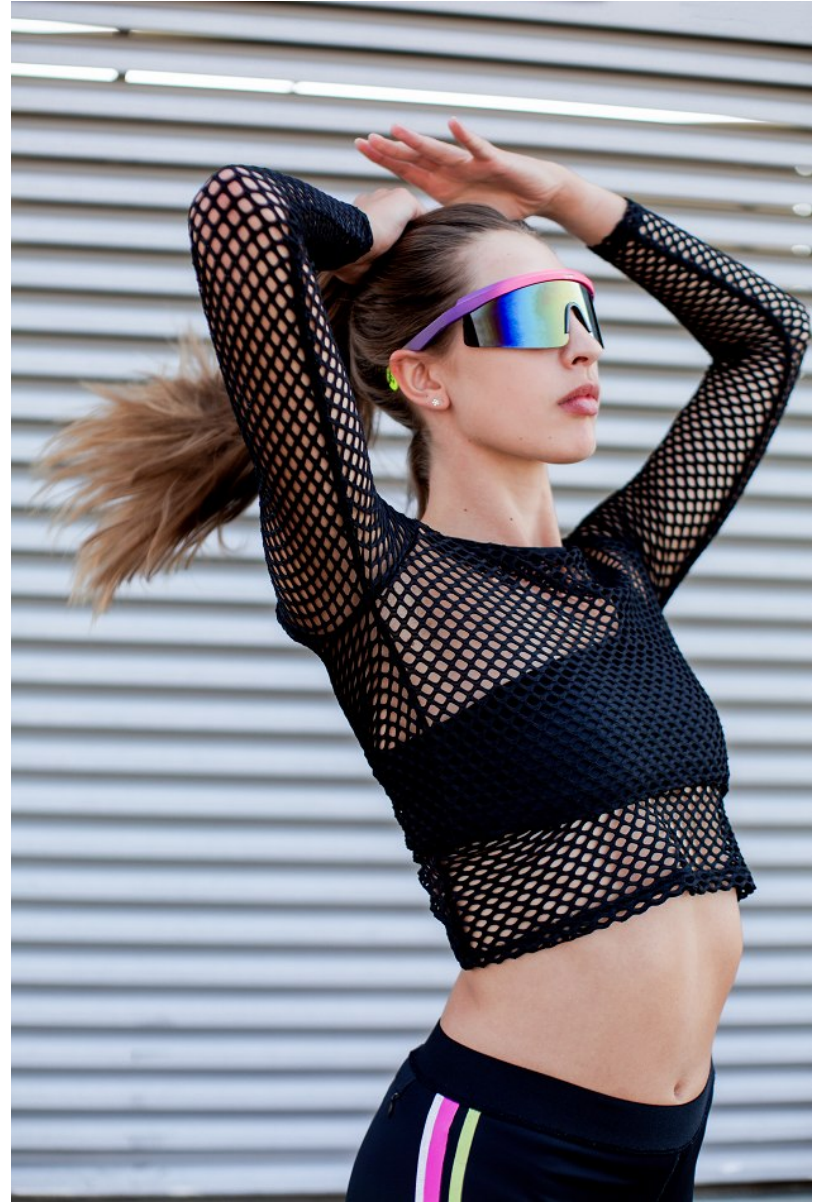

BOSS MODELS

JOHANNESBURG

KELLY ANN GOUWS

Height: 180cm Bust: 87cm Waist: 71cm Hips: 96cm Shoe: 9 UK Hair: Blonde Eyes: Blue/Green

BOSS MODELS

JOHANNESBURG

KELLY ANN GOUWS

Height: 180cm Bust: 87cm Waist: 71cm Hips: 96cm Shoe: 9 UK Hair: Blonde Eyes: Blue/Green