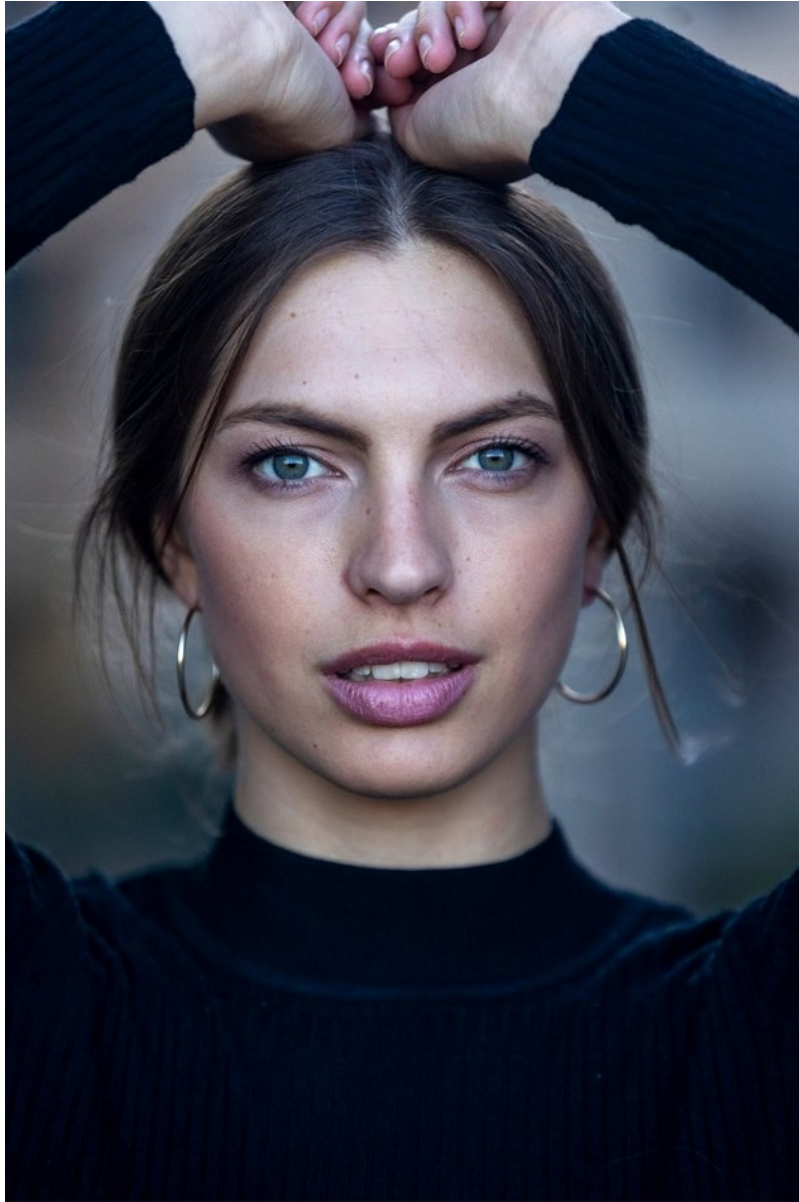

KELLY ANN GOUWS

BOSS MODELS

JOHANNESBURG

KELLY ANN GOUWS

Height: 180cm Bust: 87cm Waist: 71cm Hips: 96cm Shoe: 9 UK Hair: Blonde Eyes: Blue/Green