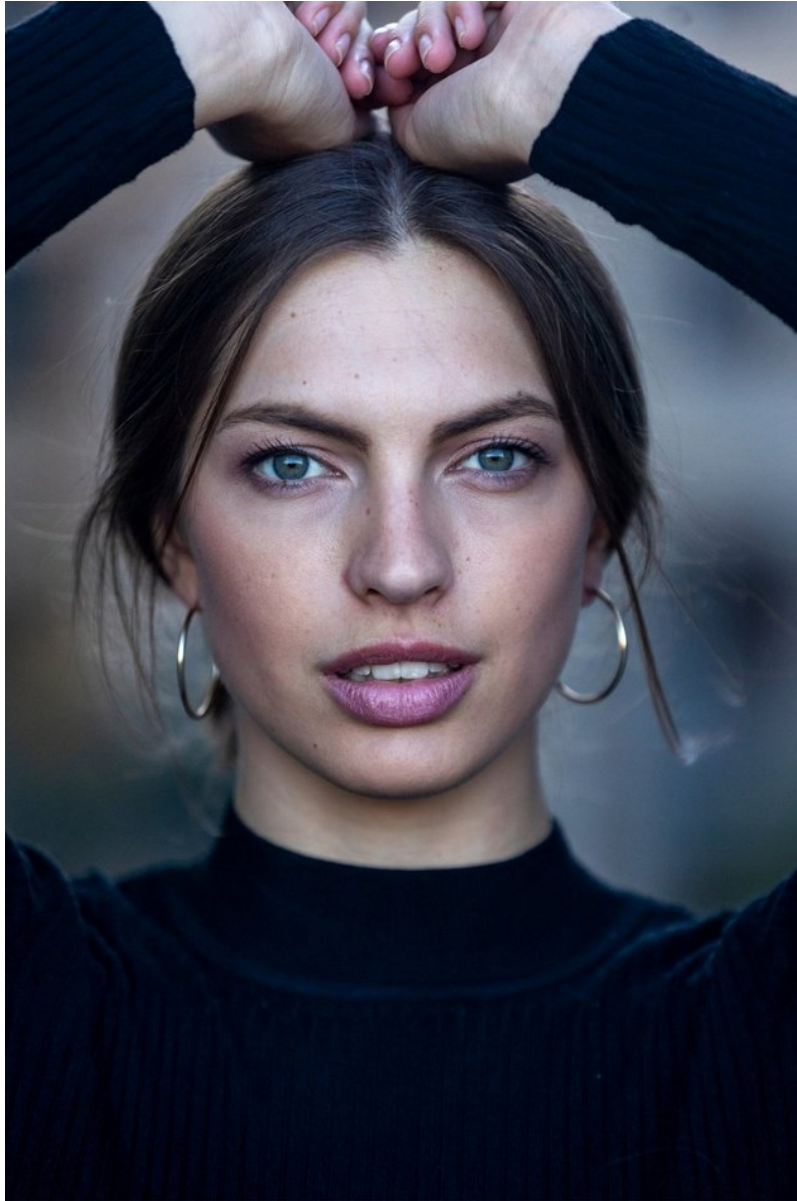

KELLY ANN GOUWS

BOSS MODELS

JOHANNESBURG

KELLY ANN GOUWS

Height: 180cm Bust: 87cm Waist: 71cm Hips: 96cm Shoe: 9 UK Hair: Blonde Eyes: Blue/Green