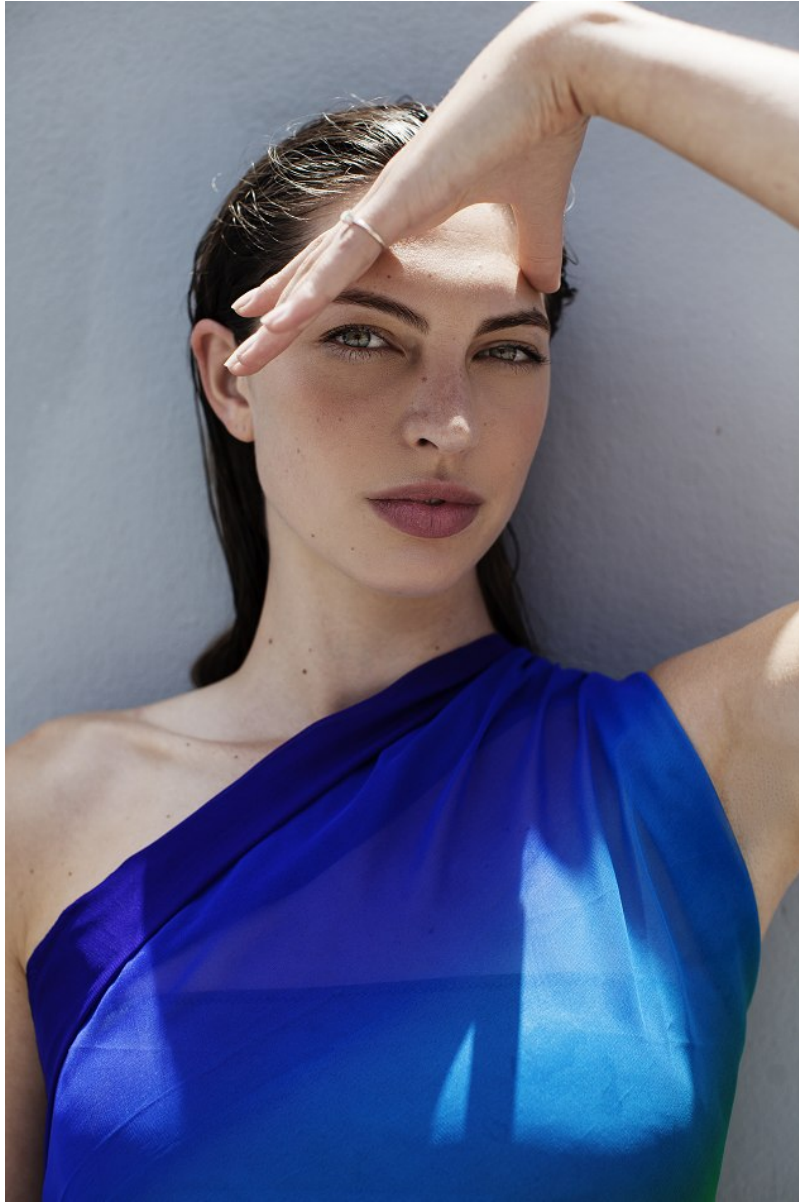

KELLY ANN GOUWS

BOSS MODELS

JOHANNESBURG

KELLY ANN GOUWS

Height: 180cm Bust: 87cm Waist: 71cm Hips: 96cm Shoe: 9 UK Hair: Blonde Eyes: Blue/Green