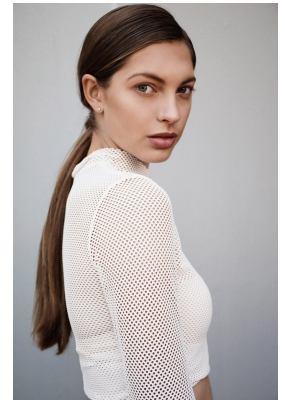

# BOSS MODELS

JOHANNESBURG

KELLY ANN GOUWS

Height: 180cm Bust: 87cm Waist: 71cm Hips: 96cm Shoe: 9 UK Hair: Blonde Eyes: Blue/Green

## KELLY ANN GOUWS

Height: 180cm Bust: 87cm Waist: 71cm Hips: 96cm Shoe: 9 UK Hair: Blonde Eyes: Blue/Green