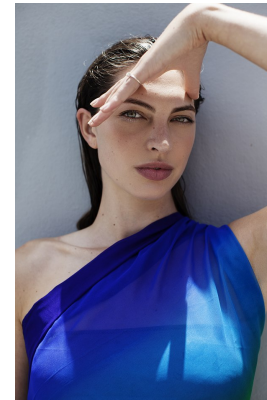

# BOSS MODELS

JOHANNESBURG

KELLY ANN GOUWS

Height: 180cm Bust: 87cm Waist: 71cm Hips: 96cm Shoe: 9 UK Hair: Blonde Eyes: Blue/Green

# BOSS MODELS

JOHANNESBURG

## KELLY ANN GOUWS

Height: 180cm Bust: 87cm Waist: 71cm Hips: 96cm Shoe: 9 UK Hair: Blonde Eyes: Blue/Green