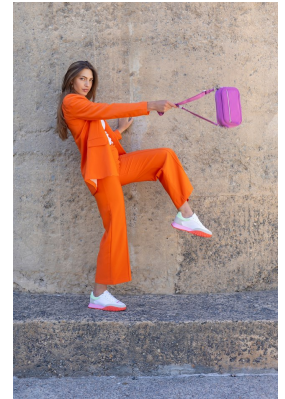

BOSS MODELS

JOHANNESBURG

KELLY ANN GOUWS

Height: 180cm Bust: 87cm Waist: 71cm Hips: 96cm Shoe: 9 UK Hair: Blonde Eyes: Blue/Green

BOSS MODELS

JOHANNESBURG

KELLY ANN GOUWS

Height: 180cm Bust: 87cm Waist: 71cm Hips: 96cm Shoe: 9 UK Hair: Blonde Eyes: Blue/Green