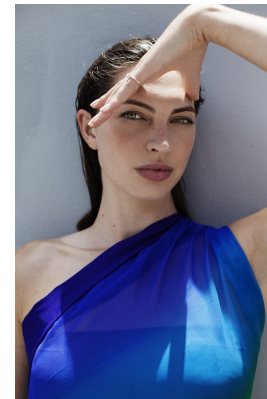

BOSS MODELS

JOHANNESBURG

KELLY ANN GOUWS

Height: 180cm Bust: 87cm Waist: 71cm Hips: 96cm Shoe: 9 UK Hair: Blonde Eyes: Blue/Green

BOSS MODELS

JOHANNESBURG

KELLY ANN GOUWS

Height: 180cm Bust: 87cm Waist: 71cm Hips: 96cm Shoe: 9 UK Hair: Blonde Eyes: Blue/Green