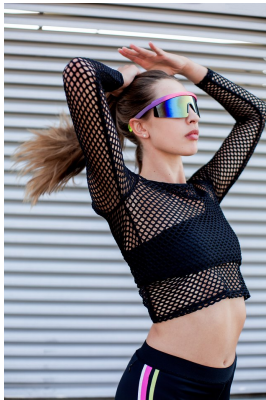

# BOSS MODELS

JOHANNESBURG

KELLY ANN GOUWS

Height: 180cm Bust: 87cm Waist: 71cm Hips: 96cm Shoe: 9 UK Hair: Blonde Eyes: Blue/Green

## KELLY ANN GOUWS

Height: 180cm Bust: 87cm Waist: 71cm Hips: 96cm Shoe: 9 UK Hair: Blonde Eyes: Blue/Green