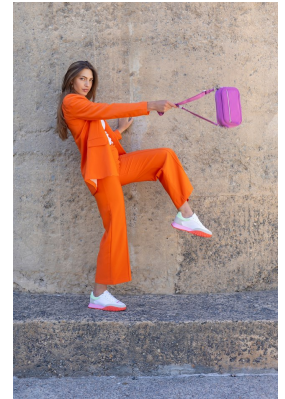

# BOSS MODELS

JOHANNESBURG

KELLY ANN GOUWS

Height: 180cm Bust: 87cm Waist: 71cm Hips: 96cm Shoe: 9 UK Hair: Blonde Eyes: Blue/Green

## KELLY ANN GOUWS

Height: 180cm Bust: 87cm Waist: 71cm Hips: 96cm Shoe: 9 UK Hair: Blonde Eyes: Blue/Green