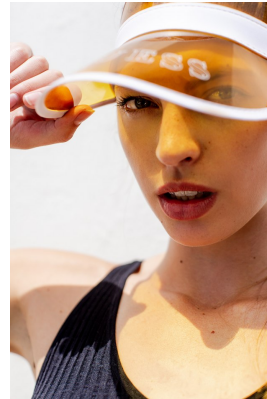

# BOSS MODELS

JOHANNESBURG

KELLY ANN GOUWS

Height: 180cm Bust: 87cm Waist: 71cm Hips: 96cm Shoe: 9 UK Hair: Blonde Eyes: Blue/Green

## KELLY ANN GOUWS

Height: 180cm Bust: 87cm Waist: 71cm Hips: 96cm Shoe: 9 UK Hair: Blonde Eyes: Blue/Green