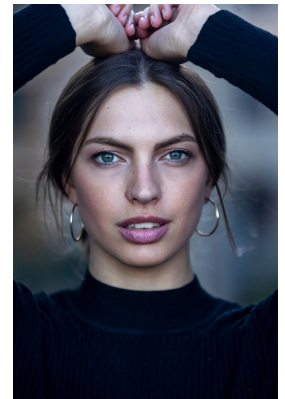

# BOSS MODELS

JOHANNESBURG

KELLY ANN GOUWS

Height: 180cm Bust: 87cm Waist: 71cm Hips: 96cm Shoe: 9 UK Hair: Blonde Eyes: Blue/Green

## KELLY ANN GOUWS

Height: 180cm Bust: 87cm Waist: 71cm Hips: 96cm Shoe: 9 UK Hair: Blonde Eyes: Blue/Green