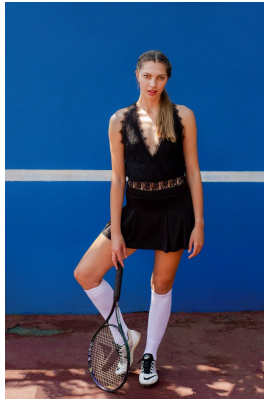

BOSS MODELS

JOHANNESBURG

KELLY ANN GOUWS

Height: 180cm Bust: 87cm Waist: 71cm Hips: 96cm Shoe: 9 UK Hair: Blonde Eyes: Blue/Green

BOSS MODELS

JOHANNESBURG

KELLY ANN GOUWS

Height: 180cm Bust: 87cm Waist: 71cm Hips: 96cm Shoe: 9 UK Hair: Blonde Eyes: Blue/Green