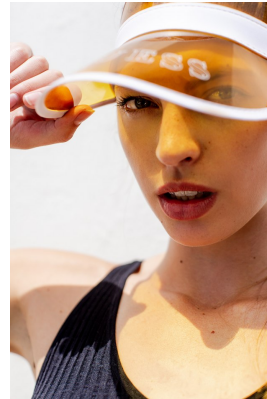

BOSS MODELS

JOHANNESBURG

KELLY ANN GOUWS

Height: 180cm Bust: 87cm Waist: 71cm Hips: 96cm Shoe: 9 UK Hair: Blonde Eyes: Blue/Green

BOSS MODELS

JOHANNESBURG

KELLY ANN GOUWS

Height: 180cm Bust: 87cm Waist: 71cm Hips: 96cm Shoe: 9 UK Hair: Blonde Eyes: Blue/Green