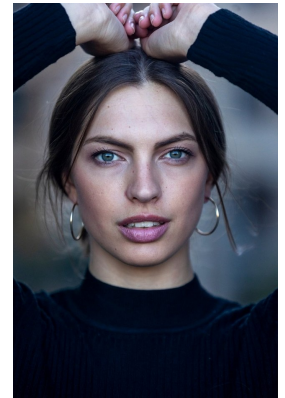

BOSS MODELS

JOHANNESBURG

KELLY ANN GOUWS

Height: 180cm Bust: 87cm Waist: 71cm Hips: 96cm Shoe: 9 UK Hair: Blonde Eyes: Blue/Green

BOSS MODELS

JOHANNESBURG

KELLY ANN GOUWS

Height: 180cm Bust: 87cm Waist: 71cm Hips: 96cm Shoe: 9 UK Hair: Blonde Eyes: Blue/Green