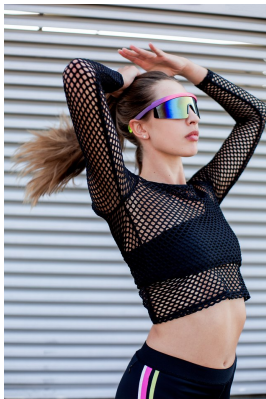

BOSS MODELS

JOHANNESBURG

KELLY ANN GOUWS

Height: 180cm Bust: 87cm Waist: 71cm Hips: 96cm Shoe: 9 UK Hair: Blonde Eyes: Blue/Green

BOSS MODELS

JOHANNESBURG

KELLY ANN GOUWS

Height: 180cm Bust: 87cm Waist: 71cm Hips: 96cm Shoe: 9 UK Hair: Blonde Eyes: Blue/Green