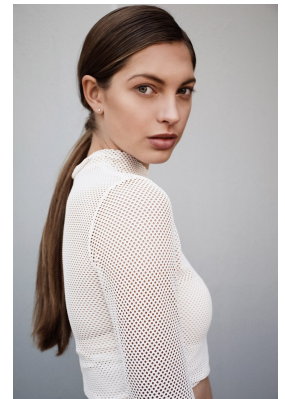

BOSS MODELS

JOHANNESBURG

KELLY ANN GOUWS

Height: 180cm Bust: 87cm Waist: 71cm Hips: 96cm Shoe: 9 UK Hair: Blonde Eyes: Blue/Green

BOSS MODELS

JOHANNESBURG

KELLY ANN GOUWS

Height: 180cm Bust: 87cm Waist: 71cm Hips: 96cm Shoe: 9 UK Hair: Blonde Eyes: Blue/Green