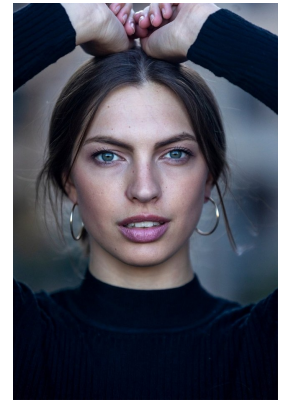

# BOSS MODELS

JOHANNESBURG

KELLY ANN GOUWS

Height: 180cm Bust: 87cm Waist: 71cm Hips: 96cm Shoe: 9 UK Hair: Blonde Eyes: Blue/Green

## KELLY ANN GOUWS

Height: 180cm Bust: 87cm Waist: 71cm Hips: 96cm Shoe: 9 UK Hair: Blonde Eyes: Blue/Green