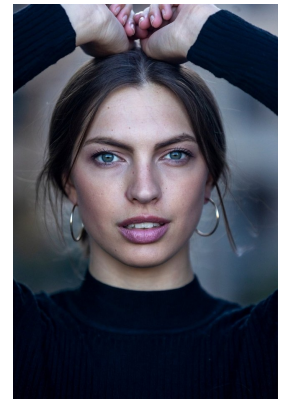

BOSS MODELS

JOHANNESBURG

KELLY ANN GOUWS

Height: 180cm Bust: 87cm Waist: 71cm Hips: 96cm Shoe: 9 UK Hair: Blonde Eyes: Blue/Green

BOSS MODELS

JOHANNESBURG

KELLY ANN GOUWS

Height: 180cm Bust: 87cm Waist: 71cm Hips: 96cm Shoe: 9 UK Hair: Blonde Eyes: Blue/Green