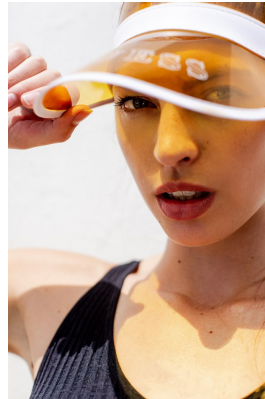

BOSS MODELS

JOHANNESBURG

KELLY ANN GOUWS

Height: 180cm Bust: 87cm Waist: 71cm Hips: 96cm Shoe: 9 UK Hair: Blonde Eyes: Blue/Green

BOSS MODELS

JOHANNESBURG

KELLY ANN GOUWS

Height: 180cm Bust: 87cm Waist: 71cm Hips: 96cm Shoe: 9 UK Hair: Blonde Eyes: Blue/Green