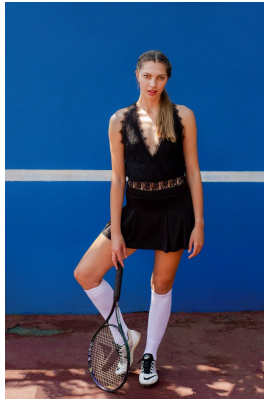

# BOSS MODELS

JOHANNESBURG

KELLY ANN GOUWS

Height: 180cm Bust: 87cm Waist: 71cm Hips: 96cm Shoe: 9 UK Hair: Blonde Eyes: Blue/Green

# BOSS MODELS

JOHANNESBURG

## KELLY ANN GOUWS

Height: 180cm Bust: 87cm Waist: 71cm Hips: 96cm Shoe: 9 UK Hair: Blonde Eyes: Blue/Green