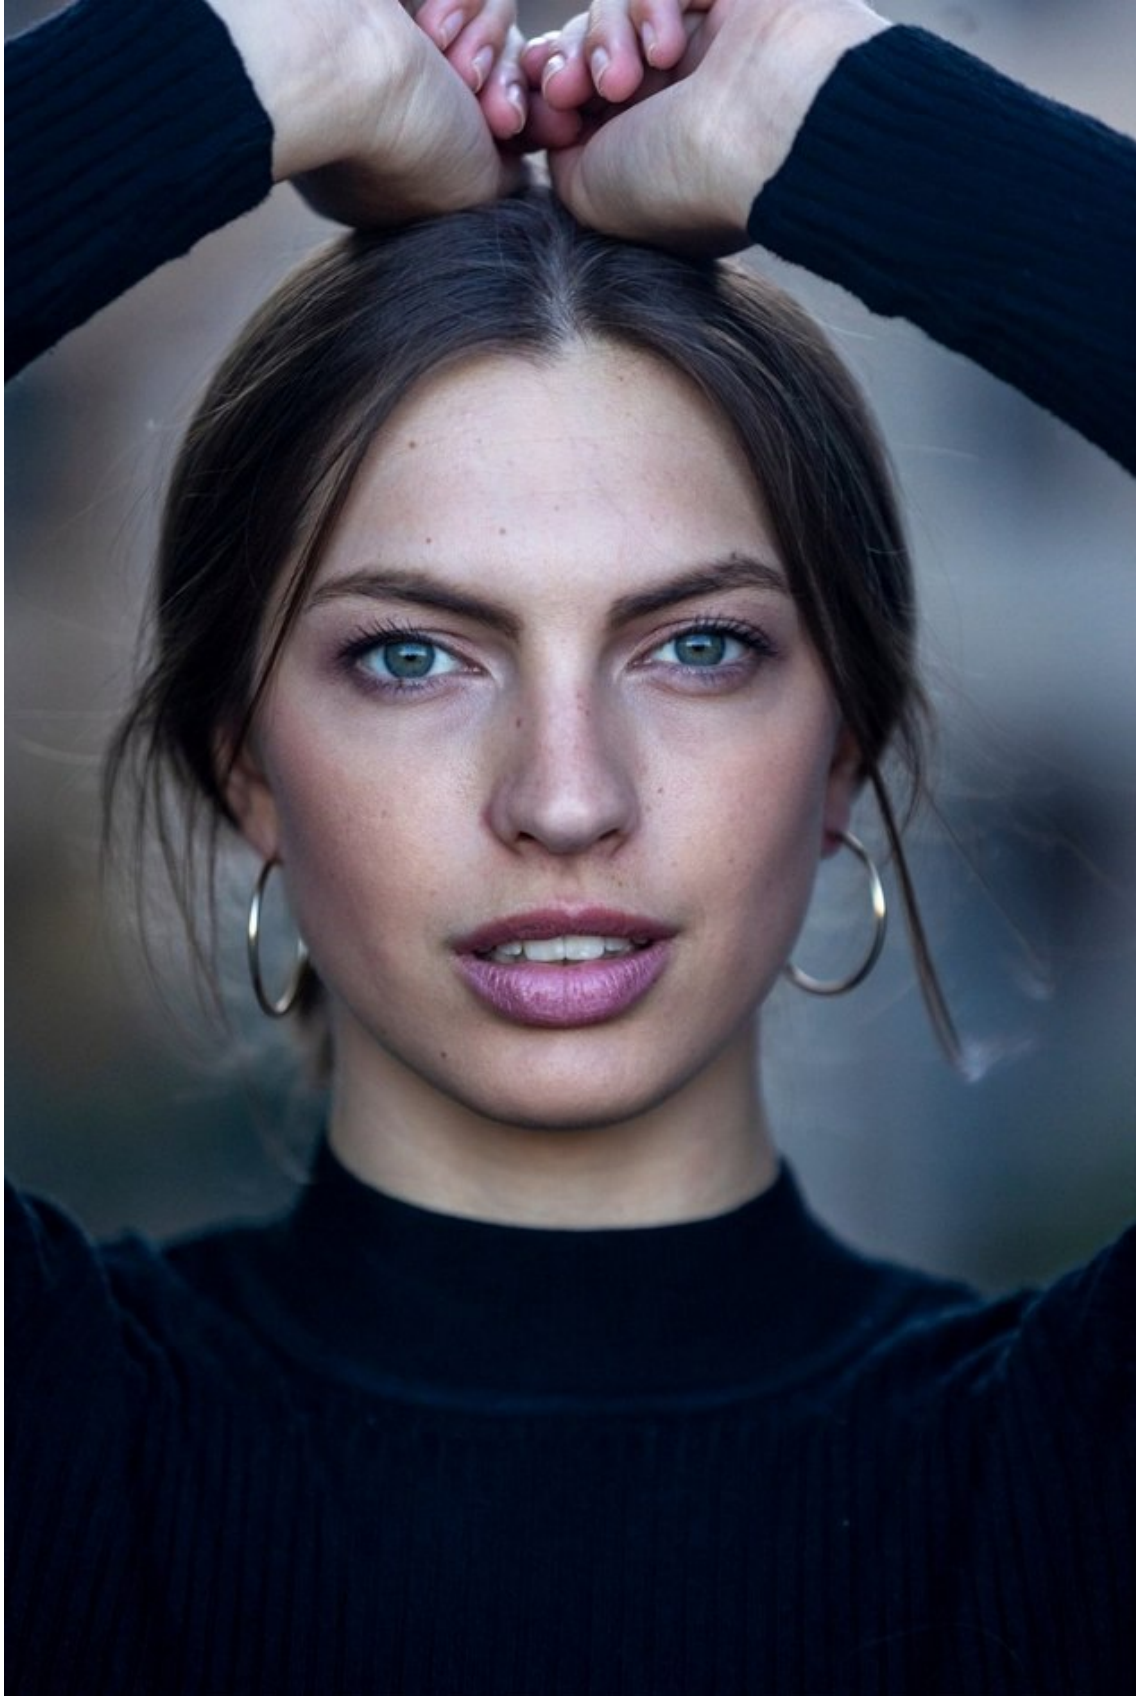

KELLY ANN GOUWS

BOSS MODELS

JOHANNESBURG

KELLY ANN GOUWS

Height: 180cm Bust: 87cm Waist: 71cm Hips: 96cm Shoe: 9 UK Hair: Blonde Eyes: Blue/Green