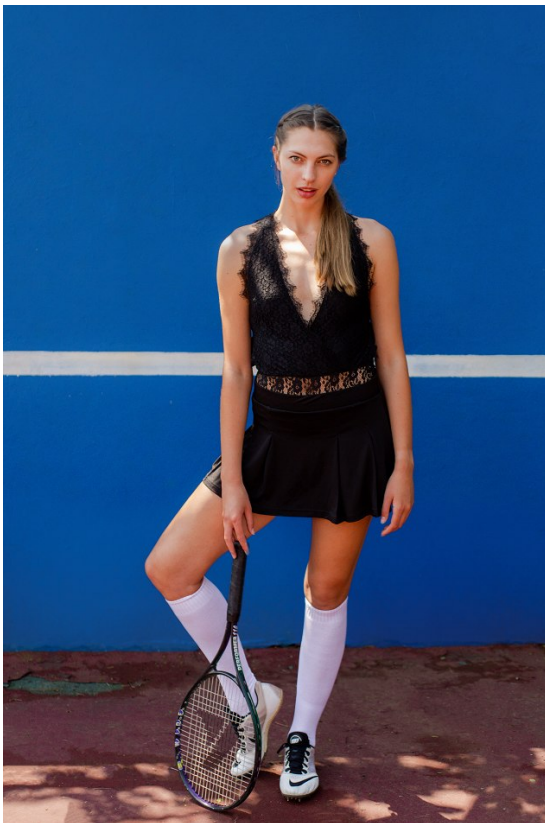

BOSS MODELS

JOHANNESBURG

KELLY ANN GOUWS

Height: 180cm Bust: 87cm Waist: 71cm Hips: 96cm Shoe: 9 UK Hair: Blonde Eyes: Blue/Green