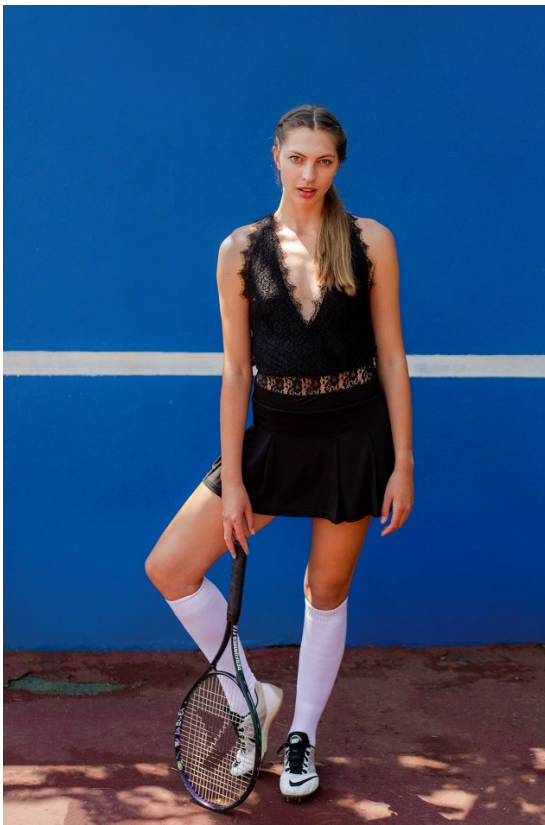

BOSS MODELS

JOHANNESBURG

KELLY ANN GOUWS

Height: 180cm Bust: 87cm Waist: 71cm Hips: 96cm Shoe: 9 UK Hair: Blonde Eyes: Blue/Green

BOSS MODELS

JOHANNESBURG

KELLY ANN GOUWS

Height: 180cm Bust: 87cm Waist: 71cm Hips: 96cm Shoe: 9 UK Hair: Blonde Eyes: Blue/Green