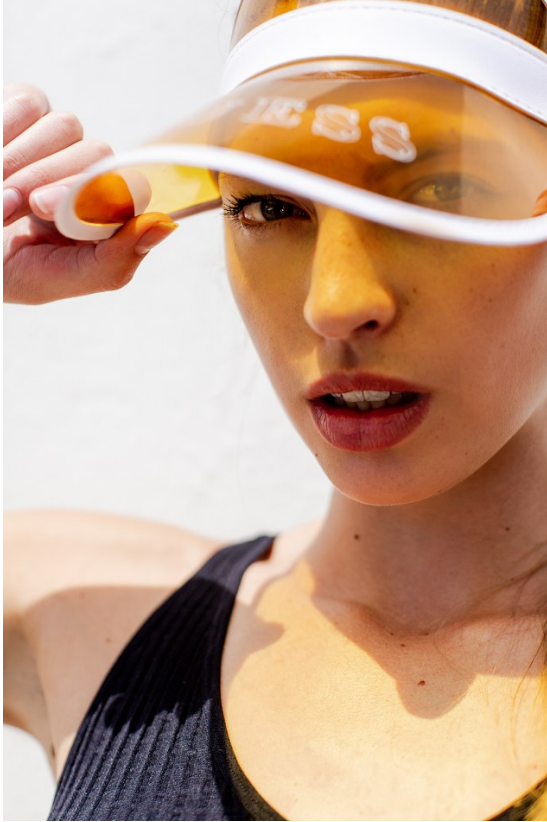

# BOSS MODELS

JOHANNESBURG

**KELLY ANN GOUWS**

Height: 180cm Bust: 87cm Waist: 71cm Hips: 96cm Shoe: 9 UK Hair: Blonde Eyes: Blue/Green

# BOSS MODELS

JOHANNESBURG

KELLY ANN GOUWS

Height: 180cm Bust: 87cm Waist: 71cm Hips: 96cm Shoe: 9 UK Hair: Blonde Eyes: Blue/Green