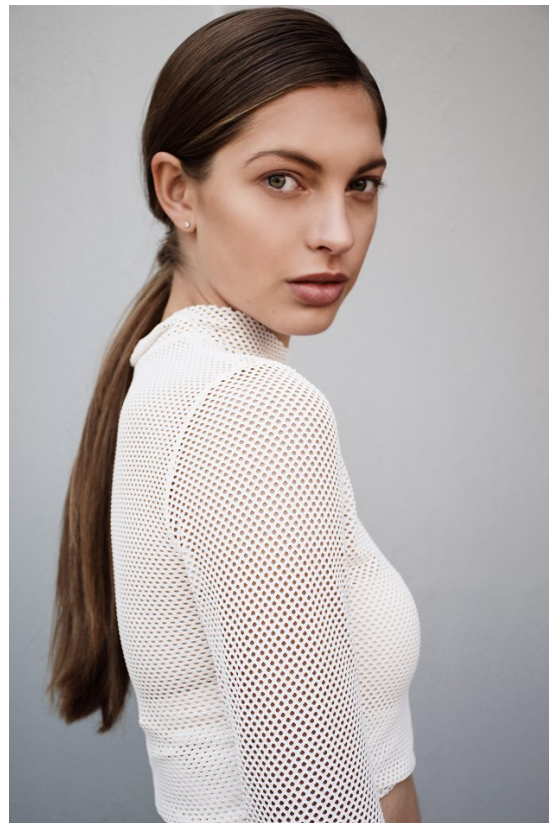

BOSS MODELS

JOHANNESBURG

KELLY ANN GOUWS

Height: 180cm Bust: 87cm Waist: 71cm Hips: 96cm Shoe: 9 UK Hair: Blonde Eyes: Blue/Green