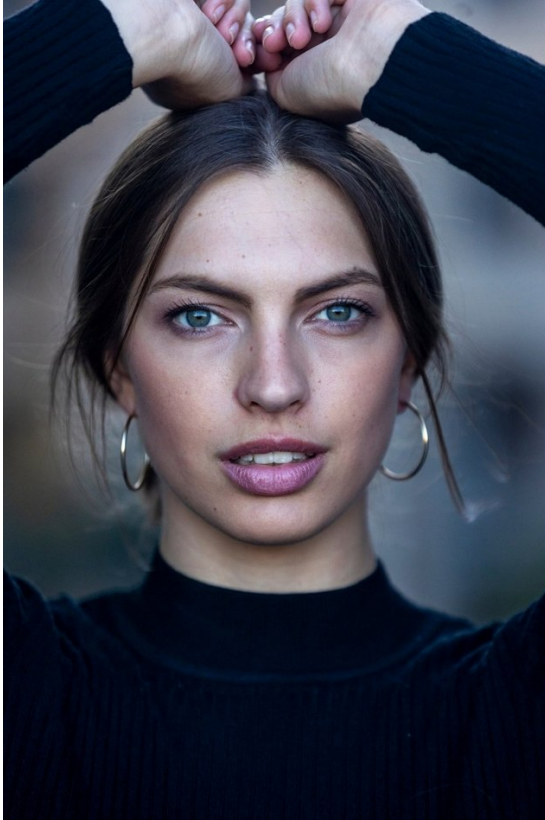

BOSS MODELS

JOHANNESBURG

KELLY ANN GOUWS

Height: 180cm Bust: 87cm Waist: 71cm Hips: 96cm Shoe: 9 UK Hair: Blonde Eyes: Blue/Green

BOSS MODELS

JOHANNESBURG

KELLY ANN GOUWS

Height: 180cm Bust: 87cm Waist: 71cm Hips: 96cm Shoe: 9 UK Hair: Blonde Eyes: Blue/Green