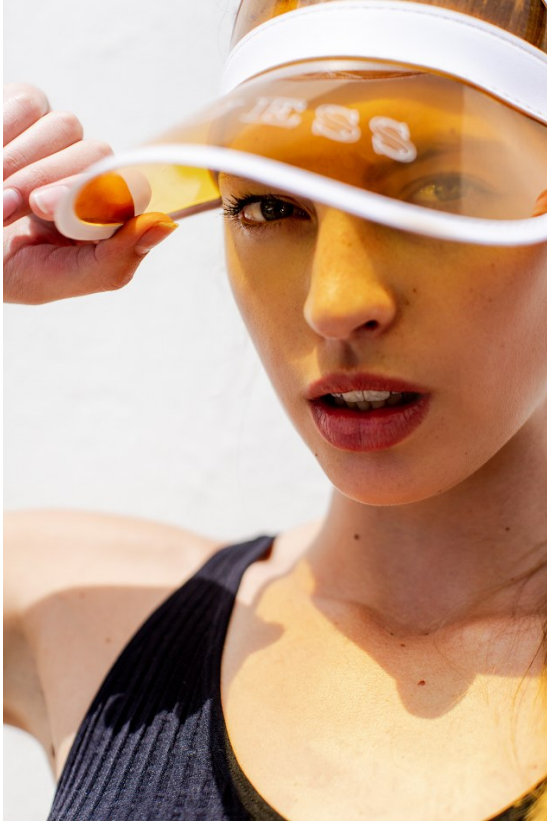

BOSS MODELS

JOHANNESBURG

KELLY ANN GOUWS

Height: 180cm Bust: 87cm Waist: 71cm Hips: 96cm Shoe: 9 UK Hair: Blonde Eyes: Blue/Green

BOSS MODELS

JOHANNESBURG

KELLY ANN GOUWS

Height: 180cm Bust: 87cm Waist: 71cm Hips: 96cm Shoe: 9 UK Hair: Blonde Eyes: Blue/Green