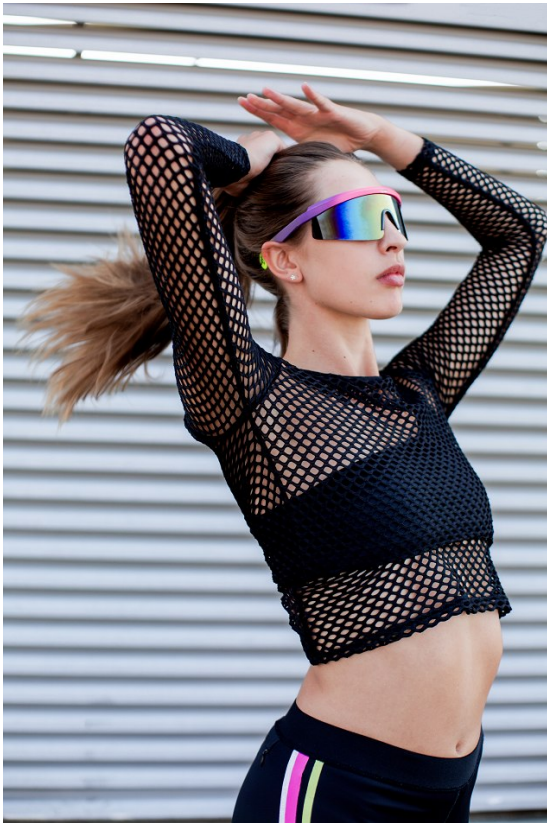

BOSS MODELS

JOHANNESBURG

KELLY ANN GOUWS

Height: 180cm Bust: 87cm Waist: 71cm Hips: 96cm Shoe: 9 UK Hair: Blonde Eyes: Blue/Green