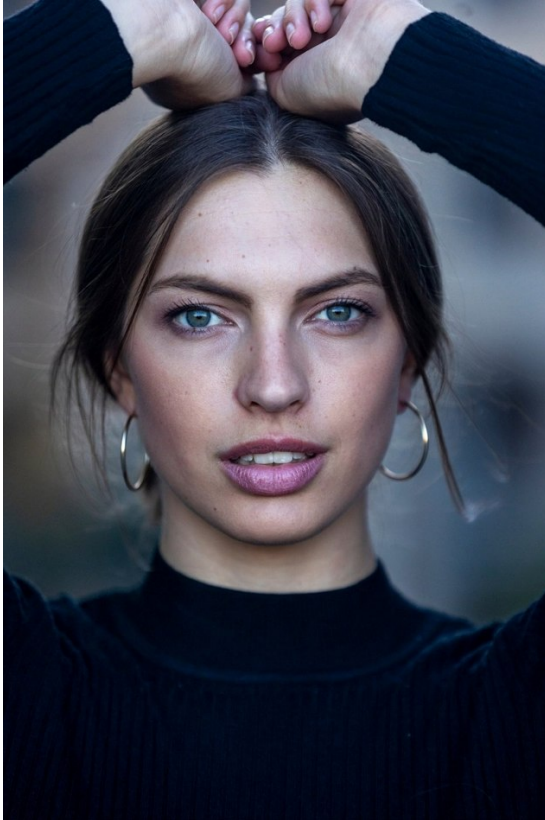

# BOSS MODELS

JOHANNESBURG

**KELLY ANN GOUWS**

Height: 180cm Bust: 87cm Waist: 71cm Hips: 96cm Shoe: 9 UK Hair: Blonde Eyes: Blue/Green

# BOSS MODELS

JOHANNESBURG

KELLY ANN GOUWS

Height: 180cm Bust: 87cm Waist: 71cm Hips: 96cm Shoe: 9 UK Hair: Blonde Eyes: Blue/Green