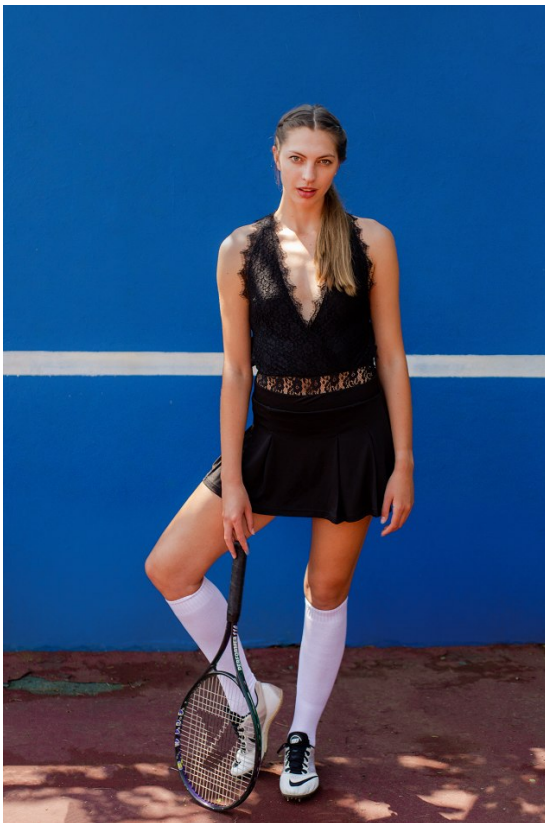

BOSS MODELS

JOHANNESBURG

KELLY ANN GOUWS

Height: 180cm Bust: 87cm Waist: 71cm Hips: 96cm Shoe: 9 UK Hair: Blonde Eyes: Blue/Green

BOSS MODELS

JOHANNESBURG

KELLY ANN GOUWS

Height: 180cm Bust: 87cm Waist: 71cm Hips: 96cm Shoe: 9 UK Hair: Blonde Eyes: Blue/Green