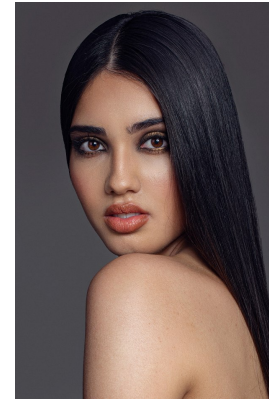

# BOSS MODELS

JOHANNESBURG

## LEILA MOMBERG

Height: 176cm Bust: 83cm Waist: 62cm Hips: 92cm Shoe: 6 UK Hair: Brown Eyes: Brown