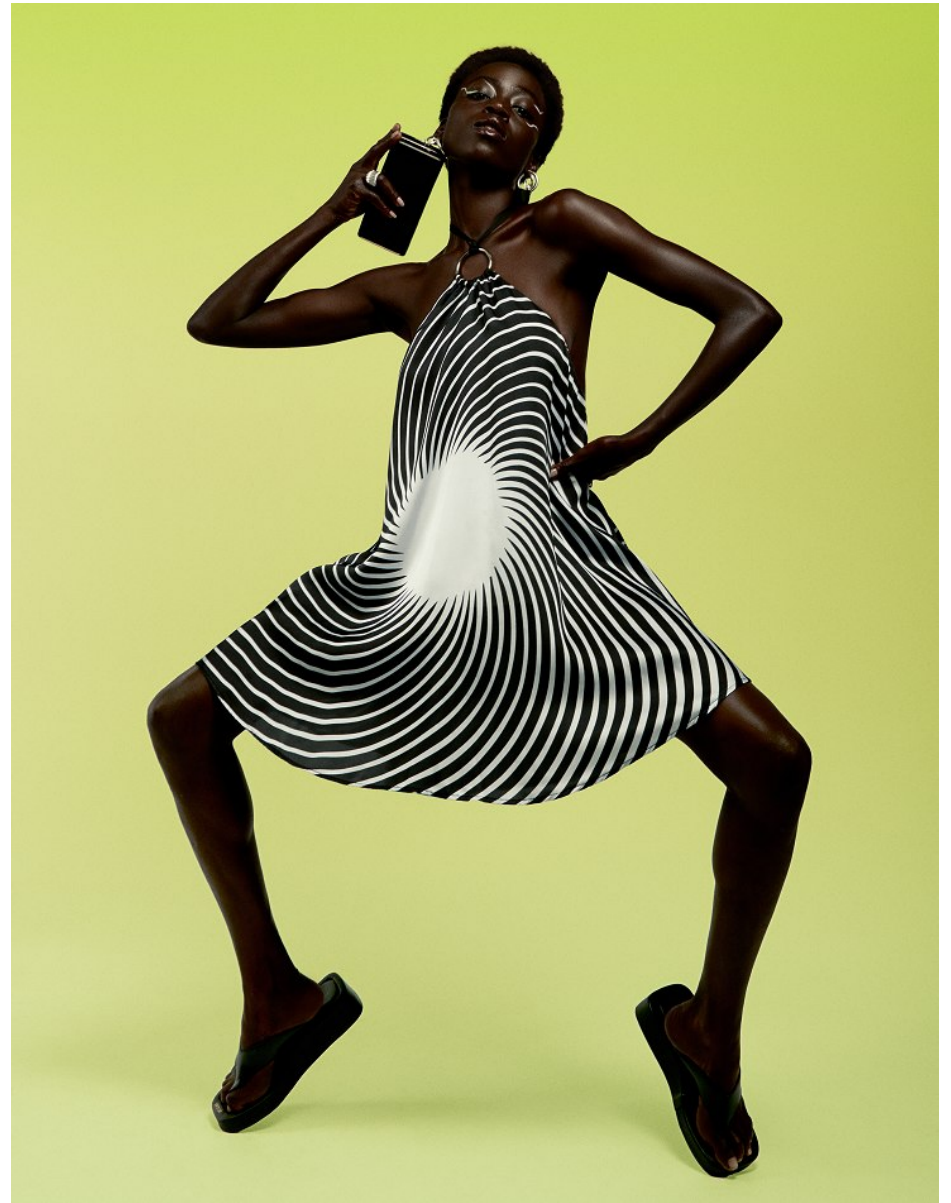

BOSS MODELS

JOHANNESBURG

Height: 173cm Bust: 86cm Waist: 62cm Hips: 92cm Shoe: 6 UK Hair: Black Eyes: Brown