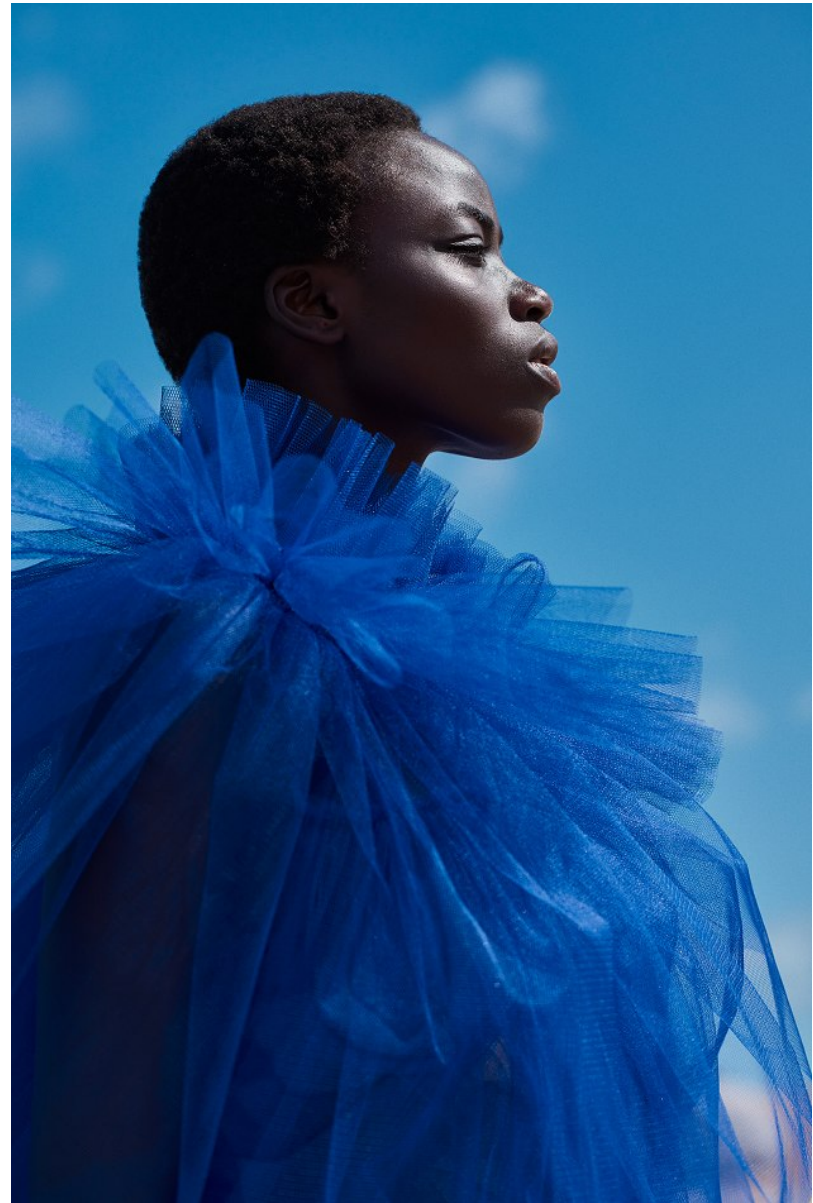

OLIVIA SANG

BOSS MODELS

JOHANNESBURG

Height: 173cm Bust: 86cm Waist: 62cm Hips: 92cm Shoe: 6 UK Hair: Black Eyes: Brown