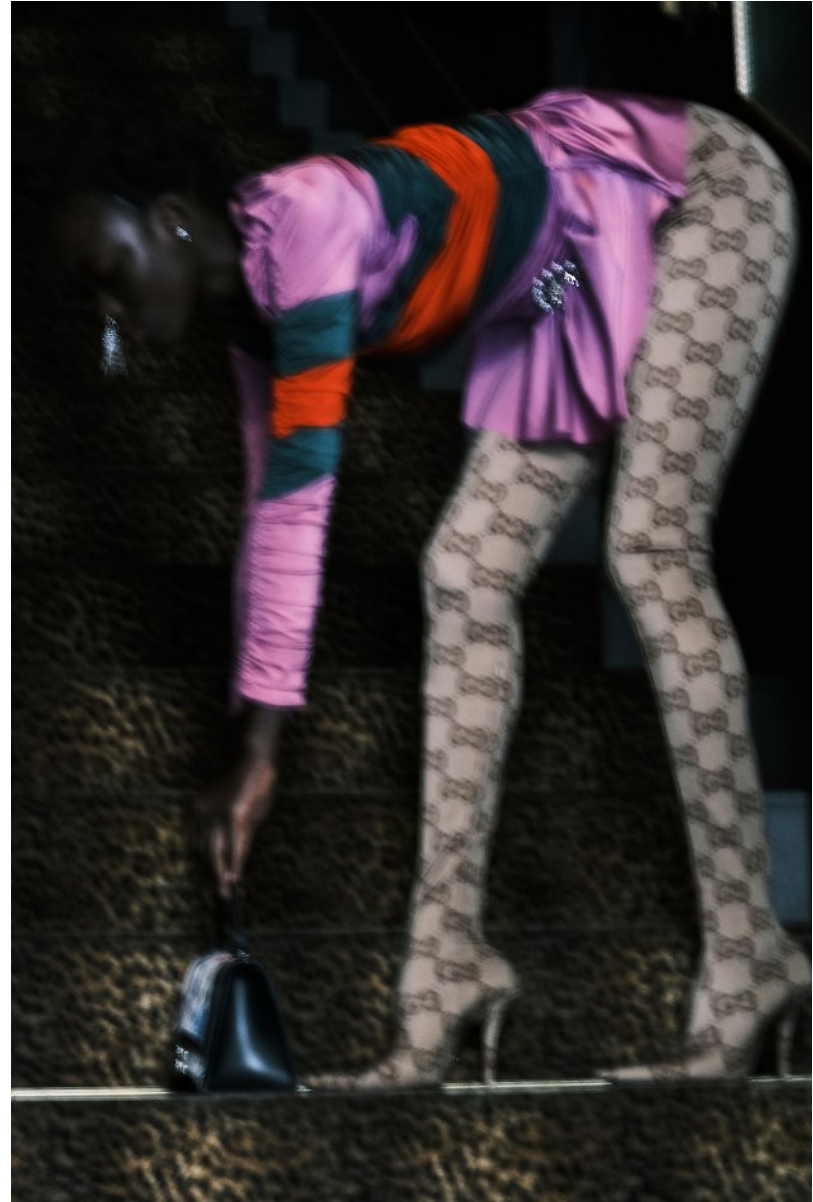

BOSS MODELS

JOHANNESBURG

OLIVIA SANG

Height: 173cm Bust: 86cm Waist: 62cm Hips: 92cm Shoe: 6 UK Hair: Black Eyes: Brown

BOSS MODELS

JOHANNESBURG

OLIVIA SANG

Height: 173cm Bust: 86cm Waist: 62cm Hips: 92cm Shoe: 6 UK Hair: Black Eyes: Brown