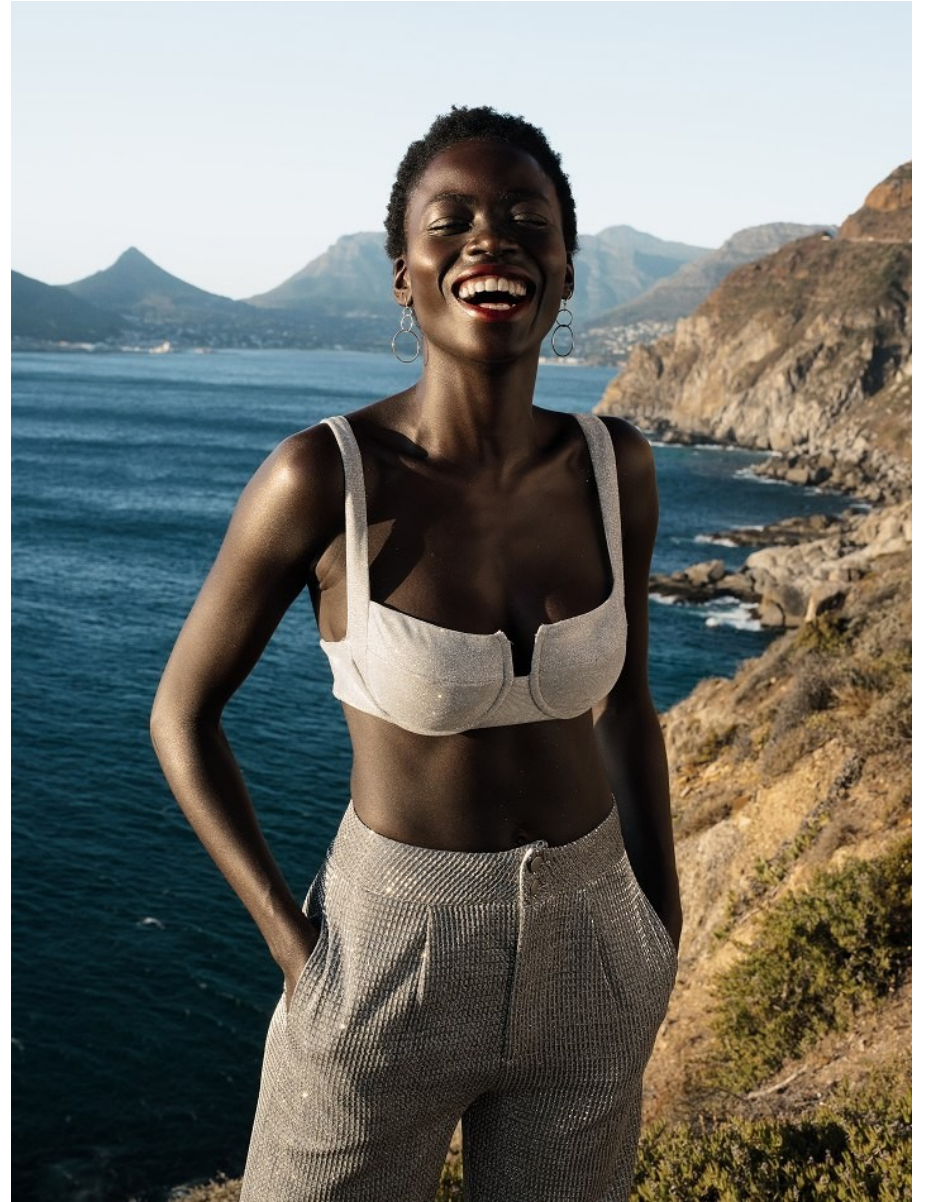

BOSS MODELS

JOHANNESBURG

OLIVIA SANG

Height: 173cm Bust: 86cm Waist: 62cm Hips: 92cm Shoe: 6 UK Hair: Black Eyes: Brown

BOSS MODELS

JOHANNESBURG

OLIVIA SANG

Height: 173cm Bust: 86cm Waist: 62cm Hips: 92cm Shoe: 6 UK Hair: Black Eyes: Brown