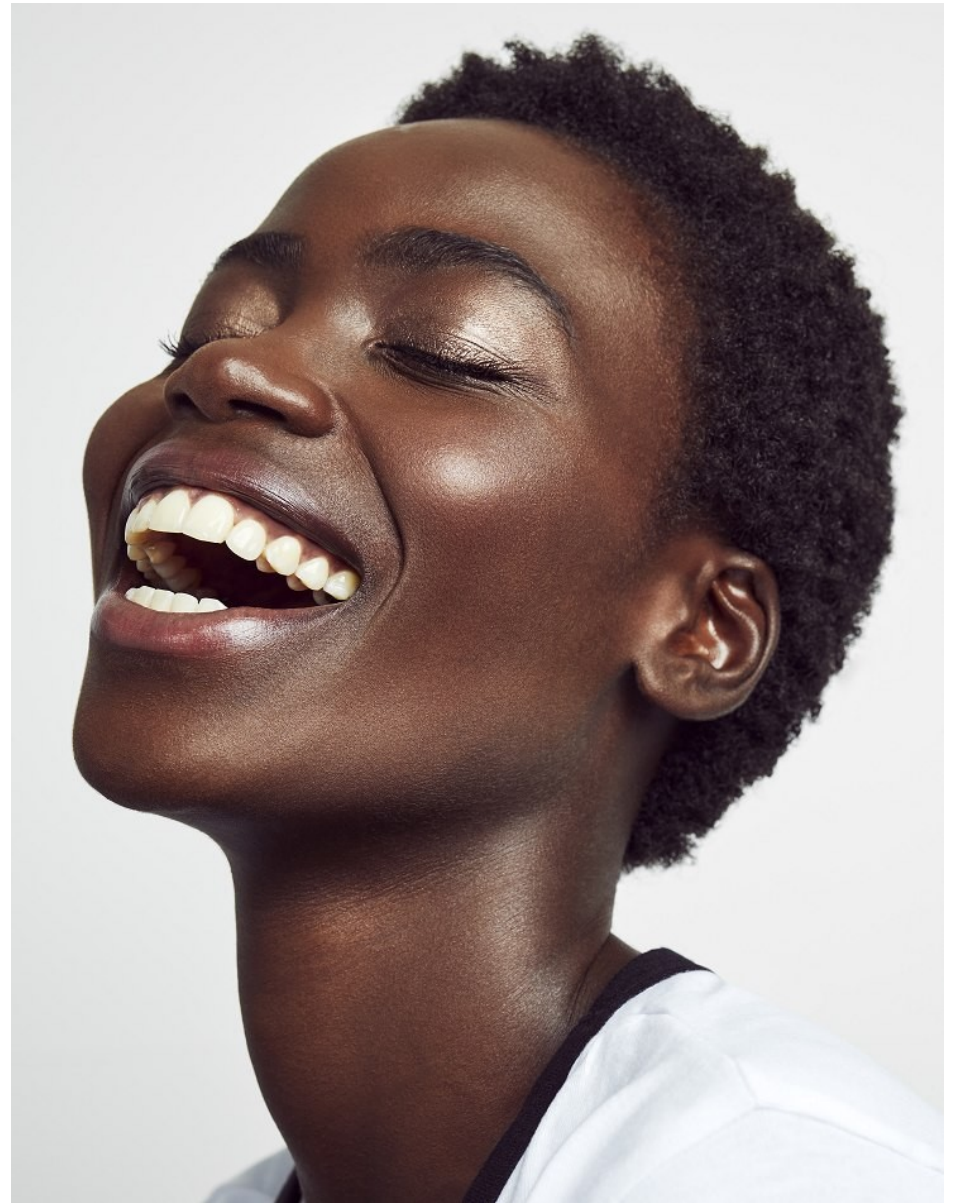

BOSS MODELS

JOHANNESBURG

OLIVIA SANG

Height: 173cm Bust: 86cm Waist: 62cm Hips: 92cm Shoe: 6 UK Hair: Black Eyes: Brown