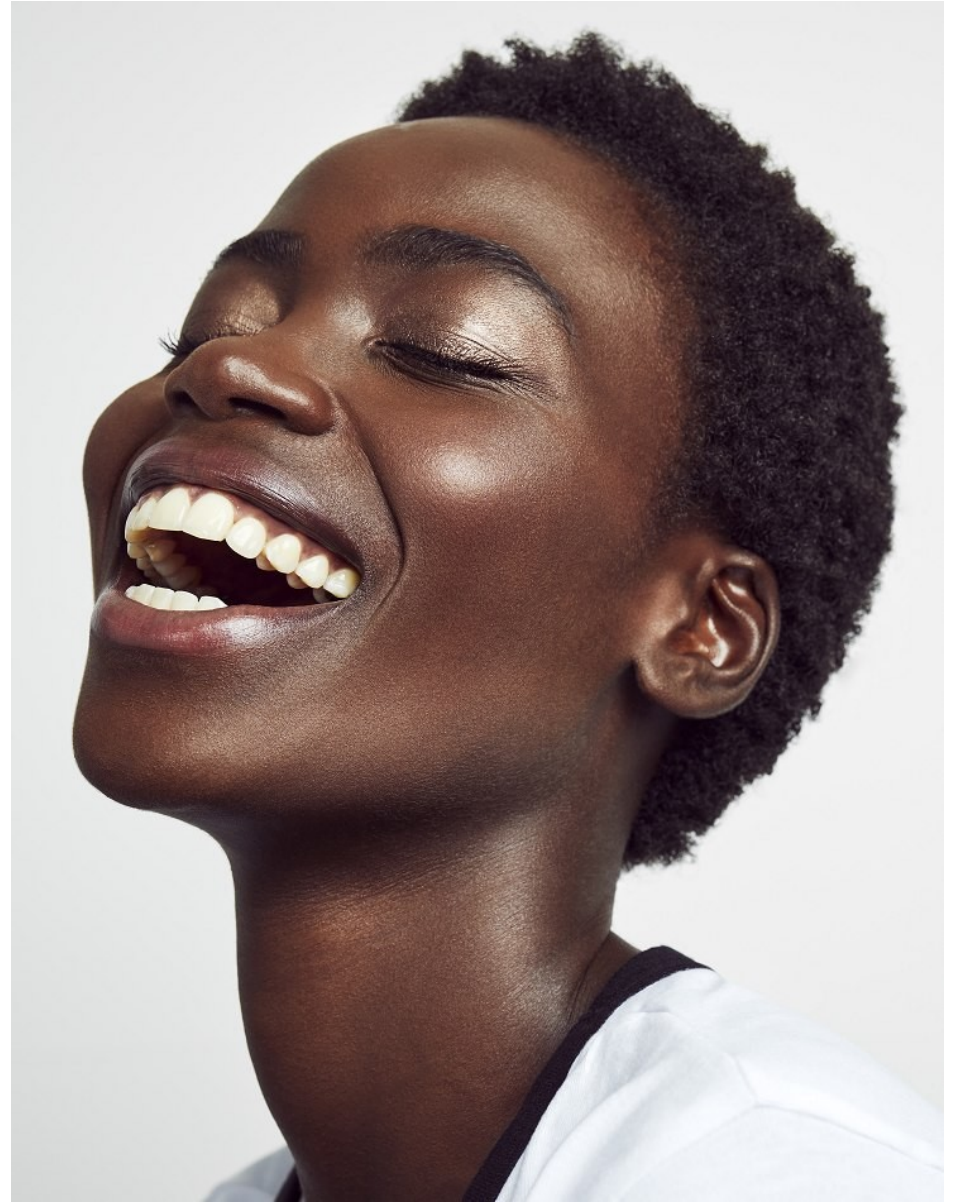

OLIVIA SANG

Height: 173cm Bust: 86cm Waist: 62cm Hips: 92cm Shoe: 6 UK Hair: Black Eyes: Brown

BOSS MODELS

JOHANNESBURG

OLIVIA SANG

Height: 173cm Bust: 86cm Waist: 62cm Hips: 92cm Shoe: 6 UK Hair: Black Eyes: Brown