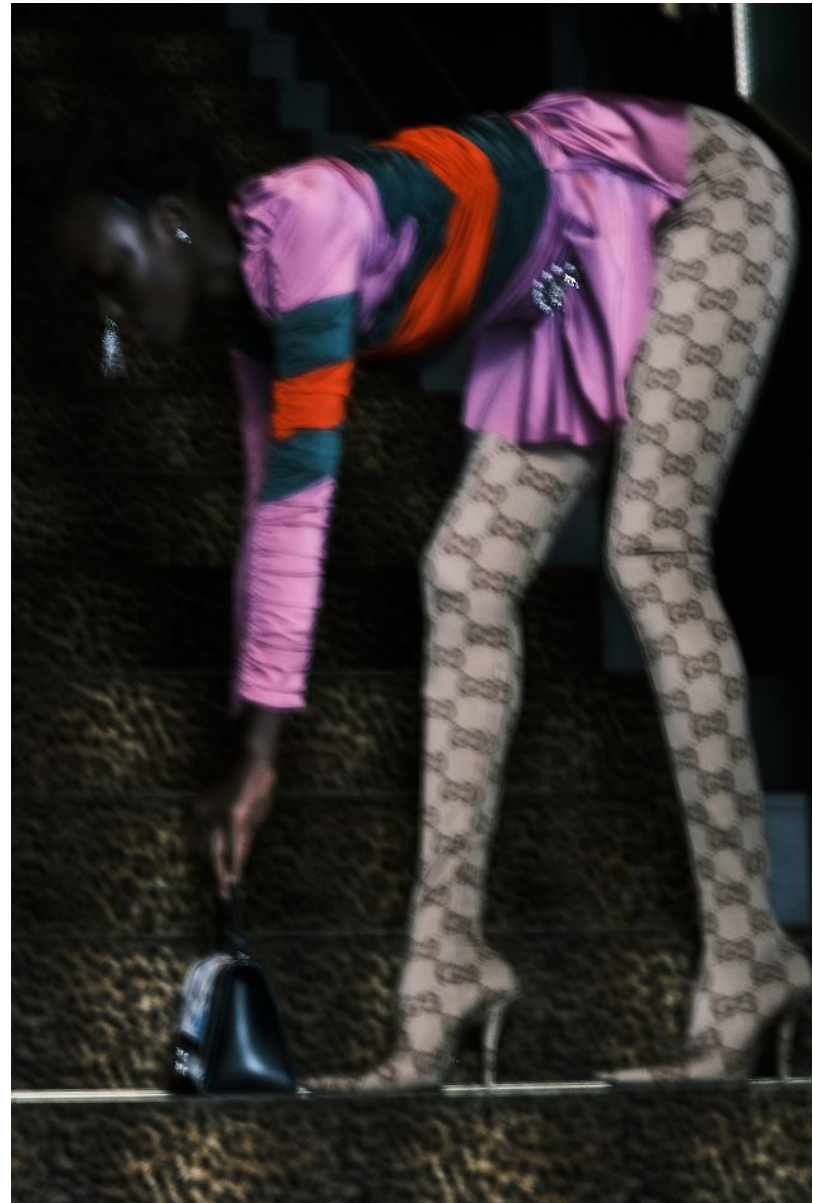

BOSS MODELS

JOHANNESBURG

OLIVIA SANG

Height: 173cm Bust: 86cm Waist: 62cm Hips: 92cm Shoe: 6 UK Hair: Black Eyes: Brown

BOSS MODELS

JOHANNESBURG

OLIVIA SANG

Height: 173cm Bust: 86cm Waist: 62cm Hips: 92cm Shoe: 6 UK Hair: Black Eyes: Brown