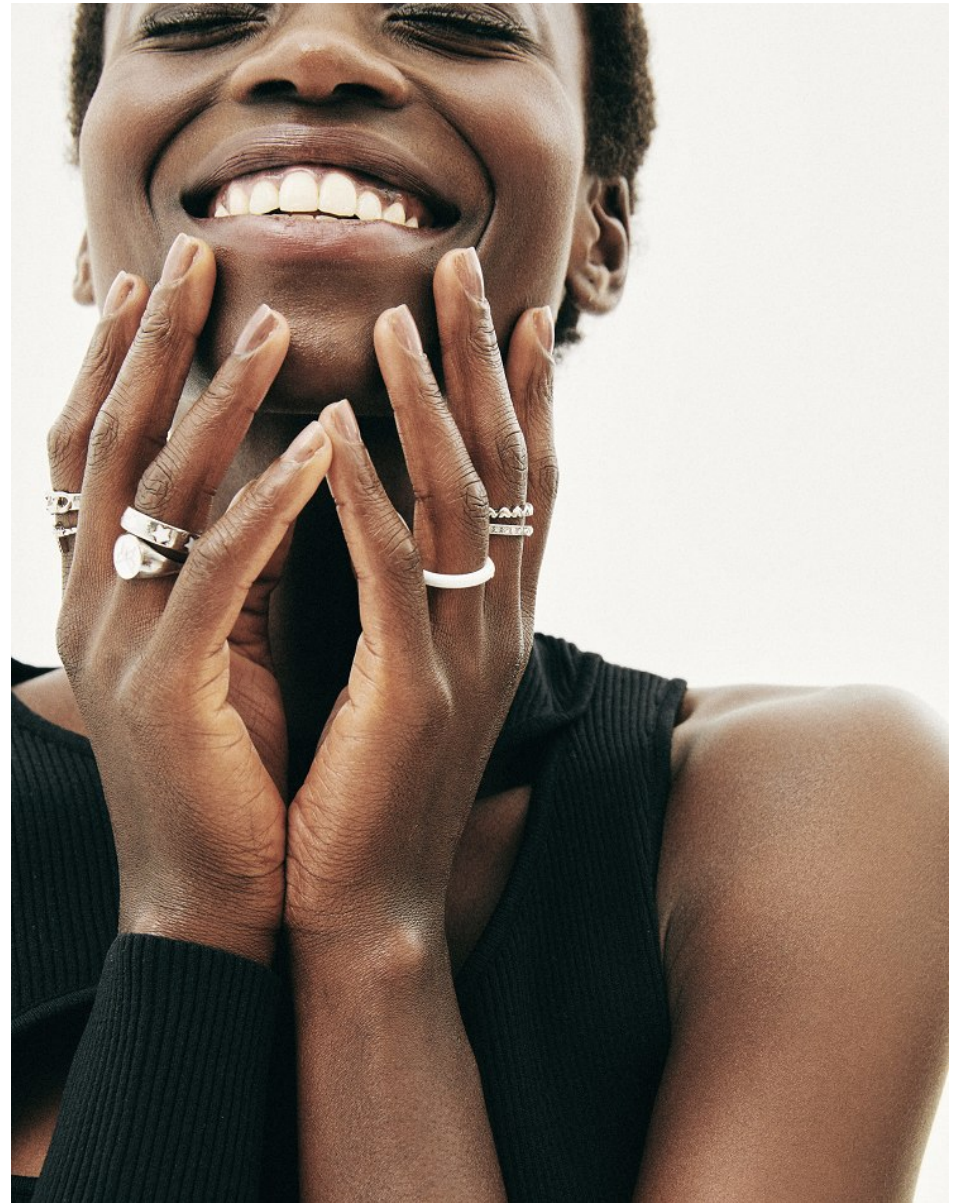

BOSS MODELS

JOHANNESBURG

OLIVIA SANG

Height: 173cm Bust: 86cm Waist: 62cm Hips: 92cm Shoe: 6 UK Hair: Black Eyes: Brown