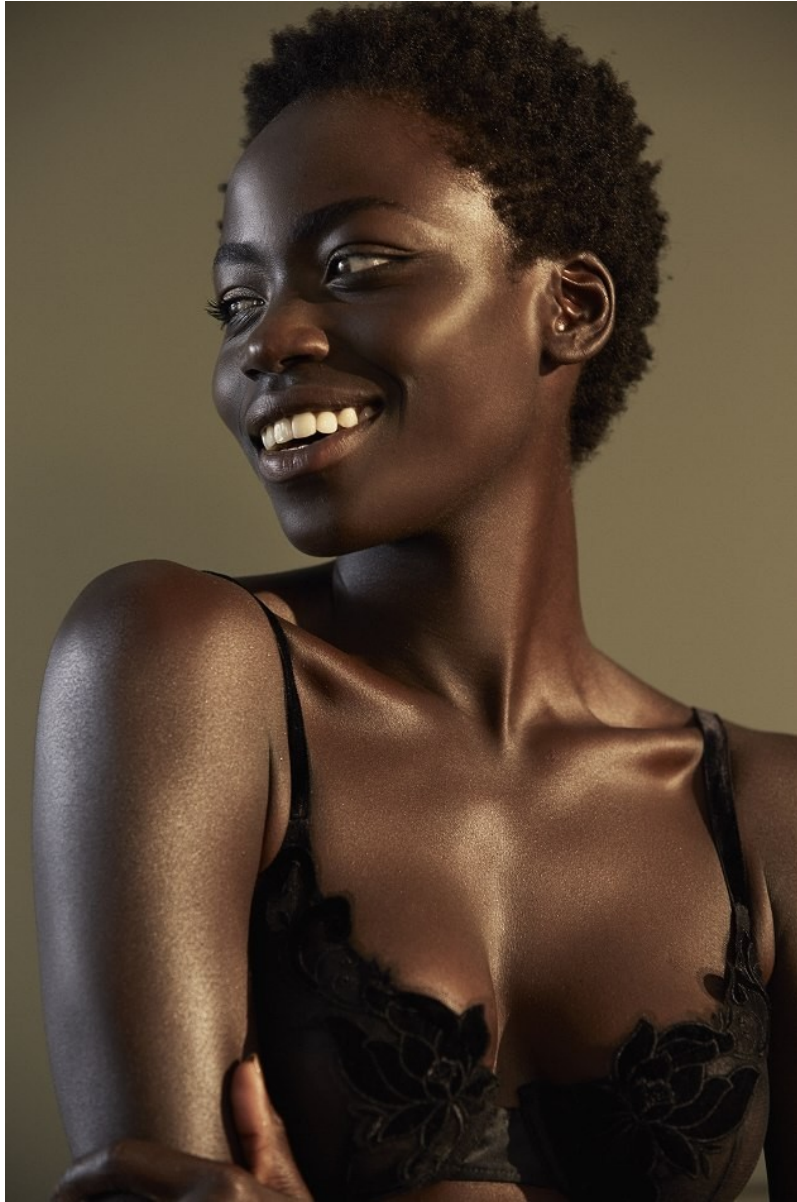

BOSS MODELS

JOHANNESBURG

OLIVIA SANG

Height: 173cm Bust: 86cm Waist: 62cm Hips: 92cm Shoe: 6 UK Hair: Black Eyes: Brown

BOSS MODELS

JOHANNESBURG

OLIVIA SANG

Height: 173cm Bust: 86cm Waist: 62cm Hips: 92cm Shoe: 6 UK Hair: Black Eyes: Brown