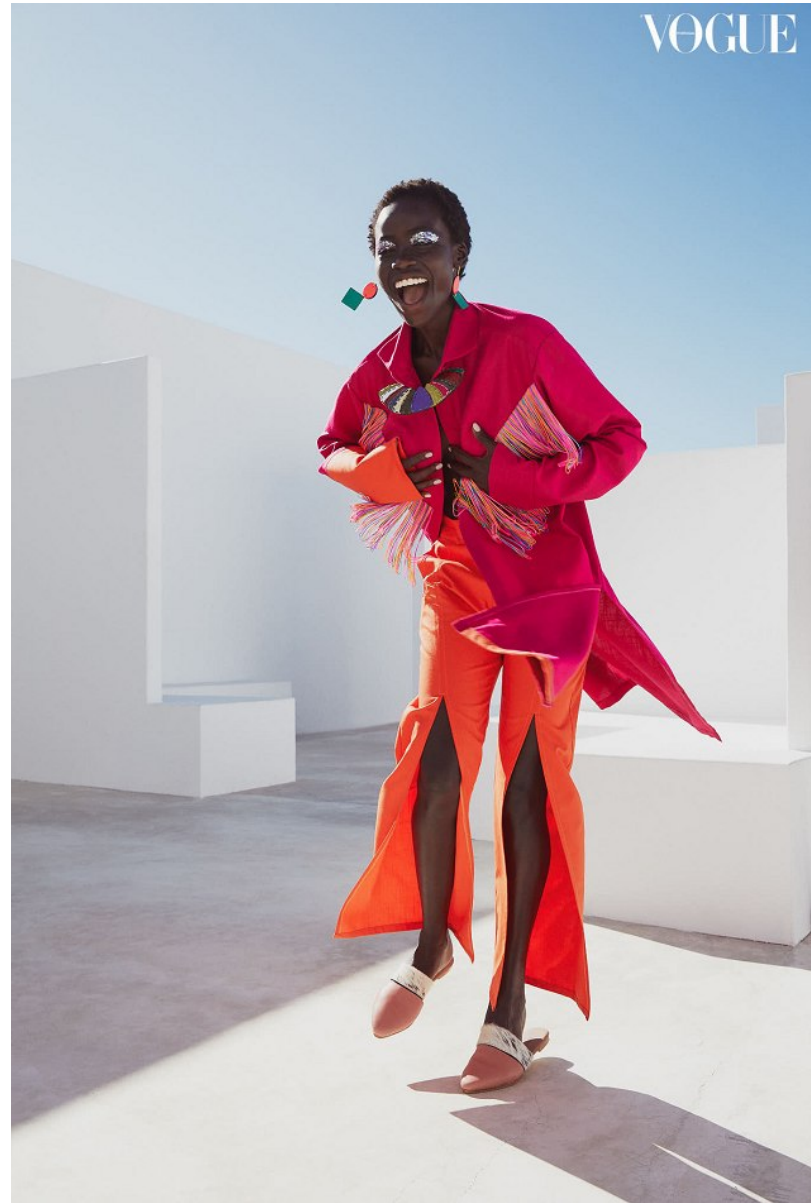

BOSS MODELS

JOHANNESBURG

Height: 173cm Bust: 86cm Waist: 62cm Hips: 92cm Shoe: 6 UK Hair: Black Eyes: Brown