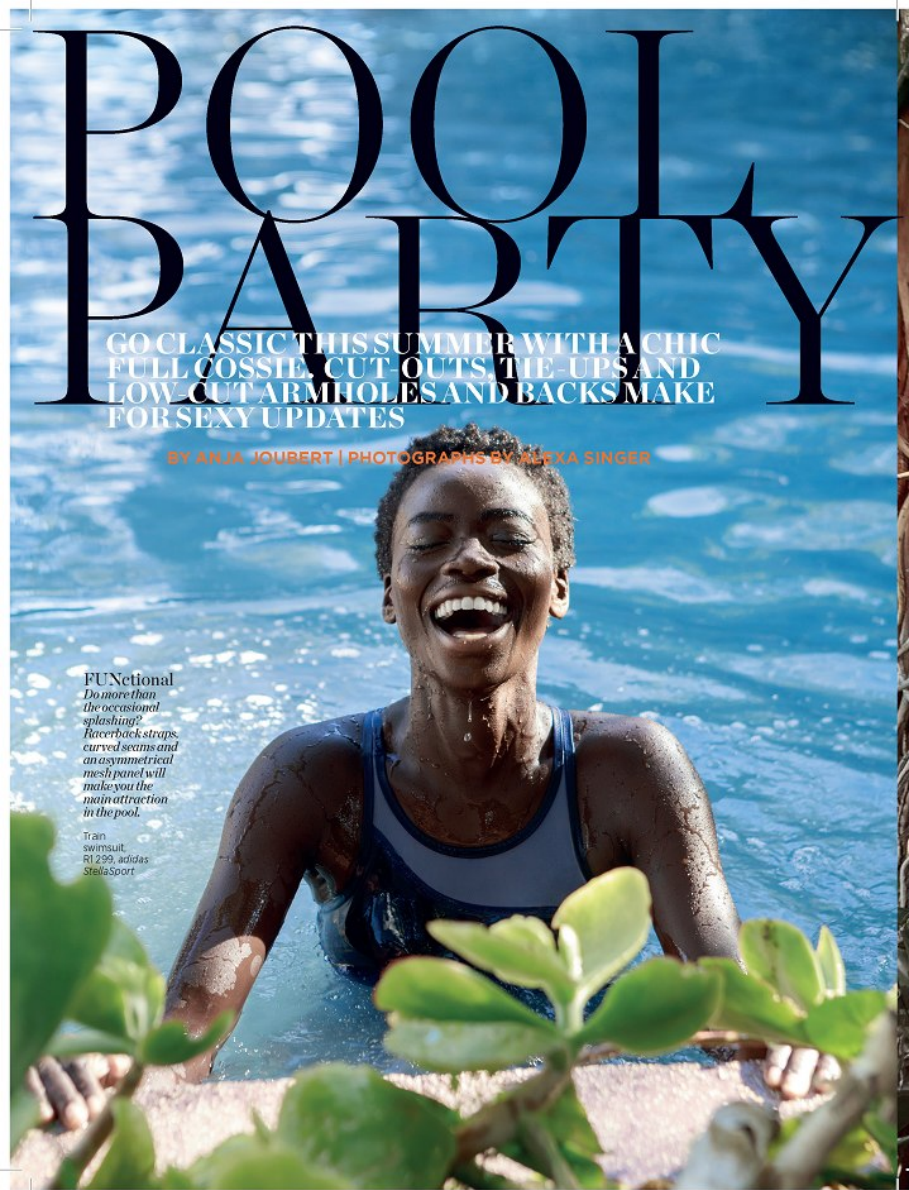

BOSS MODELS

JOHANNESBURG

Height: 173cm Bust: 86cm Waist: 62cm Hips: 92cm Shoe: 6 UK Hair: Black Eyes: Brown