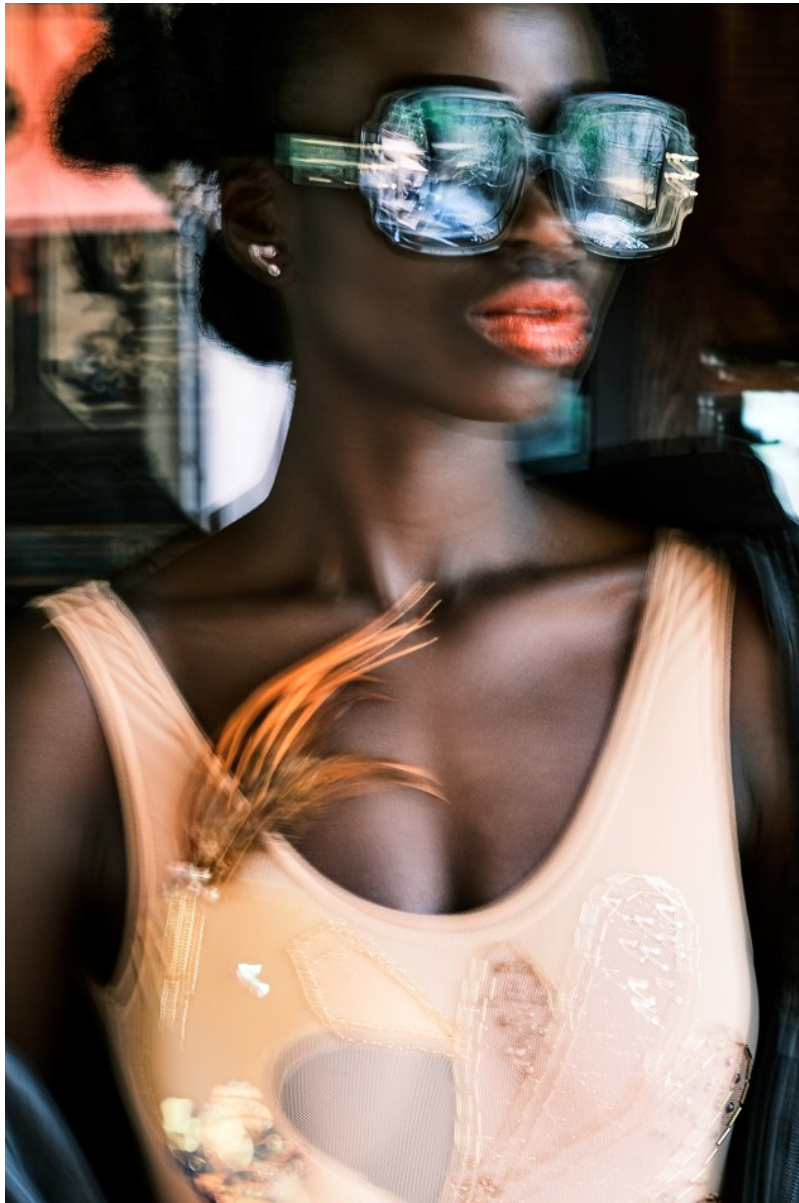

BOSS MODELS

JOHANNESBURG

OLIVIA SANG

Height: 173cm Bust: 86cm Waist: 62cm Hips: 92cm Shoe: 6 UK Hair: Black Eyes: Brown

BOSS MODELS

JOHANNESBURG

OLIVIA SANG

Height: 173cm Bust: 86cm Waist: 62cm Hips: 92cm Shoe: 6 UK Hair: Black Eyes: Brown