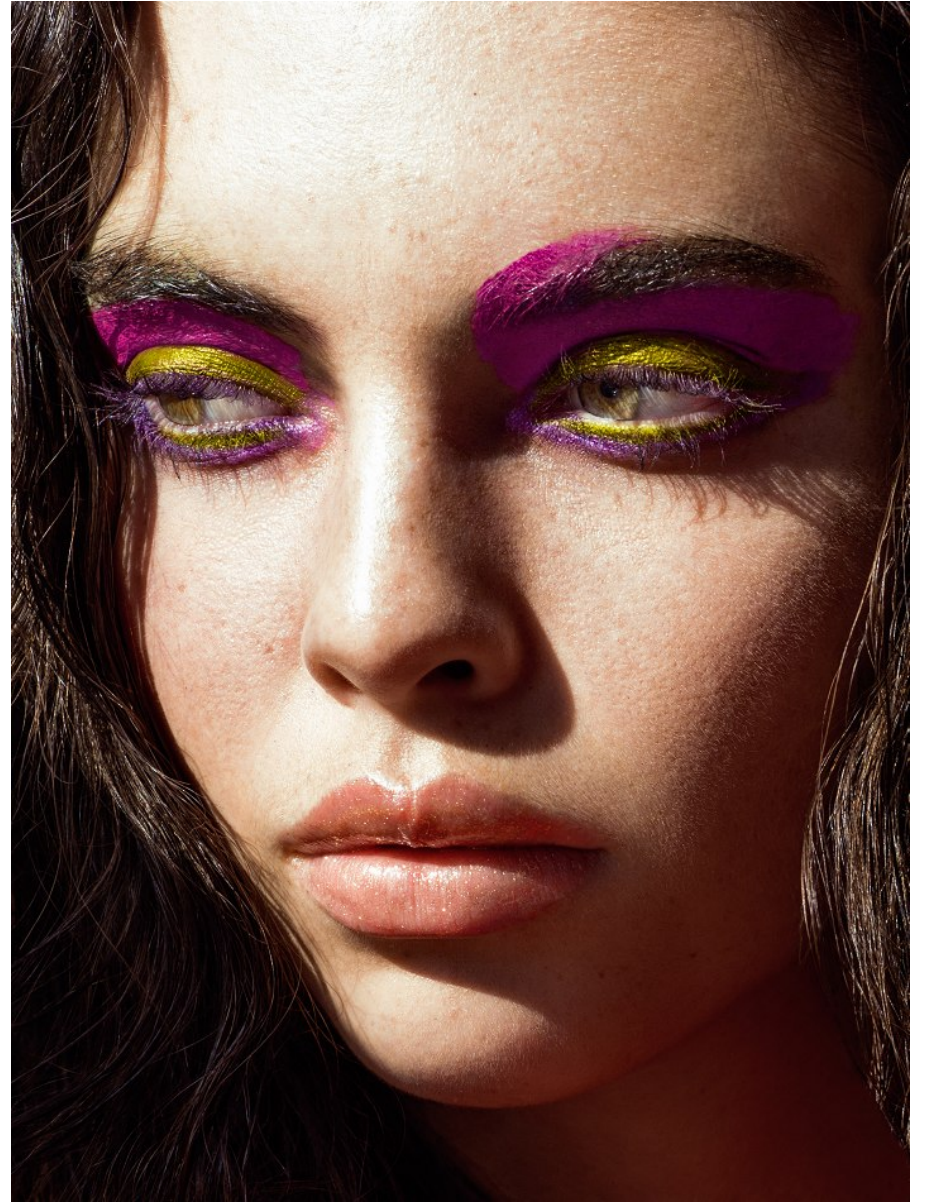

BOSS MODELS

JOHANNESBURG

Height: 178cm Bust: 81cm Waist: 61cm Hips: 92cm Shoe: 6 UK Hair: Brown Eyes: Green