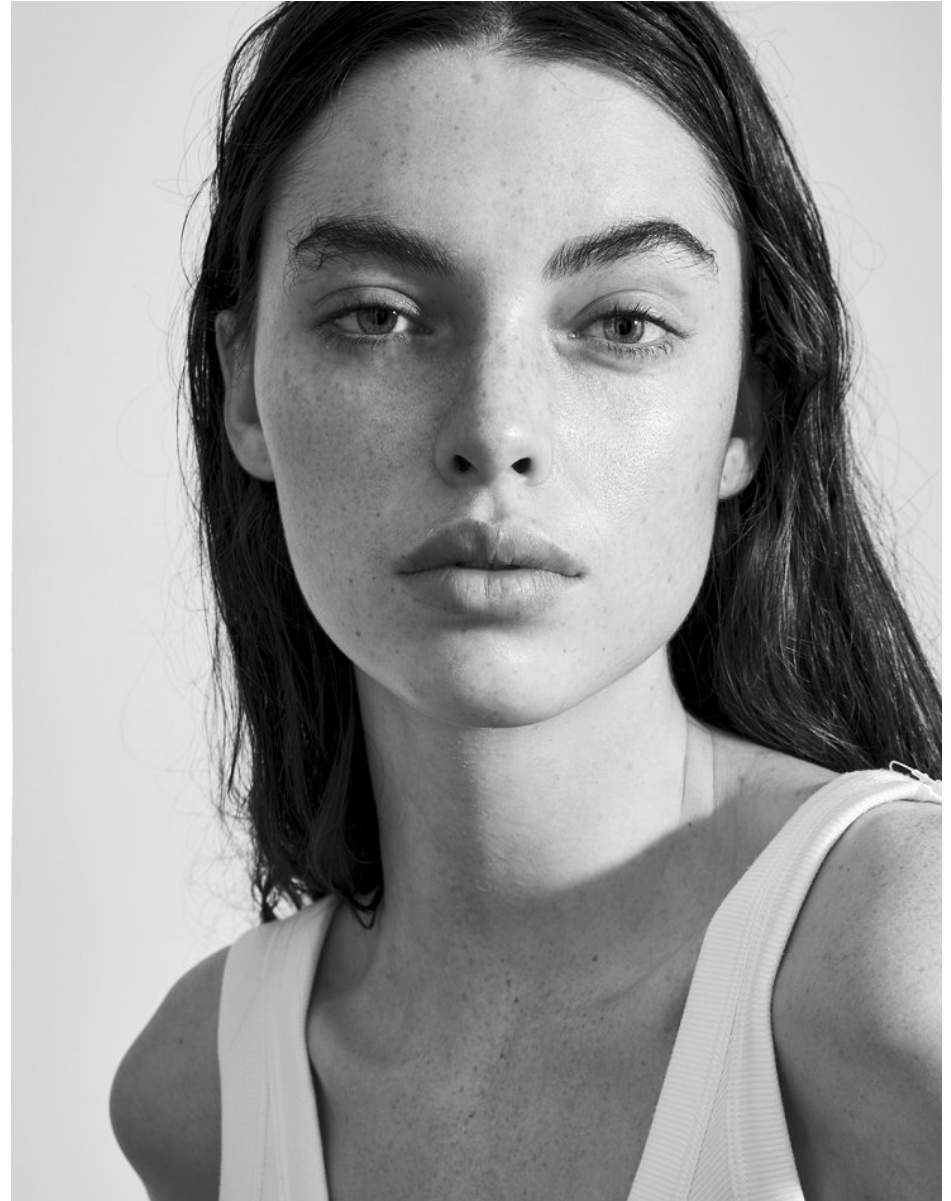

BOSS MODELS

JOHANNESBURG

Height: 178cm Bust: 81cm Waist: 61cm Hips: 92cm Shoe: 6 UK Hair: Brown Eyes: Green