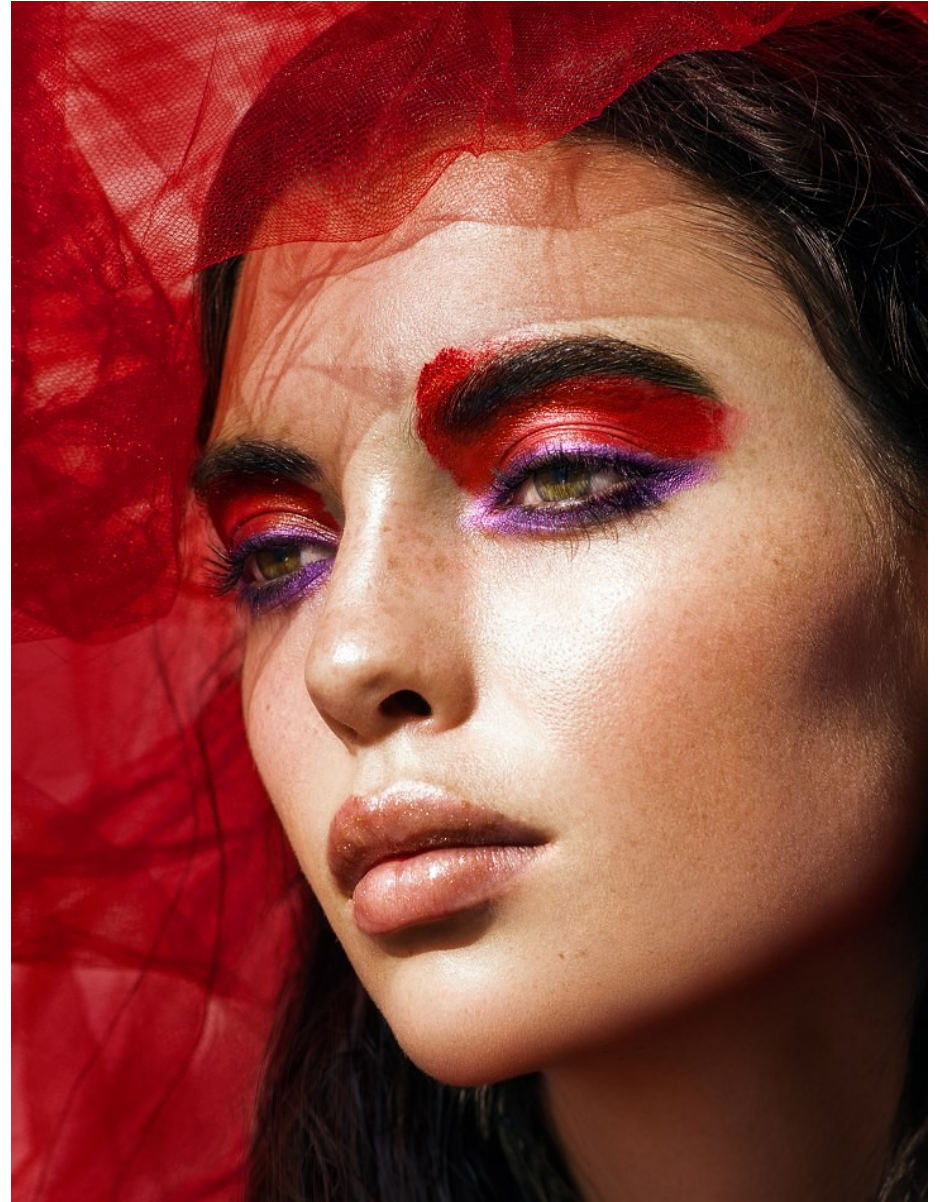

BOSS MODELS

JOHANNESBURG

Height: 178cm Bust: 81cm Waist: 61cm Hips: 92cm Shoe: 6 UK Hair: Brown Eyes: Green