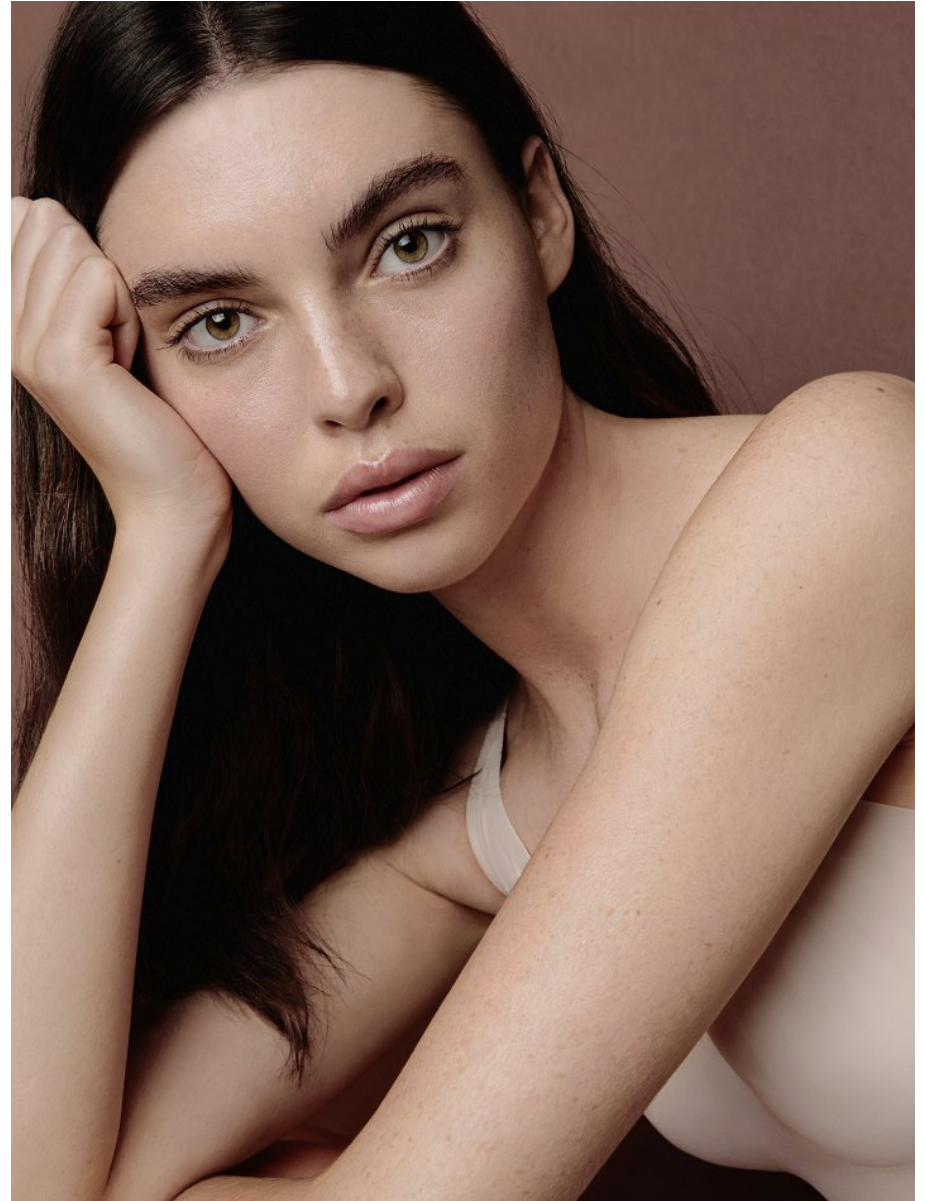

BOSS MODELS

JOHANNESBURG

Height: 178cm Bust: 81cm Waist: 61cm Hips: 92cm Shoe: 6 UK Hair: Brown Eyes: Green