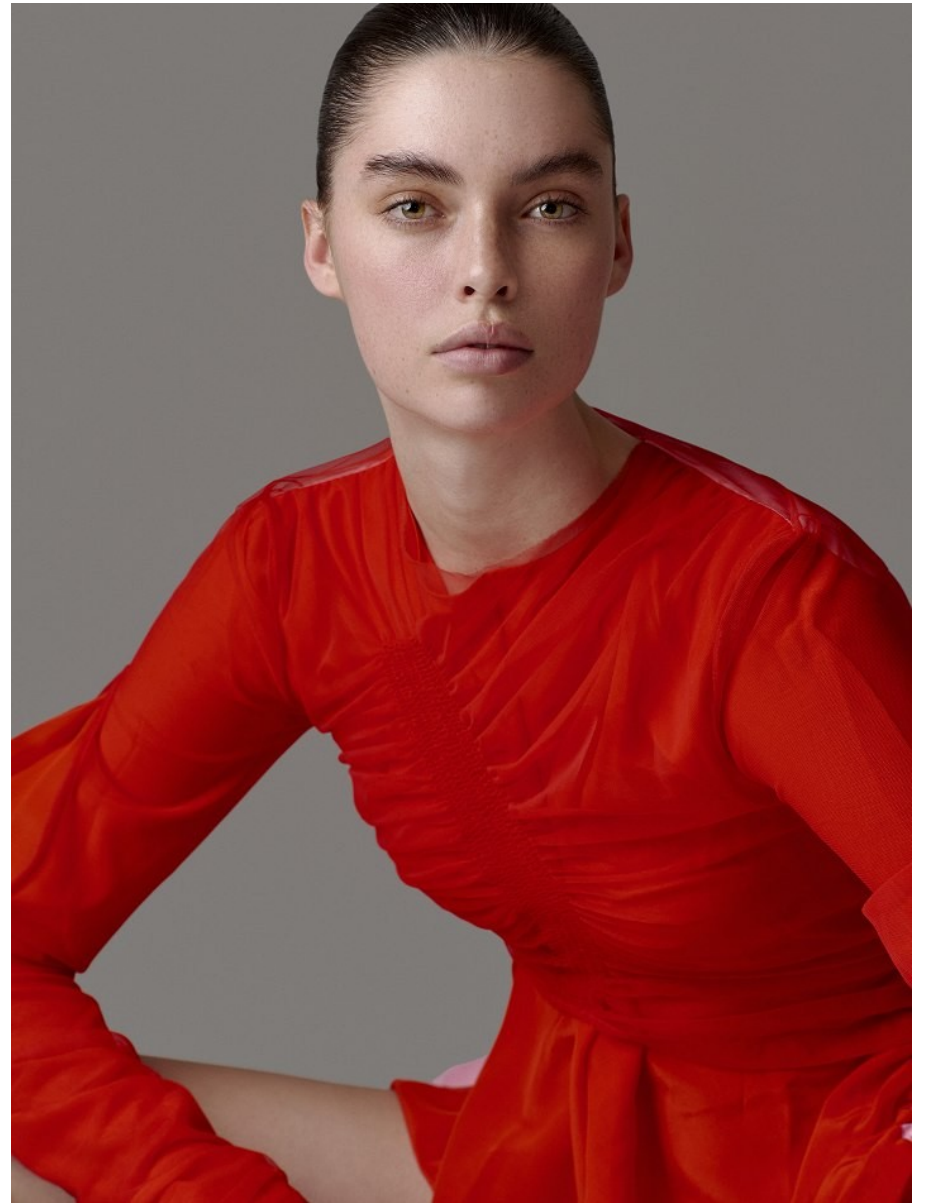

BOSS MODELS

JOHANNESBURG

Height: 178cm Bust: 81cm Waist: 61cm Hips: 92cm Shoe: 6 UK Hair: Brown Eyes: Green