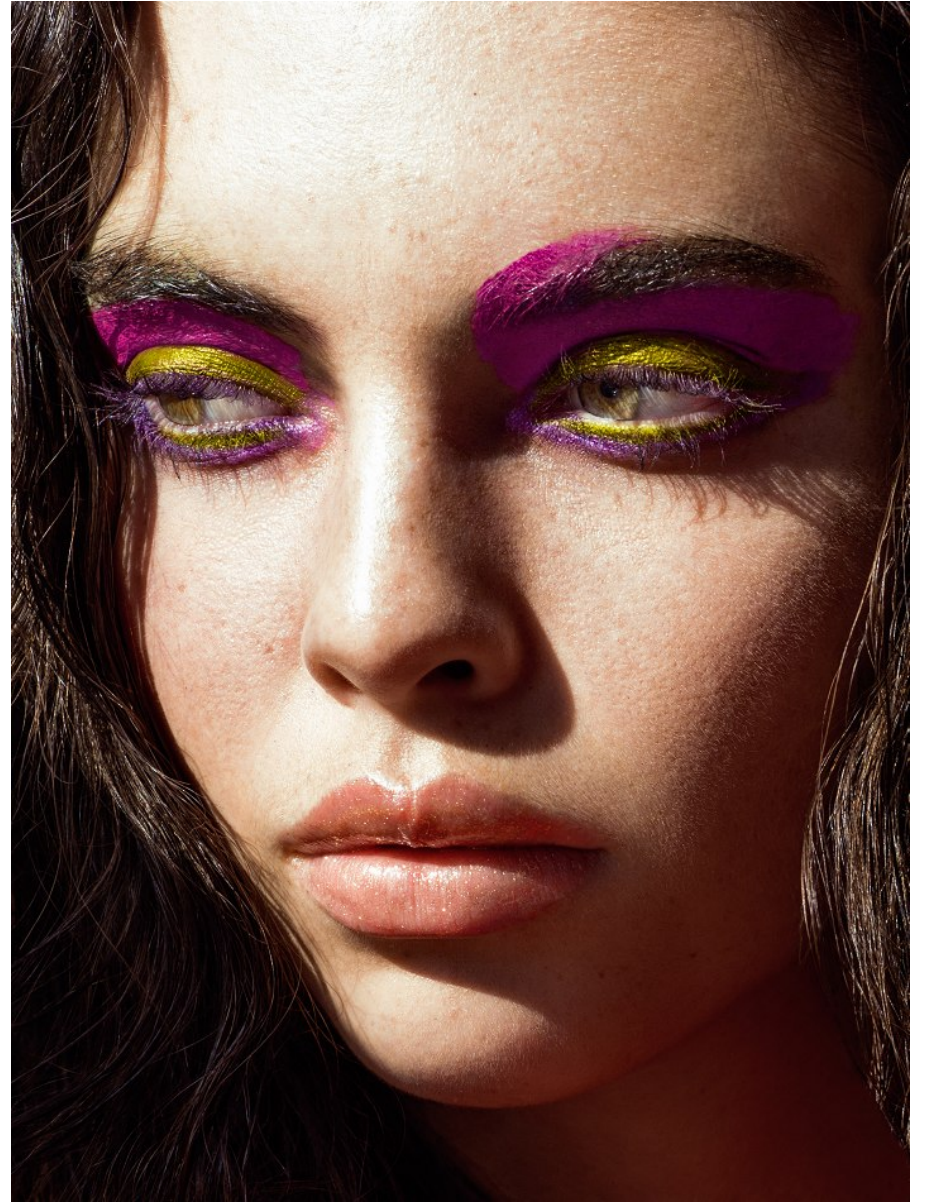

BOSS MODELS

JOHANNESBURG

CANDICE SHEPSTONE

Height: 178cm Bust: 81cm Waist: 61cm Hips: 92cm Shoe: 6 UK Hair: Brown Eyes: Green

BOSS MODELS

JOHANNESBURG

CANDICE SHEPSTONE

Height: 178cm Bust: 81cm Waist: 61cm Hips: 92cm Shoe: 6 UK Hair: Brown Eyes: Green