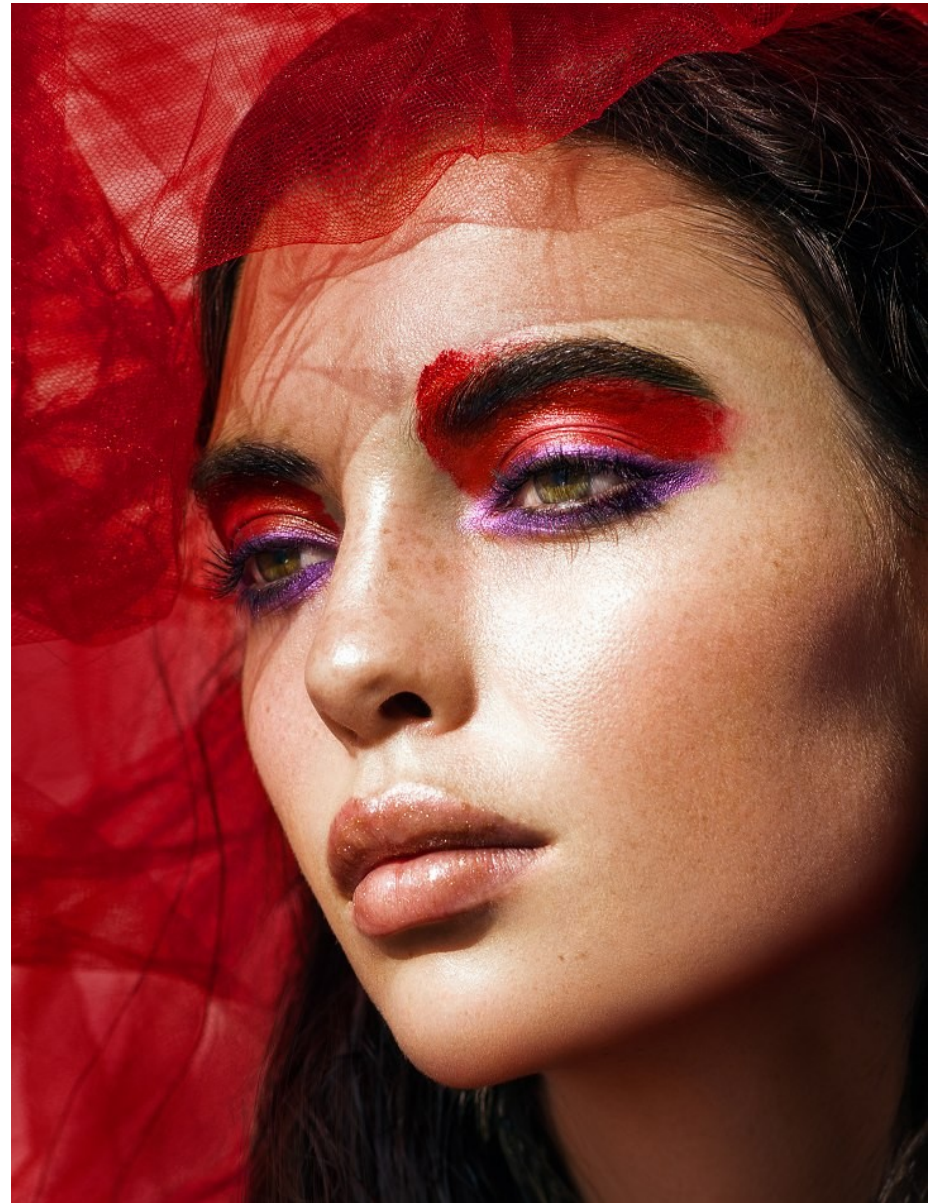

BOSS MODELS

JOHANNESBURG

Height: 178cm Bust: 81cm Waist: 61cm Hips: 92cm Shoe: 6 UK Hair: Brown Eyes: Green