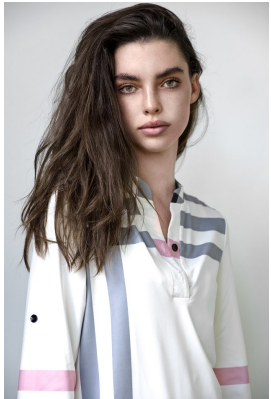

BOSS MODELS

JOHANNESBURG

CANDICE SHEPSTONE

Height: 178cm Bust: 81cm Waist: 61cm Hips: 92cm Shoe: 6 UK Hair: Brown Eyes: Green

BOSS MODELS

JOHANNESBURG

CANDICE SHEPSTONE

Height: 178cm Bust: 81cm Waist: 61cm Hips: 92cm Shoe: 6 UK Hair: Brown Eyes: Green

BOSS MODELS

JOHANNESBURG

CANDICE SHEPSTONE

Height: 178cm Bust: 81cm Waist: 61cm Hips: 92cm Shoe: 6 UK Hair: Brown Eyes: Green