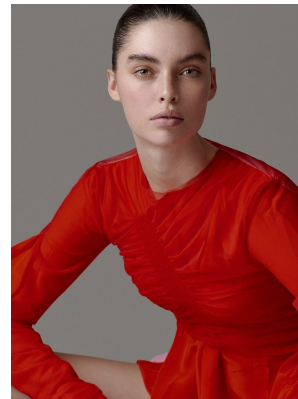

BOSS MODELS

JOHANNESBURG

CANDICE SHEPSTONE

Height: 178cm Bust: 81cm Waist: 61cm Hips: 92cm Shoe: 6 UK Hair: Brown Eyes: Green