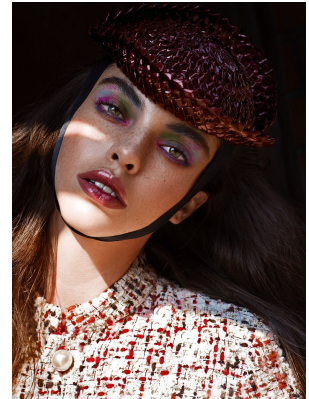

BOSS MODELS

JOHANNESBURG

CANDICE SHEPSTONE

Height: 178cm Bust: 81cm Waist: 61cm Hips: 92cm Shoe: 6 UK Hair: Brown Eyes: Green

BOSS MODELS

JOHANNESBURG

CANDICE SHEPSTONE

Height: 178cm Bust: 81cm Waist: 61cm Hips: 92cm Shoe: 6 UK Hair: Brown Eyes: Green

BOSS MODELS

JOHANNESBURG

CANDICE SHEPSTONE

Height: 178cm Bust: 81cm Waist: 61cm Hips: 92cm Shoe: 6 UK Hair: Brown Eyes: Green