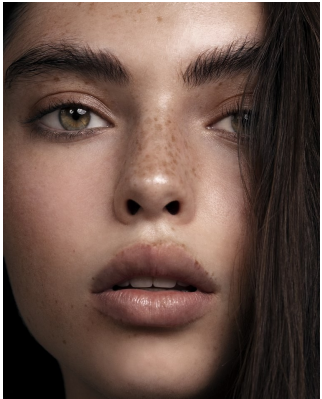

## CANDICE SHEPSTONE

Height: 178cm Bust: 81cm Waist: 61cm Hips: 92cm Shoe: 6 UK Hair: Brown Eyes: Green