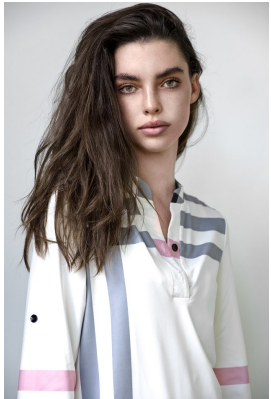

BOSS MODELS

JOHANNESBURG

CANDICE SHEPSTONE

Height: 178cm Bust: 81cm Waist: 61cm Hips: 92cm Shoe: 6 UK Hair: Brown Eyes: Green