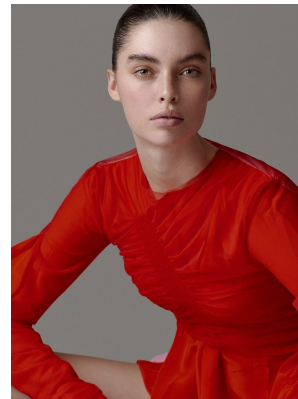

BOSS MODELS

JOHANNESBURG

CANDICE SHEPSTONE

Height: 178cm Bust: 81cm Waist: 61cm Hips: 92cm Shoe: 6 UK Hair: Brown Eyes: Green

BOSS MODELS

JOHANNESBURG

CANDICE SHEPSTONE

Height: 178cm Bust: 81cm Waist: 61cm Hips: 92cm Shoe: 6 UK Hair: Brown Eyes: Green

BOSS MODELS

JOHANNESBURG

CANDICE SHEPSTONE

Height: 178cm Bust: 81cm Waist: 61cm Hips: 92cm Shoe: 6 UK Hair: Brown Eyes: Green