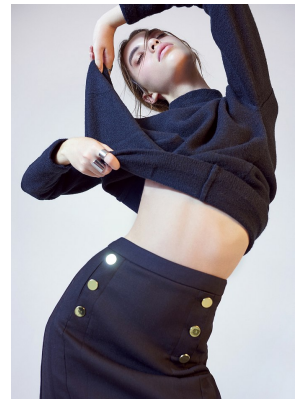

BOSS MODELS

JOHANNESBURG

CANDICE SHEPSTONE

Height: 178cm Bust: 81cm Waist: 61cm Hips: 92cm Shoe: 6 UK Hair: Brown Eyes: Green

BOSS MODELS

JOHANNESBURG

CANDICE SHEPSTONE

Height: 178cm Bust: 81cm Waist: 61cm Hips: 92cm Shoe: 6 UK Hair: Brown Eyes: Green

BOSS MODELS

JOHANNESBURG

CANDICE SHEPSTONE

Height: 178cm Bust: 81cm Waist: 61cm Hips: 92cm Shoe: 6 UK Hair: Brown Eyes: Green