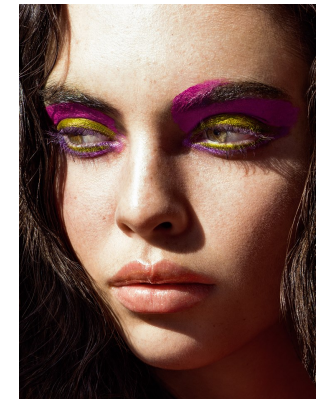

BOSS MODELS

JOHANNESBURG

CANDICE SHEPSTONE

Height: 178cm Bust: 81cm Waist: 61cm Hips: 92cm Shoe: 6 UK Hair: Brown Eyes: Green