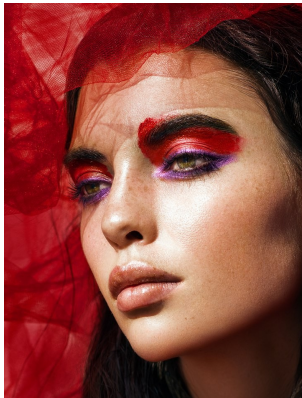

BOSS MODELS

JOHANNESBURG

CANDICE SHEPSTONE

Height: 178cm Bust: 81cm Waist: 61cm Hips: 92cm Shoe: 6 UK Hair: Brown Eyes: Green

BOSS MODELS

JOHANNESBURG

CANDICE SHEPSTONE

Height: 178cm Bust: 81cm Waist: 61cm Hips: 92cm Shoe: 6 UK Hair: Brown Eyes: Green

BOSS MODELS

JOHANNESBURG

CANDICE SHEPSTONE

Height: 178cm Bust: 81cm Waist: 61cm Hips: 92cm Shoe: 6 UK Hair: Brown Eyes: Green