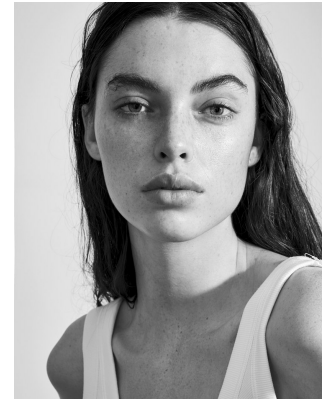

BOSS MODELS

JOHANNESBURG

CANDICE SHEPSTONE

Height: 178cm Bust: 81cm Waist: 61cm Hips: 92cm Shoe: 6 UK Hair: Brown Eyes: Green