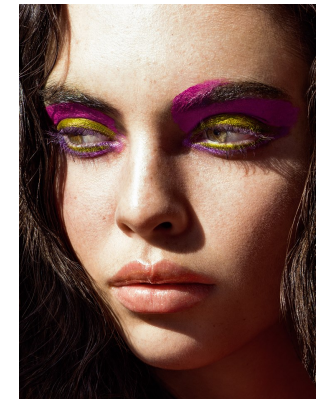

BOSS MODELS

JOHANNESBURG

CANDICE SHEPSTONE

Height: 178cm Bust: 81cm Waist: 61cm Hips: 92cm Shoe: 6 UK Hair: Brown Eyes: Green

BOSS MODELS

JOHANNESBURG

CANDICE SHEPSTONE

Height: 178cm Bust: 81cm Waist: 61cm Hips: 92cm Shoe: 6 UK Hair: Brown Eyes: Green

BOSS MODELS

JOHANNESBURG

CANDICE SHEPSTONE

Height: 178cm Bust: 81cm Waist: 61cm Hips: 92cm Shoe: 6 UK Hair: Brown Eyes: Green