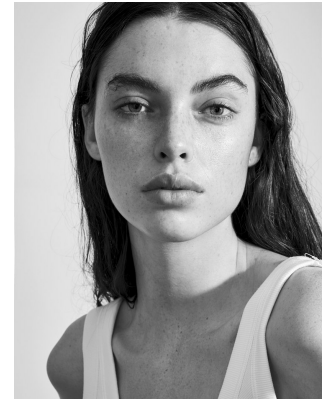

BOSS MODELS

JOHANNESBURG

CANDICE SHEPSTONE

Height: 178cm Bust: 81cm Waist: 61cm Hips: 92cm Shoe: 6 UK Hair: Brown Eyes: Green

BOSS MODELS

JOHANNESBURG

CANDICE SHEPSTONE

Height: 178cm Bust: 81cm Waist: 61cm Hips: 92cm Shoe: 6 UK Hair: Brown Eyes: Green

BOSS MODELS

JOHANNESBURG

CANDICE SHEPSTONE

Height: 178cm Bust: 81cm Waist: 61cm Hips: 92cm Shoe: 6 UK Hair: Brown Eyes: Green