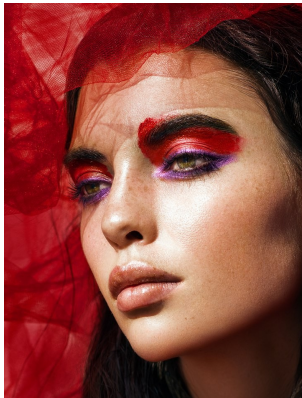

BOSS MODELS

JOHANNESBURG

CANDICE SHEPSTONE

Height: 178cm Bust: 81cm Waist: 61cm Hips: 92cm Shoe: 6 UK Hair: Brown Eyes: Green