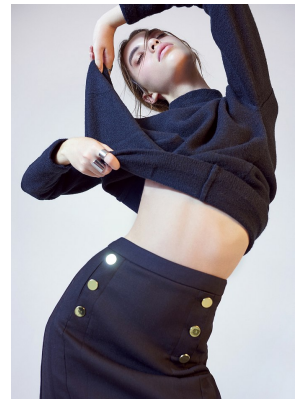

## CANDICE SHEPSTONE

Height: 178cm Bust: 81cm Waist: 61cm Hips: 92cm Shoe: 6 UK Hair: Brown Eyes: Green