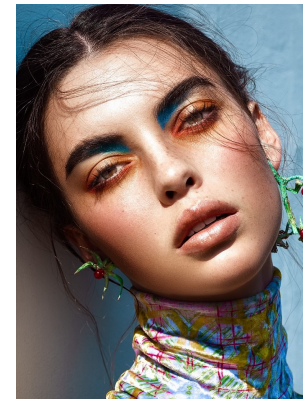

BOSS MODELS

JOHANNESBURG

CANDICE SHEPSTONE

Height: 178cm Bust: 81cm Waist: 61cm Hips: 92cm Shoe: 6 UK Hair: Brown Eyes: Green

BOSS MODELS

JOHANNESBURG

CANDICE SHEPSTONE

Height: 178cm Bust: 81cm Waist: 61cm Hips: 92cm Shoe: 6 UK Hair: Brown Eyes: Green

BOSS MODELS

JOHANNESBURG

CANDICE SHEPSTONE

Height: 178cm Bust: 81cm Waist: 61cm Hips: 92cm Shoe: 6 UK Hair: Brown Eyes: Green