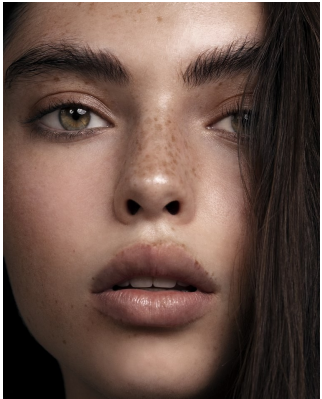

BOSS MODELS

JOHANNESBURG

CANDICE SHEPSTONE

Height: 178cm Bust: 81cm Waist: 61cm Hips: 92cm Shoe: 6 UK Hair: Brown Eyes: Green

BOSS MODELS

JOHANNESBURG

CANDICE SHEPSTONE

Height: 178cm Bust: 81cm Waist: 61cm Hips: 92cm Shoe: 6 UK Hair: Brown Eyes: Green

BOSS MODELS

JOHANNESBURG

CANDICE SHEPSTONE

Height: 178cm Bust: 81cm Waist: 61cm Hips: 92cm Shoe: 6 UK Hair: Brown Eyes: Green