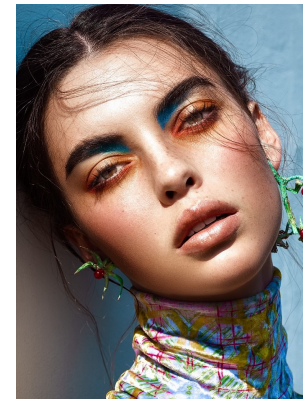

BOSS MODELS

JOHANNESBURG

CANDICE SHEPSTONE

Height: 178cm Bust: 81cm Waist: 61cm Hips: 92cm Shoe: 6 UK Hair: Brown Eyes: Green