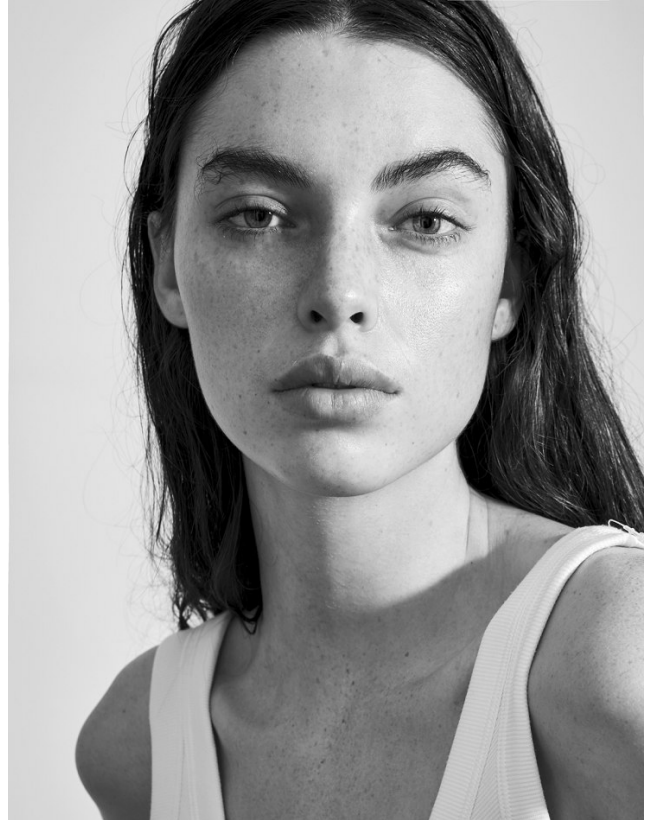

BOSS MODELS

JOHANNESBURG

CANDICE SHEPSTONE

Height: 178cm Bust: 81cm Waist: 61cm Hips: 92cm Shoe: 6 UK Hair: Brown Eyes: Green