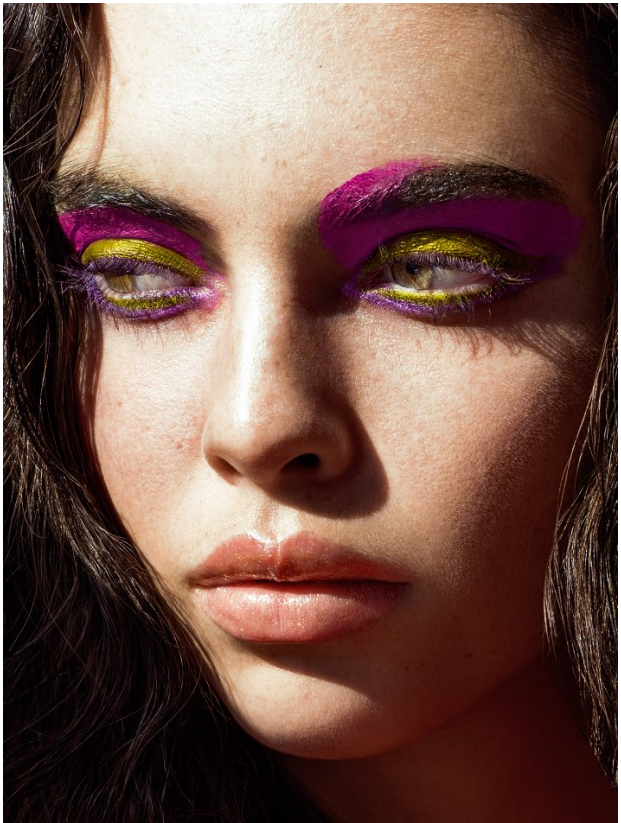

BOSS MODELS

JOHANNESBURG

CANDICE SHEPSTONE

Height: 178cm Bust: 81cm Waist: 61cm Hips: 92cm Shoe: 6 UK Hair: Brown Eyes: Green