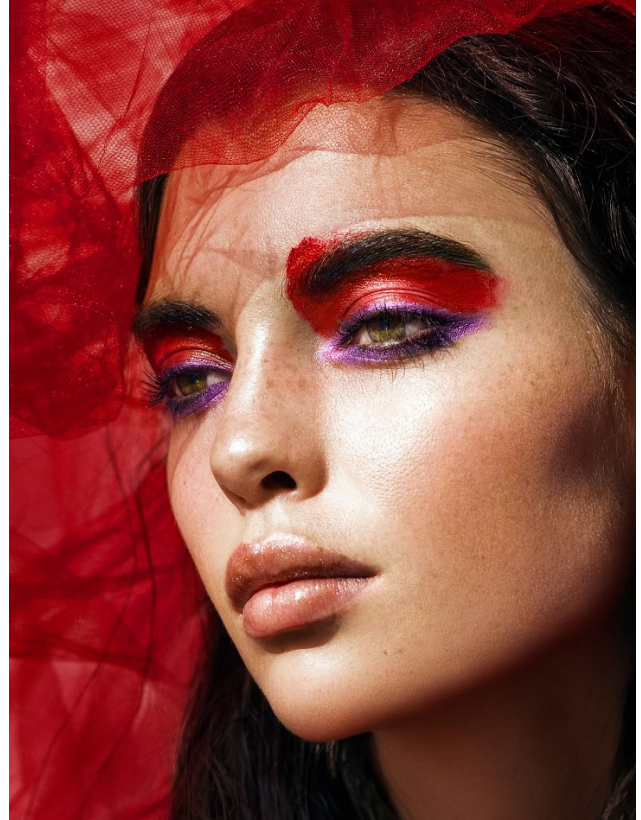

BOSS MODELS

JOHANNESBURG

CANDICE SHEPSTONE

Height: 178cm Bust: 81cm Waist: 61cm Hips: 92cm Shoe: 6 UK Hair: Brown Eyes: Green