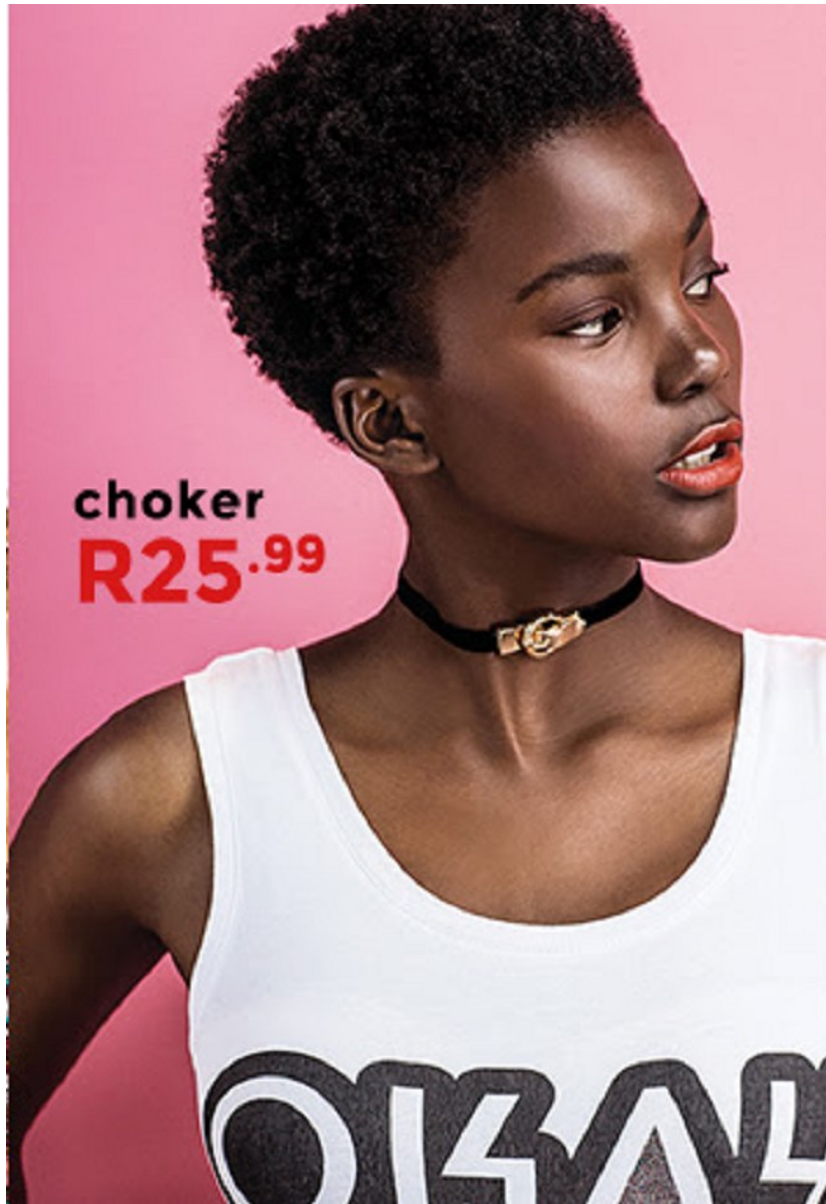

BOIKANYO NKOANE

BOSS MODELS

JOHANNESBURG

BOIKANYO NKOANE

Height: 170cm Bust: 88cm Waist: 65cm Hips: 96cm Shoe: 6 UK Hair: Black Eyes: Brown