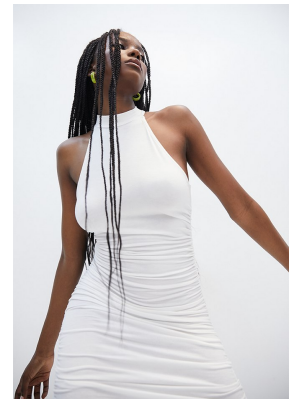

BOSS MODELS

JOHANNESBURG

BOIKANYO NKOANE

Height: 170cm Bust: 88cm Waist: 65cm Hips: 96cm Shoe: 6 UK Hair: Black Eyes: Brown