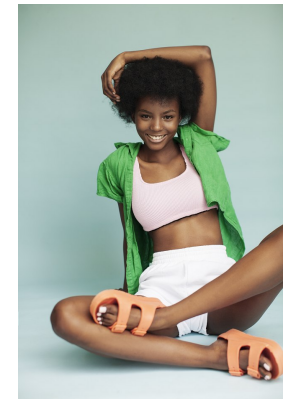

BOSS MODELS

JOHANNESBURG

BOIKANYO NKOANE

Height: 170cm Bust: 88cm Waist: 65cm Hips: 96cm Shoe: 6 UK Hair: Black Eyes: Brown