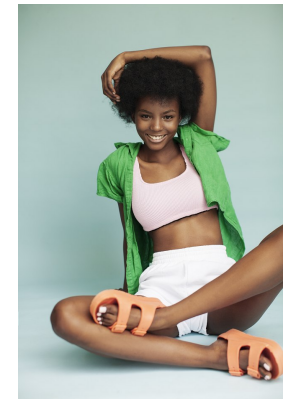

BOSS MODELS

JOHANNESBURG

BOIKANYO NKOANE

Height: 170cm Bust: 88cm Waist: 65cm Hips: 96cm Shoe: 6 UK Hair: Black Eyes: Brown