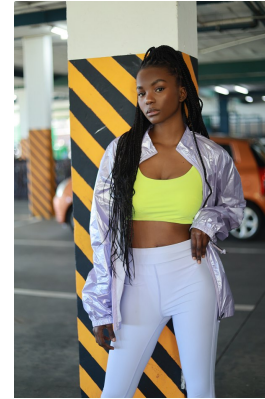

## BOIKANYO NKOANE

Height: 170cm Bust: 88cm Waist: 65cm Hips: 96cm Shoe: 6 UK Hair: Black Eyes: Brown