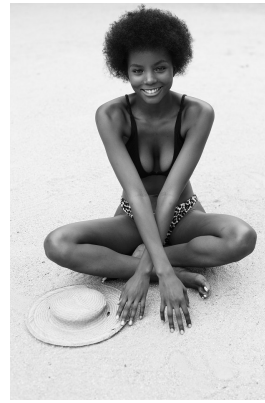

BOSS MODELS

JOHANNESBURG

BOIKANYO NKOANE

Height: 170cm Bust: 88cm Waist: 65cm Hips: 96cm Shoe: 6 UK Hair: Black Eyes: Brown

BOSS MODELS

JOHANNESBURG

BOIKANYO NKOANE

Height: 170cm Bust: 88cm Waist: 65cm Hips: 96cm Shoe: 6 UK Hair: Black Eyes: Brown

BOSS MODELS

JOHANNESBURG

BOIKANYO NKOANE

Height: 170cm Bust: 88cm Waist: 65cm Hips: 96cm Shoe: 6 UK Hair: Black Eyes: Brown