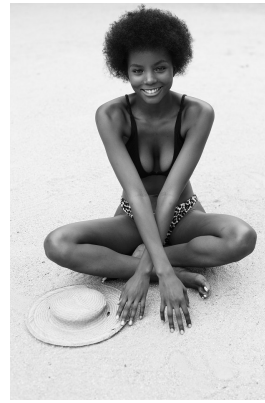

## BOIKANYO NKOANE

Height: 170cm Bust: 88cm Waist: 65cm Hips: 96cm Shoe: 6 UK Hair: Black Eyes: Brown