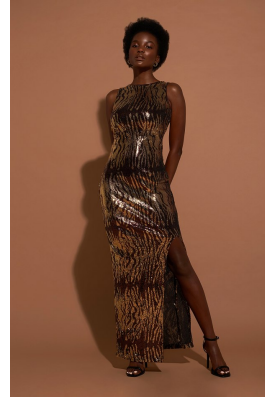

BOSS MODELS

JOHANNESBURG

BOIKANYO NKOANE

Height: 170cm Bust: 88cm Waist: 65cm Hips: 96cm Shoe: 6 UK Hair: Black Eyes: Brown