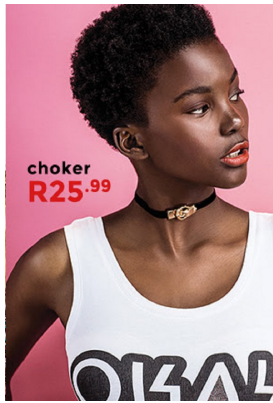

BOSS MODELS

JOHANNESBURG

BOIKANYO NKOANE

Height: 170cm Bust: 88cm Waist: 65cm Hips: 96cm Shoe: 6 UK Hair: Black Eyes: Brown