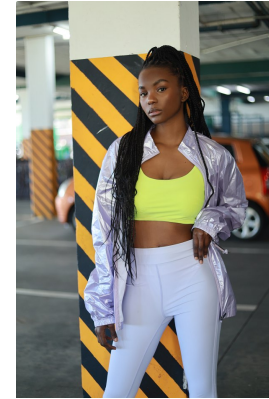

## BOIKANYO NKOANE

Height: 170cm Bust: 88cm Waist: 65cm Hips: 96cm Shoe: 6 UK Hair: Black Eyes: Brown