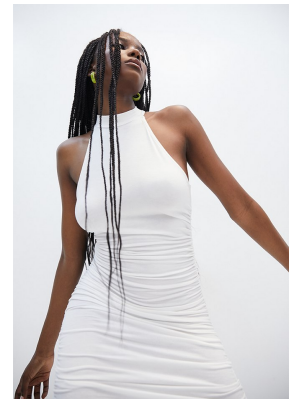

## BOIKANYO NKOANE

Height: 170cm Bust: 88cm Waist: 65cm Hips: 96cm Shoe: 6 UK Hair: Black Eyes: Brown