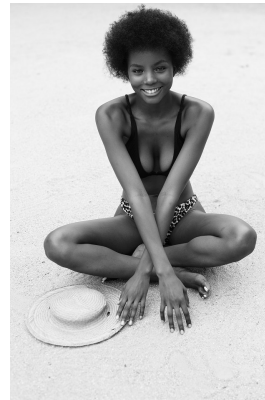

## BOIKANYO NKOANE

Height: 170cm Bust: 88cm Waist: 65cm Hips: 96cm Shoe: 6 UK Hair: Black Eyes: Brown