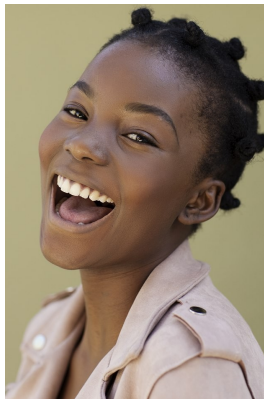

BOSS MODELS

JOHANNESBURG

BOIKANYO NKOANE

Height: 170cm Bust: 88cm Waist: 65cm Hips: 96cm Shoe: 6 UK Hair: Black Eyes: Brown