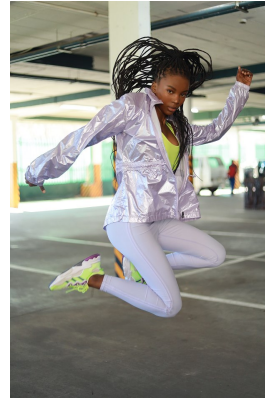

BOSS MODELS

JOHANNESBURG

BOIKANYO NKOANE

Height: 170cm Bust: 88cm Waist: 65cm Hips: 96cm Shoe: 6 UK Hair: Black Eyes: Brown

BOSS MODELS

JOHANNESBURG

BOIKANYO NKOANE

Height: 170cm Bust: 88cm Waist: 65cm Hips: 96cm Shoe: 6 UK Hair: Black Eyes: Brown

BOSS MODELS

JOHANNESBURG

BOIKANYO NKOANE

Height: 170cm Bust: 88cm Waist: 65cm Hips: 96cm Shoe: 6 UK Hair: Black Eyes: Brown