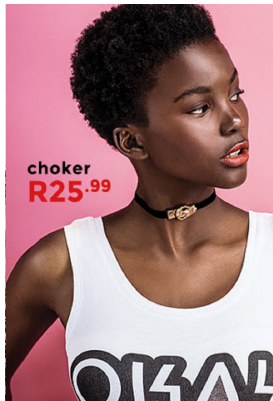

BOSS MODELS

JOHANNESBURG

BOIKANYO NKOANE

Height: 170cm Bust: 88cm Waist: 65cm Hips: 96cm Shoe: 6 UK Hair: Black Eyes: Brown