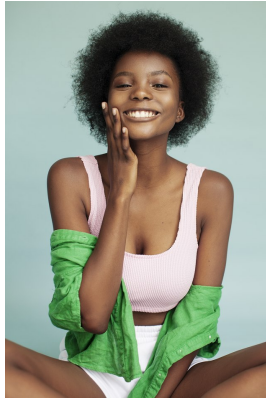

BOSS MODELS

JOHANNESBURG

BOIKANYO NKOANE

Height: 170cm Bust: 88cm Waist: 65cm Hips: 96cm Shoe: 6 UK Hair: Black Eyes: Brown

BOSS MODELS

JOHANNESBURG

BOIKANYO NKOANE

Height: 170cm Bust: 88cm Waist: 65cm Hips: 96cm Shoe: 6 UK Hair: Black Eyes: Brown

BOSS MODELS

JOHANNESBURG

BOIKANYO NKOANE

Height: 170cm Bust: 88cm Waist: 65cm Hips: 96cm Shoe: 6 UK Hair: Black Eyes: Brown