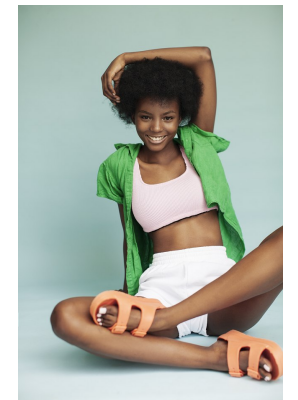

BOSS MODELS

JOHANNESBURG

BOIKANYO NKOANE

Height: 170cm Bust: 88cm Waist: 65cm Hips: 96cm Shoe: 6 UK Hair: Black Eyes: Brown

BOSS MODELS

JOHANNESBURG

BOIKANYO NKOANE

Height: 170cm Bust: 88cm Waist: 65cm Hips: 96cm Shoe: 6 UK Hair: Black Eyes: Brown

BOSS MODELS

JOHANNESBURG

BOIKANYO NKOANE

Height: 170cm Bust: 88cm Waist: 65cm Hips: 96cm Shoe: 6 UK Hair: Black Eyes: Brown