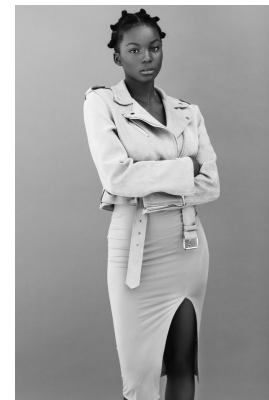

BOSS MODELS

JOHANNESBURG

BOIKANYO NKOANE

Height: 170cm Bust: 88cm Waist: 65cm Hips: 96cm Shoe: 6 UK Hair: Black Eyes: Brown

BOSS MODELS

JOHANNESBURG

BOIKANYO NKOANE

Height: 170cm Bust: 88cm Waist: 65cm Hips: 96cm Shoe: 6 UK Hair: Black Eyes: Brown

BOSS MODELS

JOHANNESBURG

BOIKANYO NKOANE

Height: 170cm Bust: 88cm Waist: 65cm Hips: 96cm Shoe: 6 UK Hair: Black Eyes: Brown