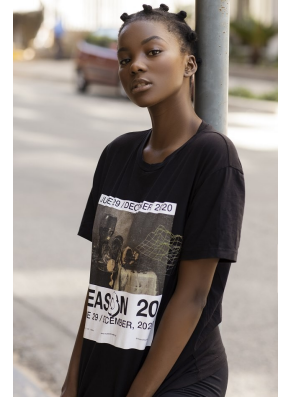

BOSS MODELS

JOHANNESBURG

BOIKANYO NKOANE

Height: 170cm Bust: 88cm Waist: 65cm Hips: 96cm Shoe: 6 UK Hair: Black Eyes: Brown