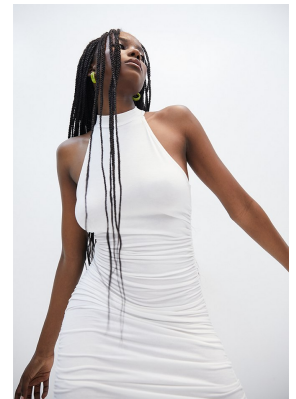

## BOIKANYO NKOANE

Height: 170cm Bust: 88cm Waist: 65cm Hips: 96cm Shoe: 6 UK Hair: Black Eyes: Brown