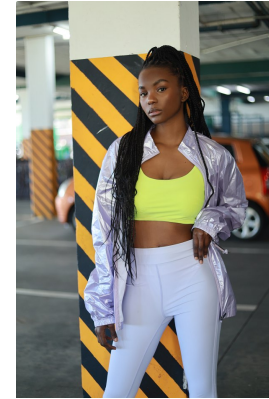

BOSS MODELS

JOHANNESBURG

BOIKANYO NKOANE

Height: 170cm Bust: 88cm Waist: 65cm Hips: 96cm Shoe: 6 UK Hair: Black Eyes: Brown

BOSS MODELS

JOHANNESBURG

BOIKANYO NKOANE

Height: 170cm Bust: 88cm Waist: 65cm Hips: 96cm Shoe: 6 UK Hair: Black Eyes: Brown

BOSS MODELS

JOHANNESBURG

BOIKANYO NKOANE

Height: 170cm Bust: 88cm Waist: 65cm Hips: 96cm Shoe: 6 UK Hair: Black Eyes: Brown