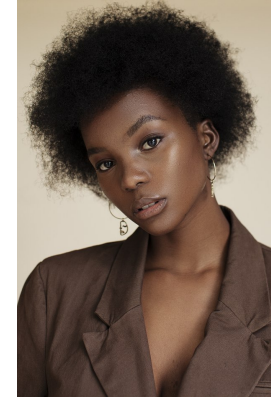

BOSS MODELS

JOHANNESBURG

BOIKANYO NKOANE

Height: 170cm Bust: 88cm Waist: 65cm Hips: 96cm Shoe: 6 UK Hair: Black Eyes: Brown