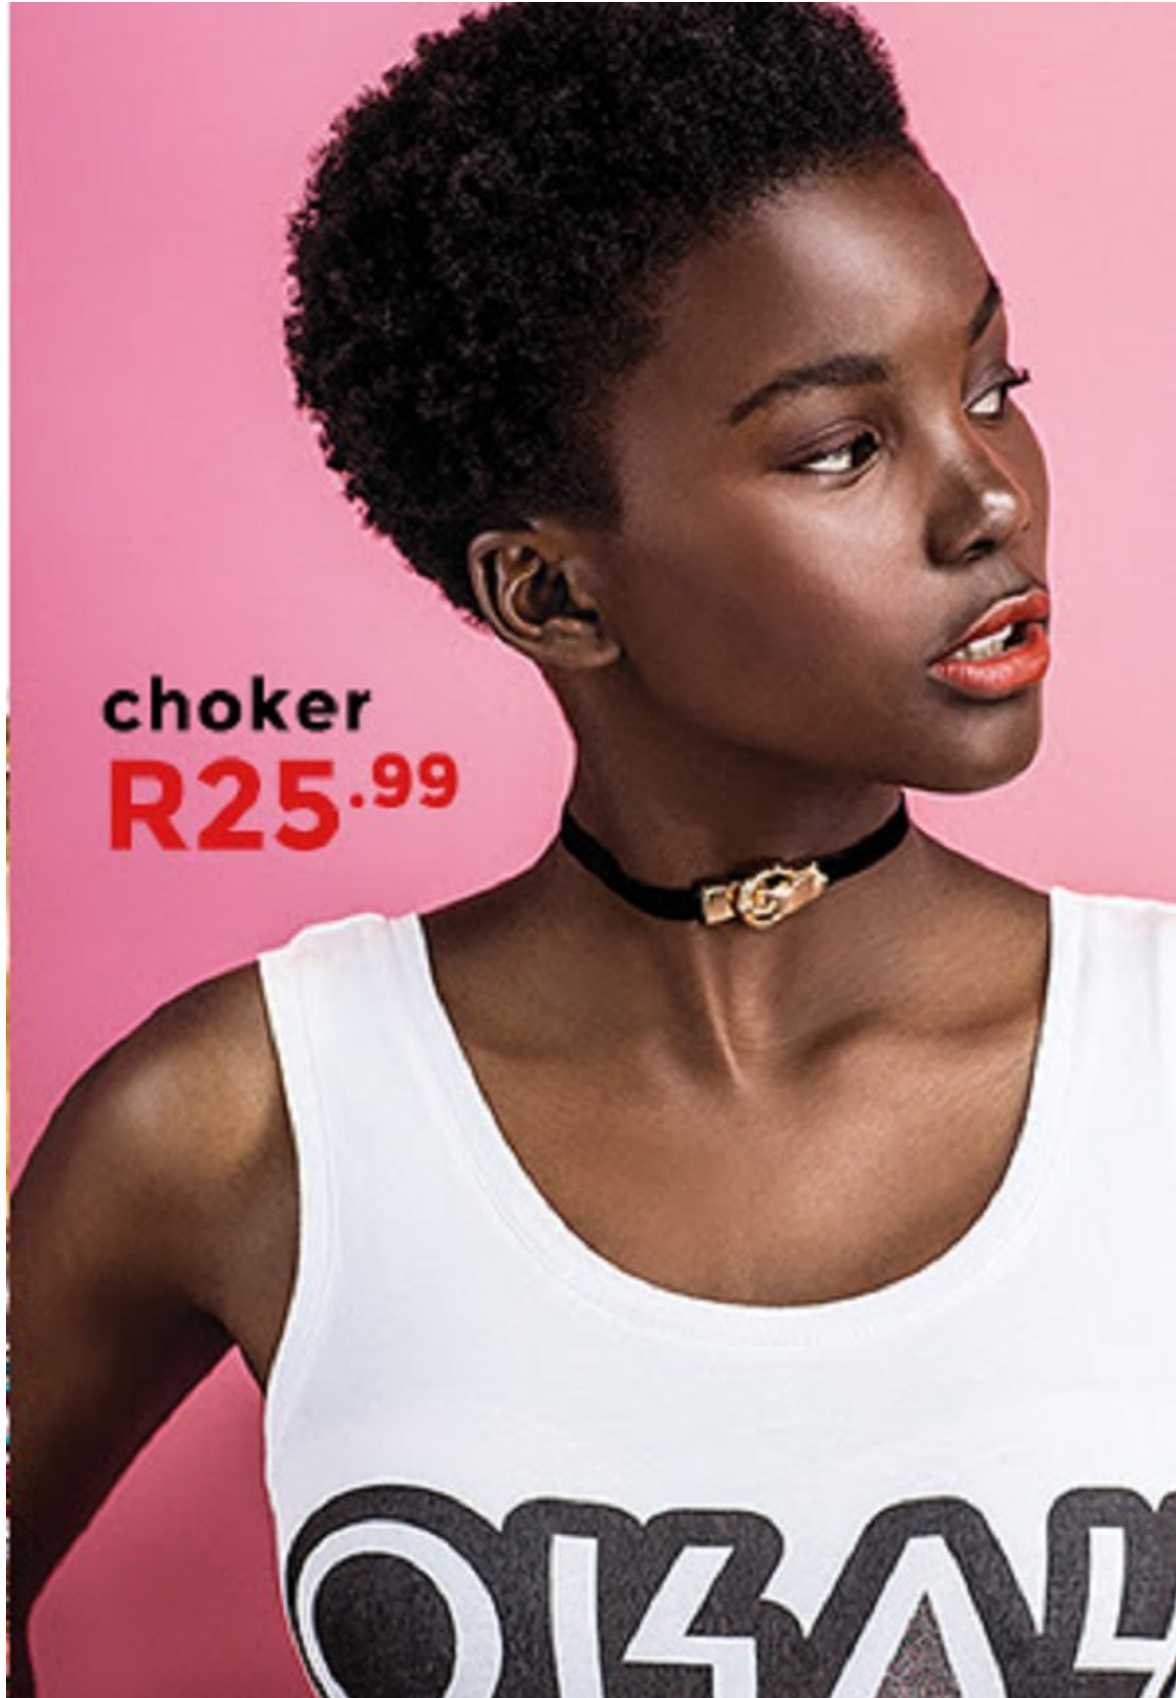

BOSS MODELS

JOHANNESBURG

BOIKANYO NKOANE

Height: 170cm Bust: 88cm Waist: 65cm Hips: 96cm Shoe: 6 UK Hair: Black Eyes: Brown

BOSS MODELS

JOHANNESBURG

BOIKANYO NKOANE

Height: 170cm Bust: 88cm Waist: 65cm Hips: 96cm Shoe: 6 UK Hair: Black Eyes: Brown