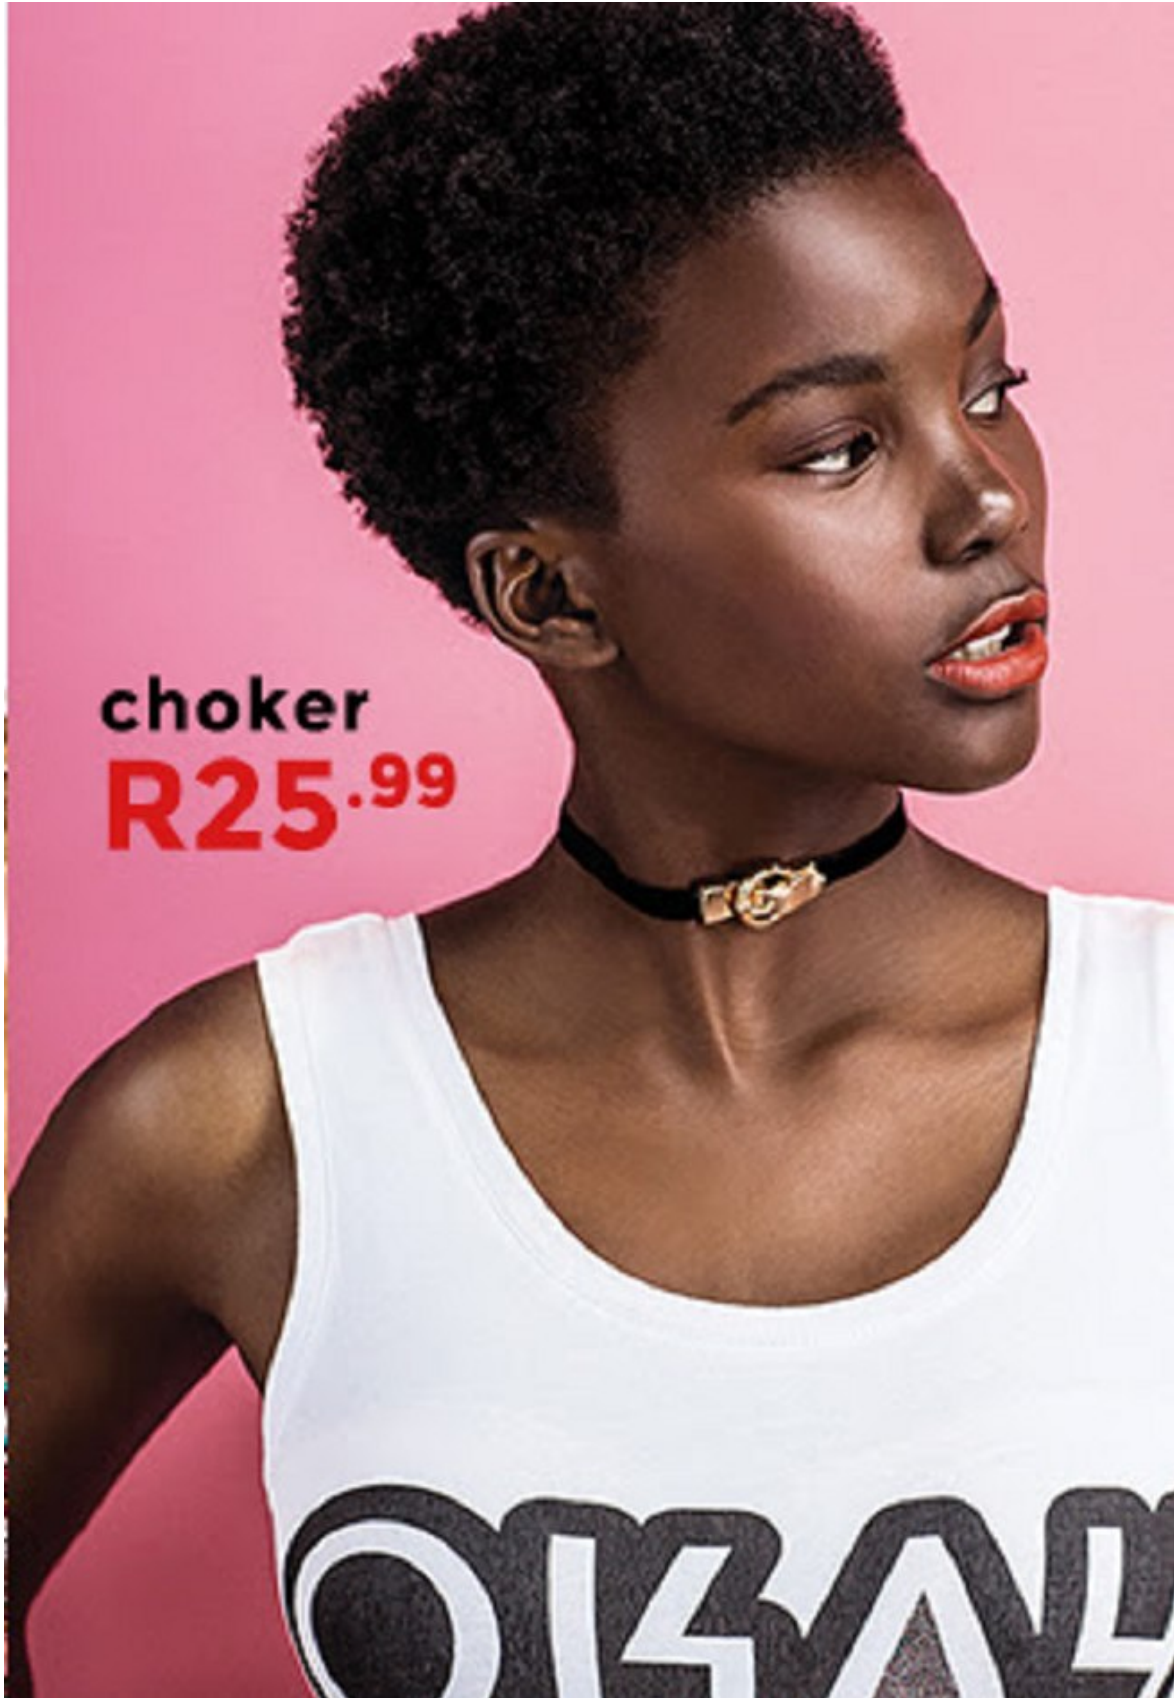

BOSS MODELS

JOHANNESBURG

BOIKANYO NKOANE

Height: 170cm Bust: 88cm Waist: 65cm Hips: 96cm Shoe: 6 UK Hair: Black Eyes: Brown