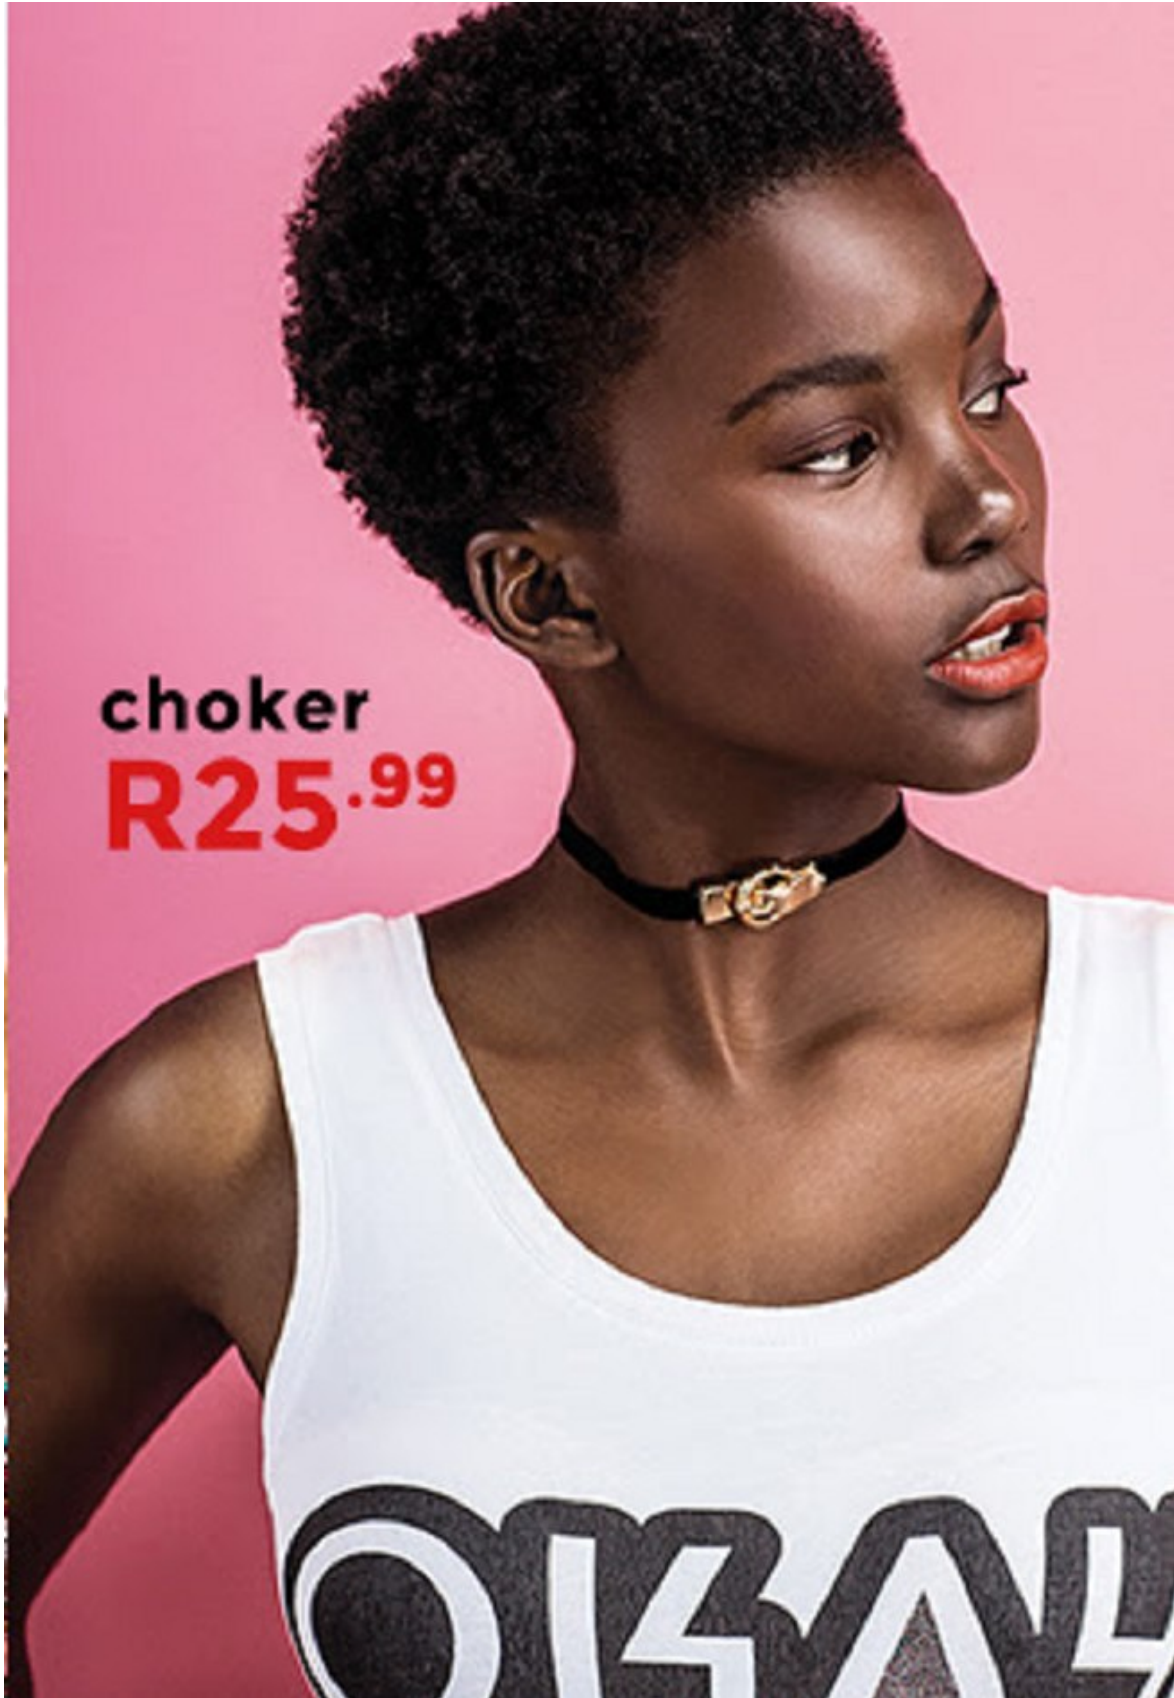

BOSS MODELS

JOHANNESBURG

BOIKANYO NKOANE

Height: 170cm Bust: 88cm Waist: 65cm Hips: 96cm Shoe: 6 UK Hair: Black Eyes: Brown

BOSS MODELS

JOHANNESBURG

BOIKANYO NKOANE

Height: 170cm Bust: 88cm Waist: 65cm Hips: 96cm Shoe: 6 UK Hair: Black Eyes: Brown