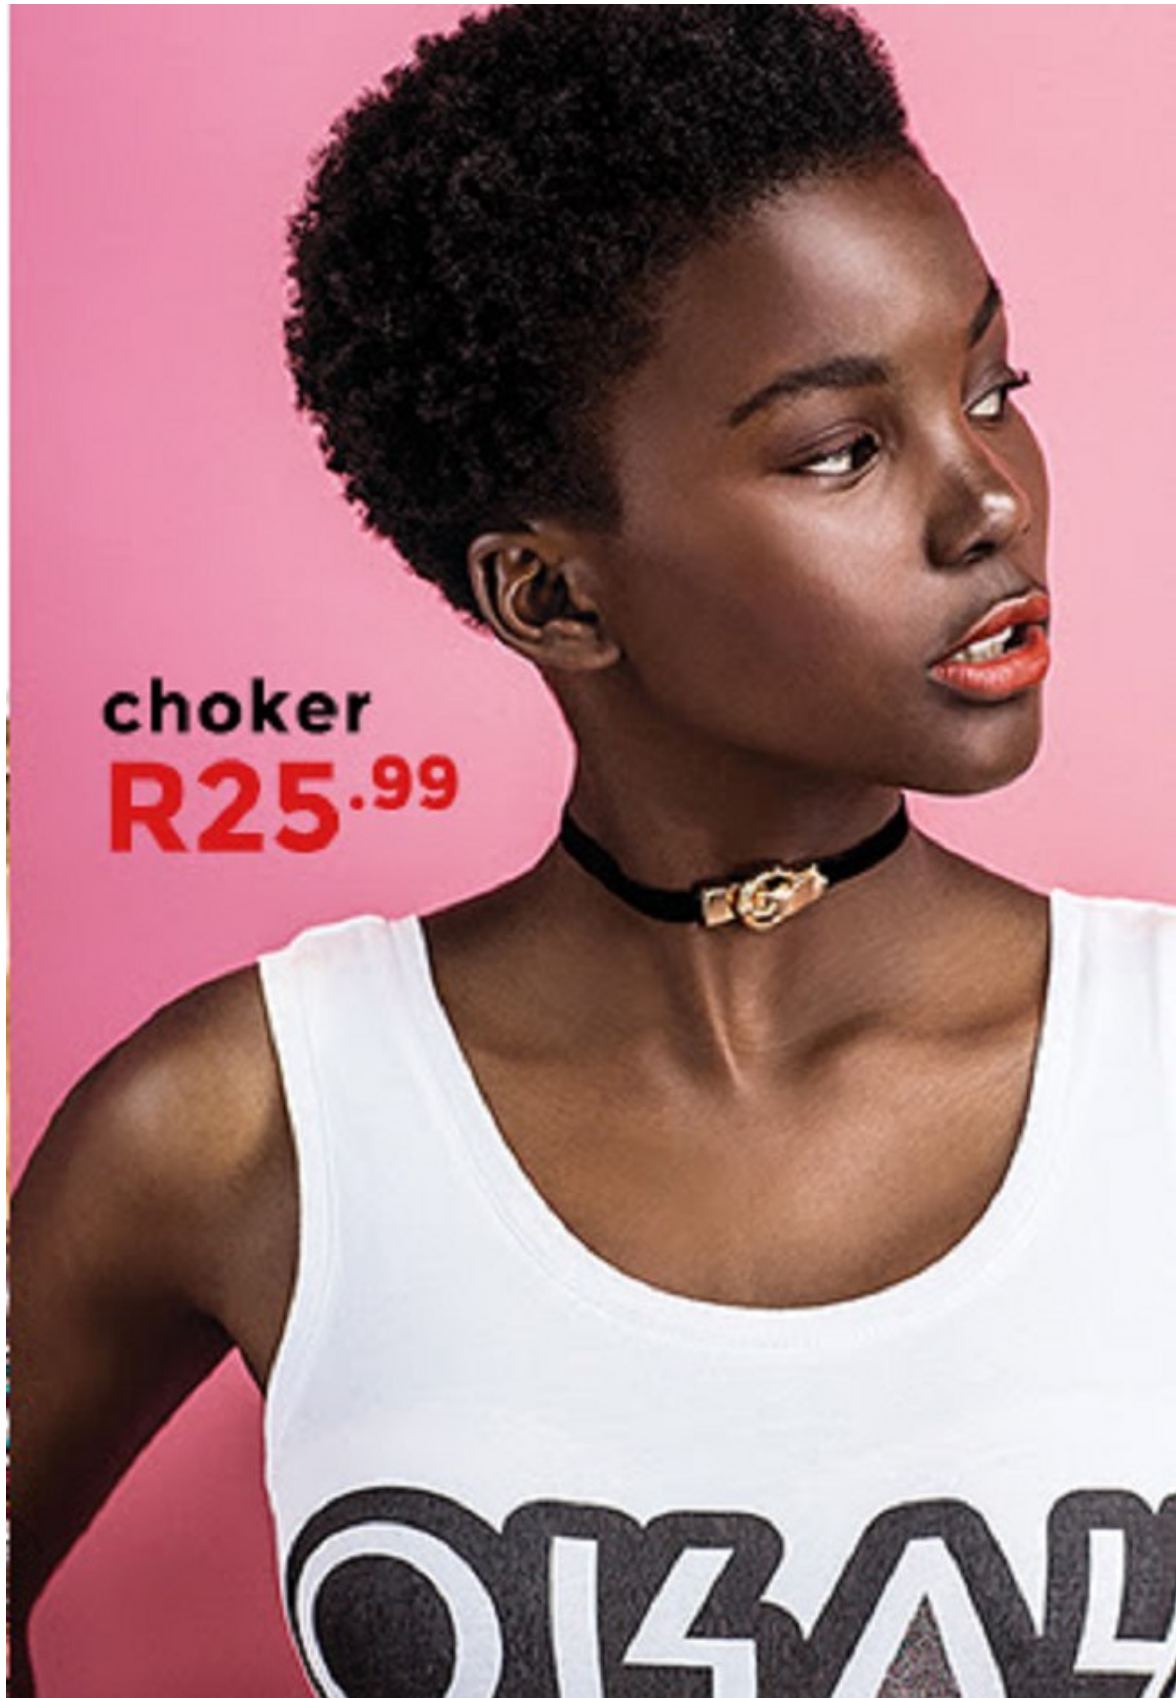

BOSS MODELS

JOHANNESBURG

BOIKANYO NKOANE

Height: 170cm Bust: 88cm Waist: 65cm Hips: 96cm Shoe: 6 UK Hair: Black Eyes: Brown

BOSS MODELS

JOHANNESBURG

BOIKANYO NKOANE

Height: 170cm Bust: 88cm Waist: 65cm Hips: 96cm Shoe: 6 UK Hair: Black Eyes: Brown